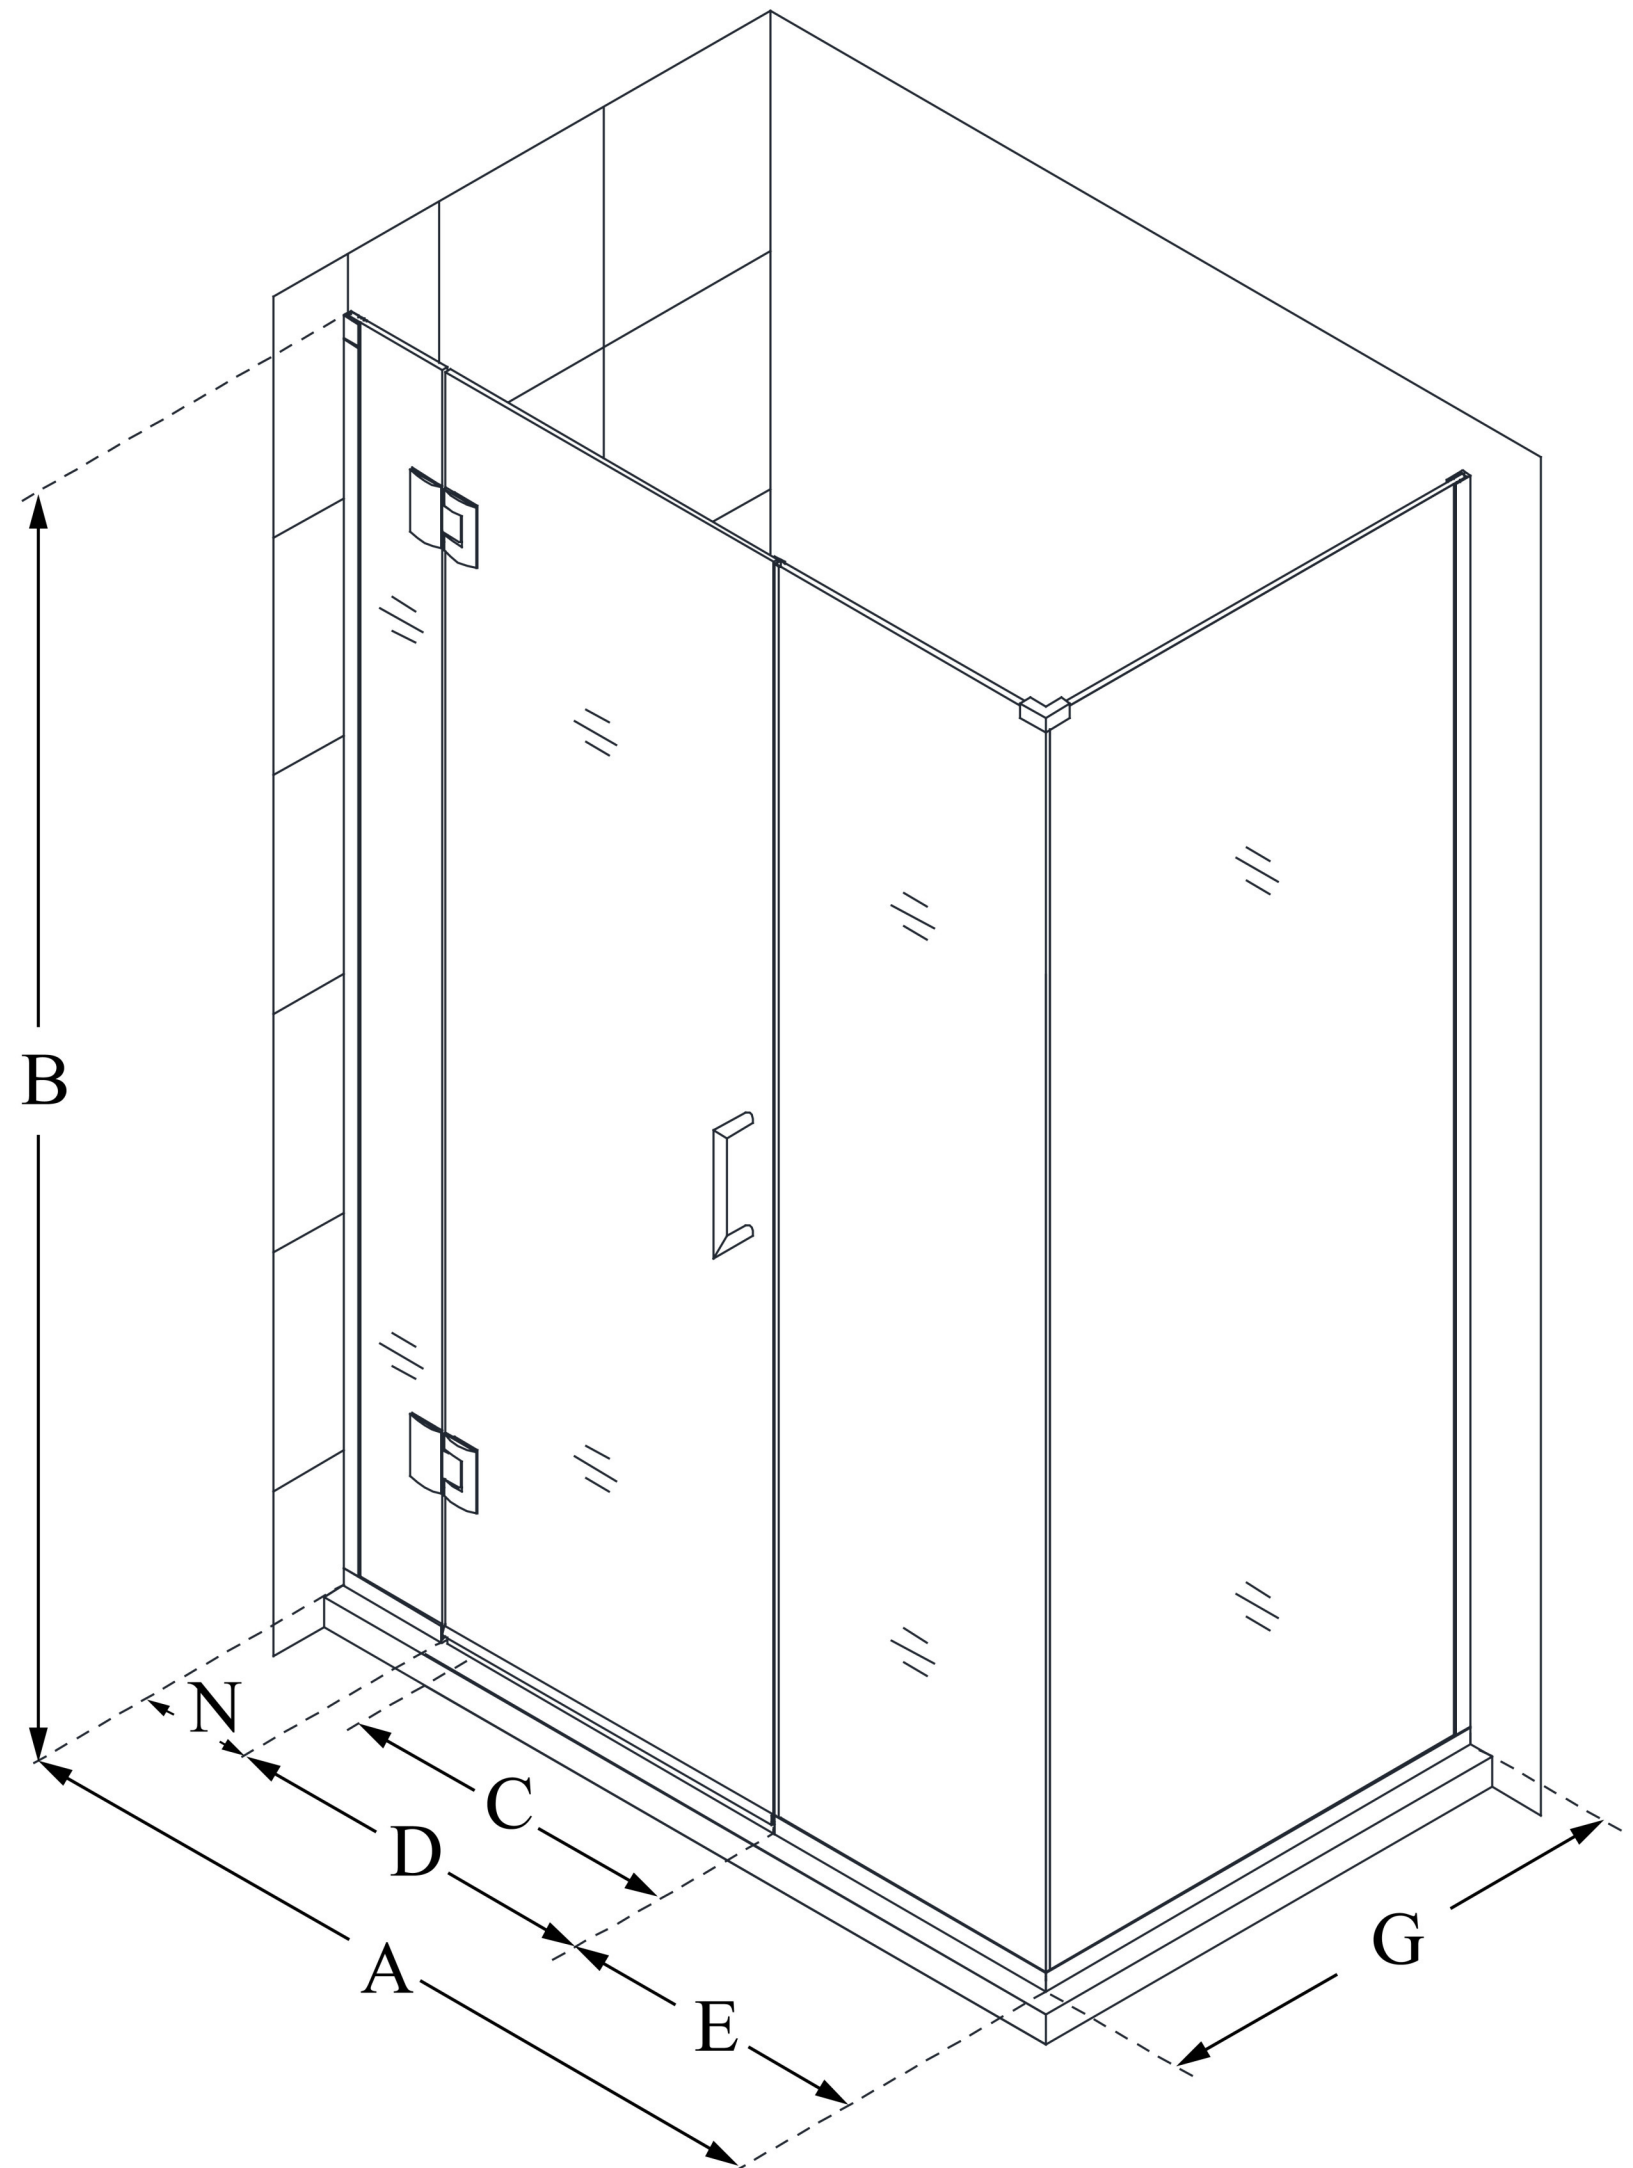

E12306530

UNIDOOR-X

DreamLine Unidoor-X 35 1/2 in. W
x 30 3/8 in. D x 72 in. H Frameless
Hinged Shower Enclosure, Clear
Glass

SWING DOOR

CONFIGURATION DIMENSIONS:

A: 35 1/2 in.

MODEL WIDTH

B: 72 in.

MODEL HEIGHT

C: 22 in.

ACCESS WIDTH

D: 23 in.

DOOR WIDTH

E: 6 1/2 in.

INLINE PANEL WIDTH

G: 30 3/8 in.

RETURN PANEL WIDTH

N: 6 in.

HINGE PANEL WIDTH

DreamLine reserves the right to update or modify the hardware or materials pictured without prior notice for the purpose of product improvement and customer satisfaction.