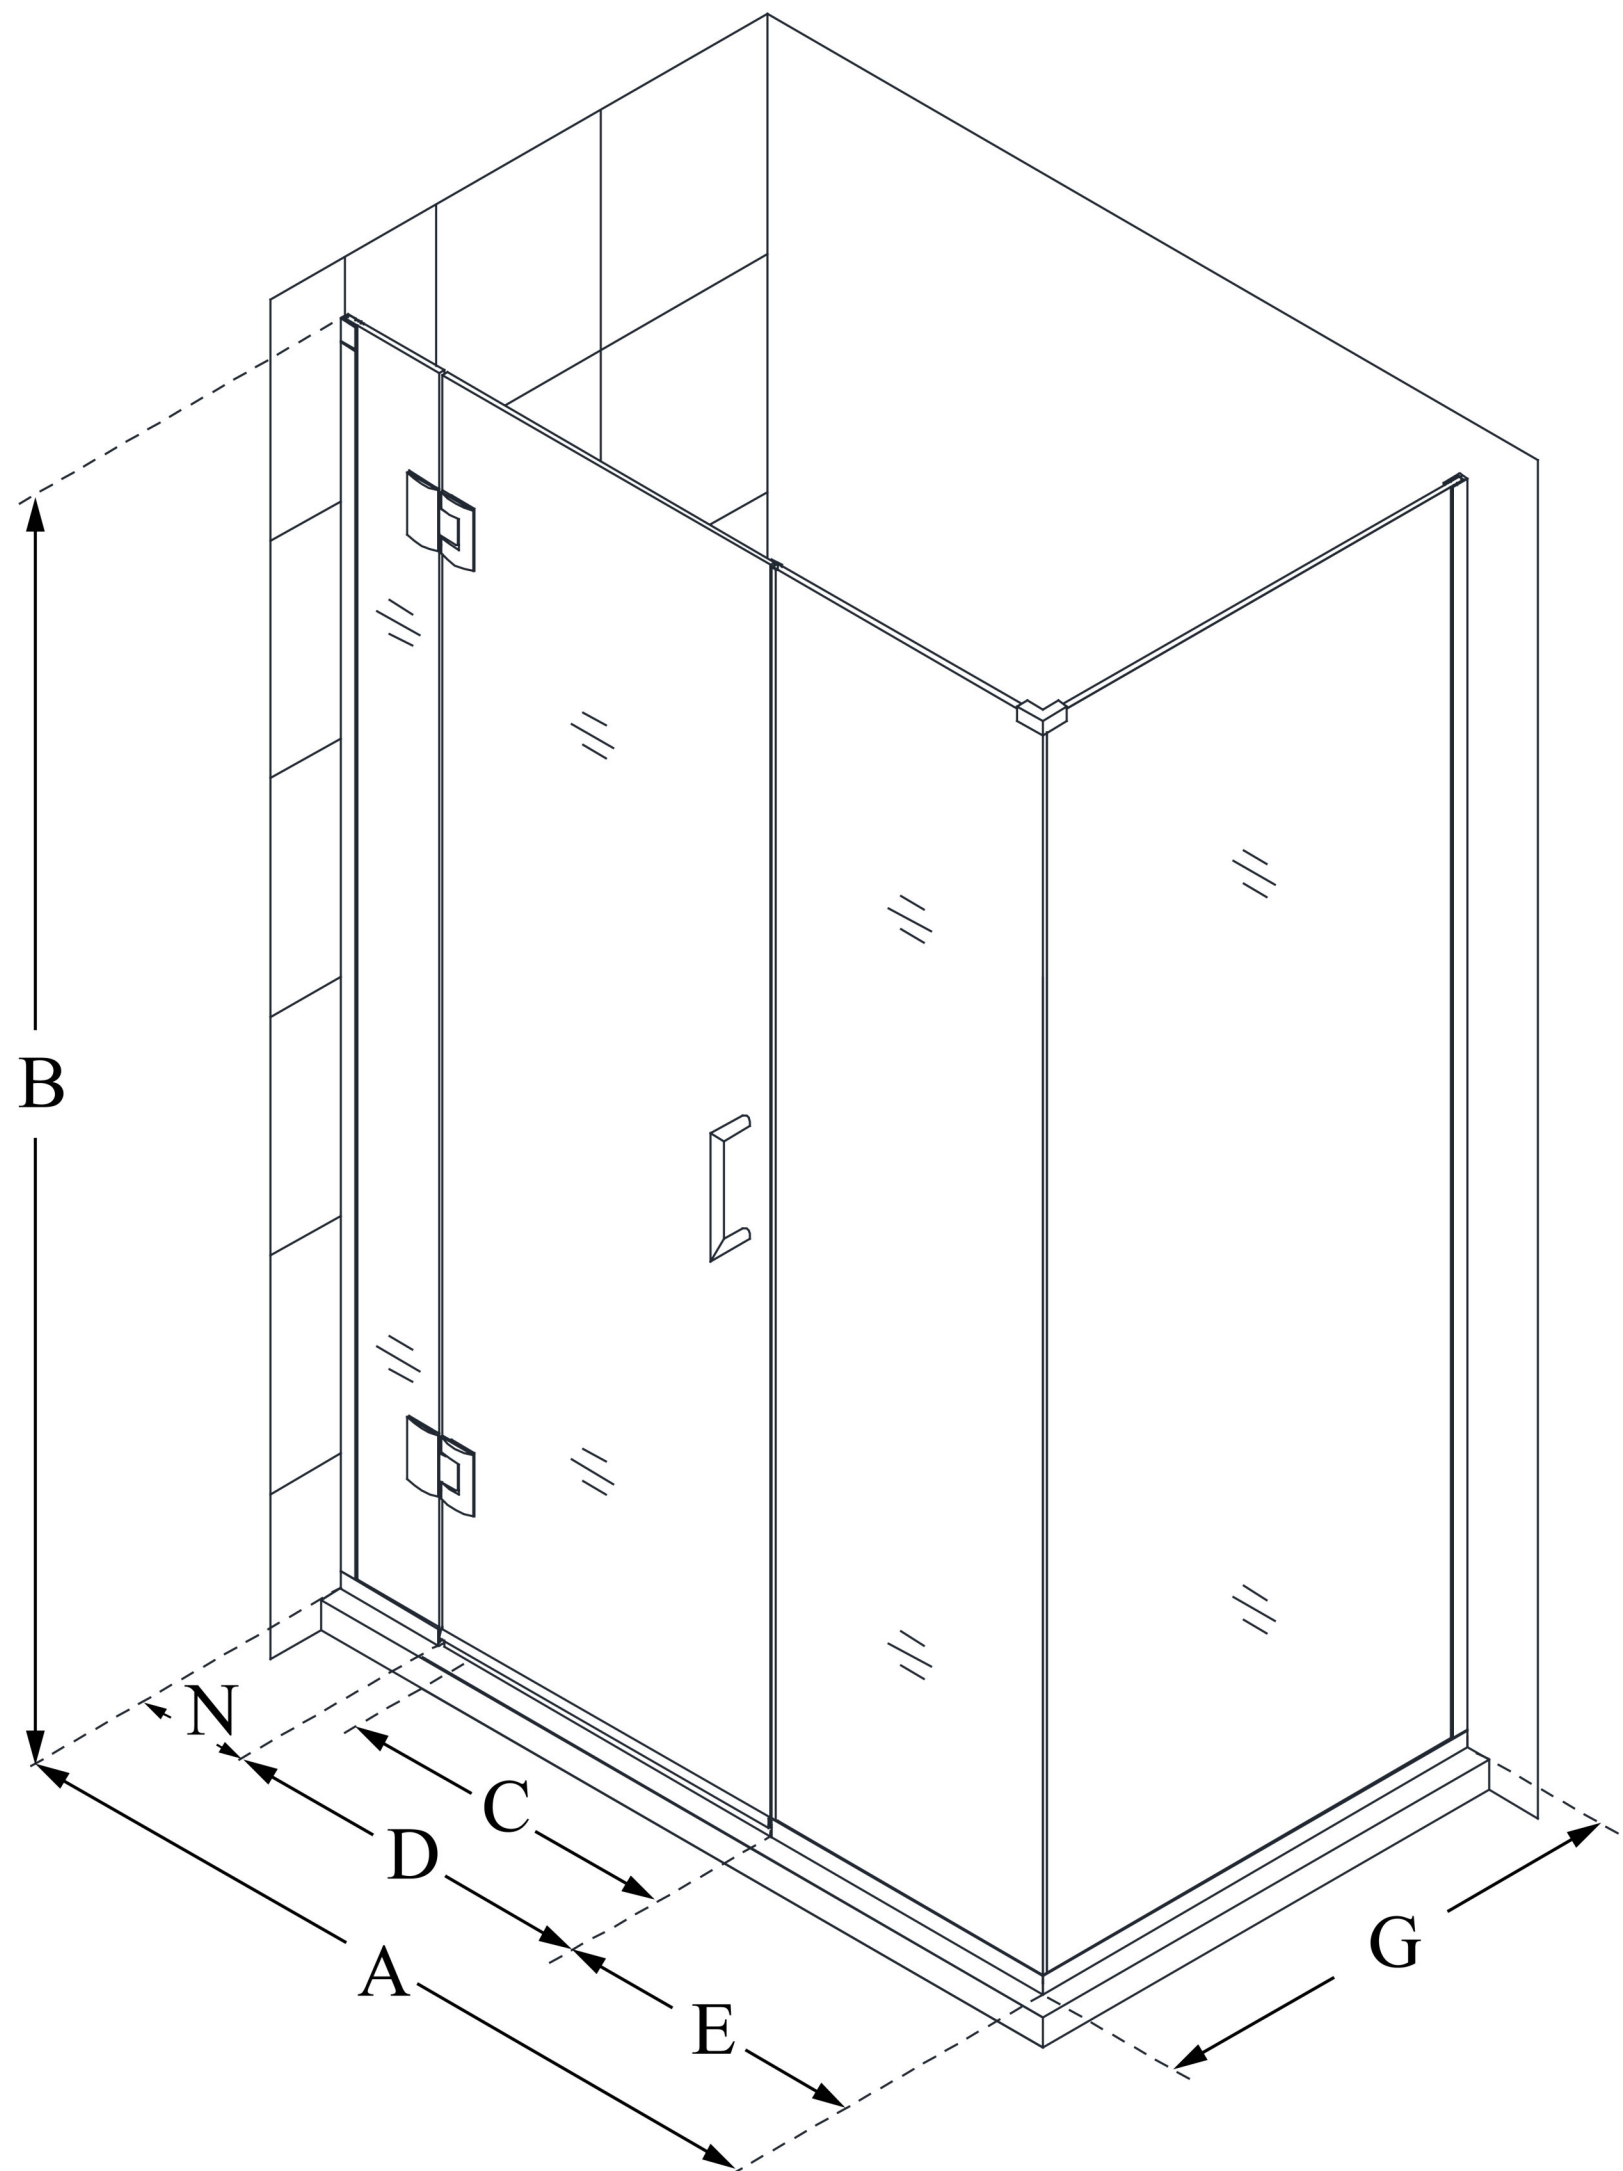

E1230634

UNIDOOR-X

DreamLine Unidoor-X 35 in. W x 34 3/8 in. D x 72 in. H Frameless Hinged Shower Enclosure, Clear Glass

SWING DOOR

**CONFIGURATION
DIMENSIONS:**

A: 35 in.

MODEL WIDTH

B: 72 in.

MODEL HEIGHT

C: 22 in.

ACCESS WIDTH

D: 23 in.

DOOR WIDTH

E: 6 in.

INLINE PANEL WIDTH

G: 34 3/8 in.

RETURN PANEL WIDTH

N: 6 in.

HINGE PANEL WIDTH

DreamLine reserves the right to update or modify the hardware or materials pictured without prior notice for the purpose of product improvement and customer satisfaction.