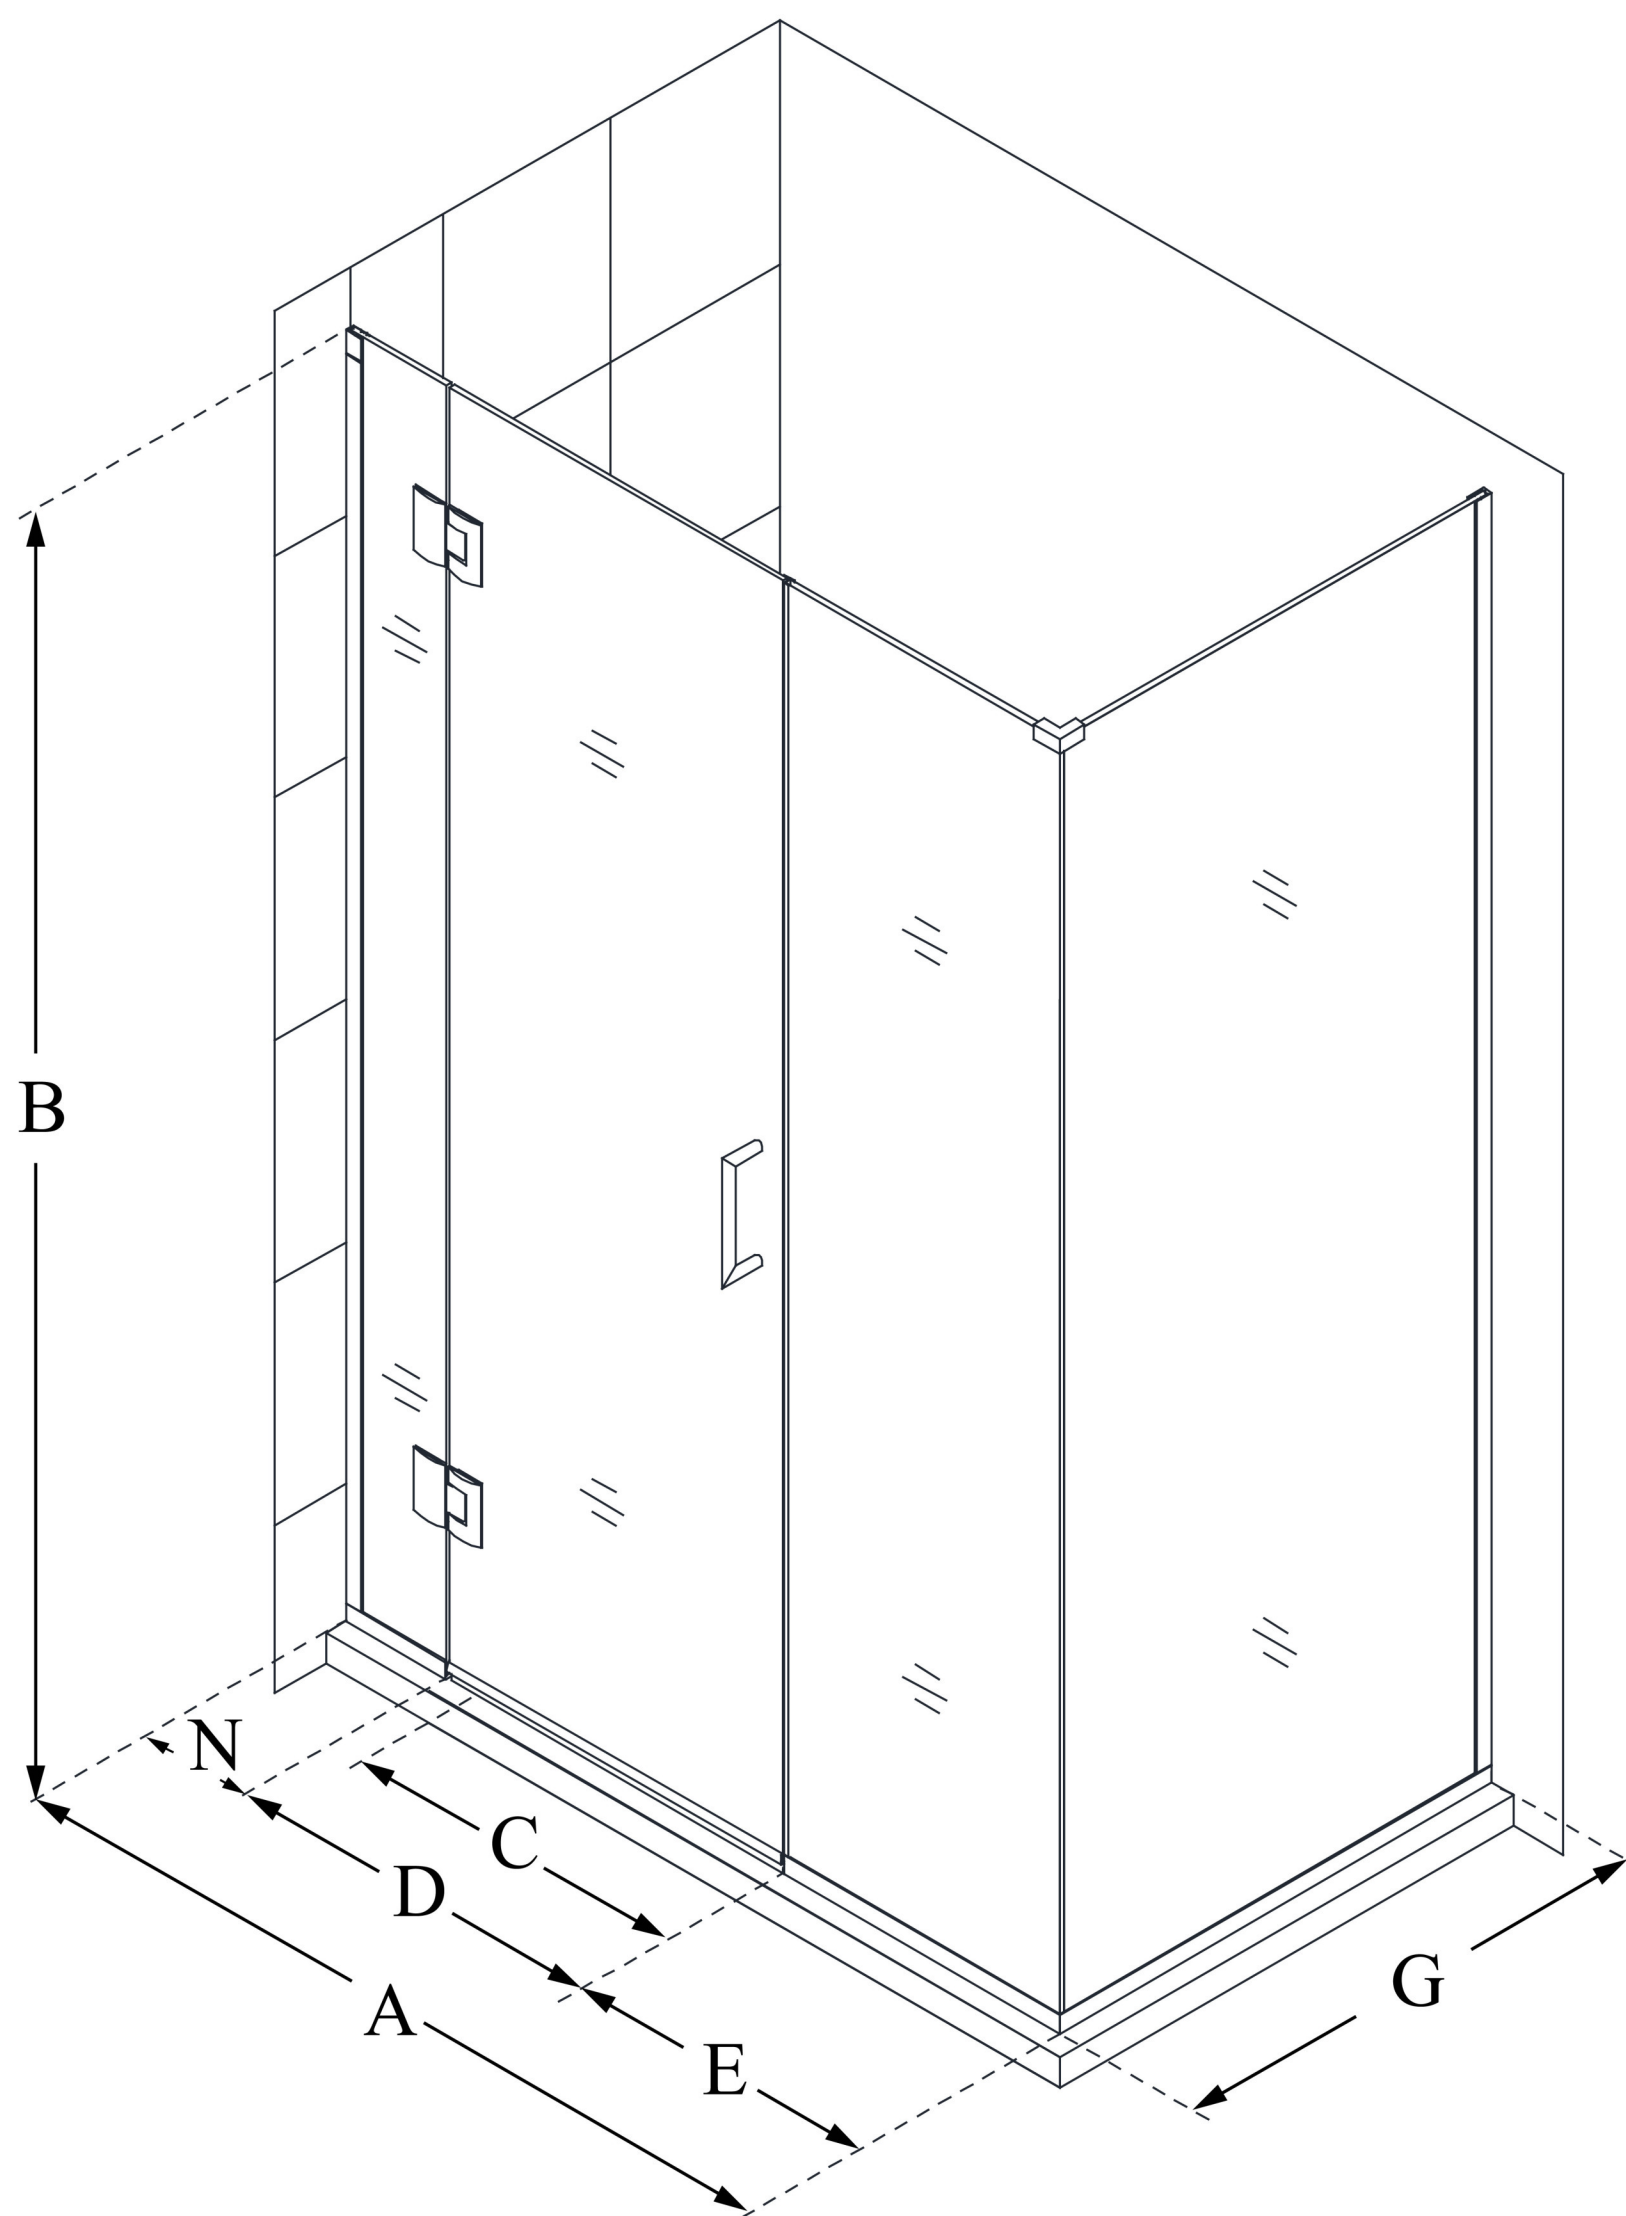

## UNIDOOR-X

DreamLine Unidoor-X 35" W x 30  
3/8" D x 72" H Frameless Hinged  
Shower Enclosure, Clear Glass

**SWING DOOR**

### CONFIGURATION DIMENSIONS:

**A: 35"**

MODEL WIDTH

**B: 72"**

MODEL HEIGHT

**C: 22"**

ACCESS WIDTH

**D: 23"**

DOOR WIDTH

**E: 6"**

INLINE PANEL WIDTH

**G: 30 3/8"**

RETURN PANEL WIDTH

**N: 6"**

HINGE PANEL WIDTH

DreamLine reserves the right to update or modify the hardware or materials pictured without prior notice for the purpose of product improvement and customer satisfaction.