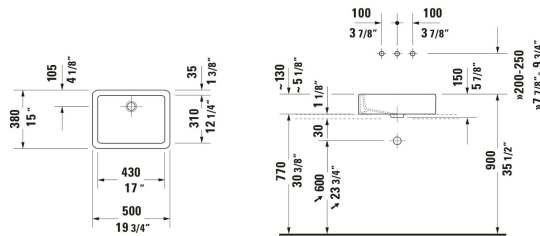

Vero Vessel Sink # 0455500000

| < 19 5/8 " > |

Vessel Sink	Dimension	Weight	Order number
Rectangular, Includes faucet deck: No, Overflow: No, Ground, Back side glazed: Yes, 19 5/8 ", Internal dimensions: 16 7/8 "x12 1/4 ", cUPC listed: Yes			
<b>Colors</b>			
00 White			
<b>Variant</b>			
☒ White High Gloss, Number of basins: 1 Middle	19 5/8 "x15 "	26.455 lb	0455500000
<b>Accessory</b>			
Sink Drain Sink, Material drain covers: Brass, Diameter: 2 7/8 " Ø 2 7/8 "		0.661 lb	005024
P-Trap Material: Brass, Outlet: horizontal, Suitable for Wall Mounted Sink	2 3/4 x 16 3/4 "	3.307 lb	005036

All drawings contain the necessary measurements which are subject to standard tolerances. They are stated in inch & mm and are non-binding. Exact measurements, in particular for customized installation scenarios, can only be taken from the finished ceramic piece.