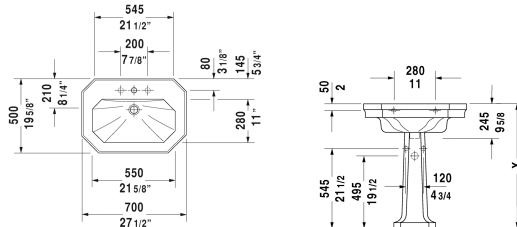

1930 Washbasin # 0438700000 / 0438700087

< 27 1/2" Inch >

Washbasin	Dimension	Weight	Order number
with overflow, with faucet deck, underside fully glazed, hardware included, wall-mounted, cUPC® listed*, 27 1/2" Inch			
Colors			
00 White			
Variant			
● ● ●	27 1/2" x 19 5/8" Inch	50.7 lb	0438700000
● ● ●	27 1/2" x 19 5/8" Inch	50.7 lb	0438700087
Infobox			
* Complies with following standards: ASME A112.19.2/CSA B45.1			
Sanitary ceramics with the special WonderGliss surface finish will remain clean and attractive-looking for a long time to come. When ordering WonderGliss please add a "1" as eleventh digit to the model number.			
Suitable products			
Pedestal for washbasins # 043880 and 043870, 11 5/8" x 11" Inch	11 5/8" x 11" Inch		085790

All drawings contain the necessary measurements which are subject to standard tolerances. They are stated in inch & mm and are non-binding. Exact measurements, in particular for customized installation scenarios, can only be taken from the finished ceramic piece.