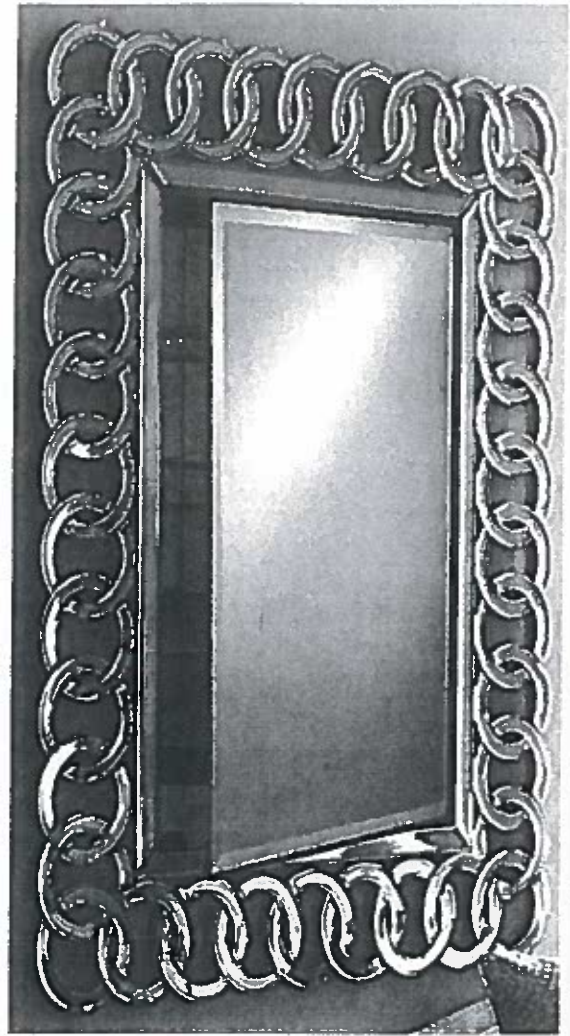

**NEW
STYLES**

▶ Shown In: Greek Key (GK)

▶ Shown In: Circles (CI)

Atina[™]
CORPORATION
PATERSON, NJ 07501, USA

Available in the following sizes:

Product Code	Overall Dimensions	Recessed (Rough Wall Opening)	Glass Shelf Depth	Mirror Size	A	B	C
SD RAD-CI	30" x 36"	21" x 27"	3 ³ / ₈ "	19 ⁷ / ₈ " x 25 ³ / ₈ "	5"	20"	—
SD RAD-GK	30" x 36"	21" x 27"	3 ³ / ₈ "	19 ⁷ / ₈ " x 25 ³ / ₈ "	5"	20"	—
MSK-RAD-L		Optional Mirrored Side Kit w/ Surface Mount Hardware					