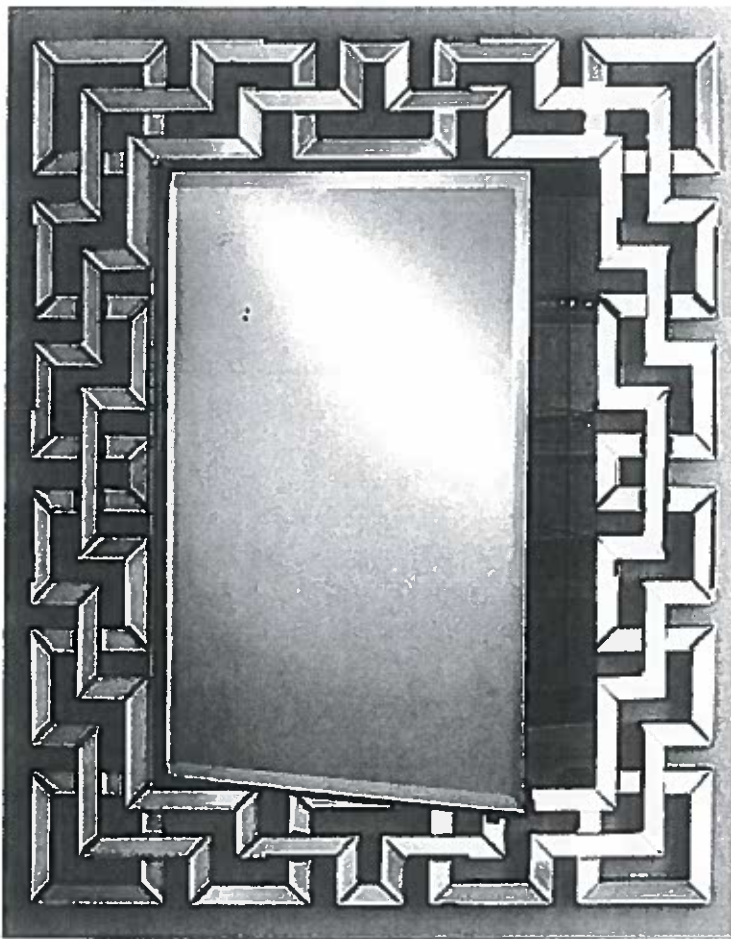

**NEW
STYLES**

▶ Shown In: Greek Key (GK)

▶ Shown In: Circles (CI)

Atina[™]
CORPORATION
PATERSON, NJ 07501, USA

Available in the following sizes:

Product Code	Overall Dimensions	Recessed (Rough Wall Opening)	Glass Shelf Depth	Mirror Size	A	B	C
SD RAD-CI	30" x 36"	21" x 27"	3 ³ / ₈ "	19 ⁷ / ₈ " x 25 ³ / ₈ "	5"	20"	—
SD RAD-GK	30" x 36"	21" x 27"	3 ³ / ₈ "	19 ⁷ / ₈ " x 25 ³ / ₈ "	5"	20"	—
MSK-RAD-L		Optional Mirrored Side Kit w/ Surface Mount Hardware					