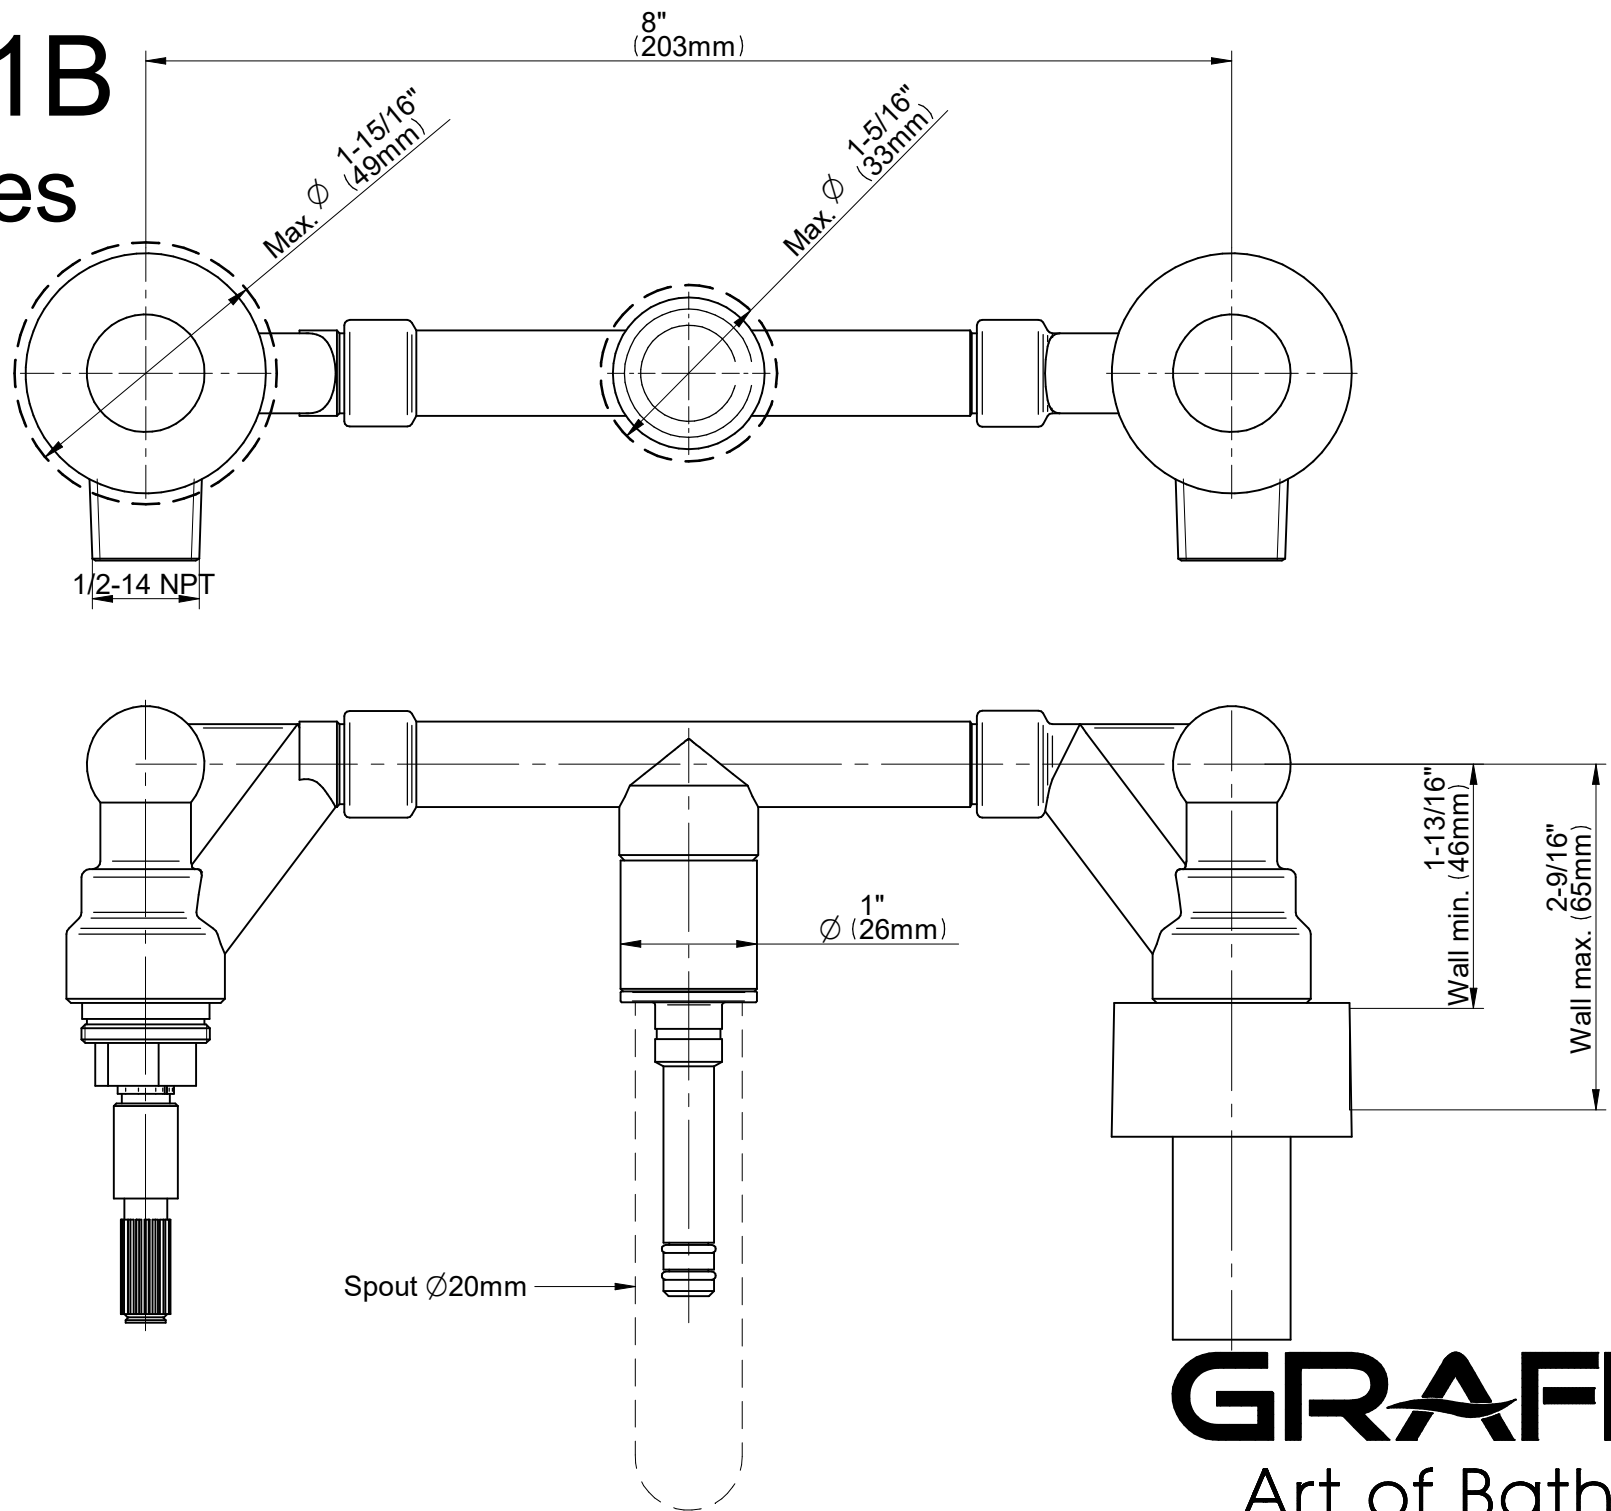

G-1011B

ME Series

GRAFF[®]
Art of Bath