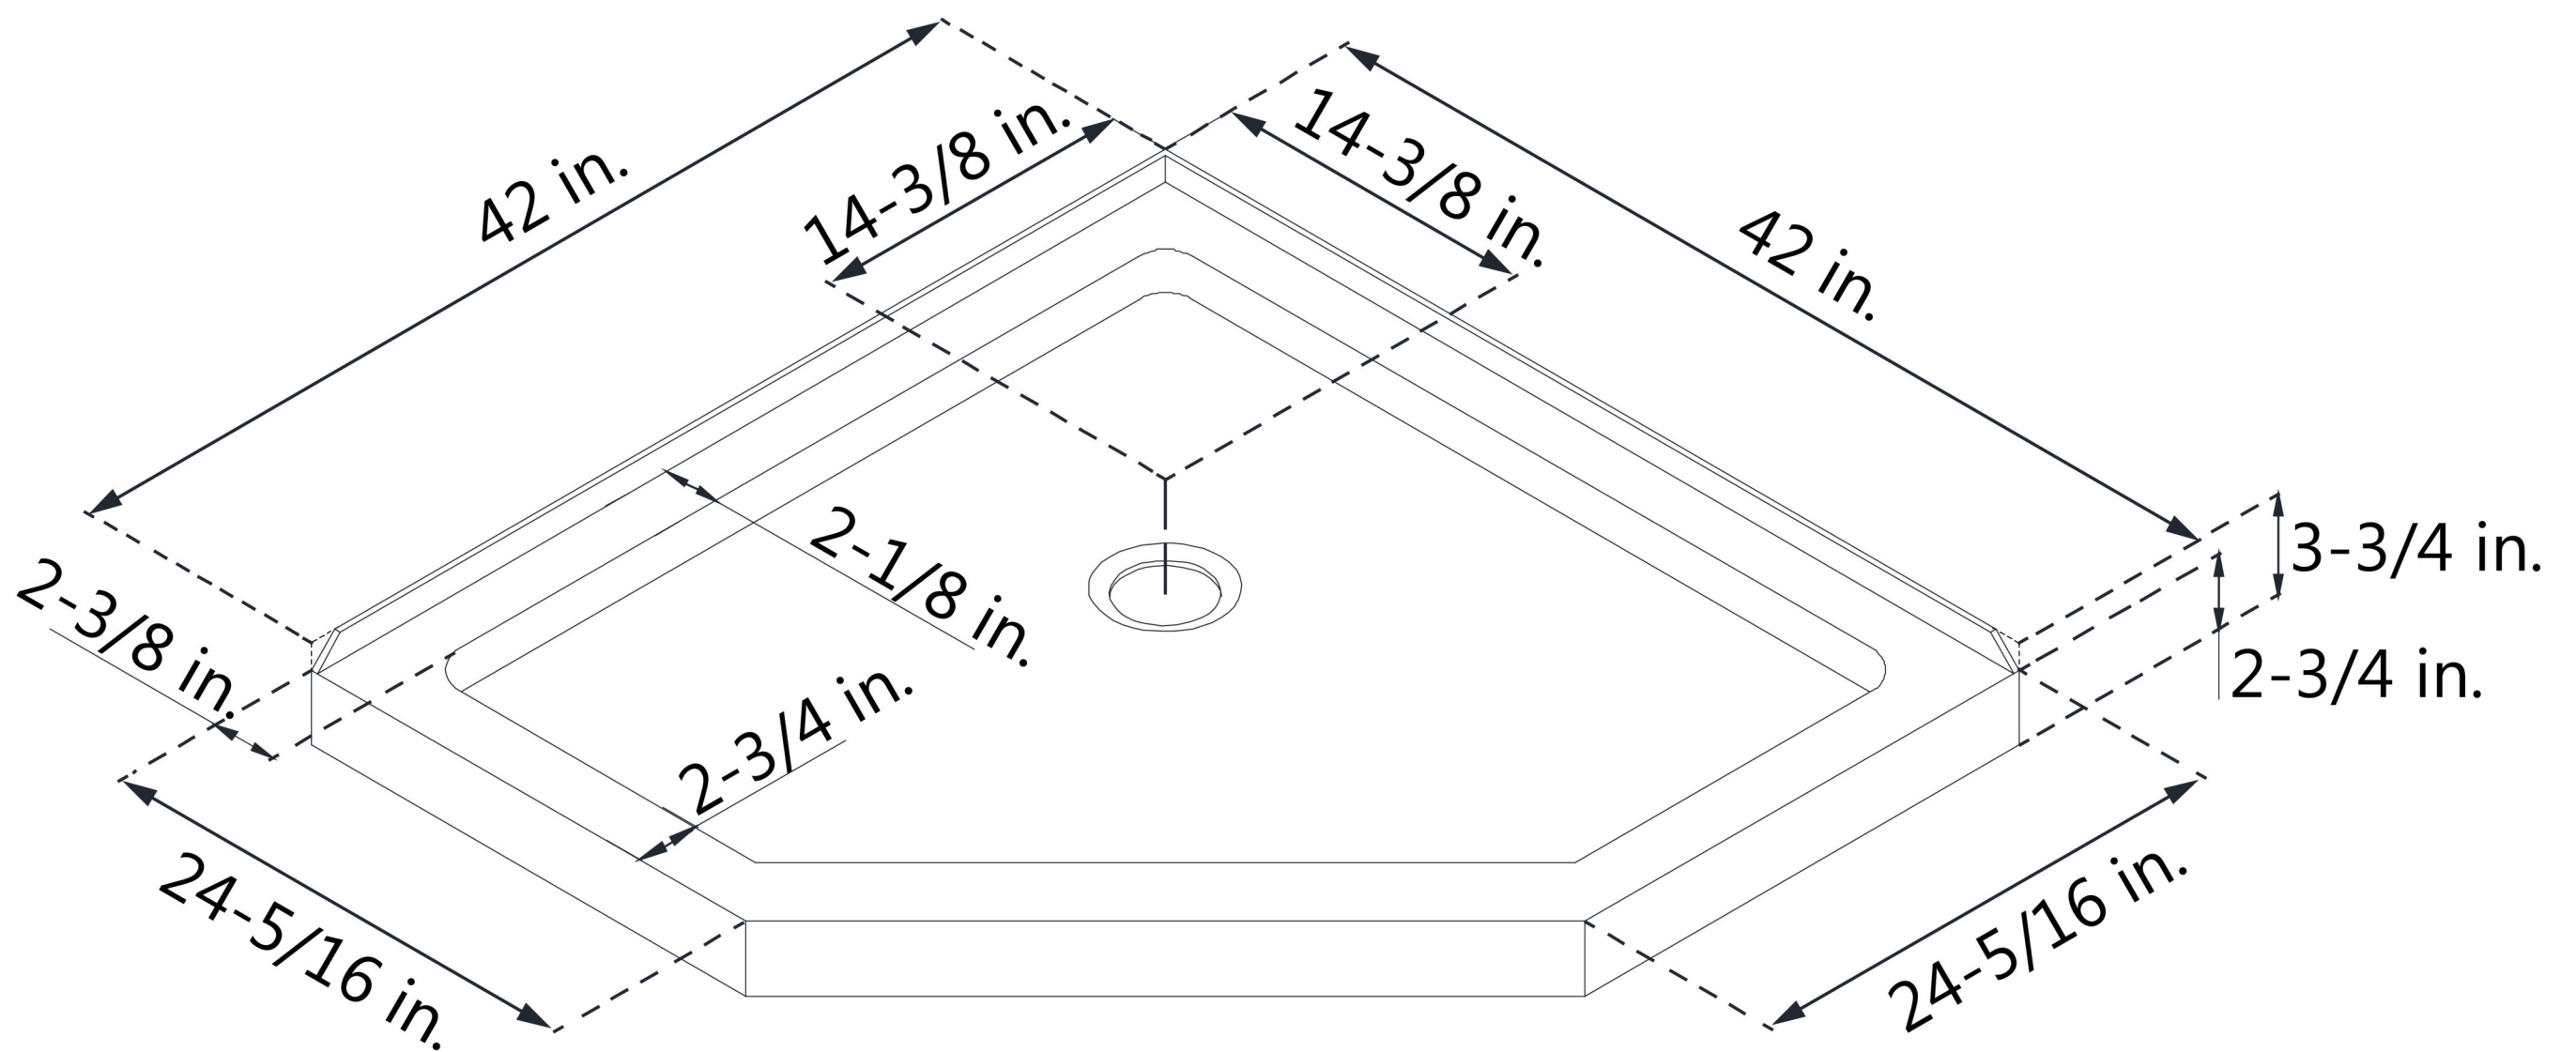

DLT-2042420 SLIMLINE SHOWER BASE NEO ANGLE

CORNER DRAIN

Drain Hole Specs

DreamLine reserves the right to update or modify the hardware or materials pictured without prior notice for the purpose of product improvement and customer satisfaction.