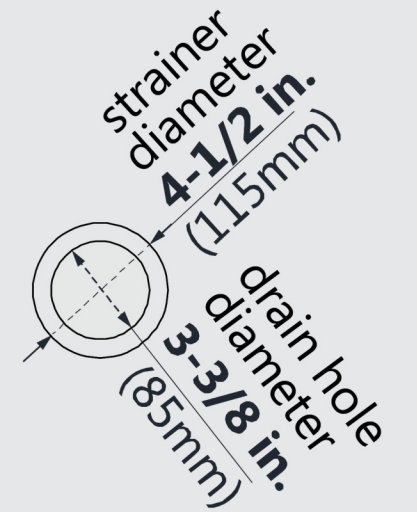

DLT-2042420 SLIMLINE SHOWER BASE NEO ANGLE

CORNER DRAIN

Drain Hole Specs

DreamLine reserves the right to update or modify the hardware or materials pictured without prior notice for the purpose of product improvement and customer satisfaction.