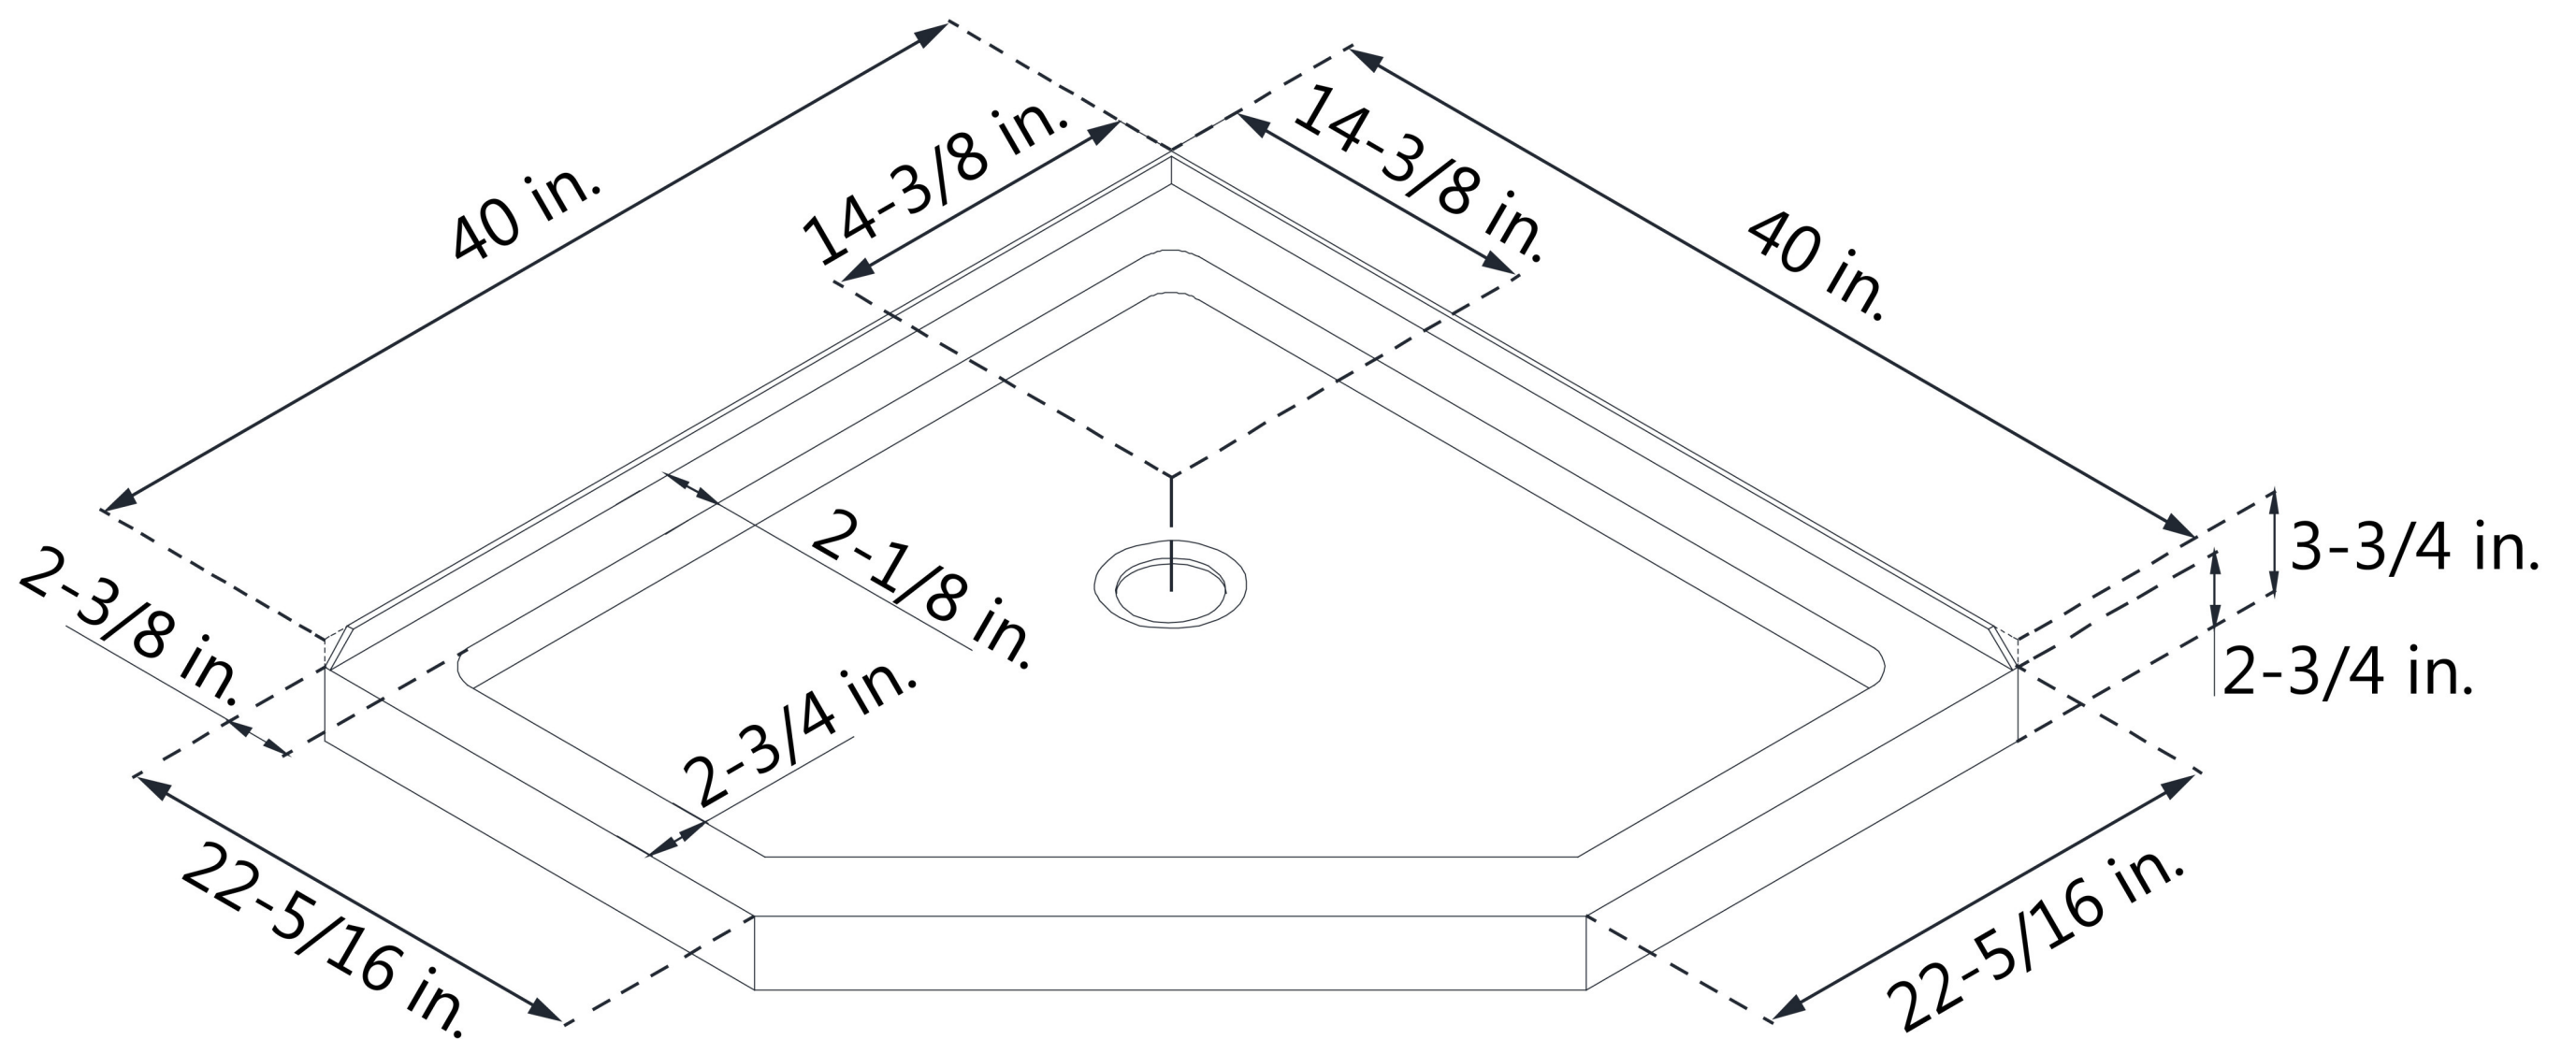

DLT-2040400 SLIMLINE SHOWERBASE NEO ANGLE

CORNER DRAIN

Drain Hole Specs

DreamLine reserves the right to update or modify the hardware or materials pictured without prior notice for the purpose of product improvement and customer satisfaction.