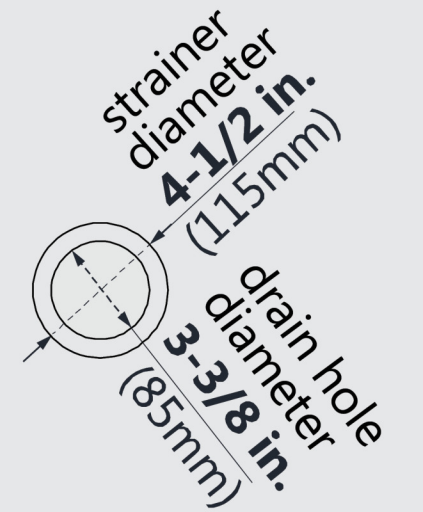

DLT-2038380 SLIMLINE SHOWERBASE NEO ANGLE

CORNER DRAIN

Drain Hole Specs

DreamLine reserves the right to update or modify the hardware or materials pictured without prior notice for the purpose of product improvement and customer satisfaction.