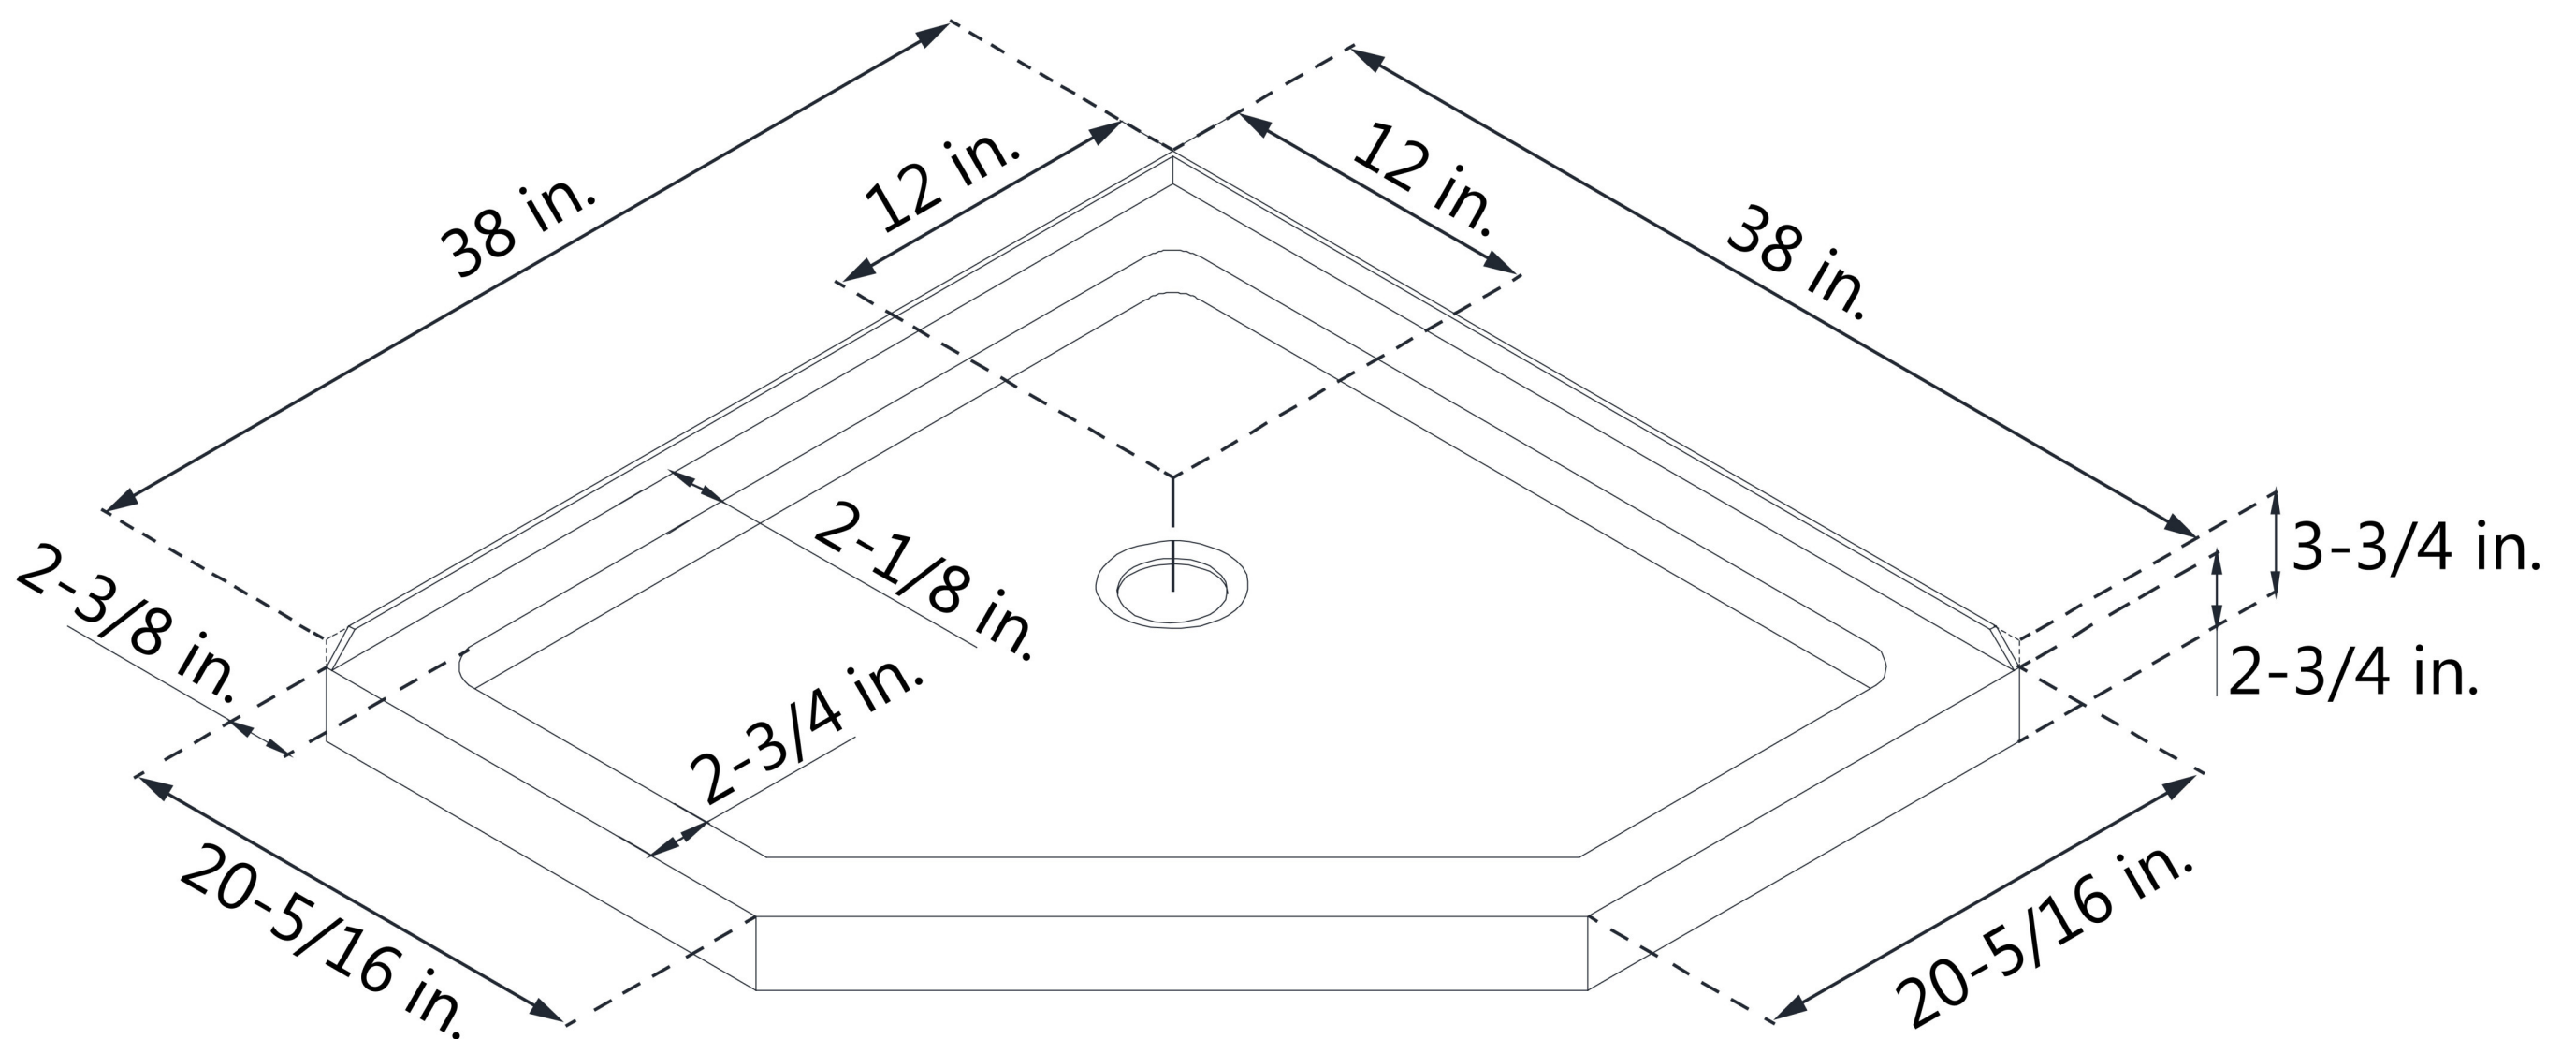

DLT-2038380 SLIMLINE SHOWERBASE NEO ANGLE

CORNER DRAIN

Drain Hole Specs

DreamLine reserves the right to update or modify the hardware or materials pictured without prior notice for the purpose of product improvement and customer satisfaction.