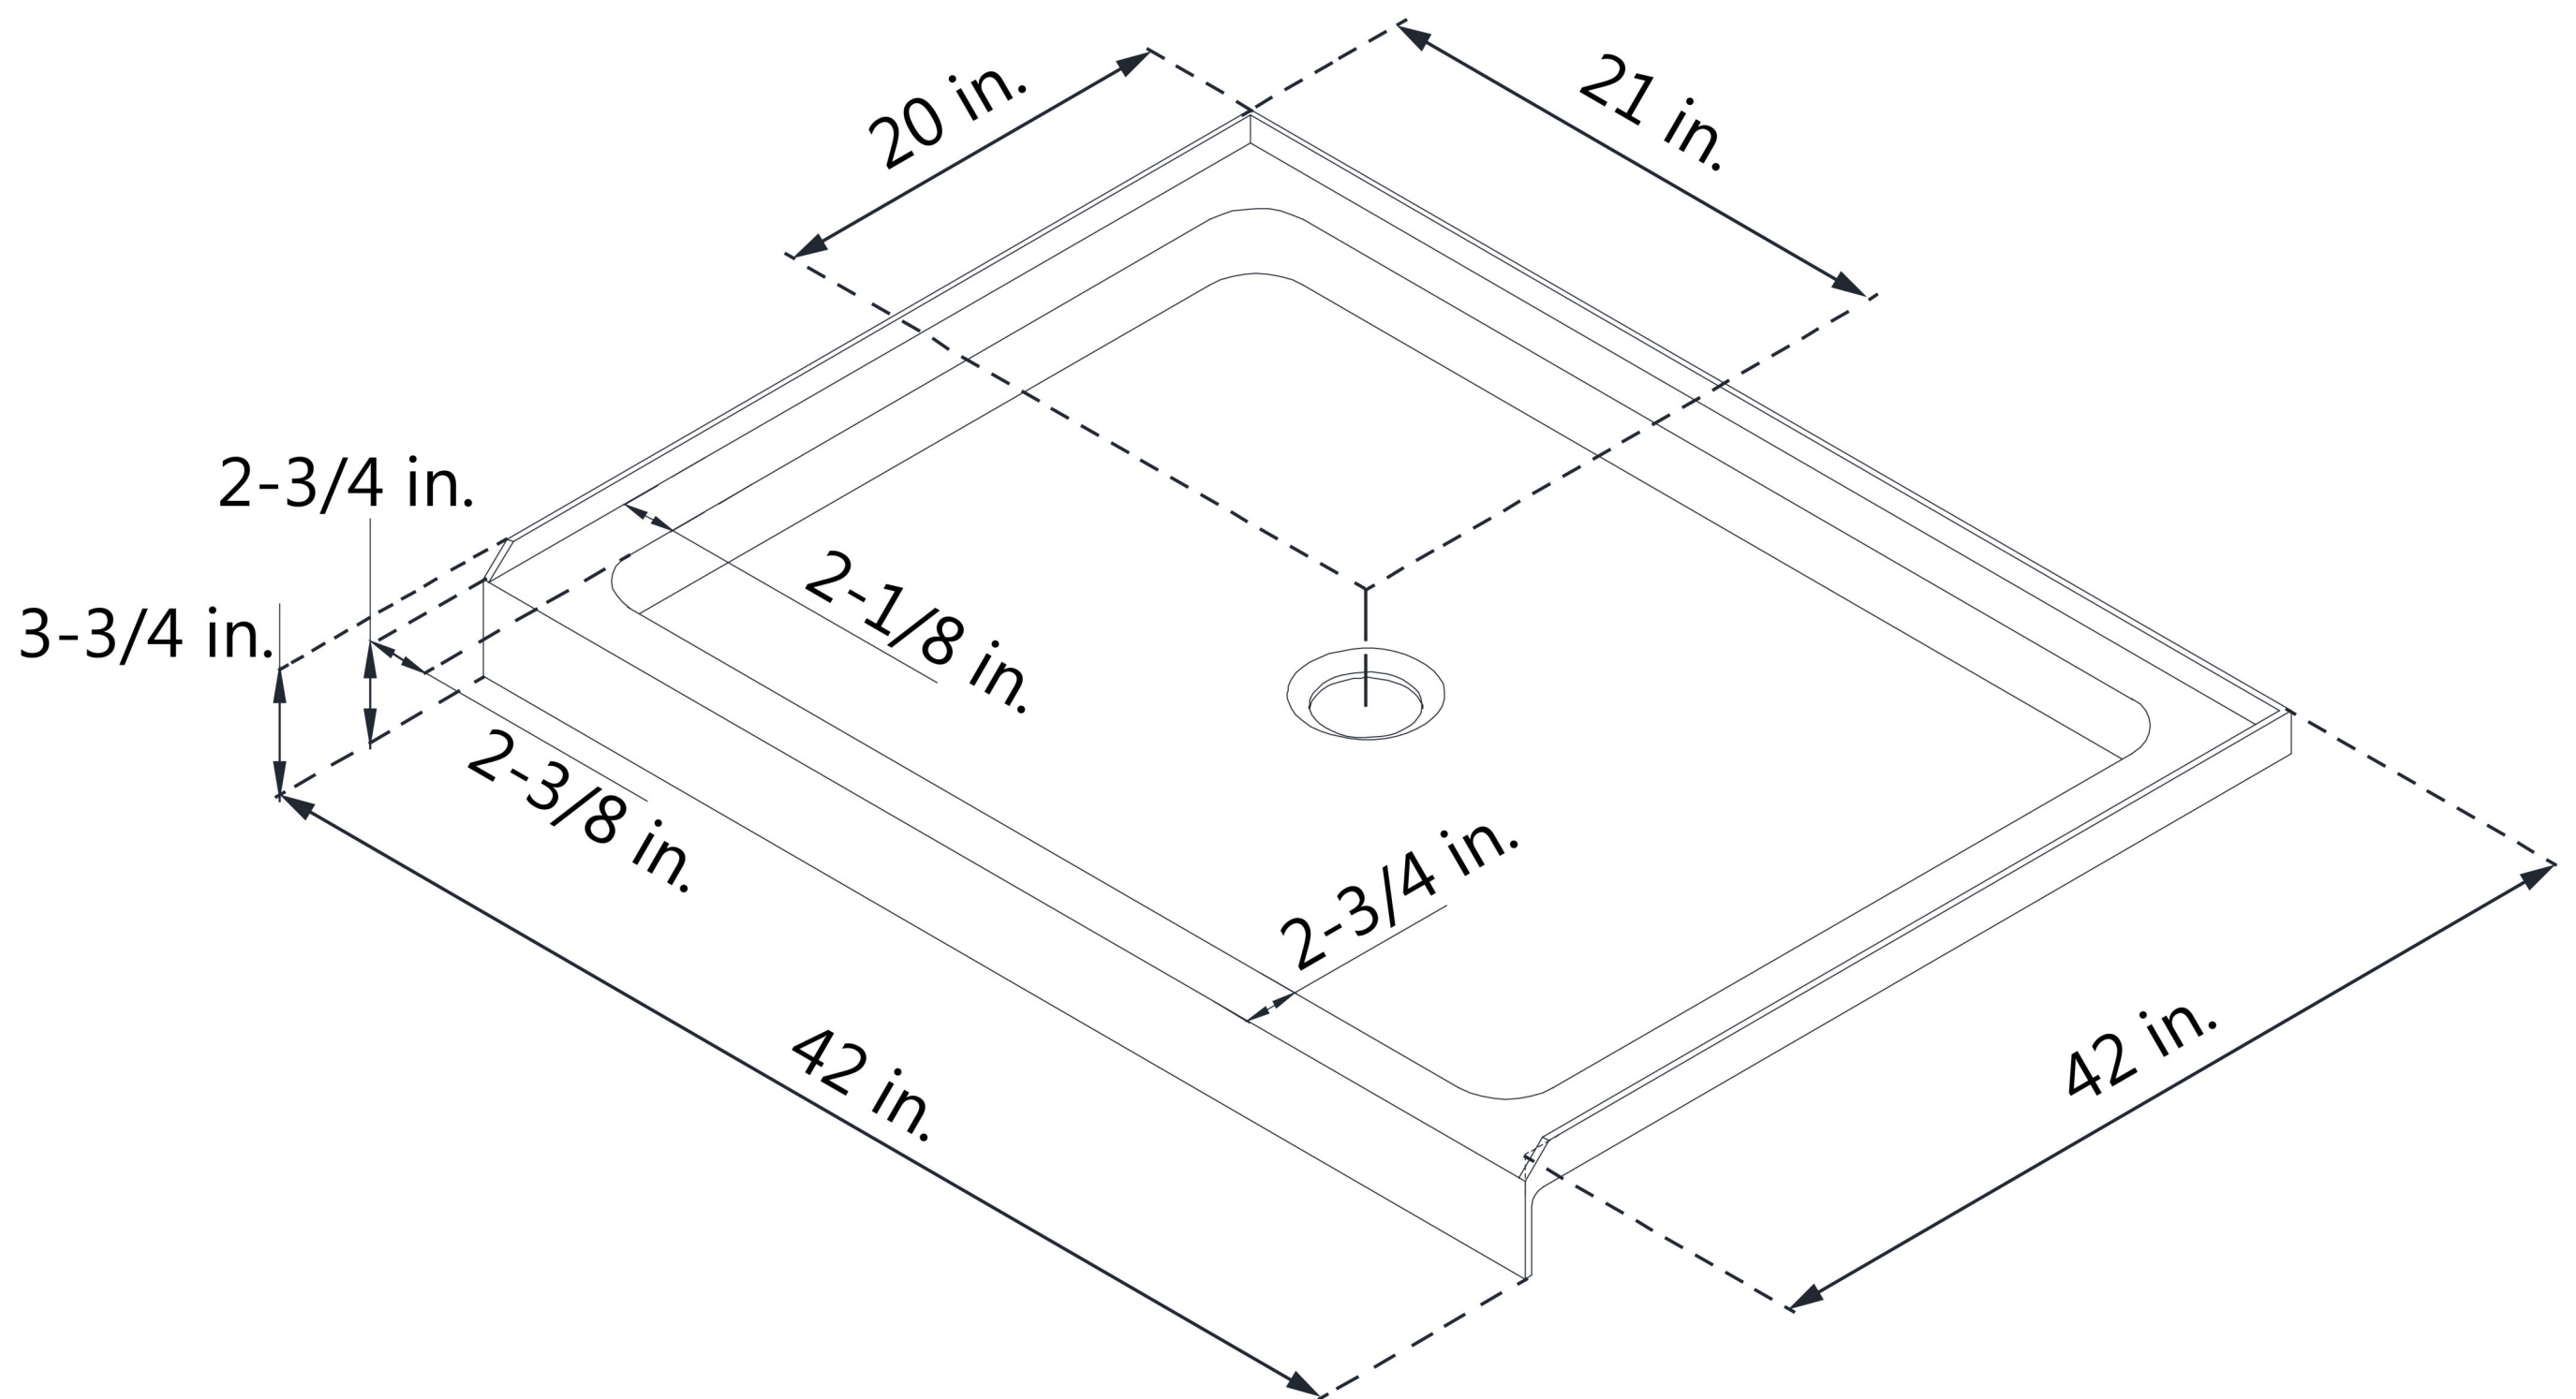

## DLT-1142420

SLIMLINE SHOWERBASE

SINGLE THRESHOLD

**CENTER DRAIN**

### Drain Hole Specs

DreamLine reserves the right to update or modify the hardware or materials pictured without prior notice for the purpose of product improvement and customer satisfaction.