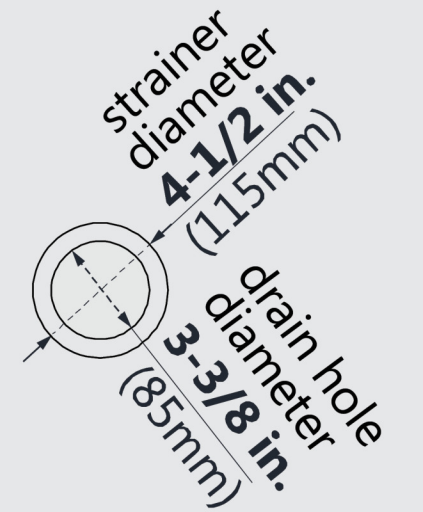

## DLT-1142420

SLIMLINE SHOWERBASE

SINGLE THRESHOLD

**CENTER DRAIN**

### Drain Hole Specs

DreamLine reserves the right to update or modify the hardware or materials pictured without prior notice for the purpose of product improvement and customer satisfaction.