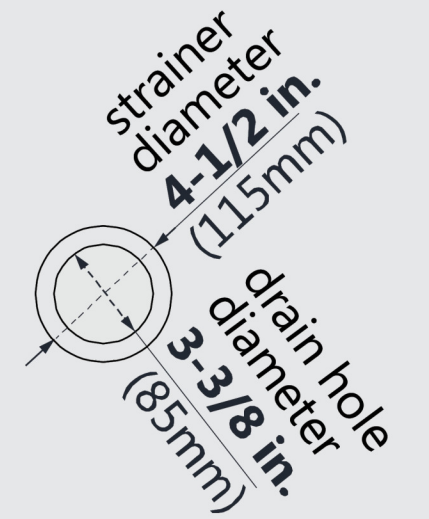

DLT-1136540

SLIMLINE SHOWER BASE

SINGLE THRESHOLD

CENTER DRAIN

Drain Hole Specs

DreamLine reserves the right to update or modify the hardware or materials pictured without prior notice for the purpose of product improvement and customer satisfaction.