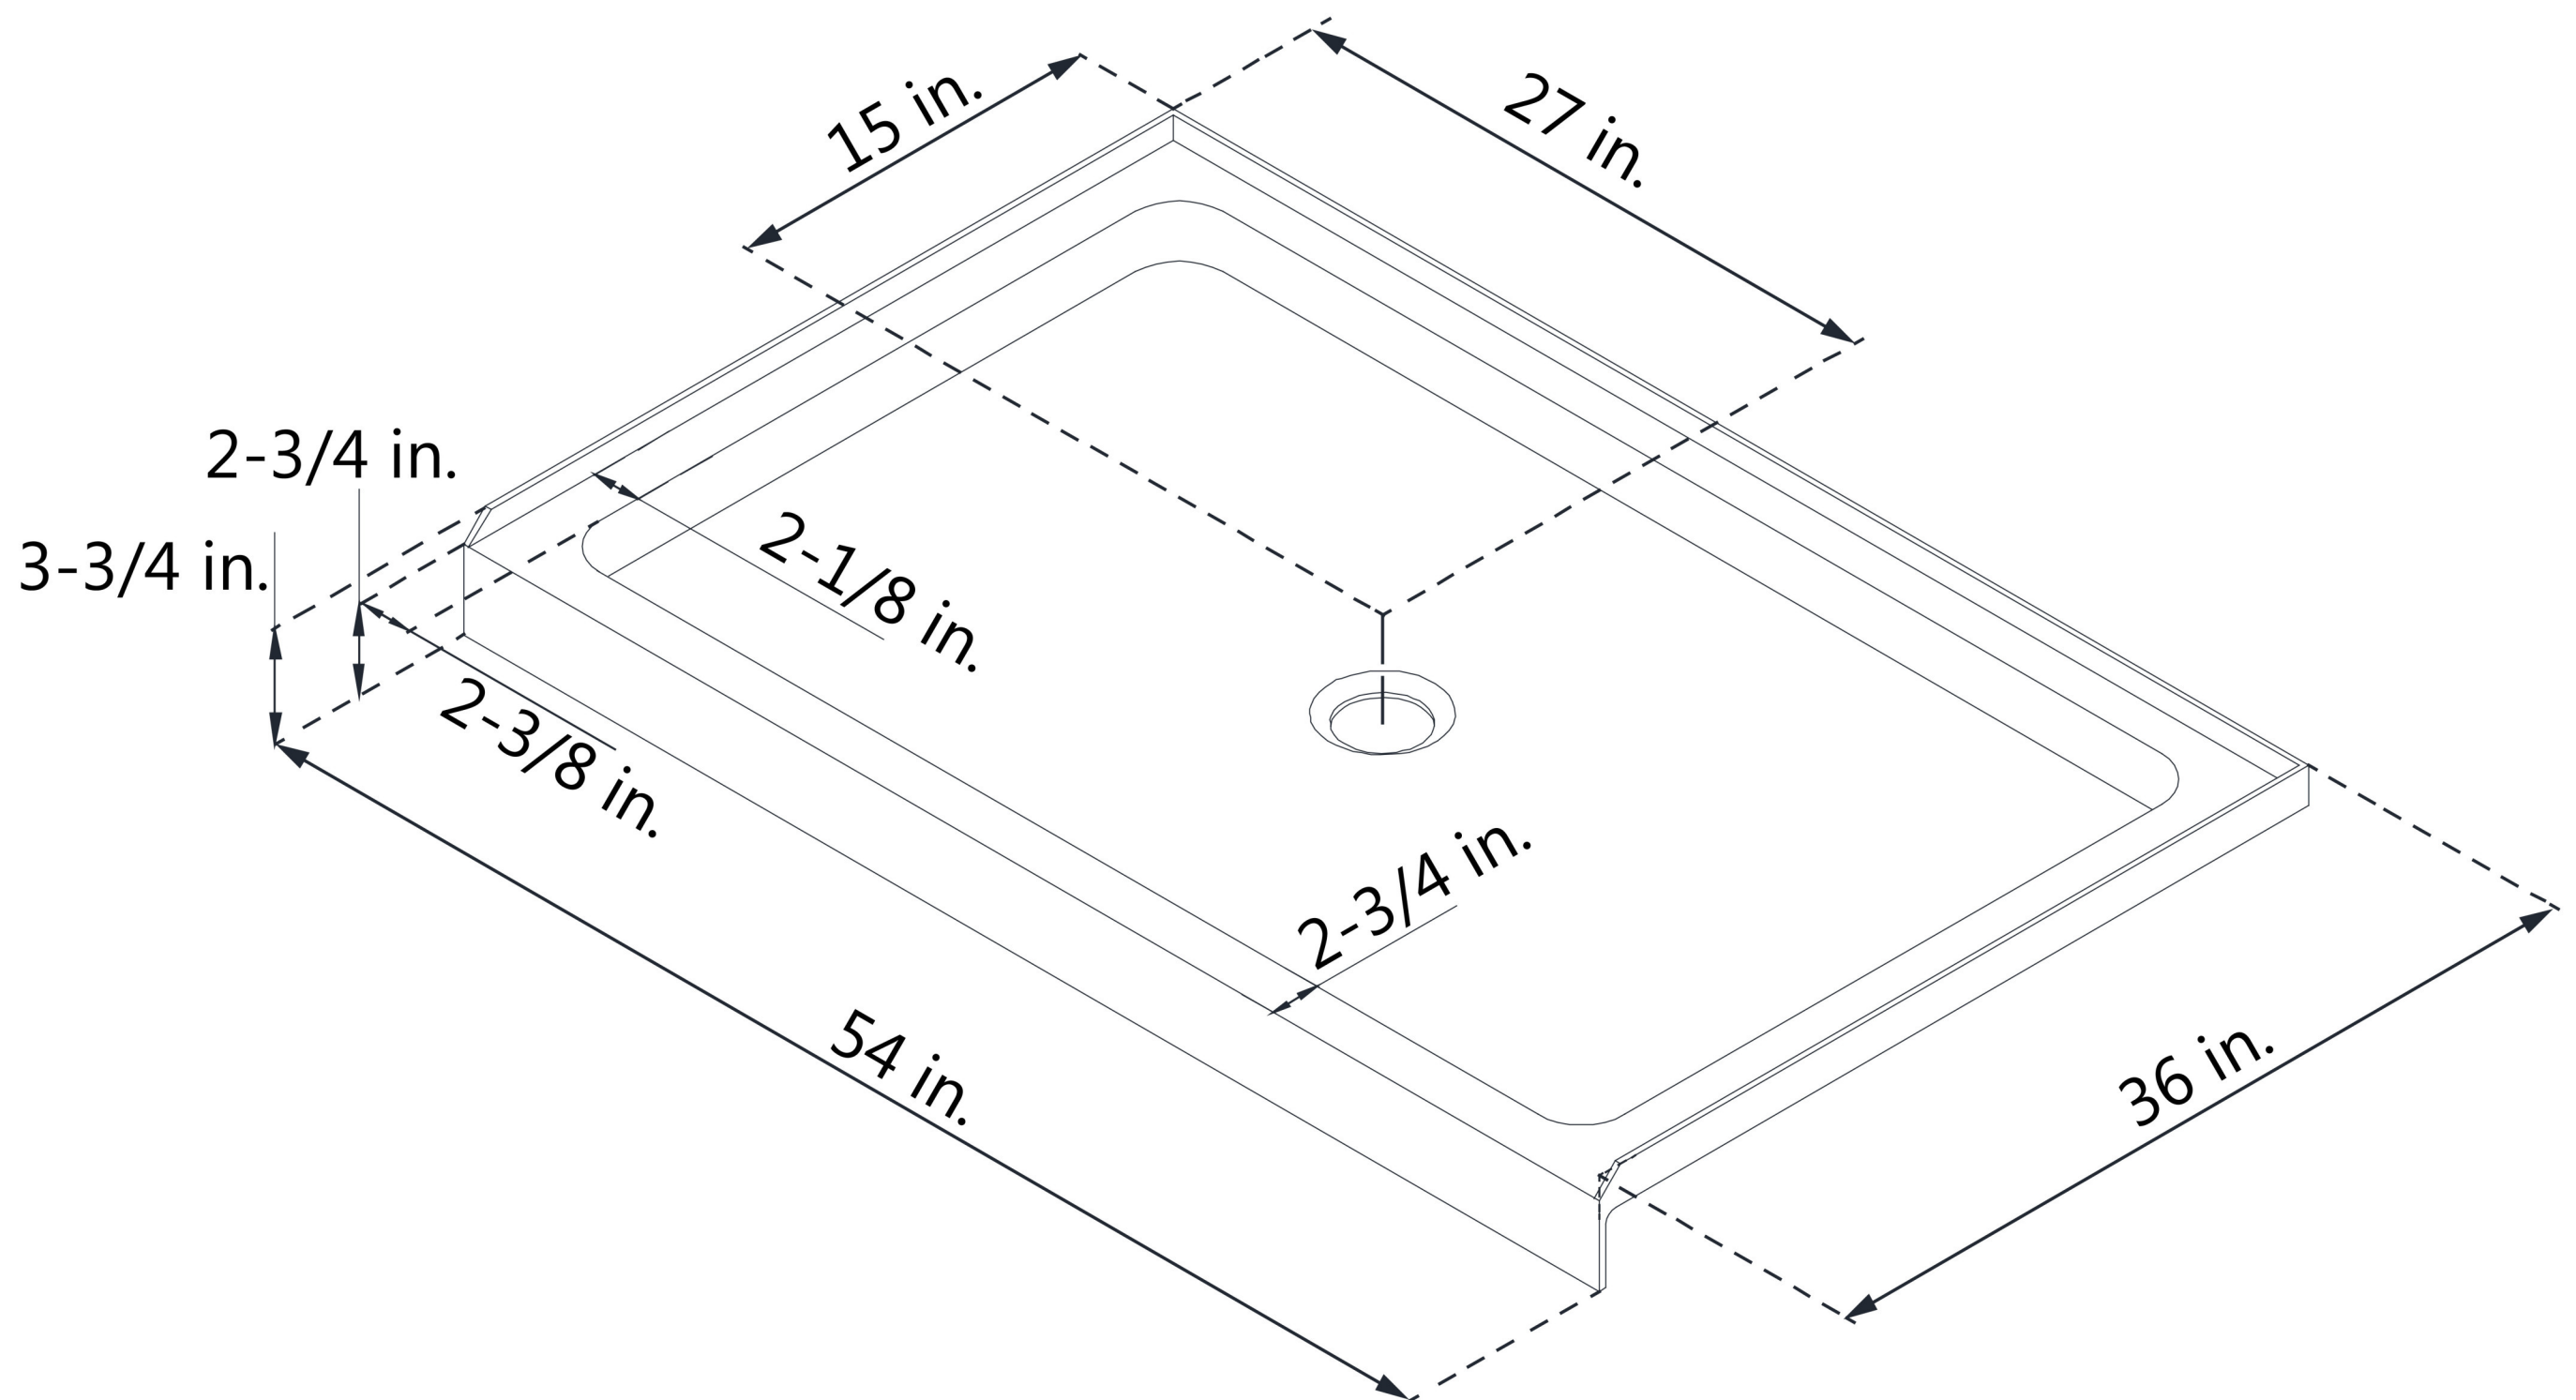

DLT-1136540

SLIMLINE SHOWER BASE

SINGLE THRESHOLD

CENTER DRAIN

Drain Hole Specs

DreamLine reserves the right to update or modify the hardware or materials pictured without prior notice for the purpose of product improvement and customer satisfaction.