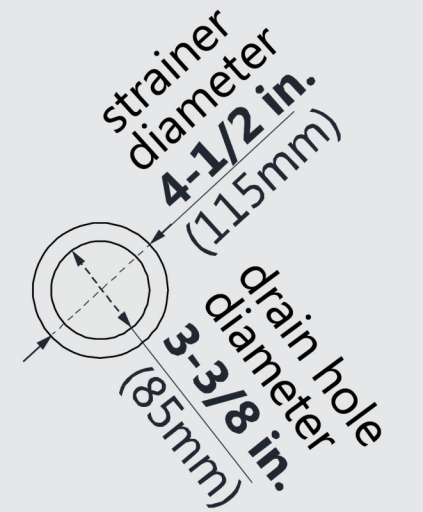

DLT-1136480

SLIMLINE SHOWER BASE

SINGLE THRESHOLD

CENTER DRAIN

Drain Hole Specs

DreamLine reserves the right to update or modify the hardware or materials pictured without prior notice for the purpose of product improvement and customer satisfaction.