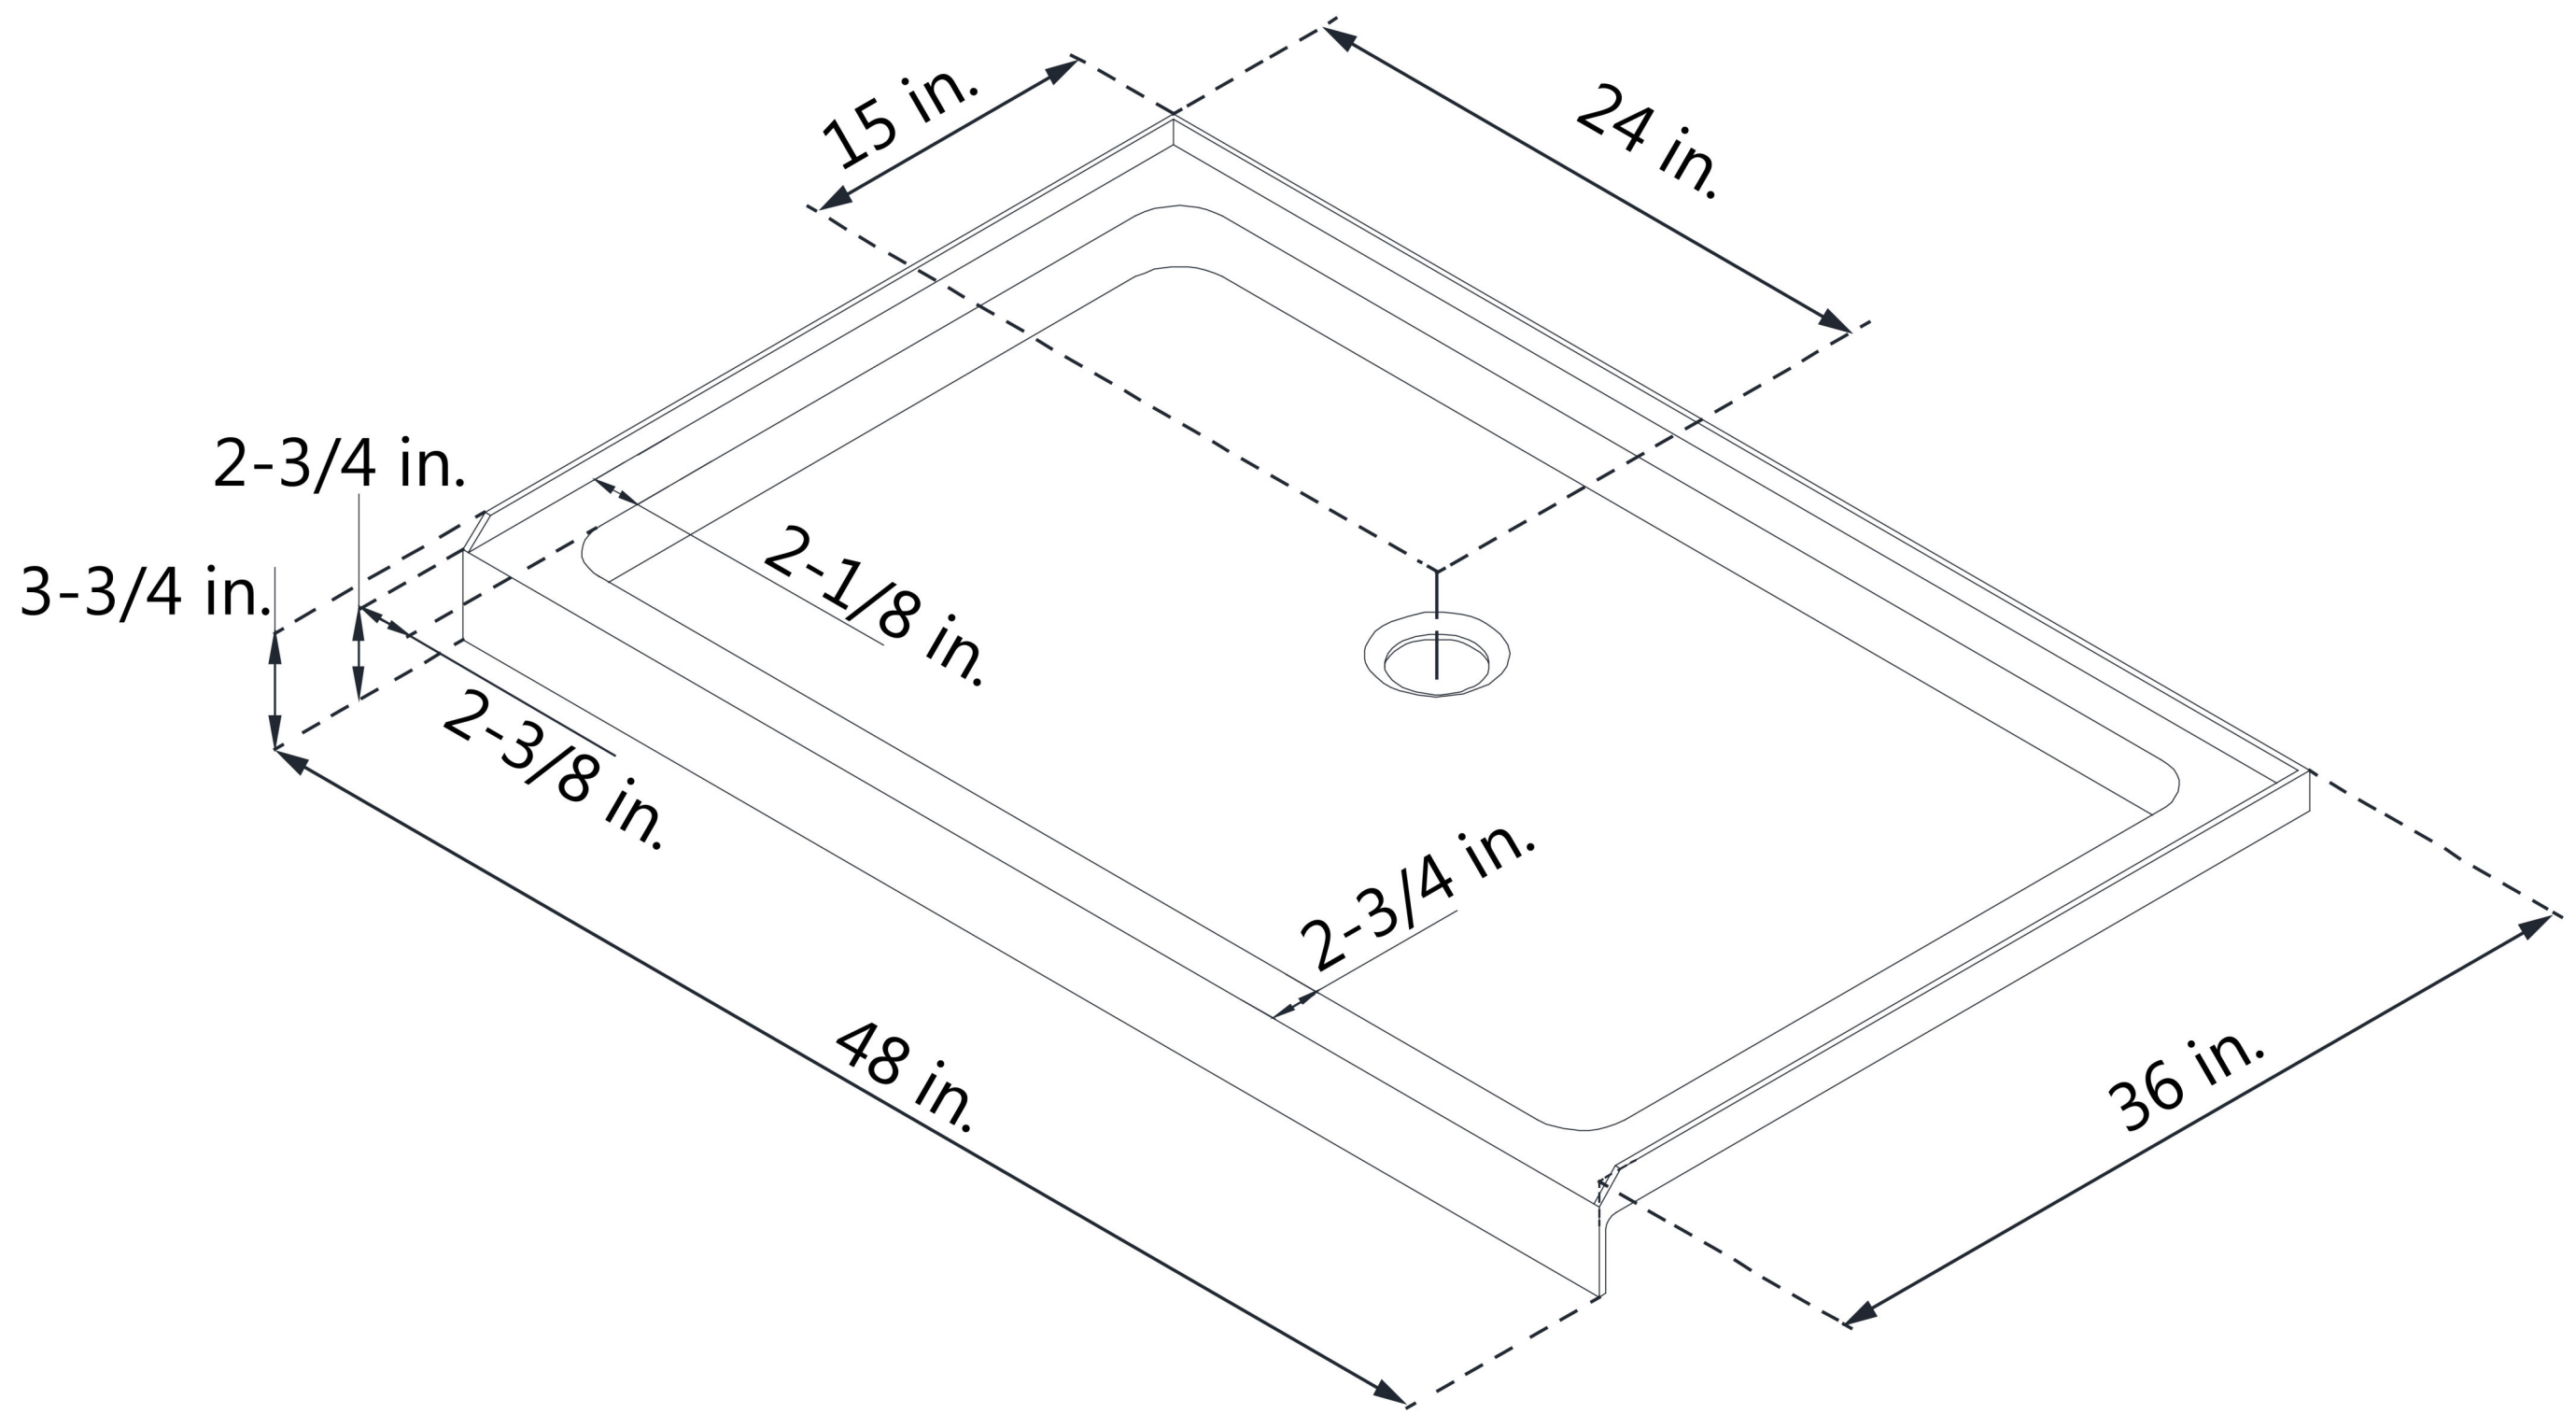

DLT-1136480

SLIMLINE SHOWER BASE

SINGLE THRESHOLD

CENTER DRAIN

Drain Hole Specs

DreamLine reserves the right to update or modify the hardware or materials pictured without prior notice for the purpose of product improvement and customer satisfaction.