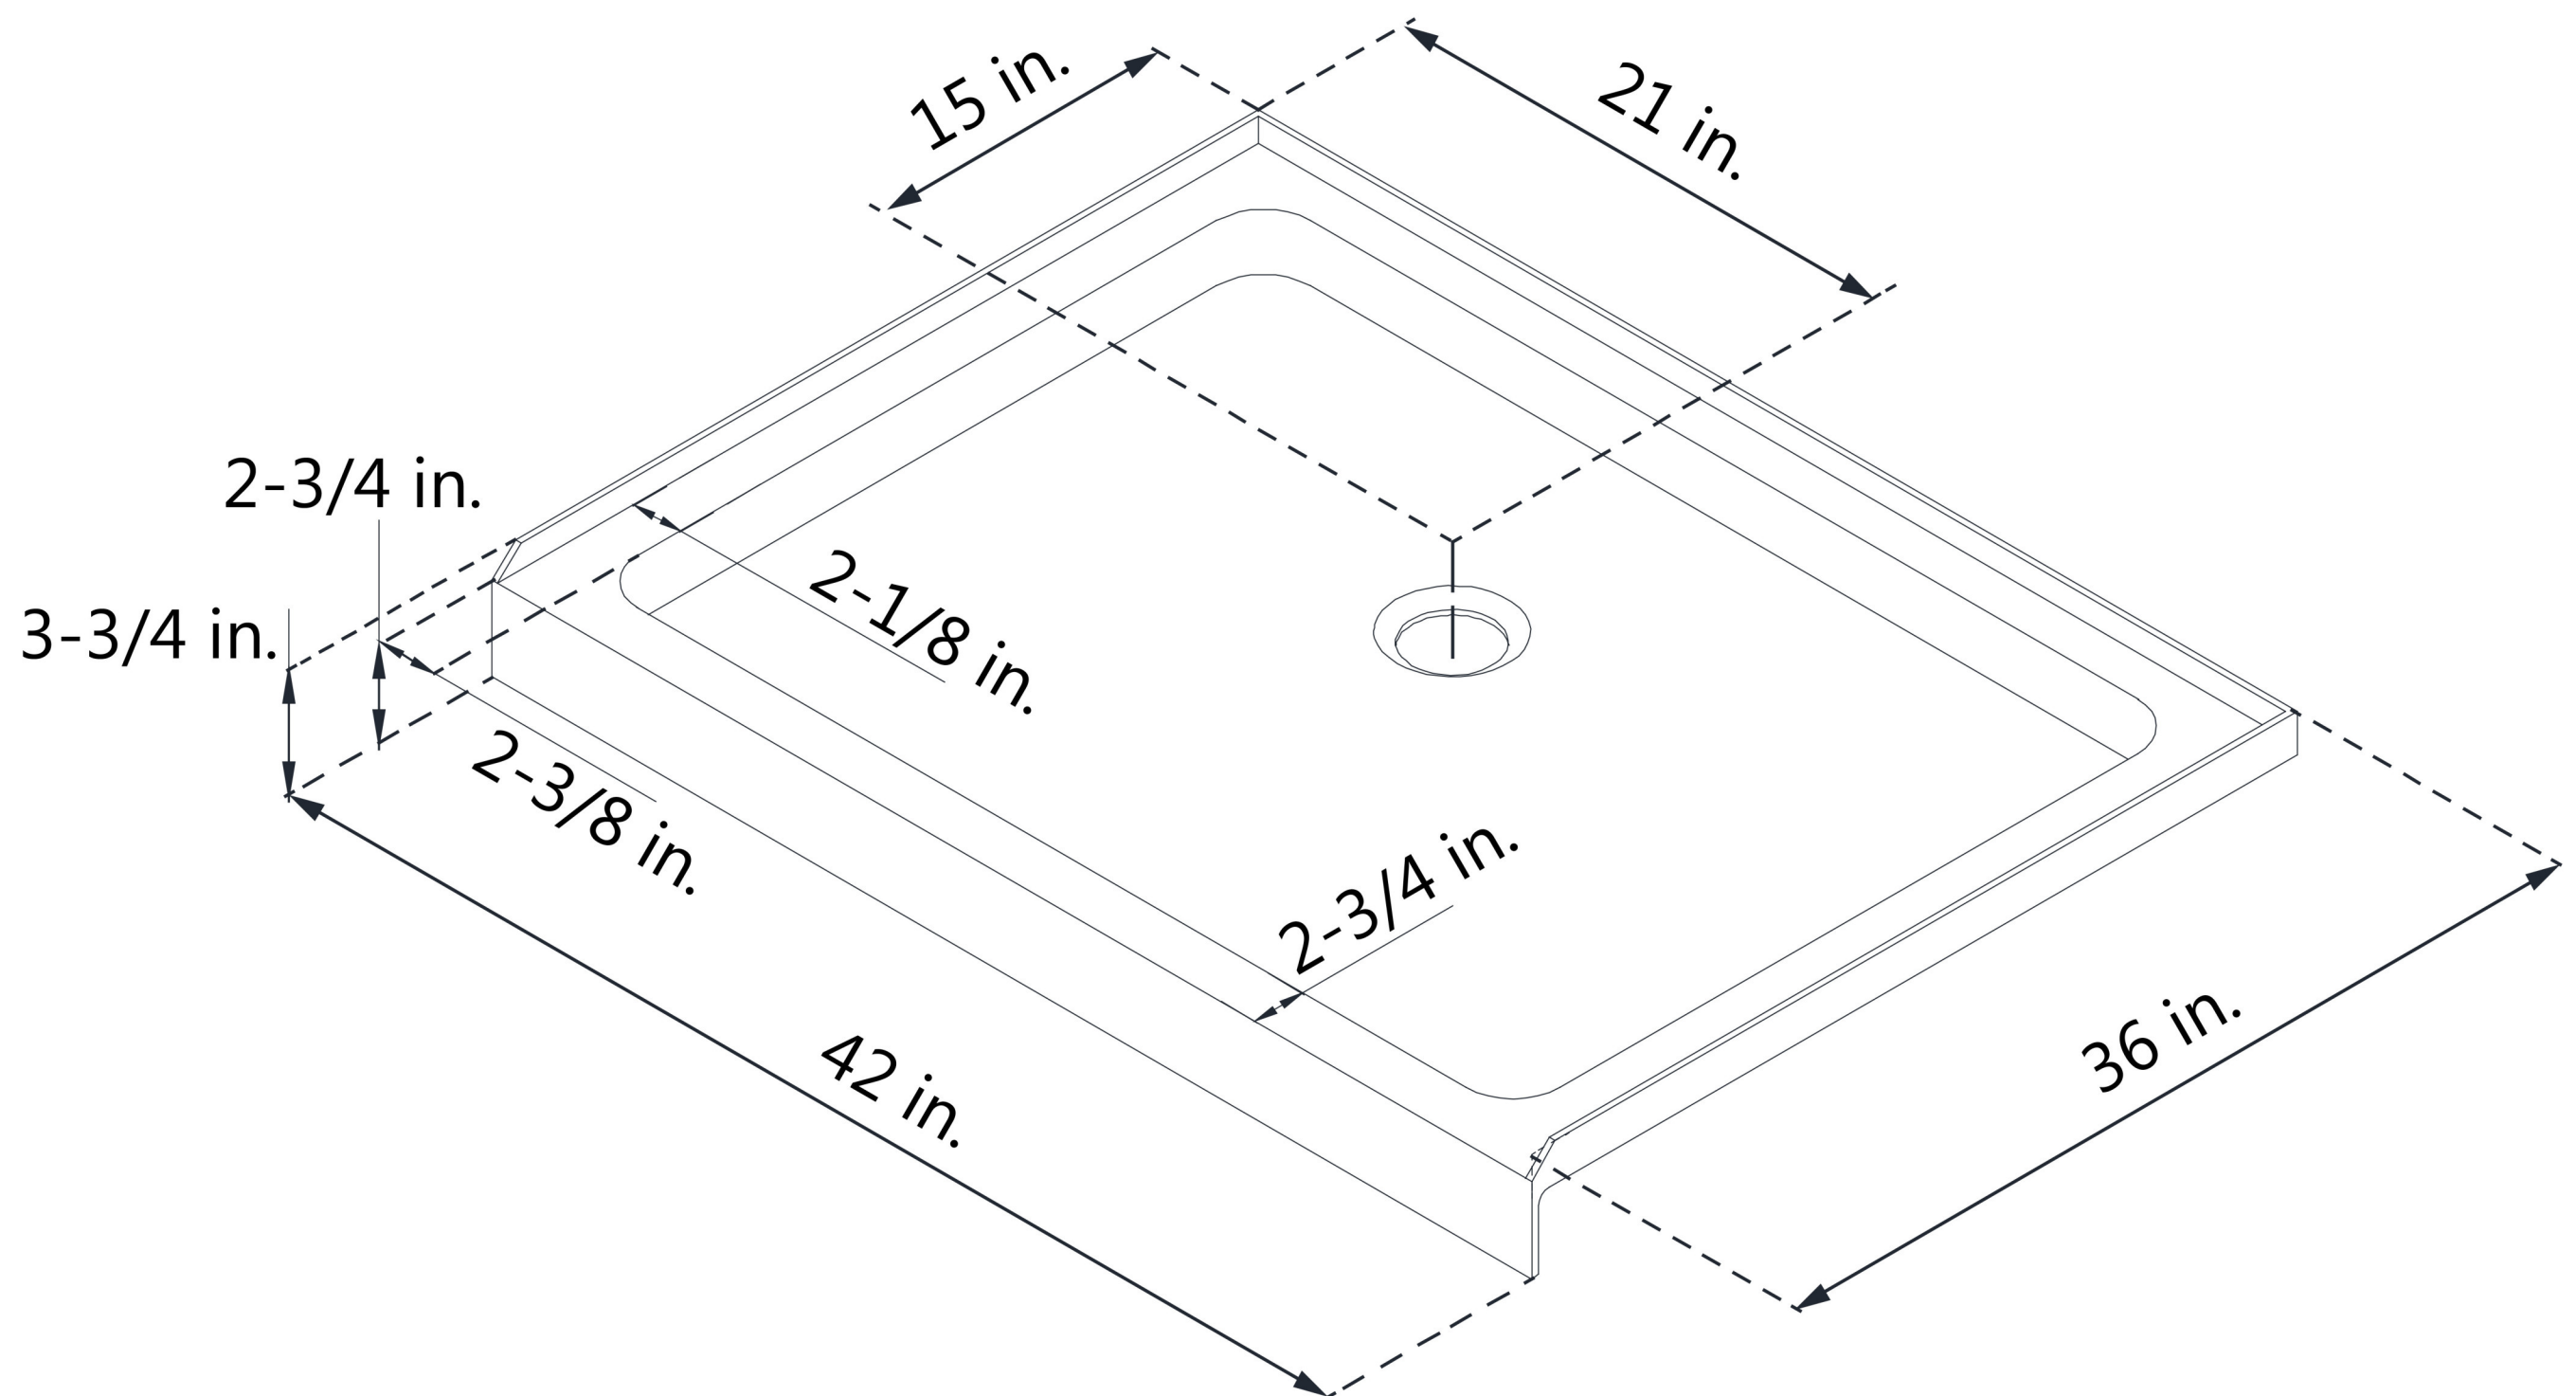

## DLT-1136420

SLIMLINE SHOWERBASE

SINGLE THRESHOLD

**CENTER DRAIN**

### Drain Hole Specs

DreamLine reserves the right to update or modify the hardware or materials pictured without prior notice for the purpose of product improvement and customer satisfaction.