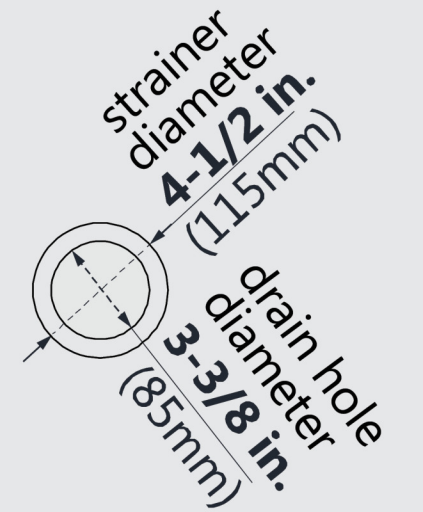

## DLT-1136420

SLIMLINE SHOWERBASE

SINGLE THRESHOLD

**CENTER DRAIN**

### Drain Hole Specs

DreamLine reserves the right to update or modify the hardware or materials pictured without prior notice for the purpose of product improvement and customer satisfaction.