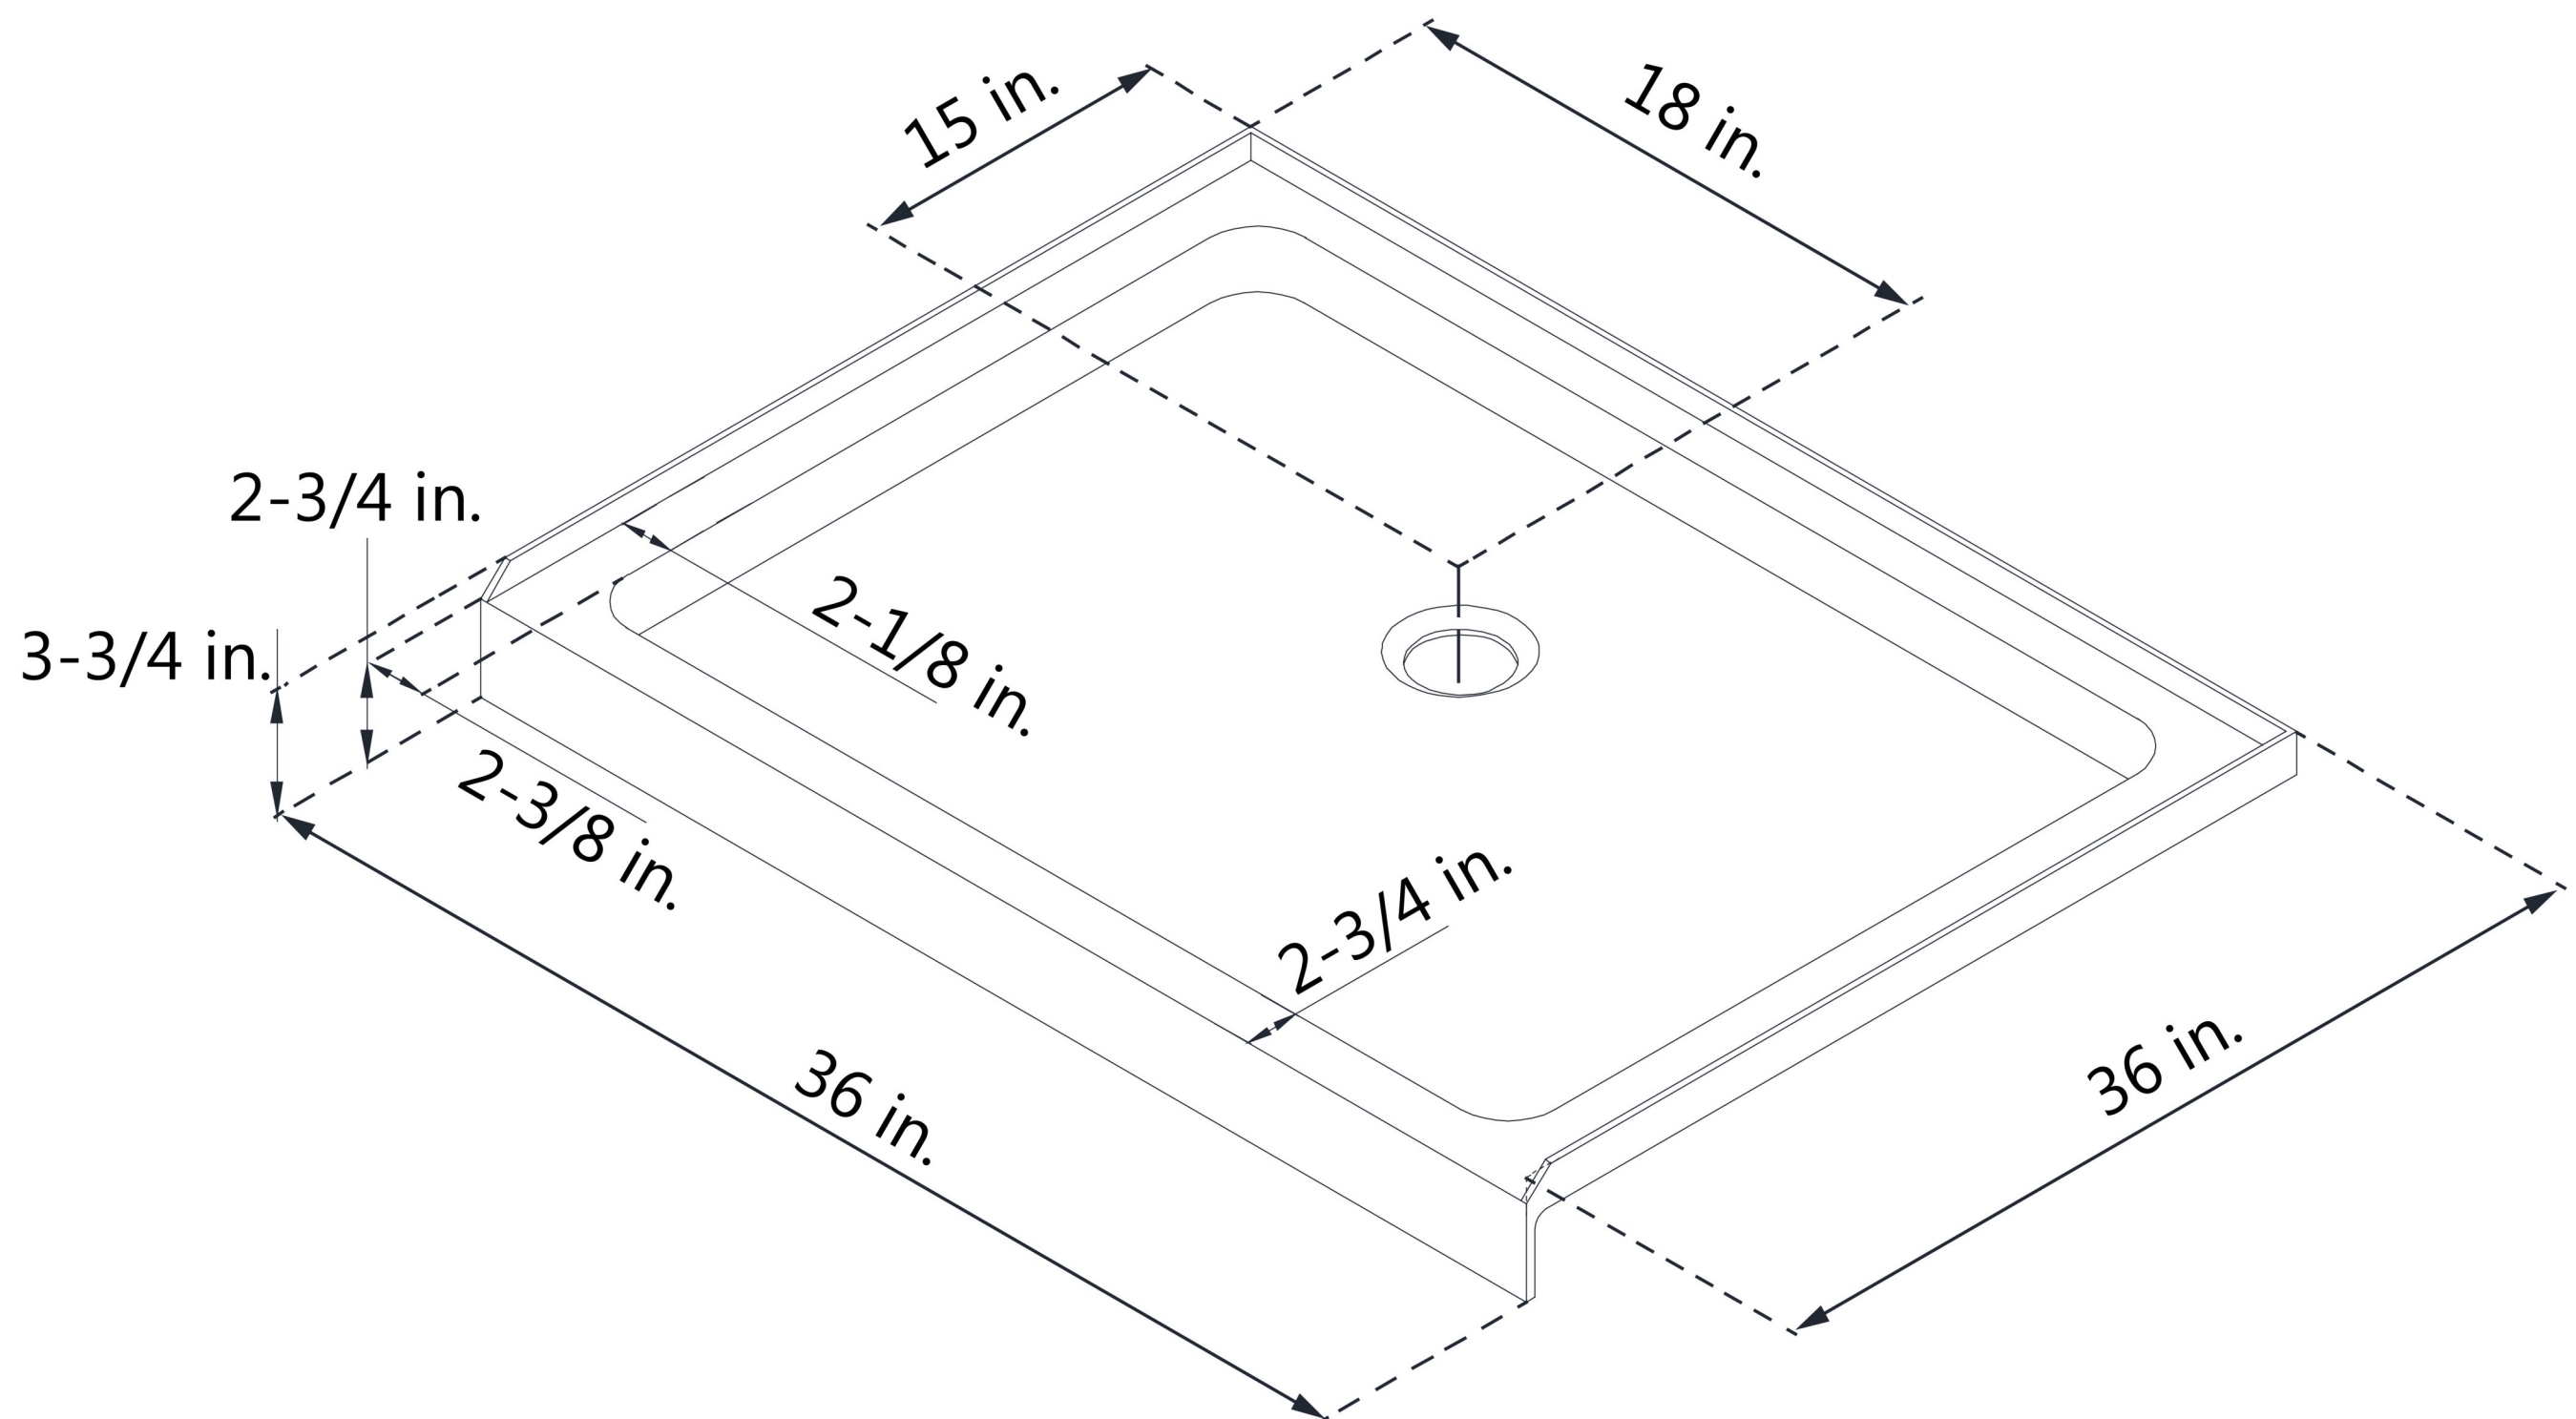

DLT-1136360

SLIMLINE SHOWERBASE

SINGLE THRESHOLD

CENTER DRAIN

Drain Hole Specs

DreamLine reserves the right to update or modify the hardware or materials pictured without prior notice for the purpose of product improvement and customer satisfaction.