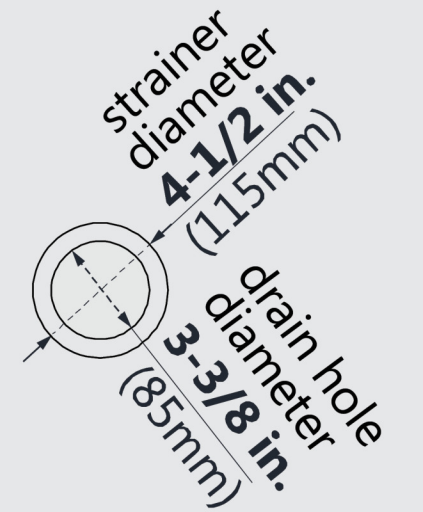

DLT-1136360

SLIMLINE SHOWERBASE

SINGLE THRESHOLD

CENTER DRAIN

Drain Hole Specs

DreamLine reserves the right to update or modify the hardware or materials pictured without prior notice for the purpose of product improvement and customer satisfaction.