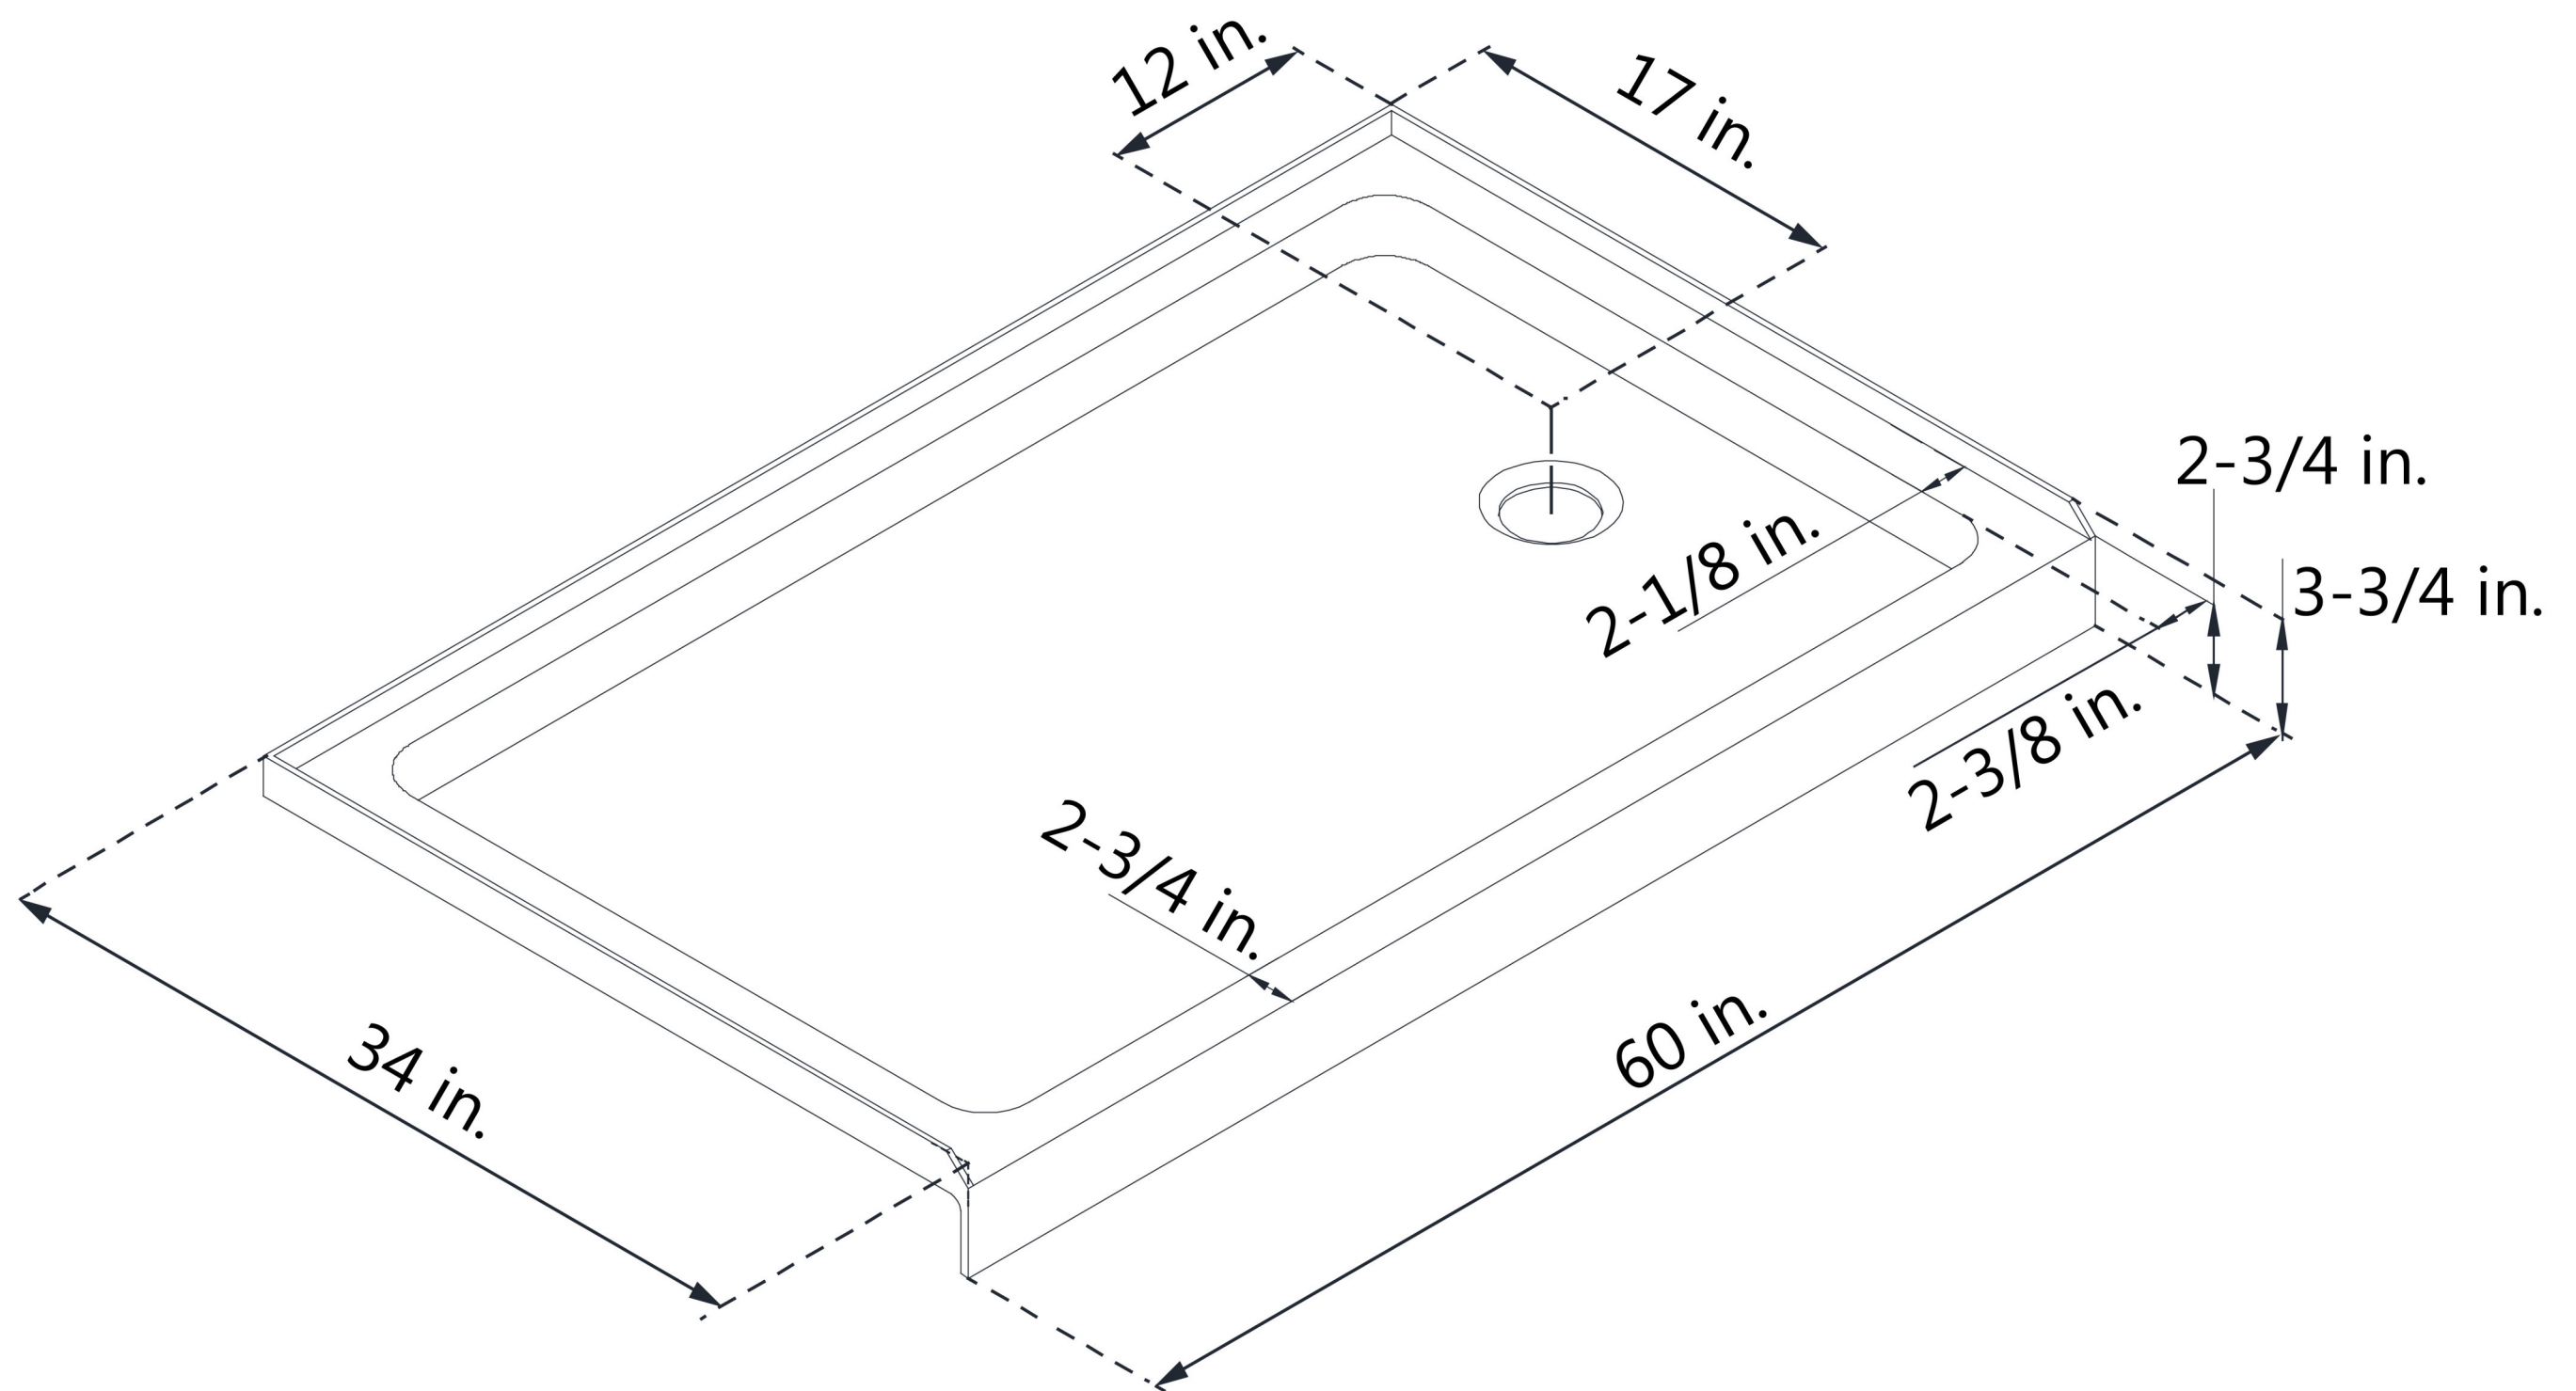

DLT-1134602

SLIMLINE SHOWER BASE

SINGLE THRESHOLD

RIGHT DRAIN

Drain Hole Specs

DreamLine reserves the right to update or modify the hardware or materials pictured without prior notice for the purpose of product improvement and customer satisfaction.