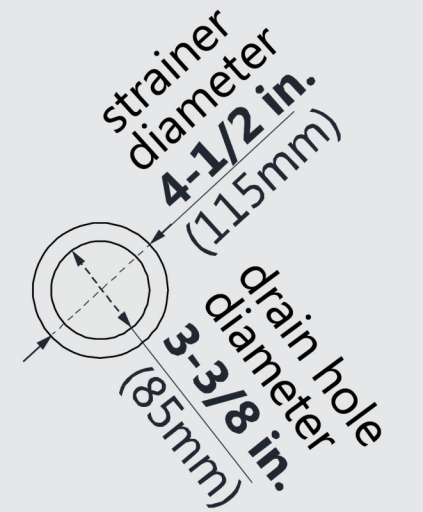

DLT-1134602

SLIMLINE SHOWER BASE

SINGLE THRESHOLD

RIGHT DRAIN

Drain Hole Specs

DreamLine reserves the right to update or modify the hardware or materials pictured without prior notice for the purpose of product improvement and customer satisfaction.