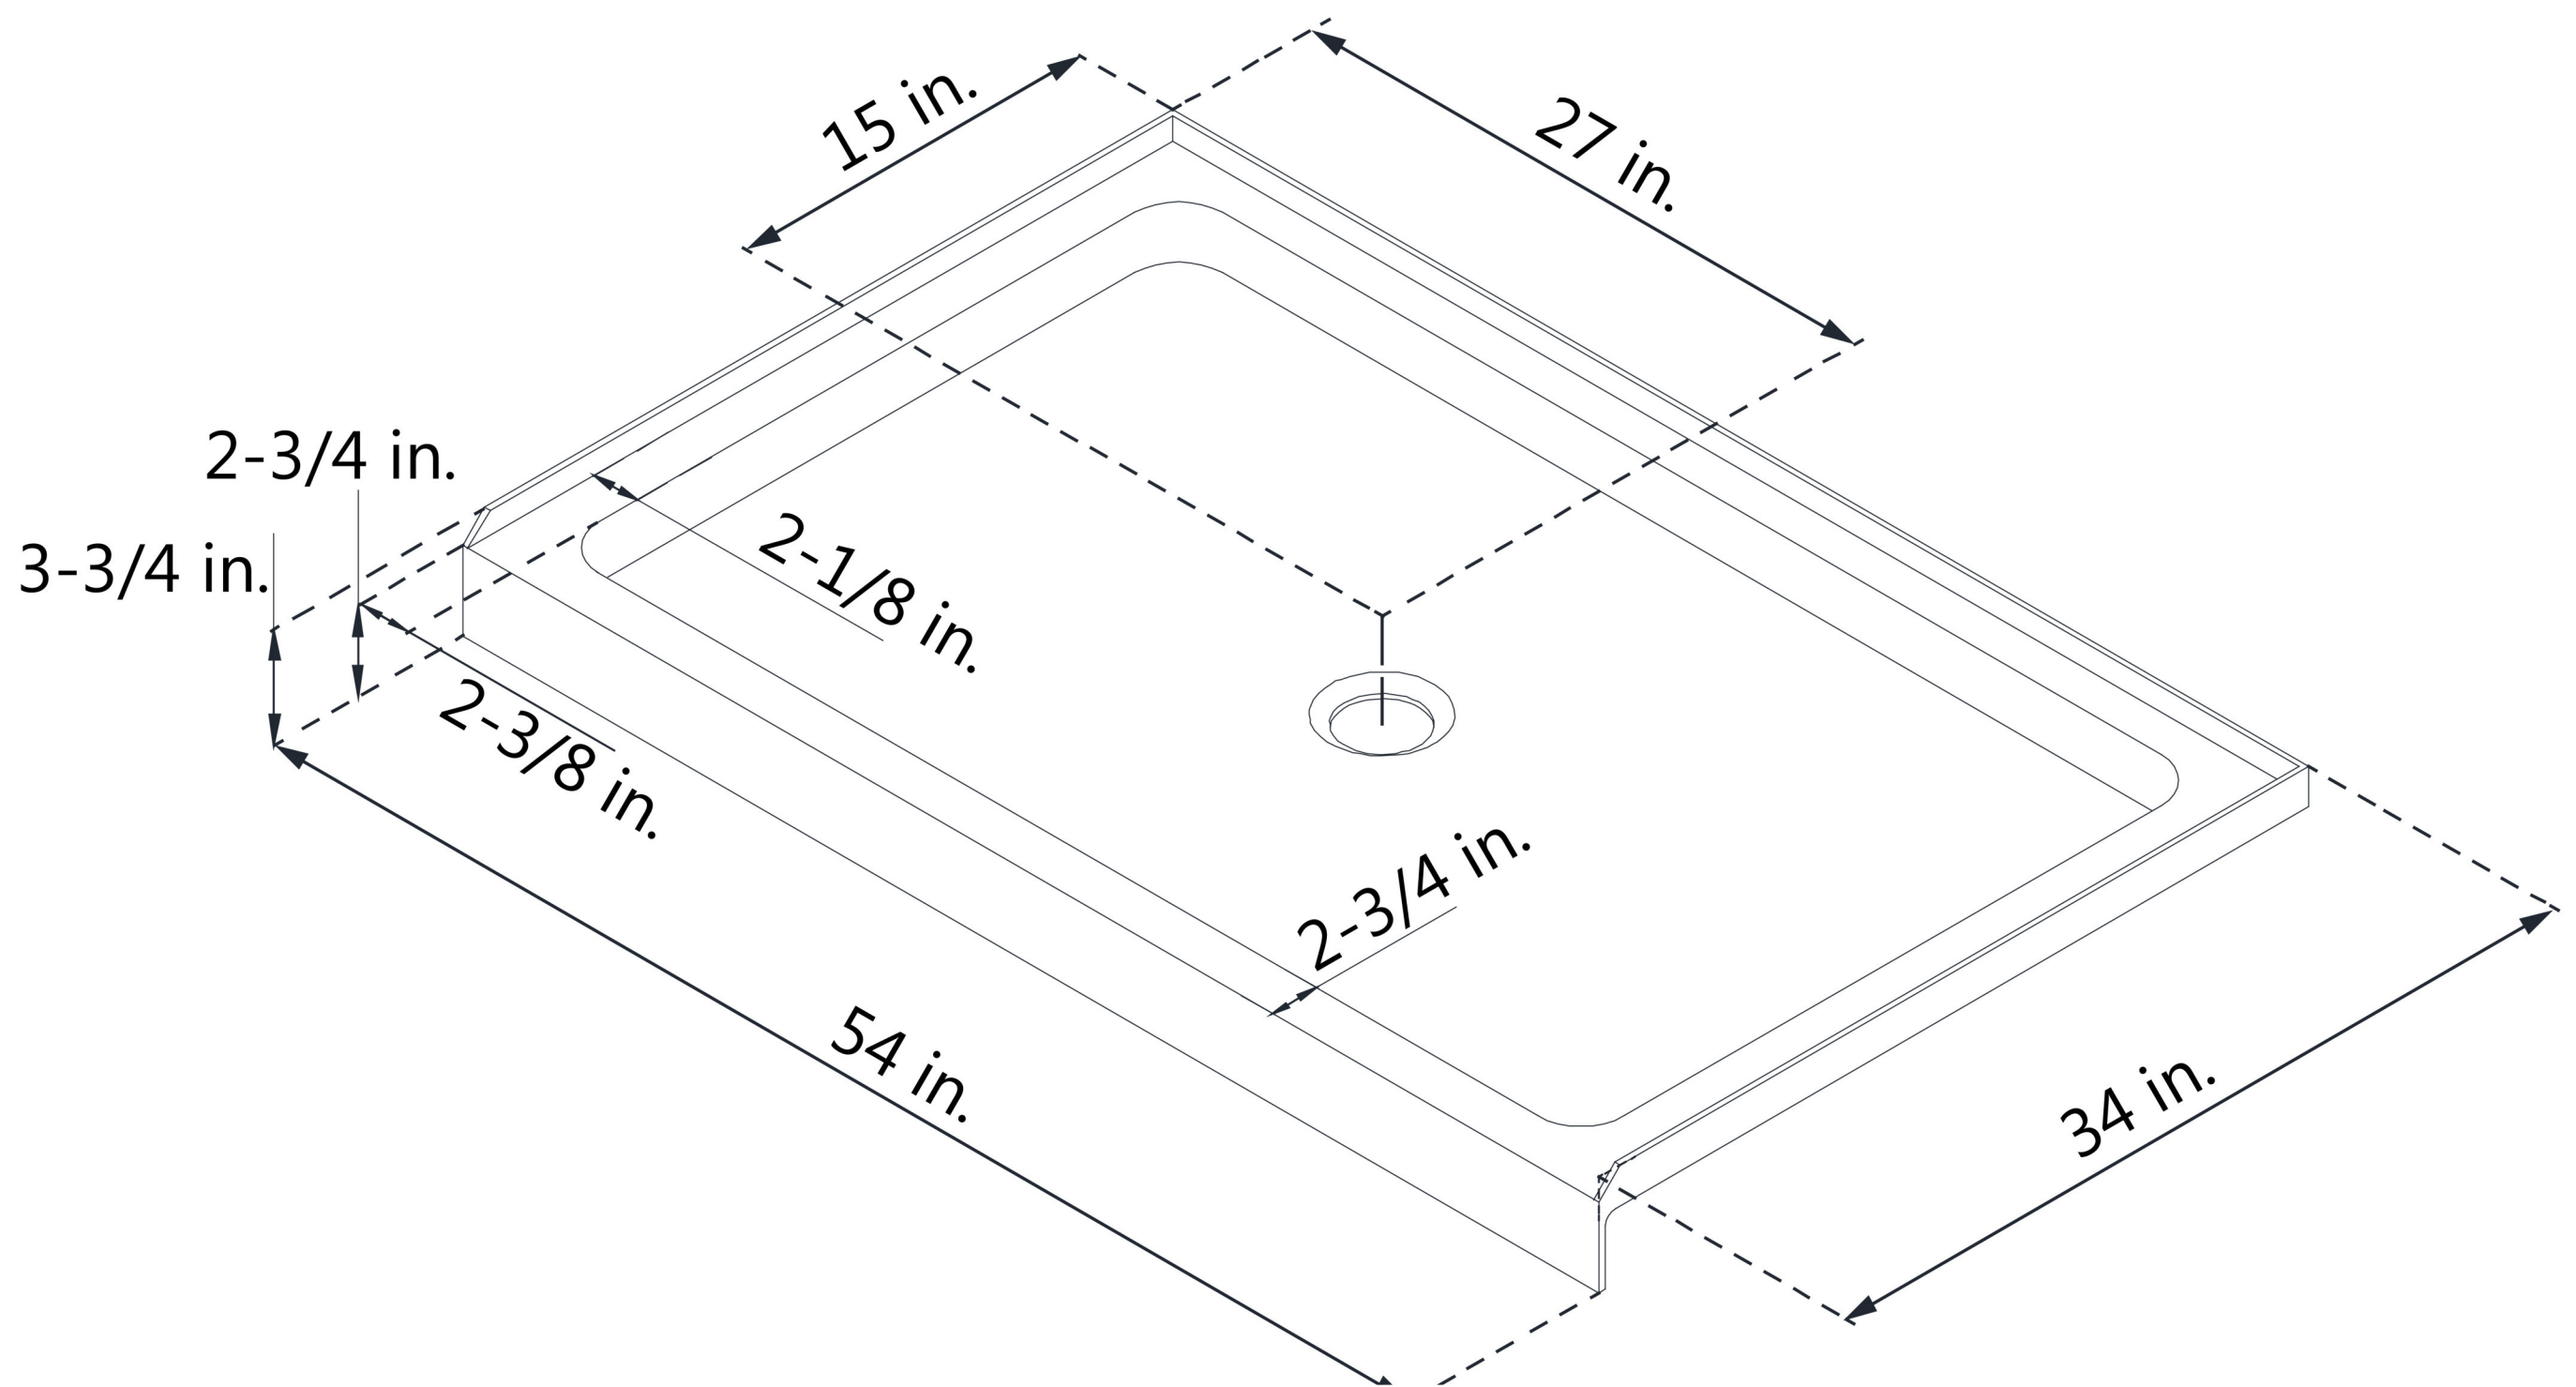

DLT-1134540

SLIMLINE SHOWER BASE

SINGLE THRESHOLD

CENTER DRAIN

Drain Hole Specs

DreamLine reserves the right to update or modify the hardware or materials pictured without prior notice for the purpose of product improvement and customer satisfaction.