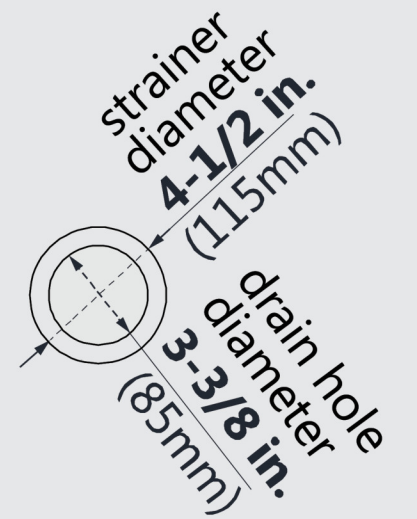

DLT-1134540

SLIMLINE SHOWER BASE

SINGLE THRESHOLD

CENTER DRAIN

Drain Hole Specs

DreamLine reserves the right to update or modify the hardware or materials pictured without prior notice for the purpose of product improvement and customer satisfaction.