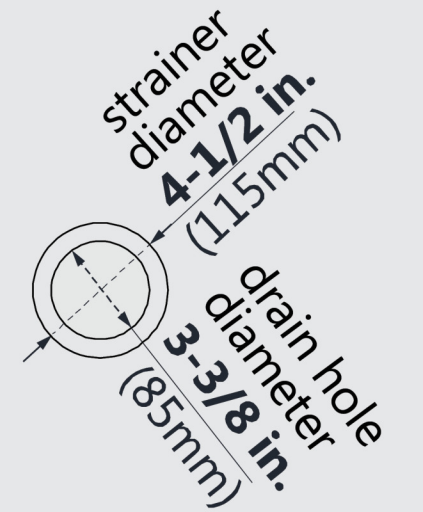

## DLT-1134480

SLIMLINE SHOWERBASE

SINGLE THRESHOLD

**CENTER DRAIN**

### Drain Hole Specs

DreamLine reserves the right to update or modify the hardware or materials pictured without prior notice for the purpose of product improvement and customer satisfaction.