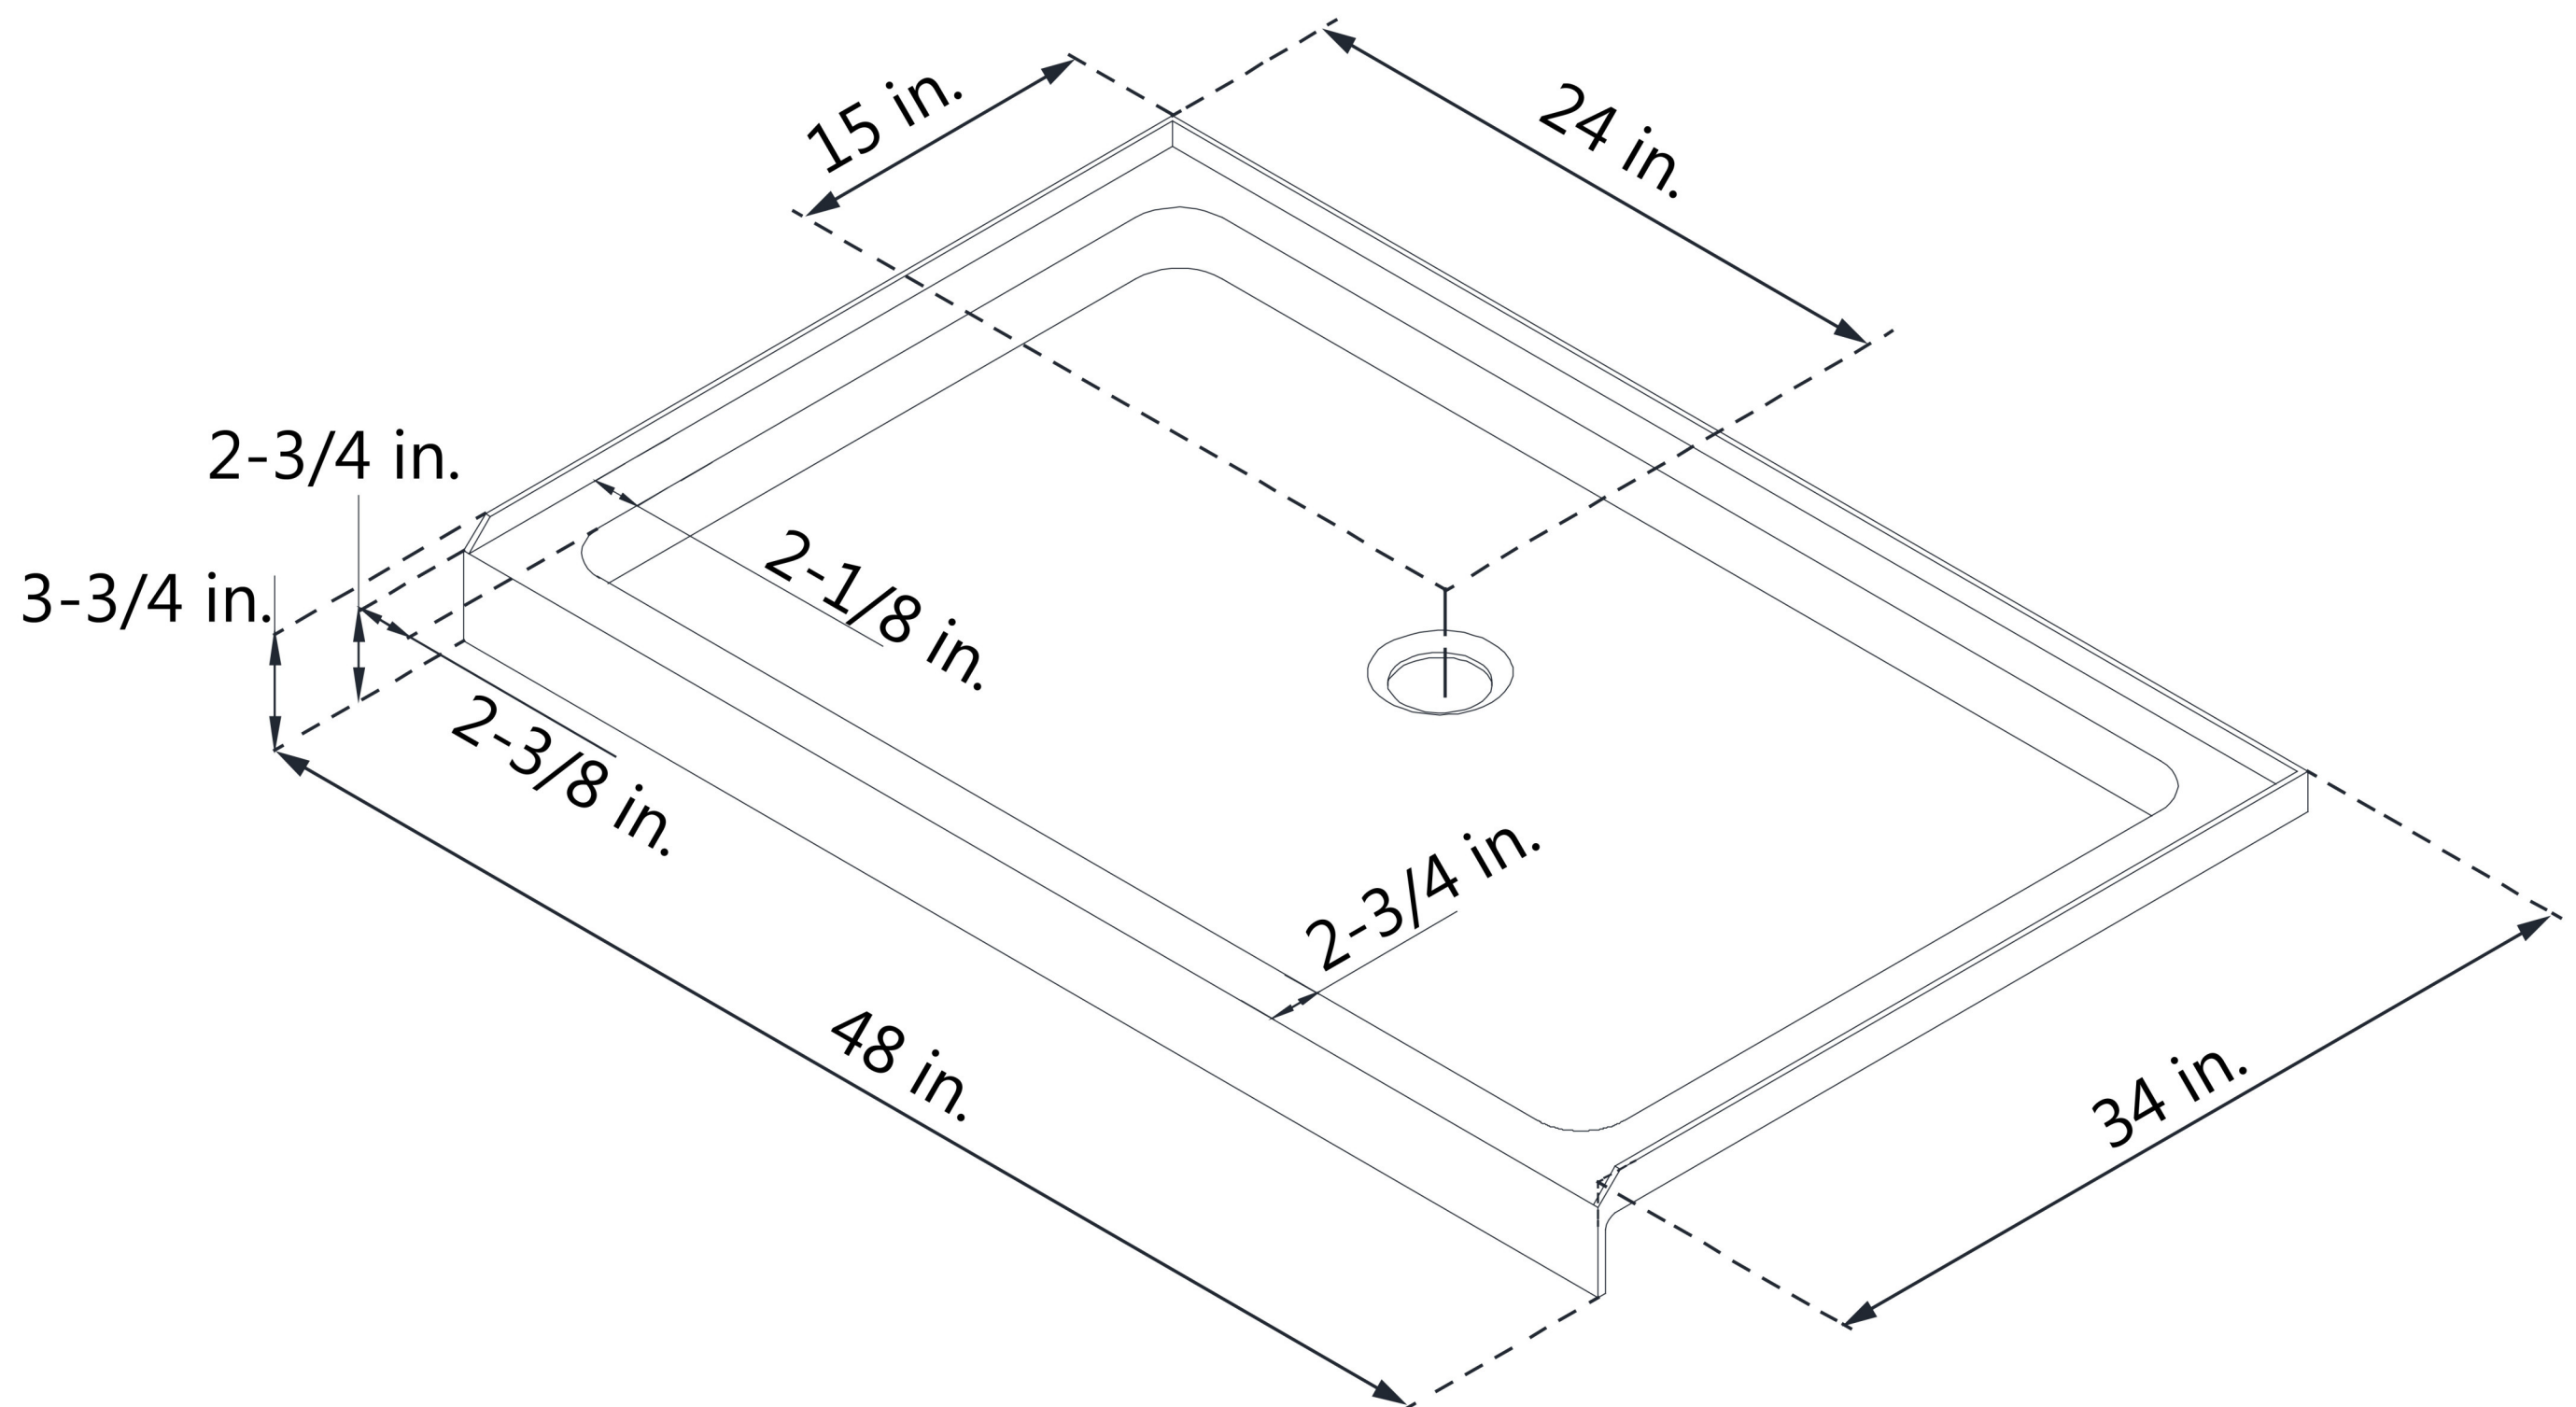

## DLT-1134480

SLIMLINE SHOWERBASE

SINGLE THRESHOLD

**CENTER DRAIN**

### Drain Hole Specs

DreamLine reserves the right to update or modify the hardware or materials pictured without prior notice for the purpose of product improvement and customer satisfaction.