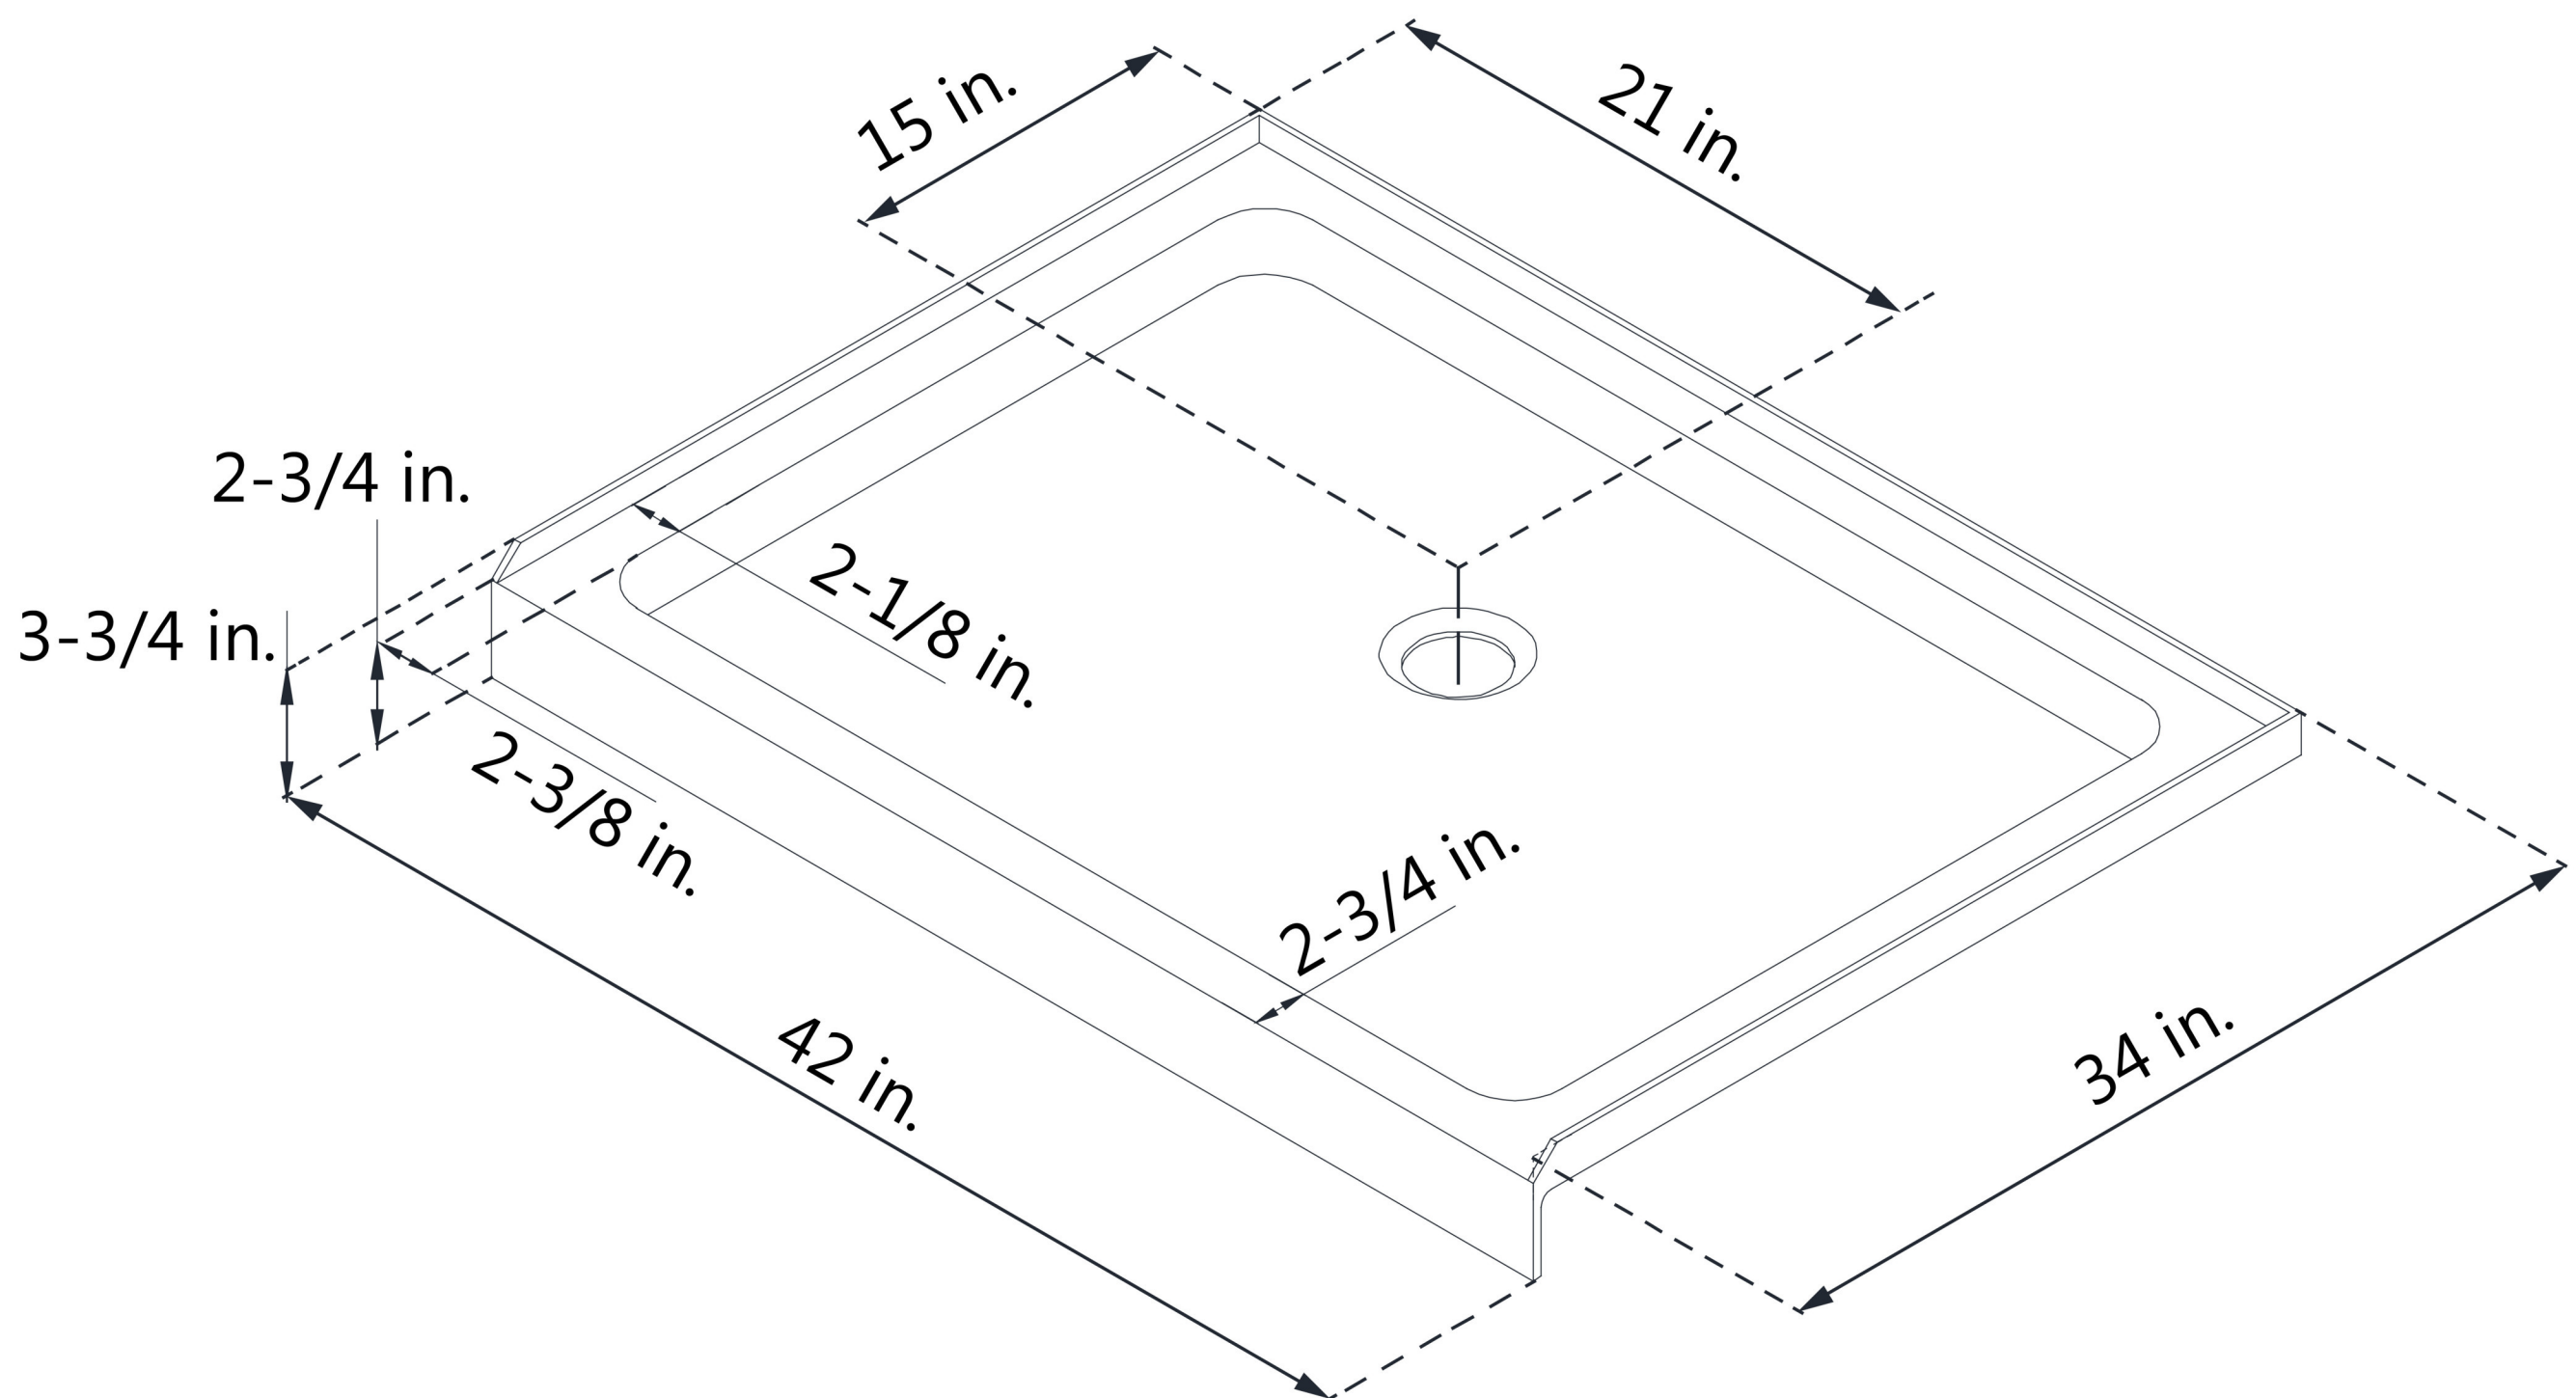

DLT-1134420

SLIMLINE SHOWERBASE

SINGLE THRESHOLD

CENTER DRAIN

Drain Hole Specs

DreamLine reserves the right to update or modify the hardware or materials pictured without prior notice for the purpose of product improvement and customer satisfaction.