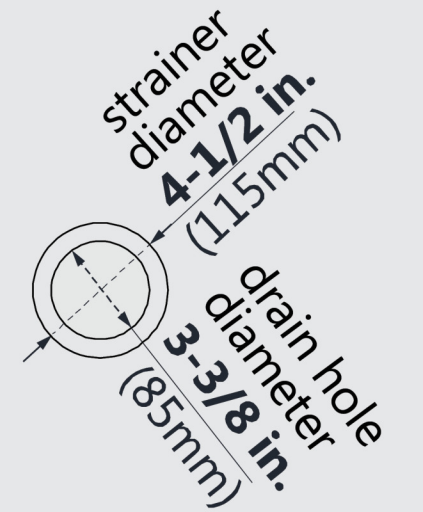

DLT-1134420

SLIMLINE SHOWERBASE

SINGLE THRESHOLD

CENTER DRAIN

Drain Hole Specs

DreamLine reserves the right to update or modify the hardware or materials pictured without prior notice for the purpose of product improvement and customer satisfaction.