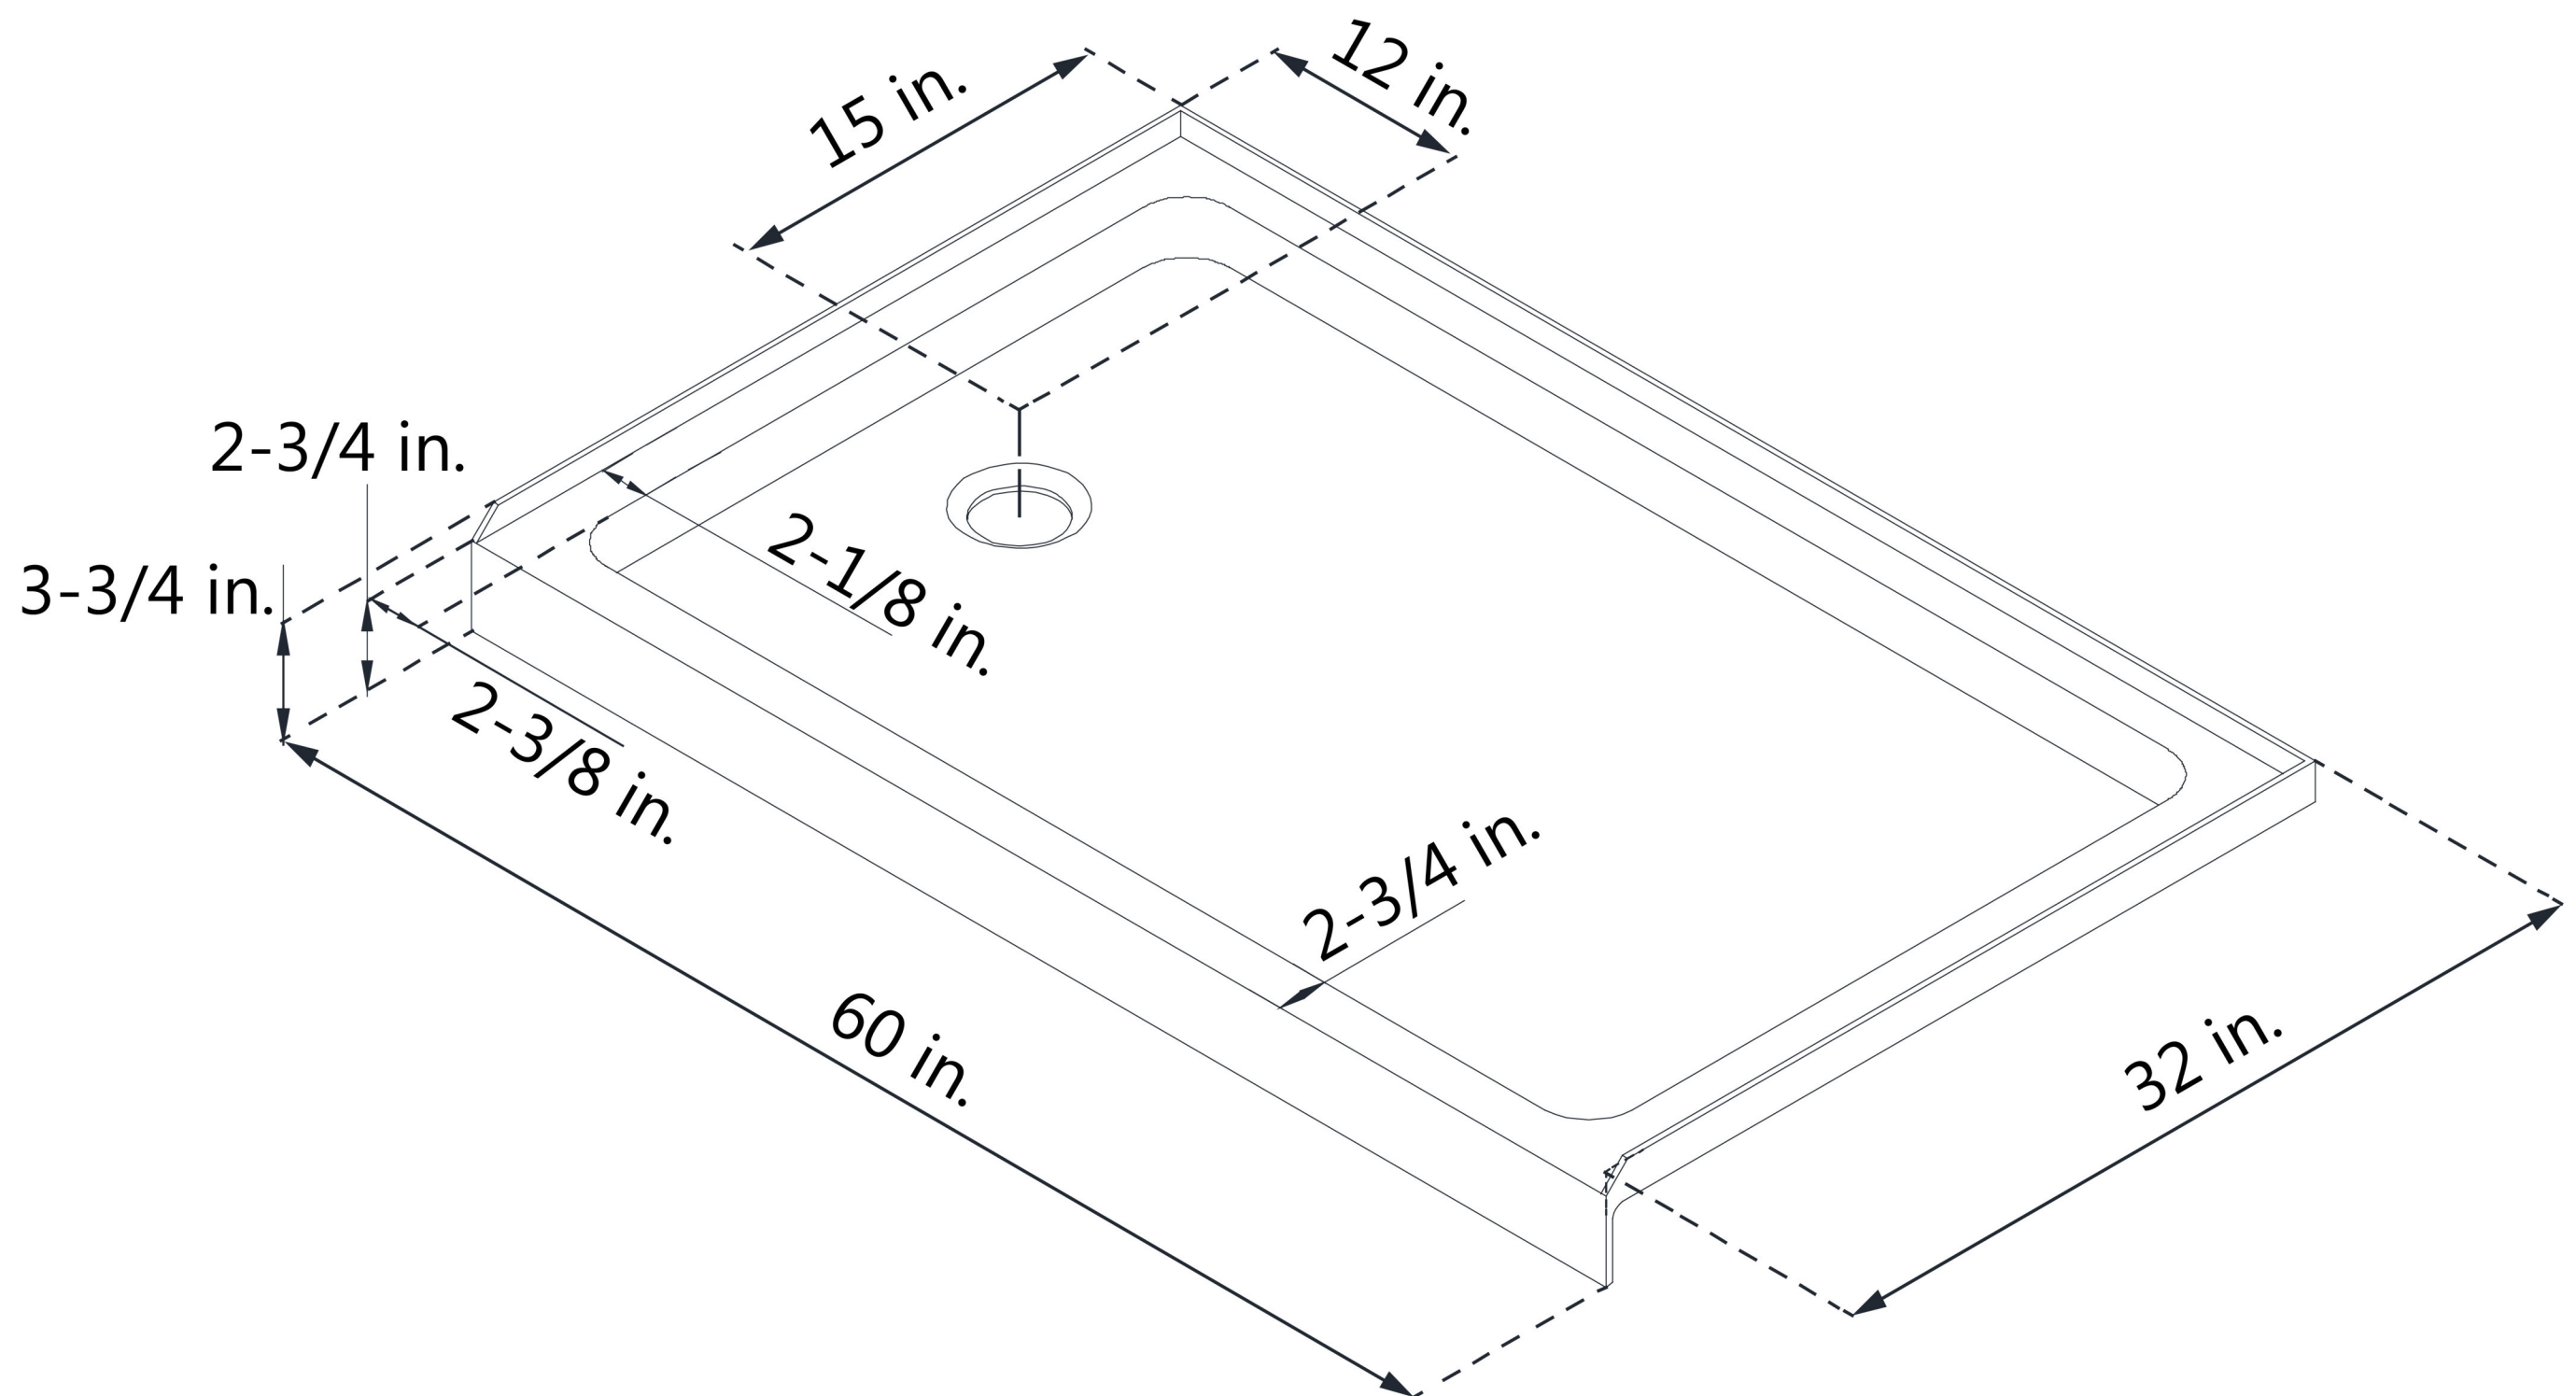

DLT-1132601

SLIMLINE SHOWERBASE

SINGLE THRESHOLD

LEFT DRAIN

Drain Hole Specs

DreamLine reserves the right to update or modify the hardware or materials pictured without prior notice for the purpose of product improvement and customer satisfaction.