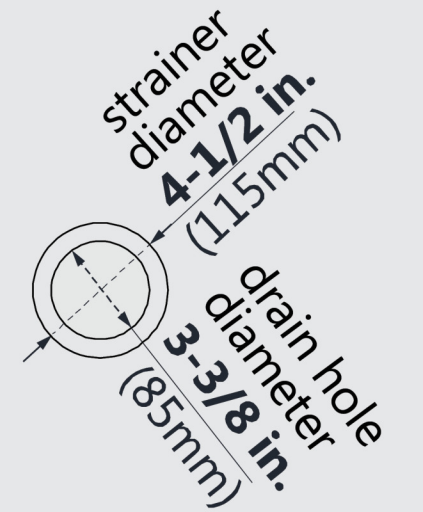

DLT-1132601

SLIMLINE SHOWERBASE

SINGLE THRESHOLD

LEFT DRAIN

Drain Hole Specs

DreamLine reserves the right to update or modify the hardware or materials pictured without prior notice for the purpose of product improvement and customer satisfaction.