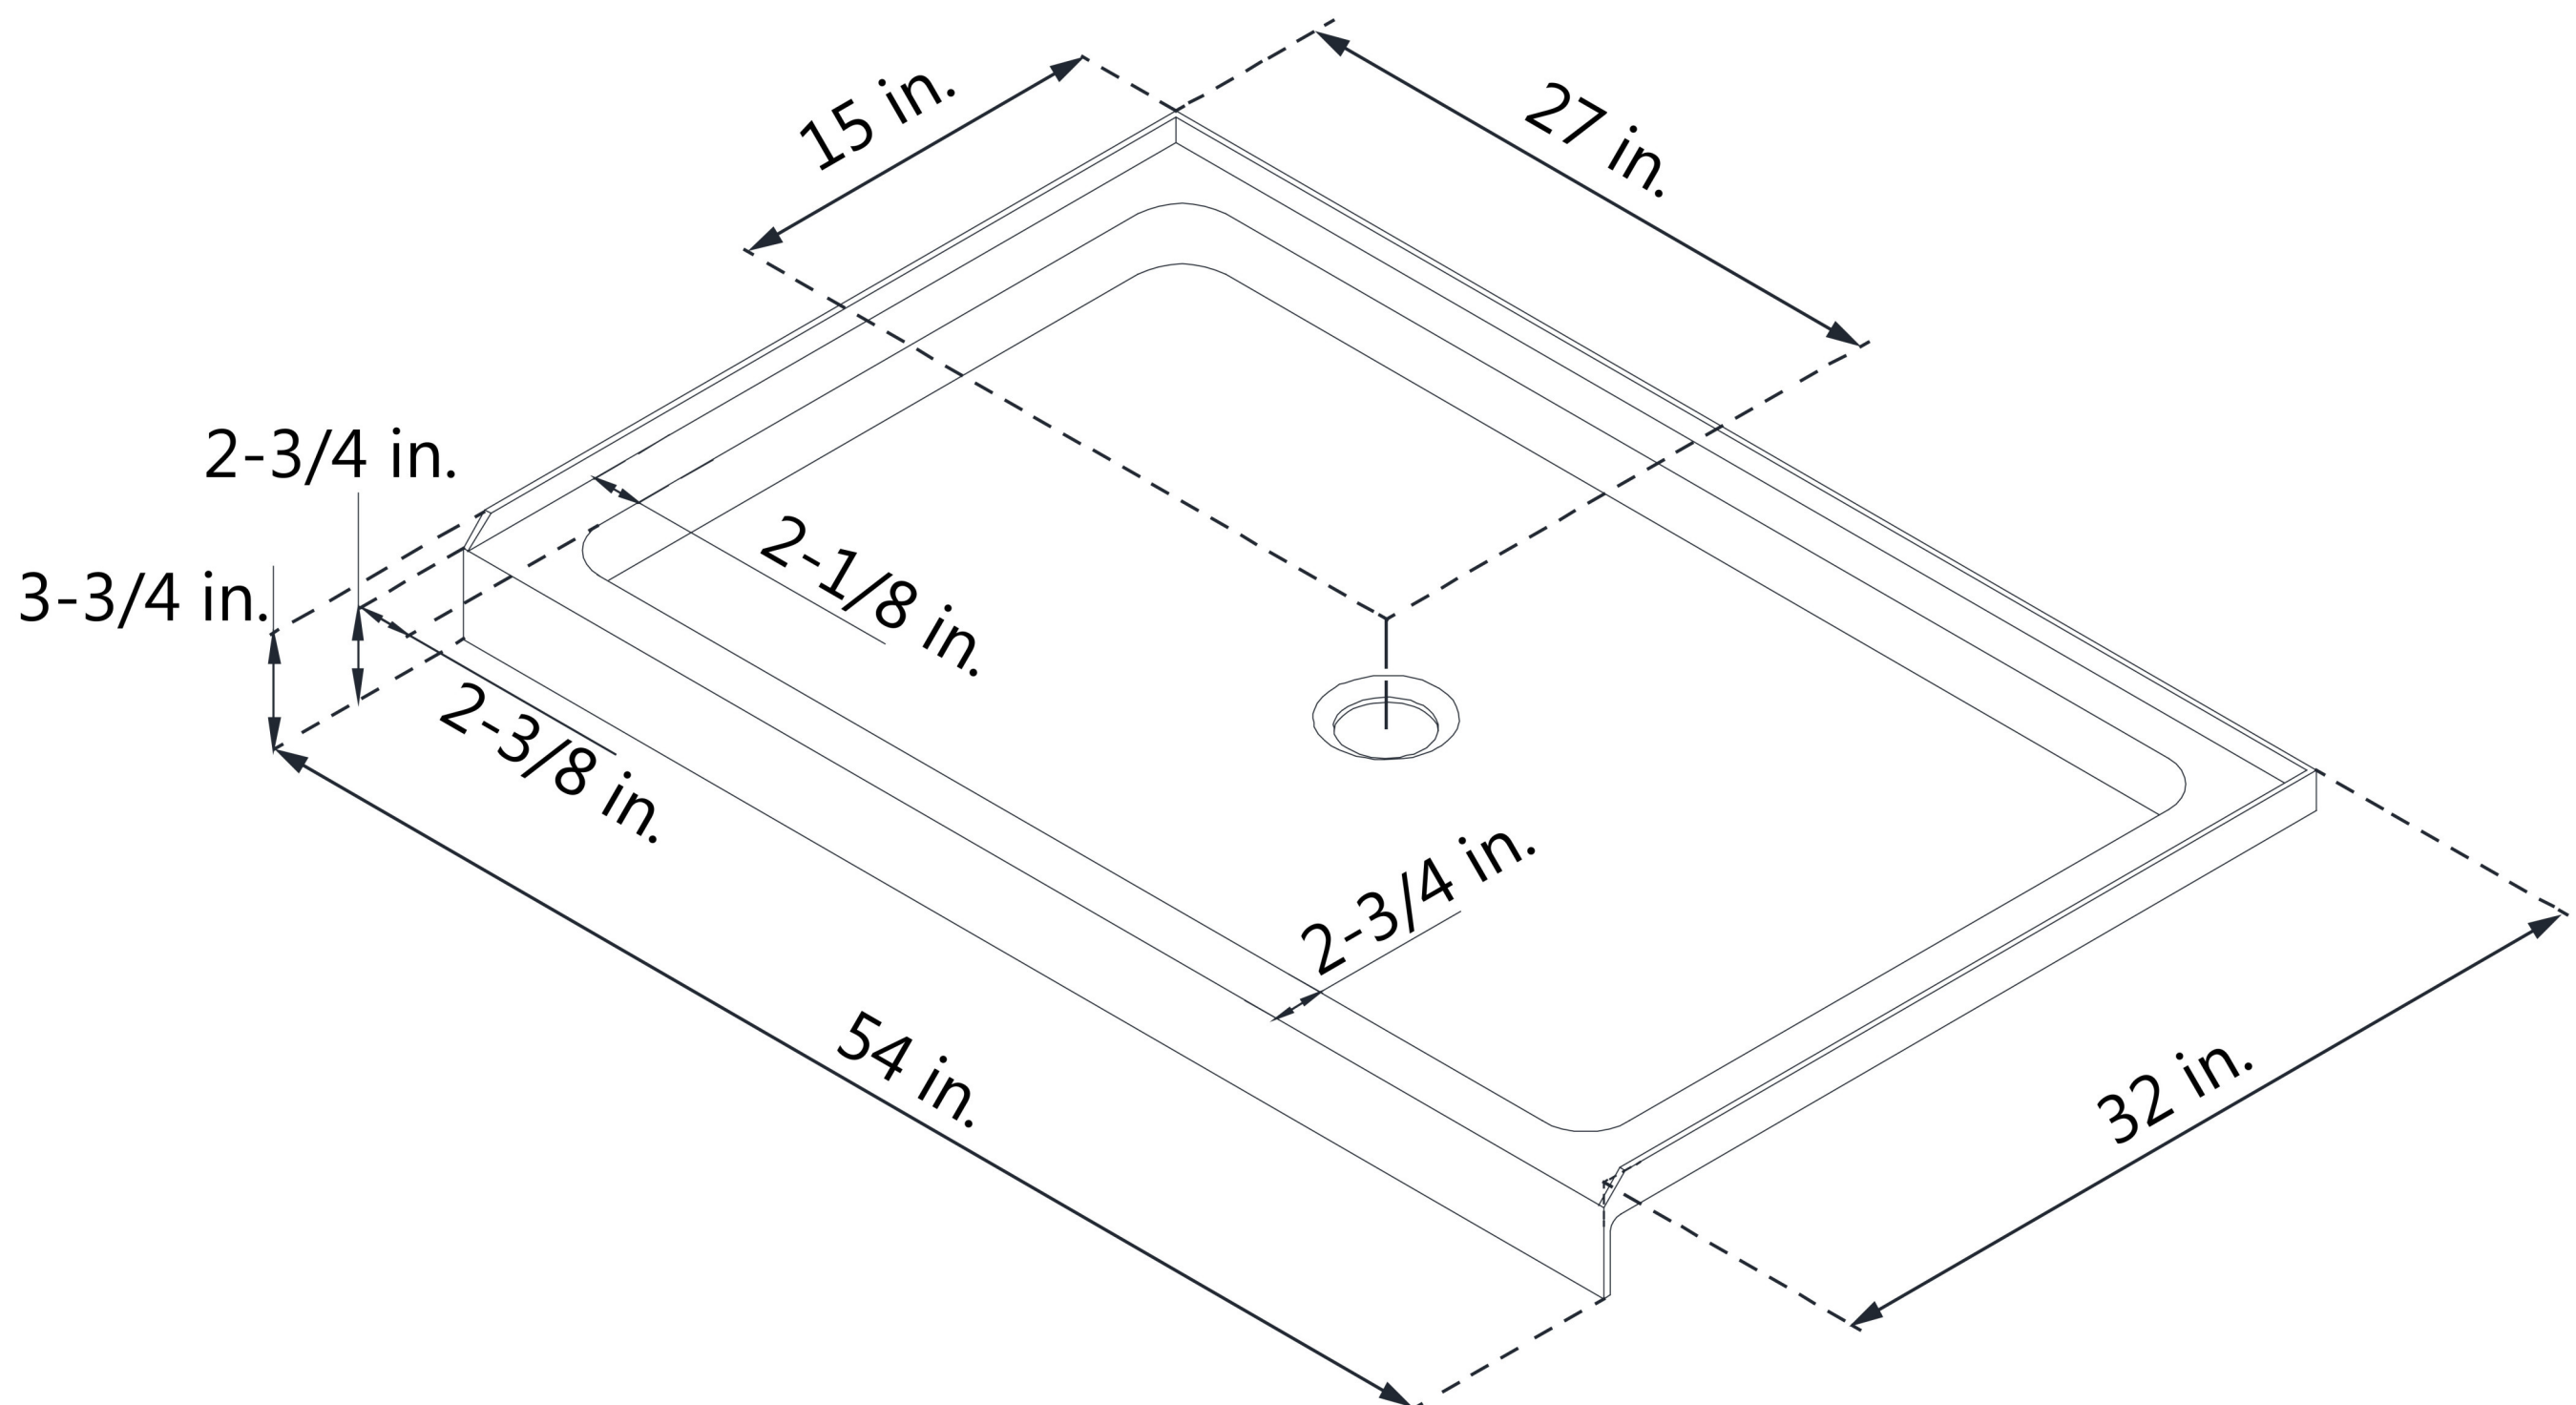

DLT-1132540

SLIMLINE SHOWERBASE

SINGLE THRESHOLD

CENTER DRAIN

Drain Hole Specs

DreamLine reserves the right to update or modify the hardware or materials pictured without prior notice for the purpose of product improvement and customer satisfaction.