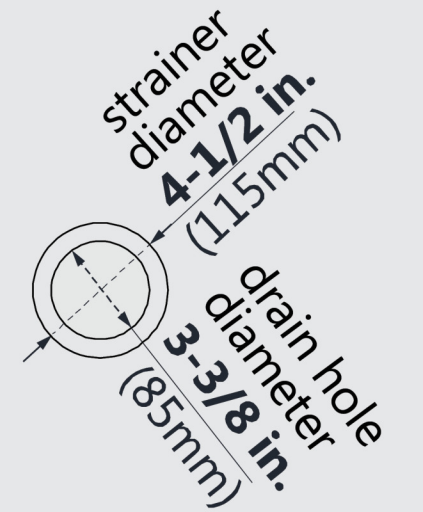

DLT-1132540

SLIMLINE SHOWERBASE

SINGLE THRESHOLD

CENTER DRAIN

Drain Hole Specs

DreamLine reserves the right to update or modify the hardware or materials pictured without prior notice for the purpose of product improvement and customer satisfaction.