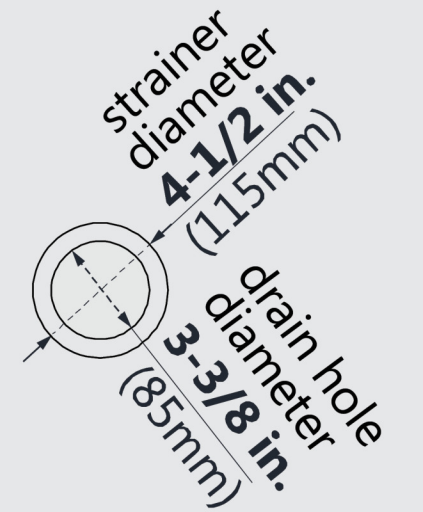

DLT-1132480

SLIMLINE SHOWERBASE

SINGLE THRESHOLD

CENTER DRAIN

Drain Hole Specs

DreamLine reserves the right to update or modify the hardware or materials pictured without prior notice for the purpose of product improvement and customer satisfaction.