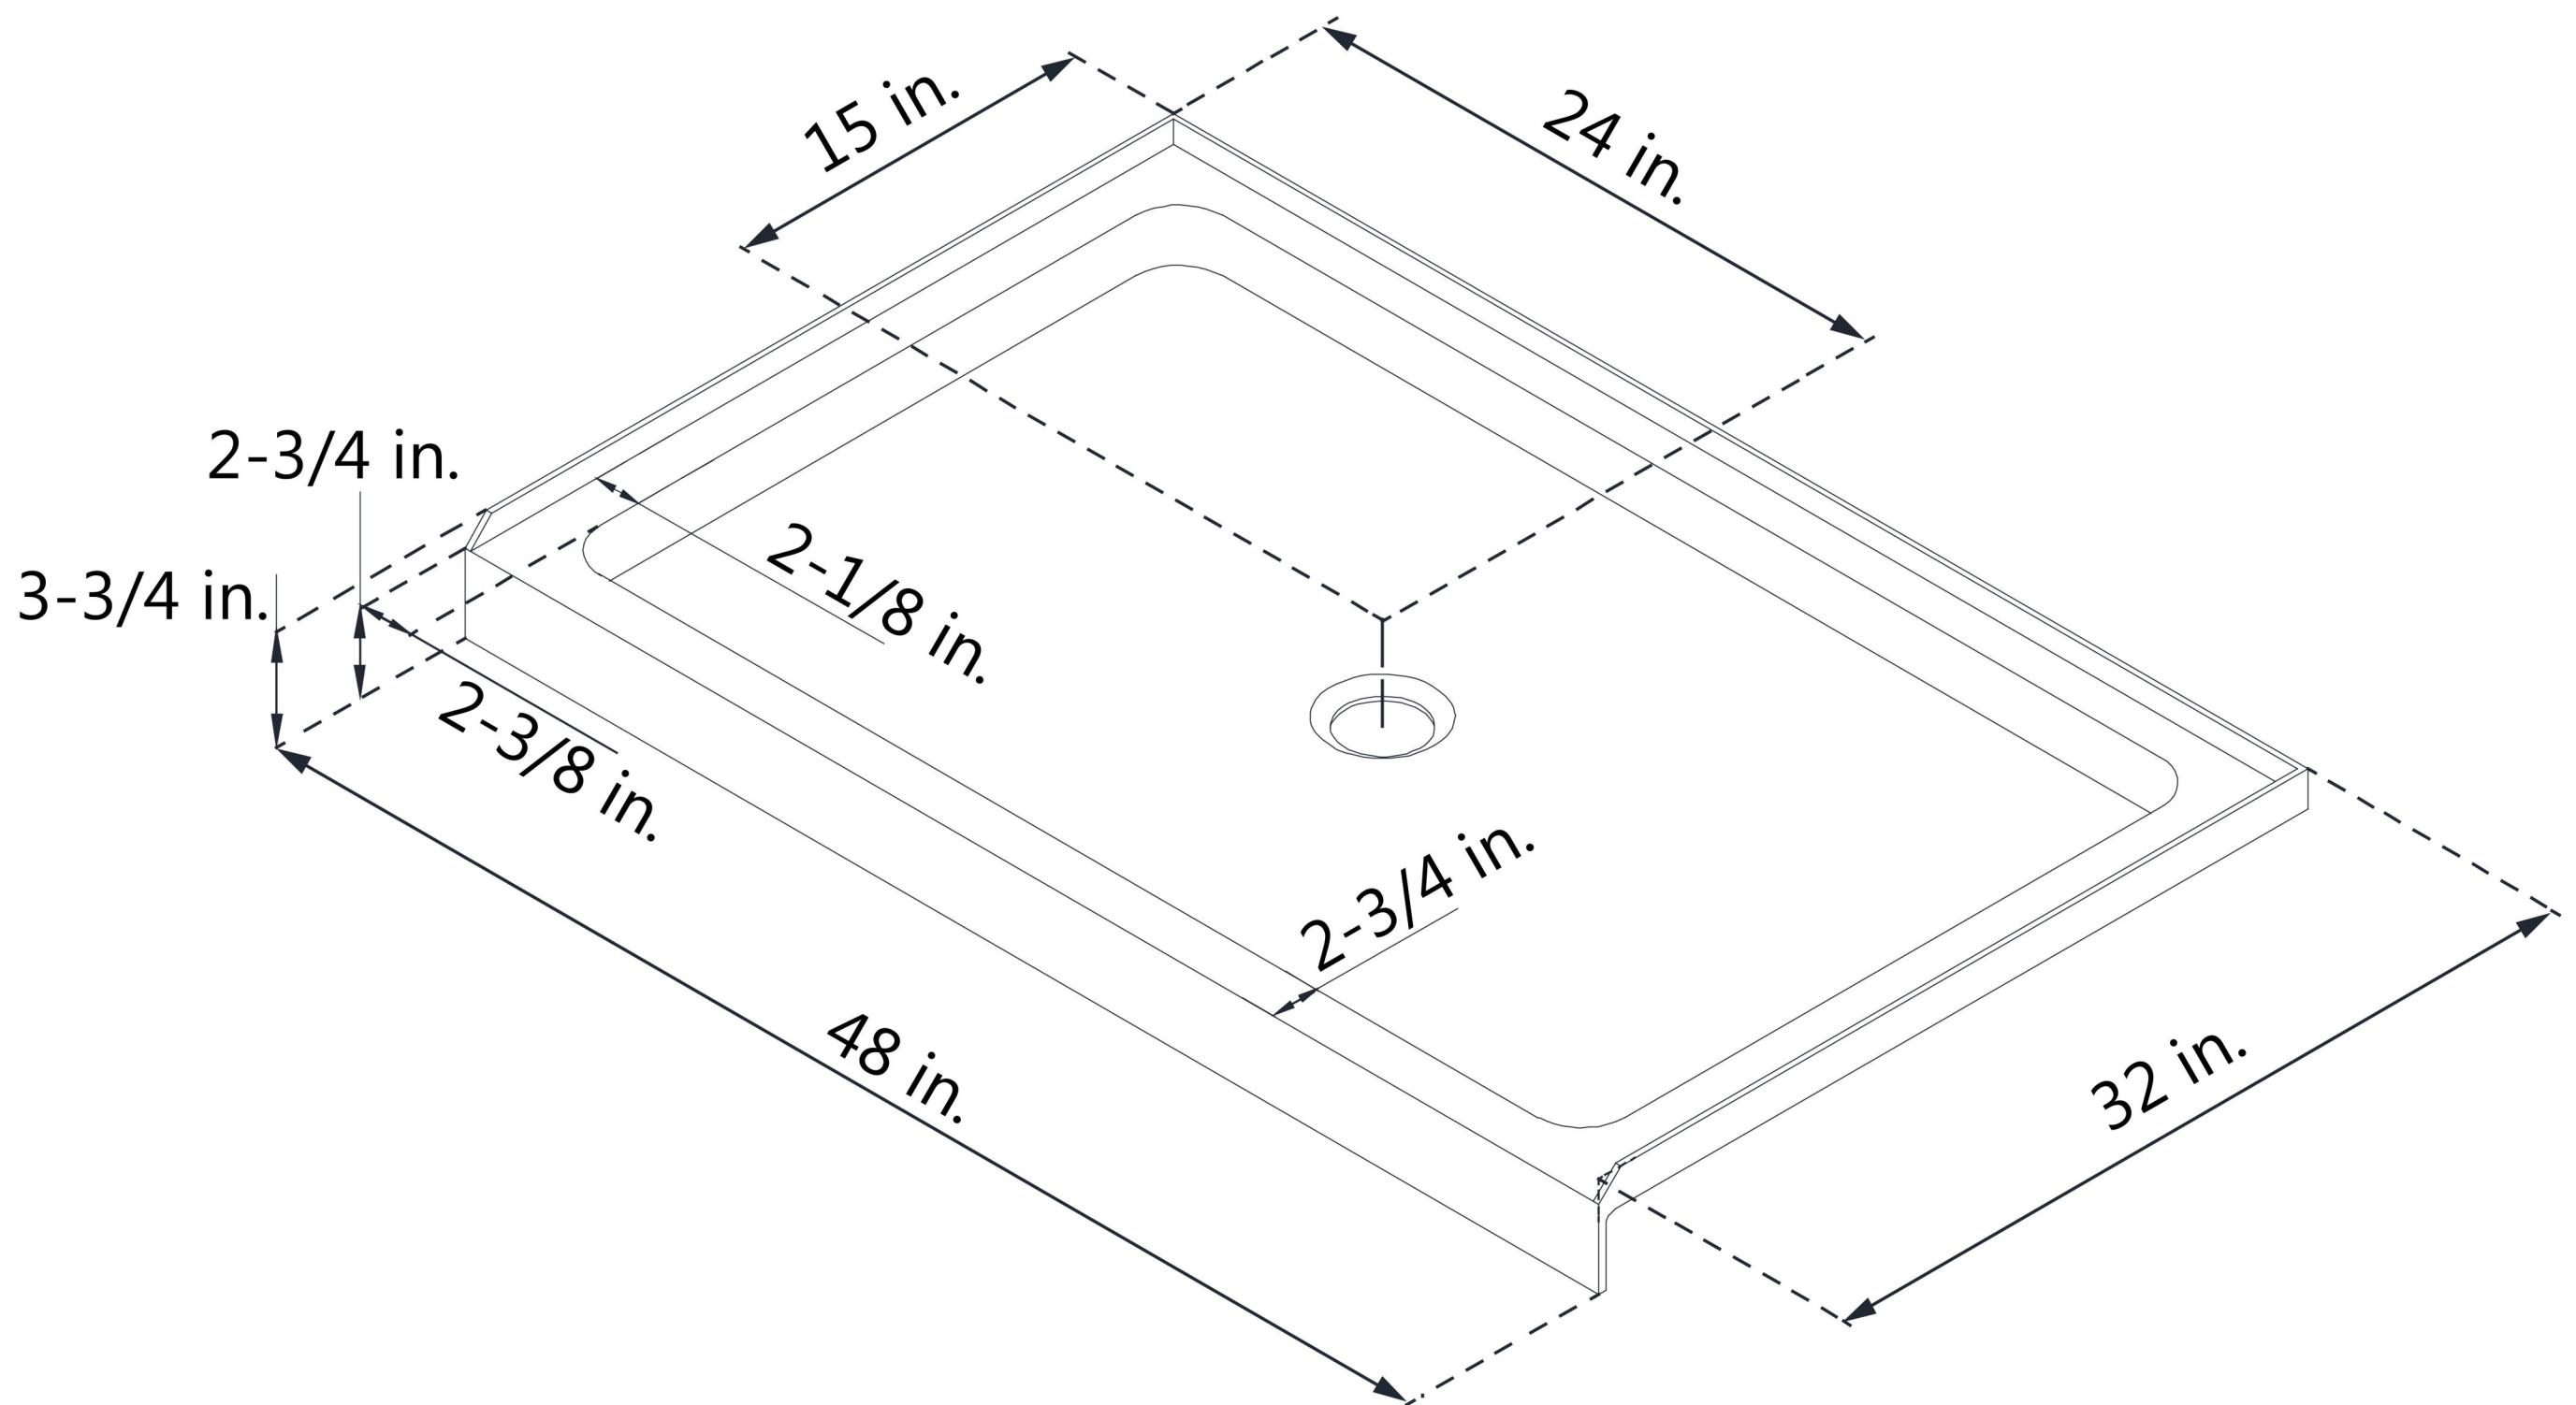

DLT-1132480

SLIMLINE SHOWERBASE

SINGLE THRESHOLD

CENTER DRAIN

Drain Hole Specs

DreamLine reserves the right to update or modify the hardware or materials pictured without prior notice for the purpose of product improvement and customer satisfaction.