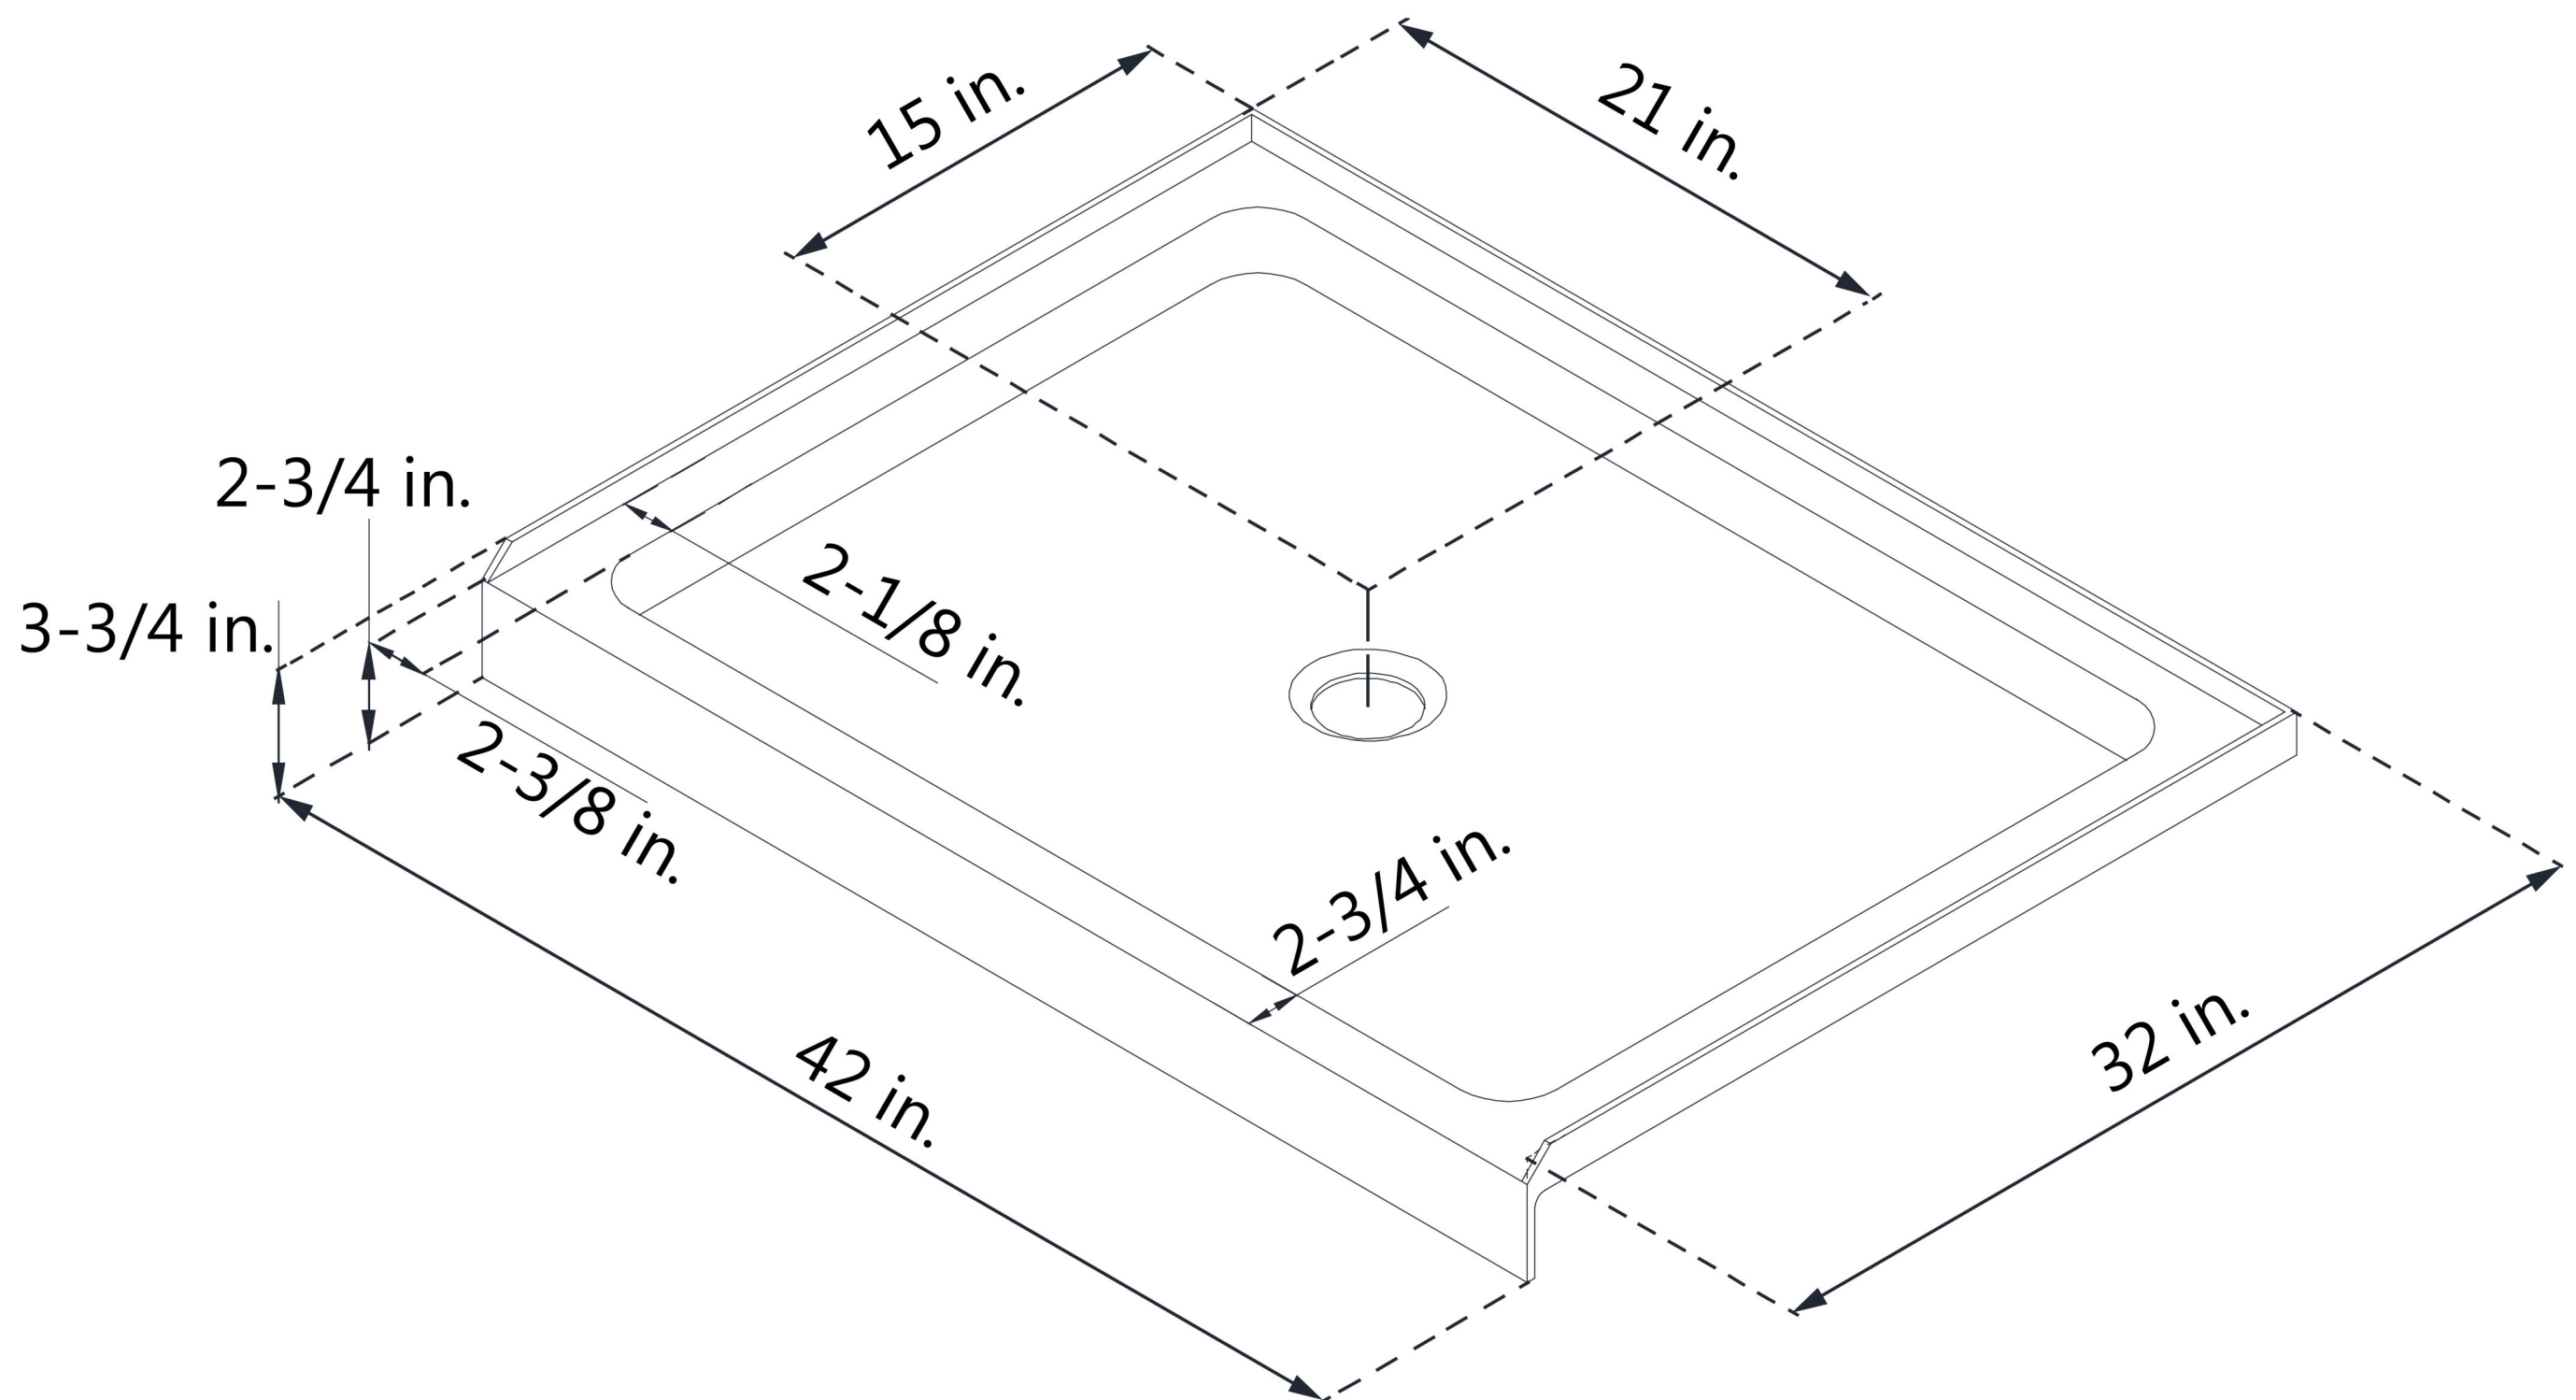

DLT-1132420

SLIMLINE SHOWERBASE

SINGLE THRESHOLD

CENTER DRAIN

Drain Hole Specs

DreamLine reserves the right to update or modify the hardware or materials pictured without prior notice for the purpose of product improvement and customer satisfaction.