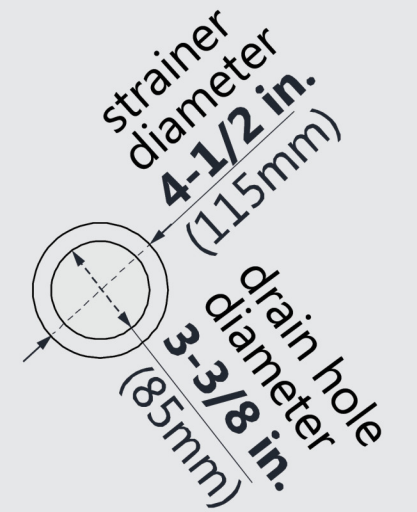

DLT-1132420

SLIMLINE SHOWERBASE

SINGLE THRESHOLD

CENTER DRAIN

Drain Hole Specs

DreamLine reserves the right to update or modify the hardware or materials pictured without prior notice for the purpose of product improvement and customer satisfaction.