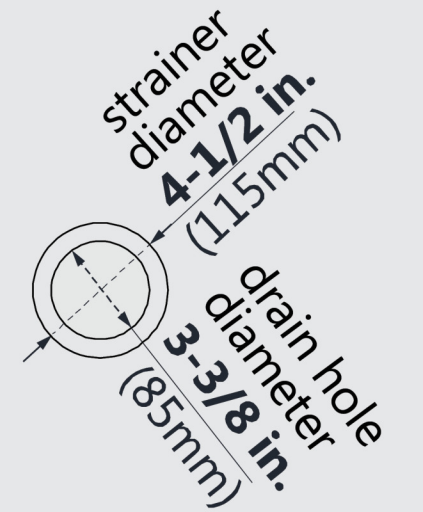

DLT-1132320

SLIMLINE SHOWERBASE

SINGLE THRESHOLD

CENTER DRAIN

Drain Hole Specs

DreamLine reserves the right to update or modify the hardware or materials pictured without prior notice for the purpose of product improvement and customer satisfaction.