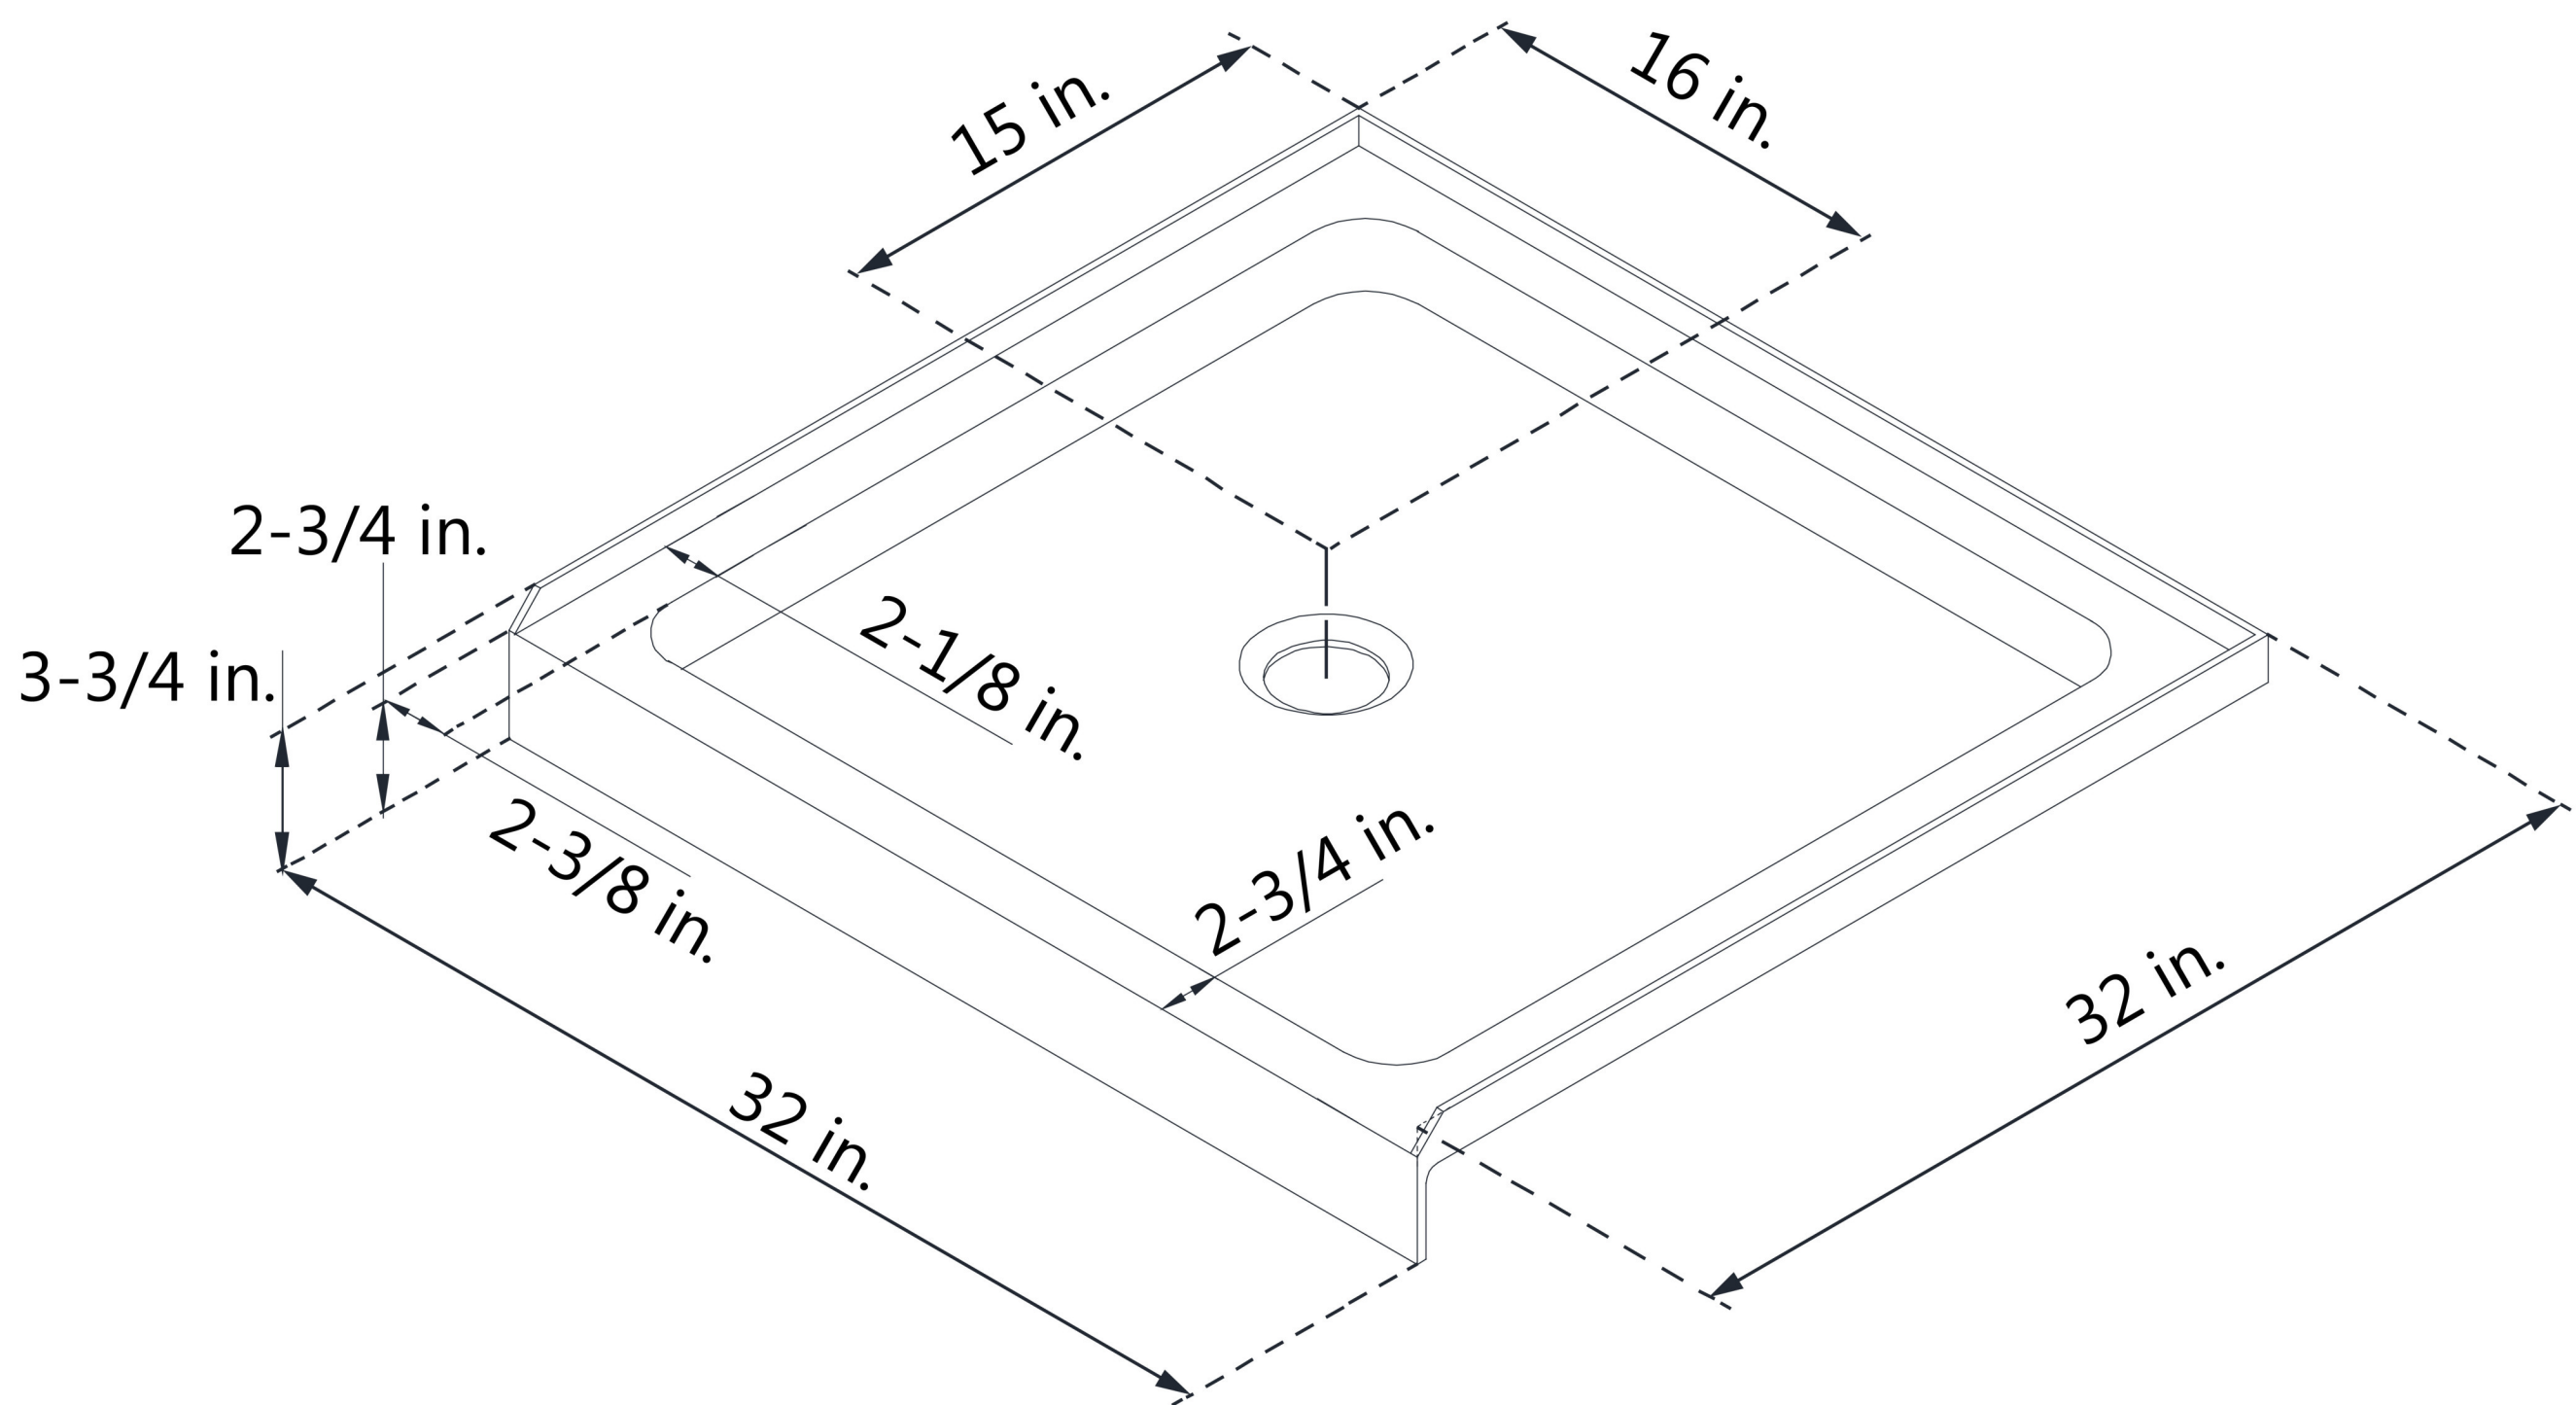

DLT-1132320

SLIMLINE SHOWERBASE

SINGLE THRESHOLD

CENTER DRAIN

Drain Hole Specs

DreamLine reserves the right to update or modify the hardware or materials pictured without prior notice for the purpose of product improvement and customer satisfaction.