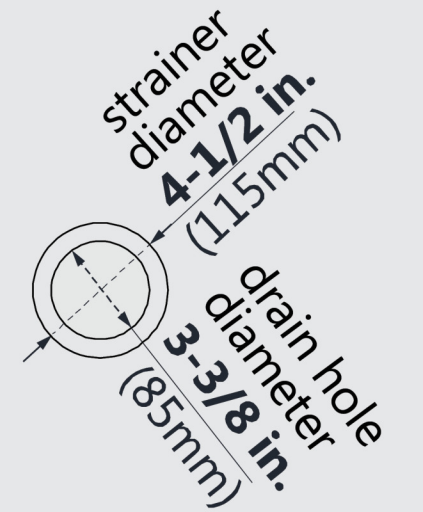

DLT-1130601

SLIMLINE SHOWER BASE

SINGLE THRESHOLD

LEFT DRAIN

Drain Hole Specs

DreamLine reserves the right to update or modify the hardware or materials pictured without prior notice for the purpose of product improvement and customer satisfaction.