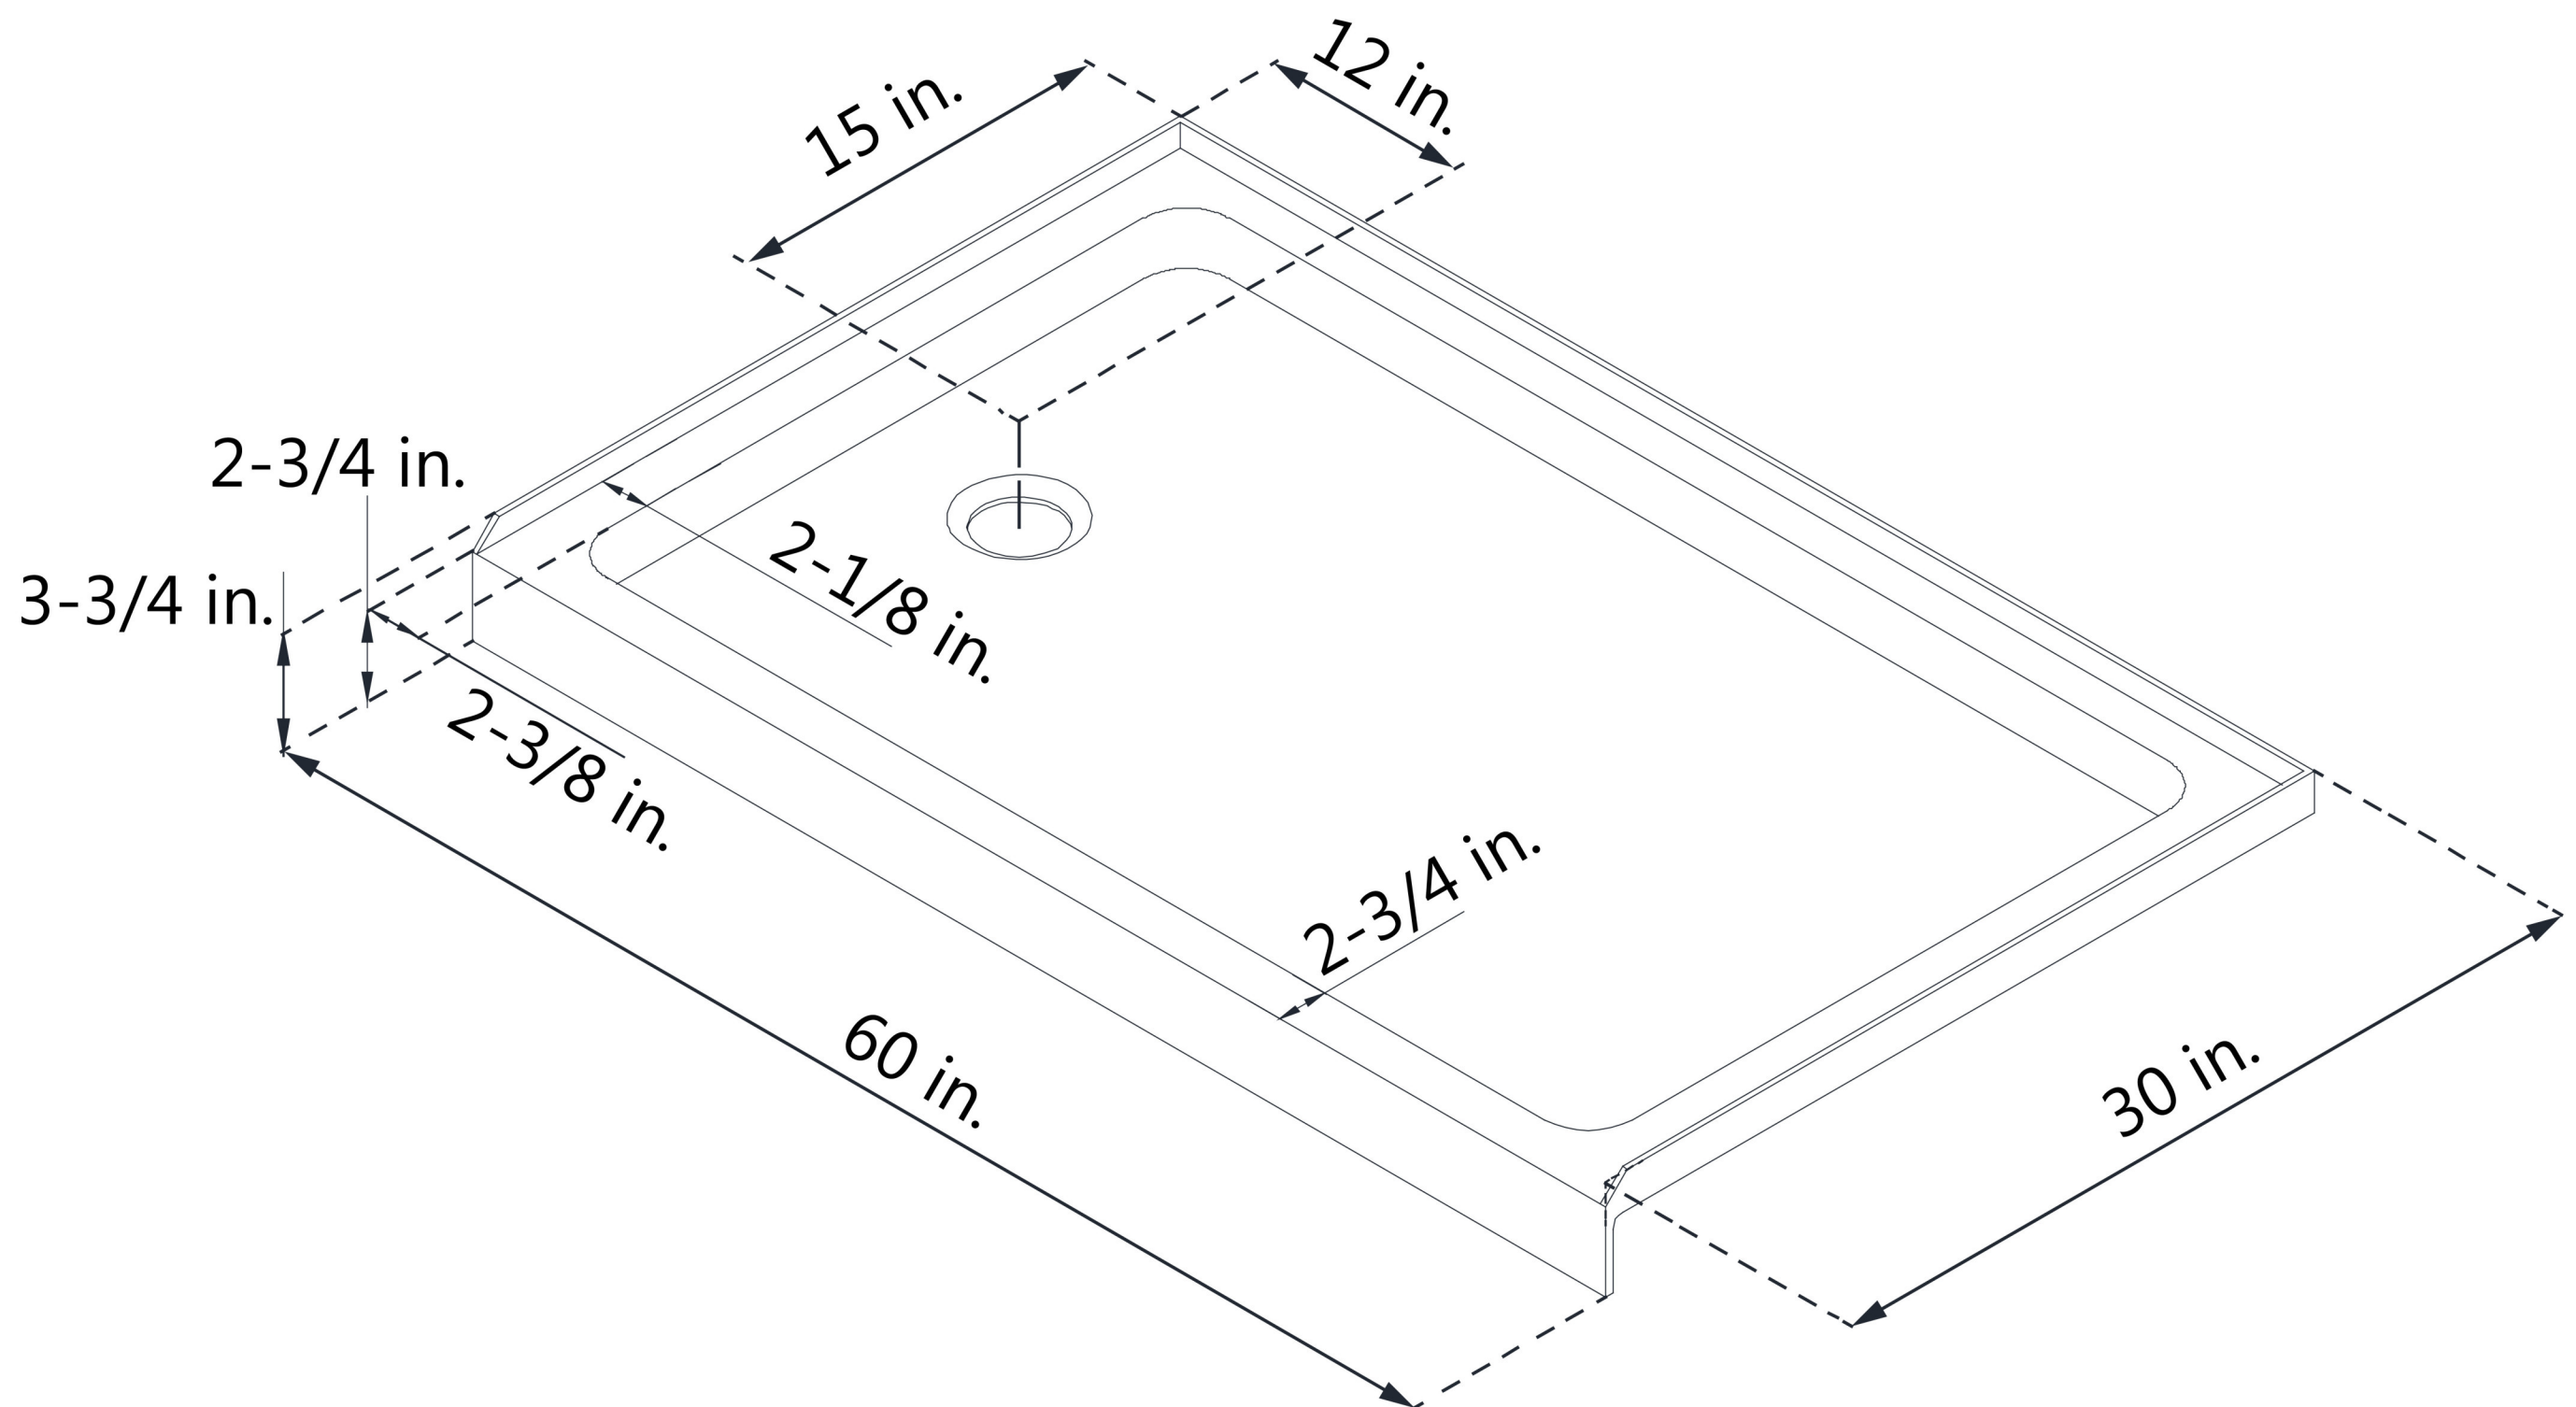

DLT-1130601

SLIMLINE SHOWER BASE

SINGLE THRESHOLD

LEFT DRAIN

Drain Hole Specs

DreamLine reserves the right to update or modify the hardware or materials pictured without prior notice for the purpose of product improvement and customer satisfaction.