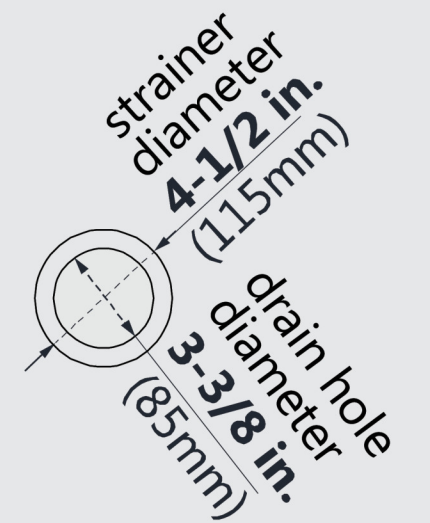

DLT-1042420

SLIMLINE SHOWER BASE

DOUBLE THRESHOLD

CORNER DRAIN

Drain Hole Specs

DreamLine reserves the right to update or modify the hardware or materials pictured without prior notice for the purpose of product improvement and customer satisfaction.