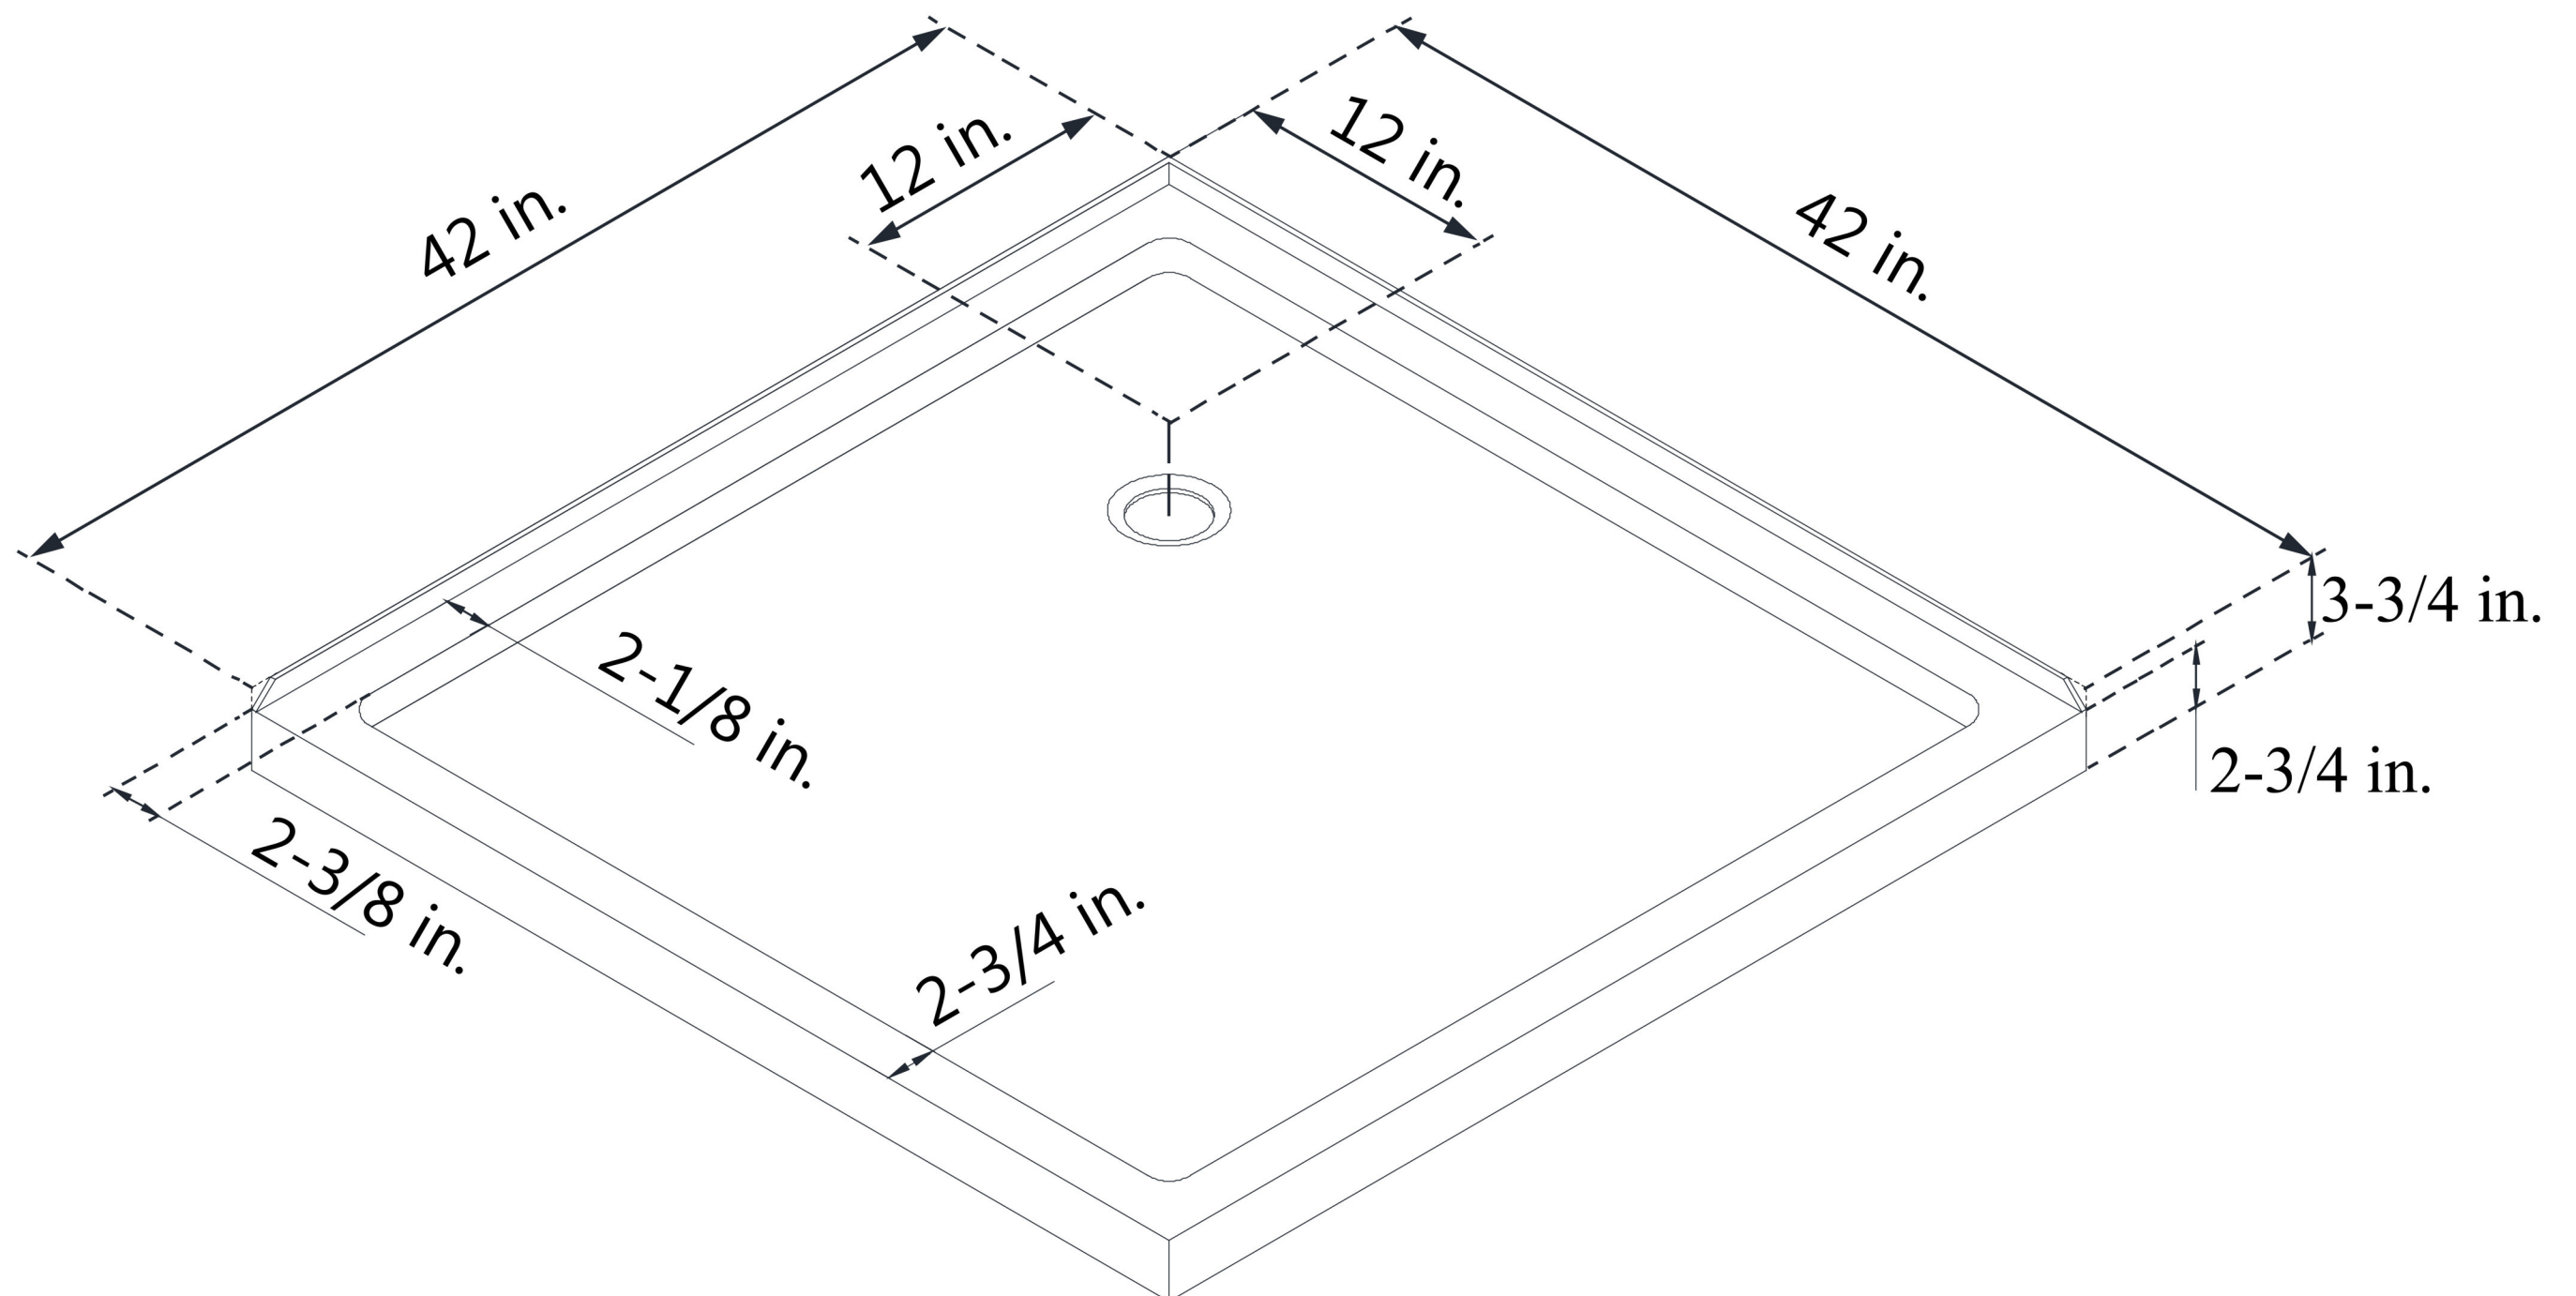

DLT-1042420

SLIMLINE SHOWER BASE

DOUBLE THRESHOLD

CORNER DRAIN

Drain Hole Specs

DreamLine reserves the right to update or modify the hardware or materials pictured without prior notice for the purpose of product improvement and customer satisfaction.