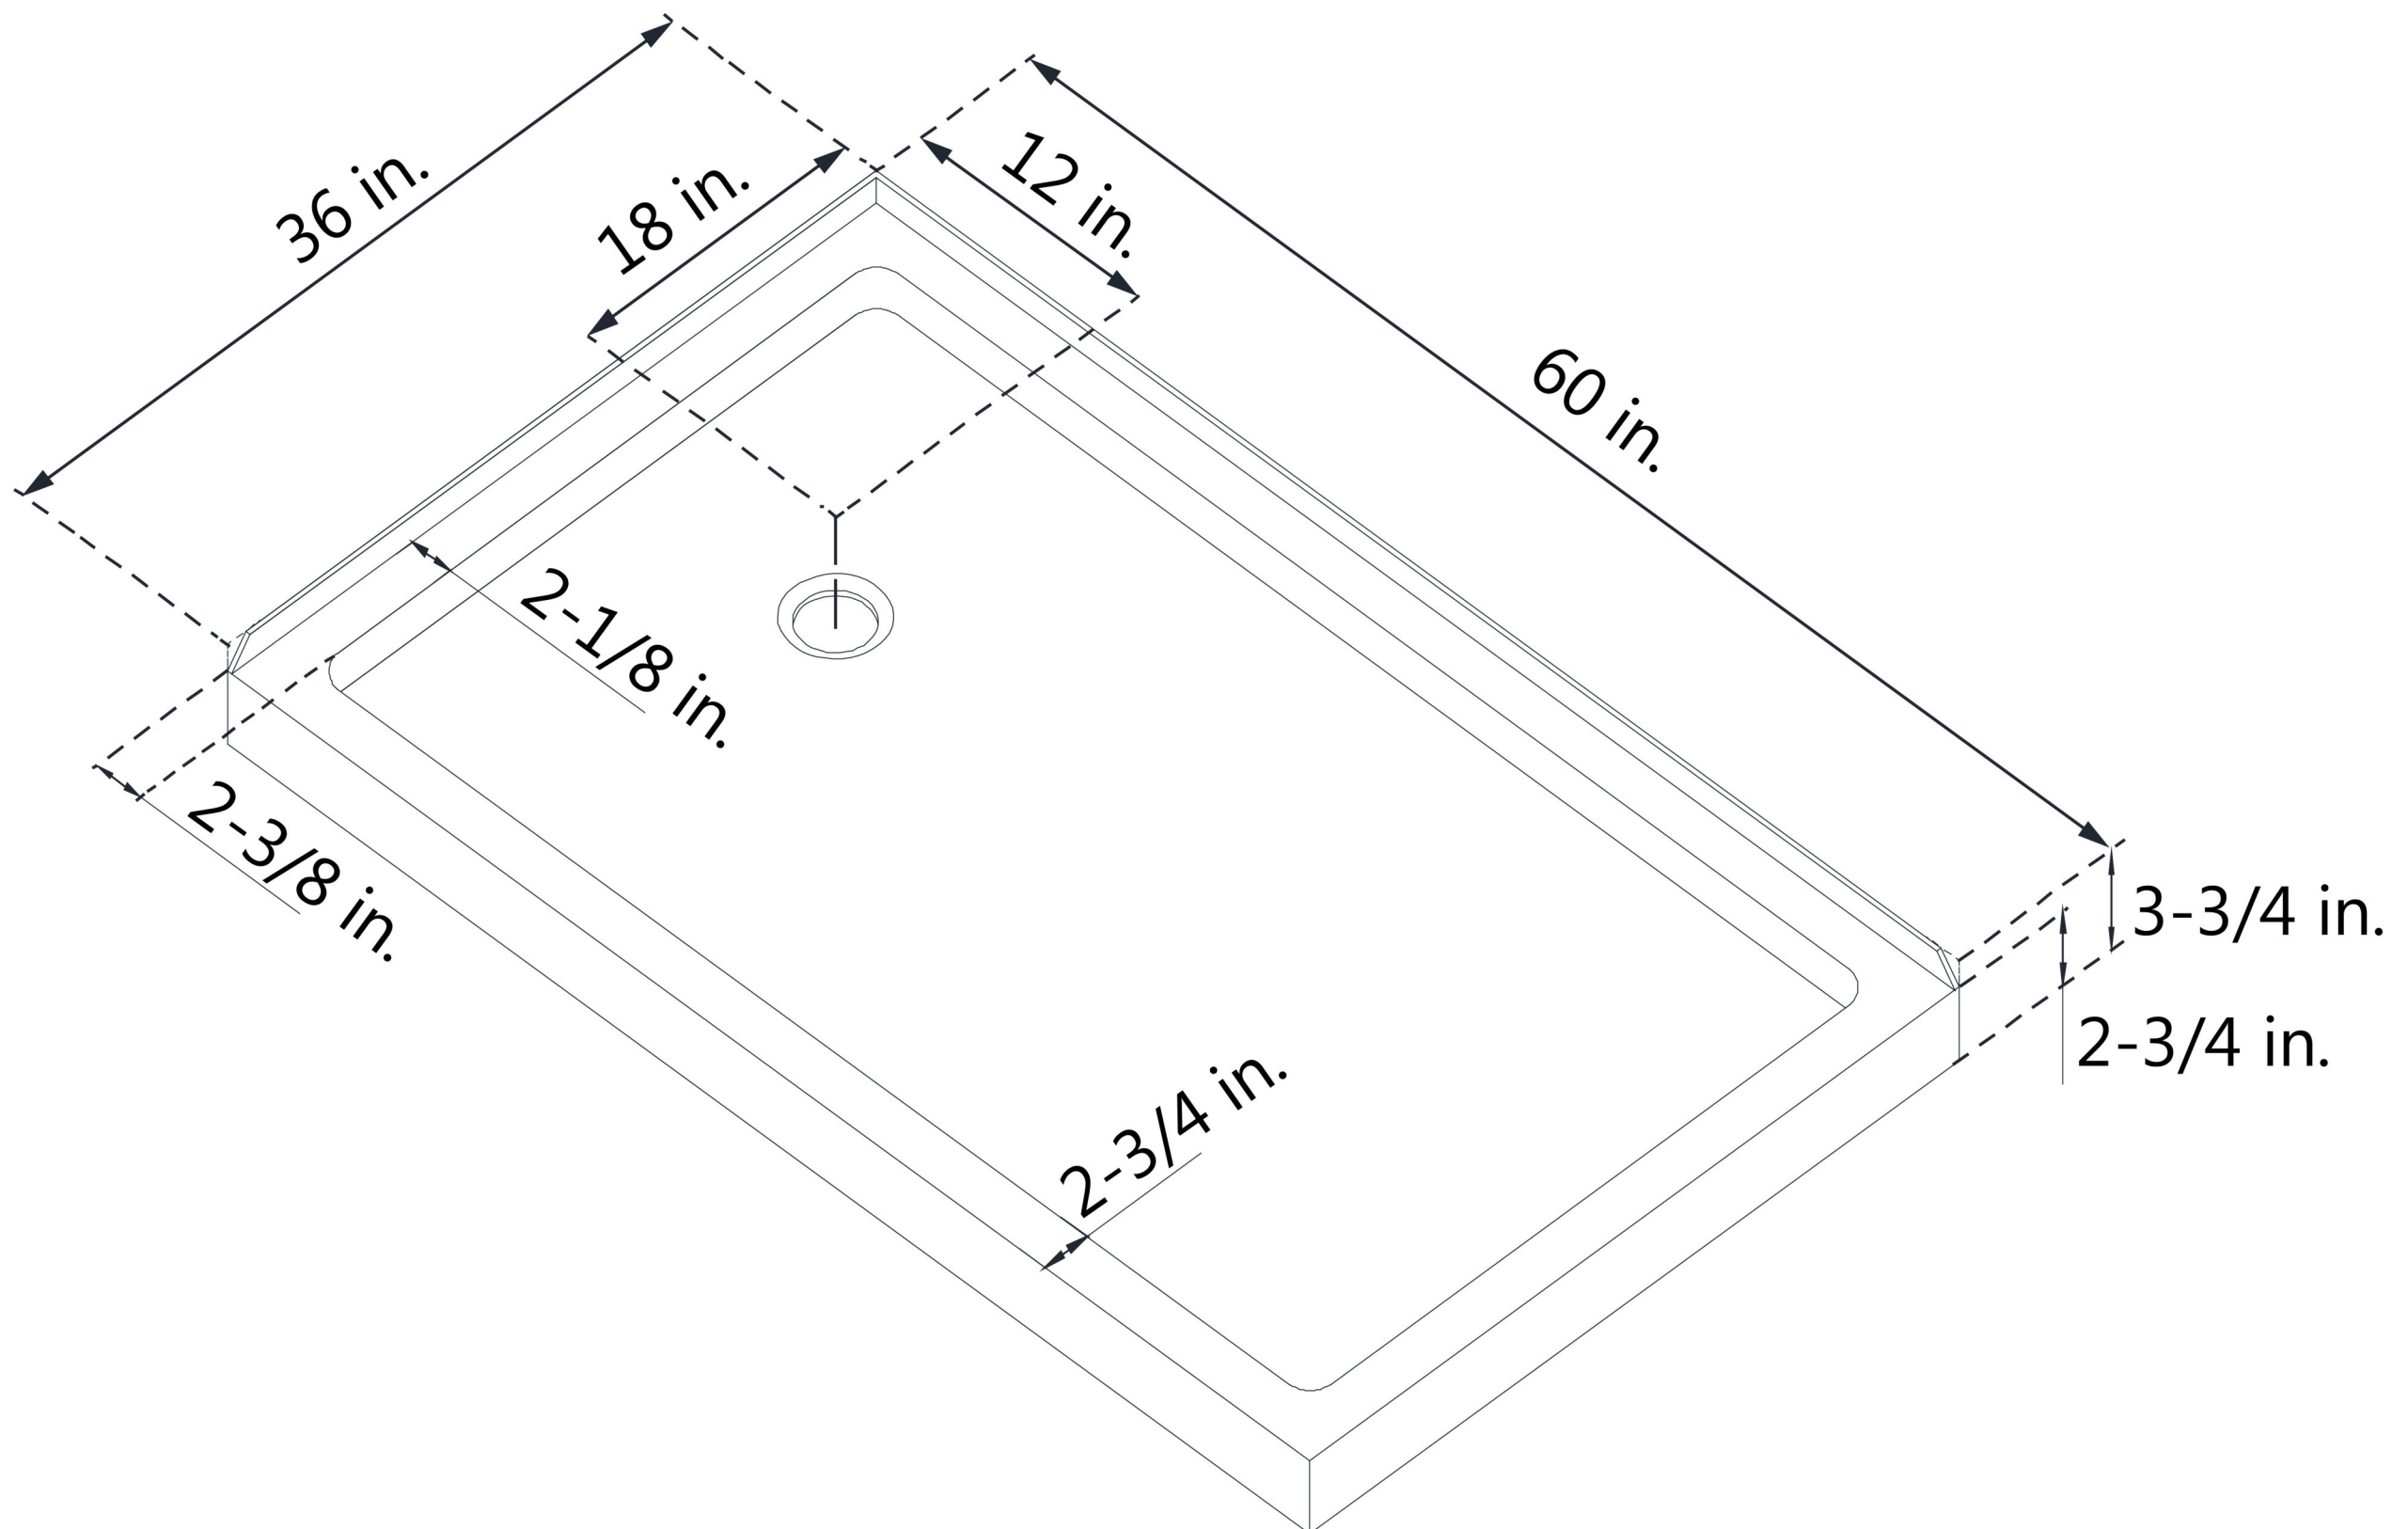

DLT-1036601

SLIMLINE SHOWER BASE

DOUBLE THRESHOLD

LEFT DRAIN

Drain Hole Specs

DreamLine reserves the right to update or modify the hardware or materials pictured without prior notice for the purpose of product improvement and customer satisfaction.