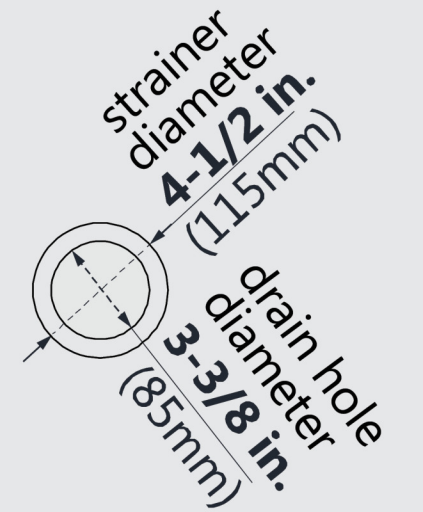

DLT-1036601

SLIMLINE SHOWER BASE

DOUBLE THRESHOLD

LEFT DRAIN

Drain Hole Specs

DreamLine reserves the right to update or modify the hardware or materials pictured without prior notice for the purpose of product improvement and customer satisfaction.