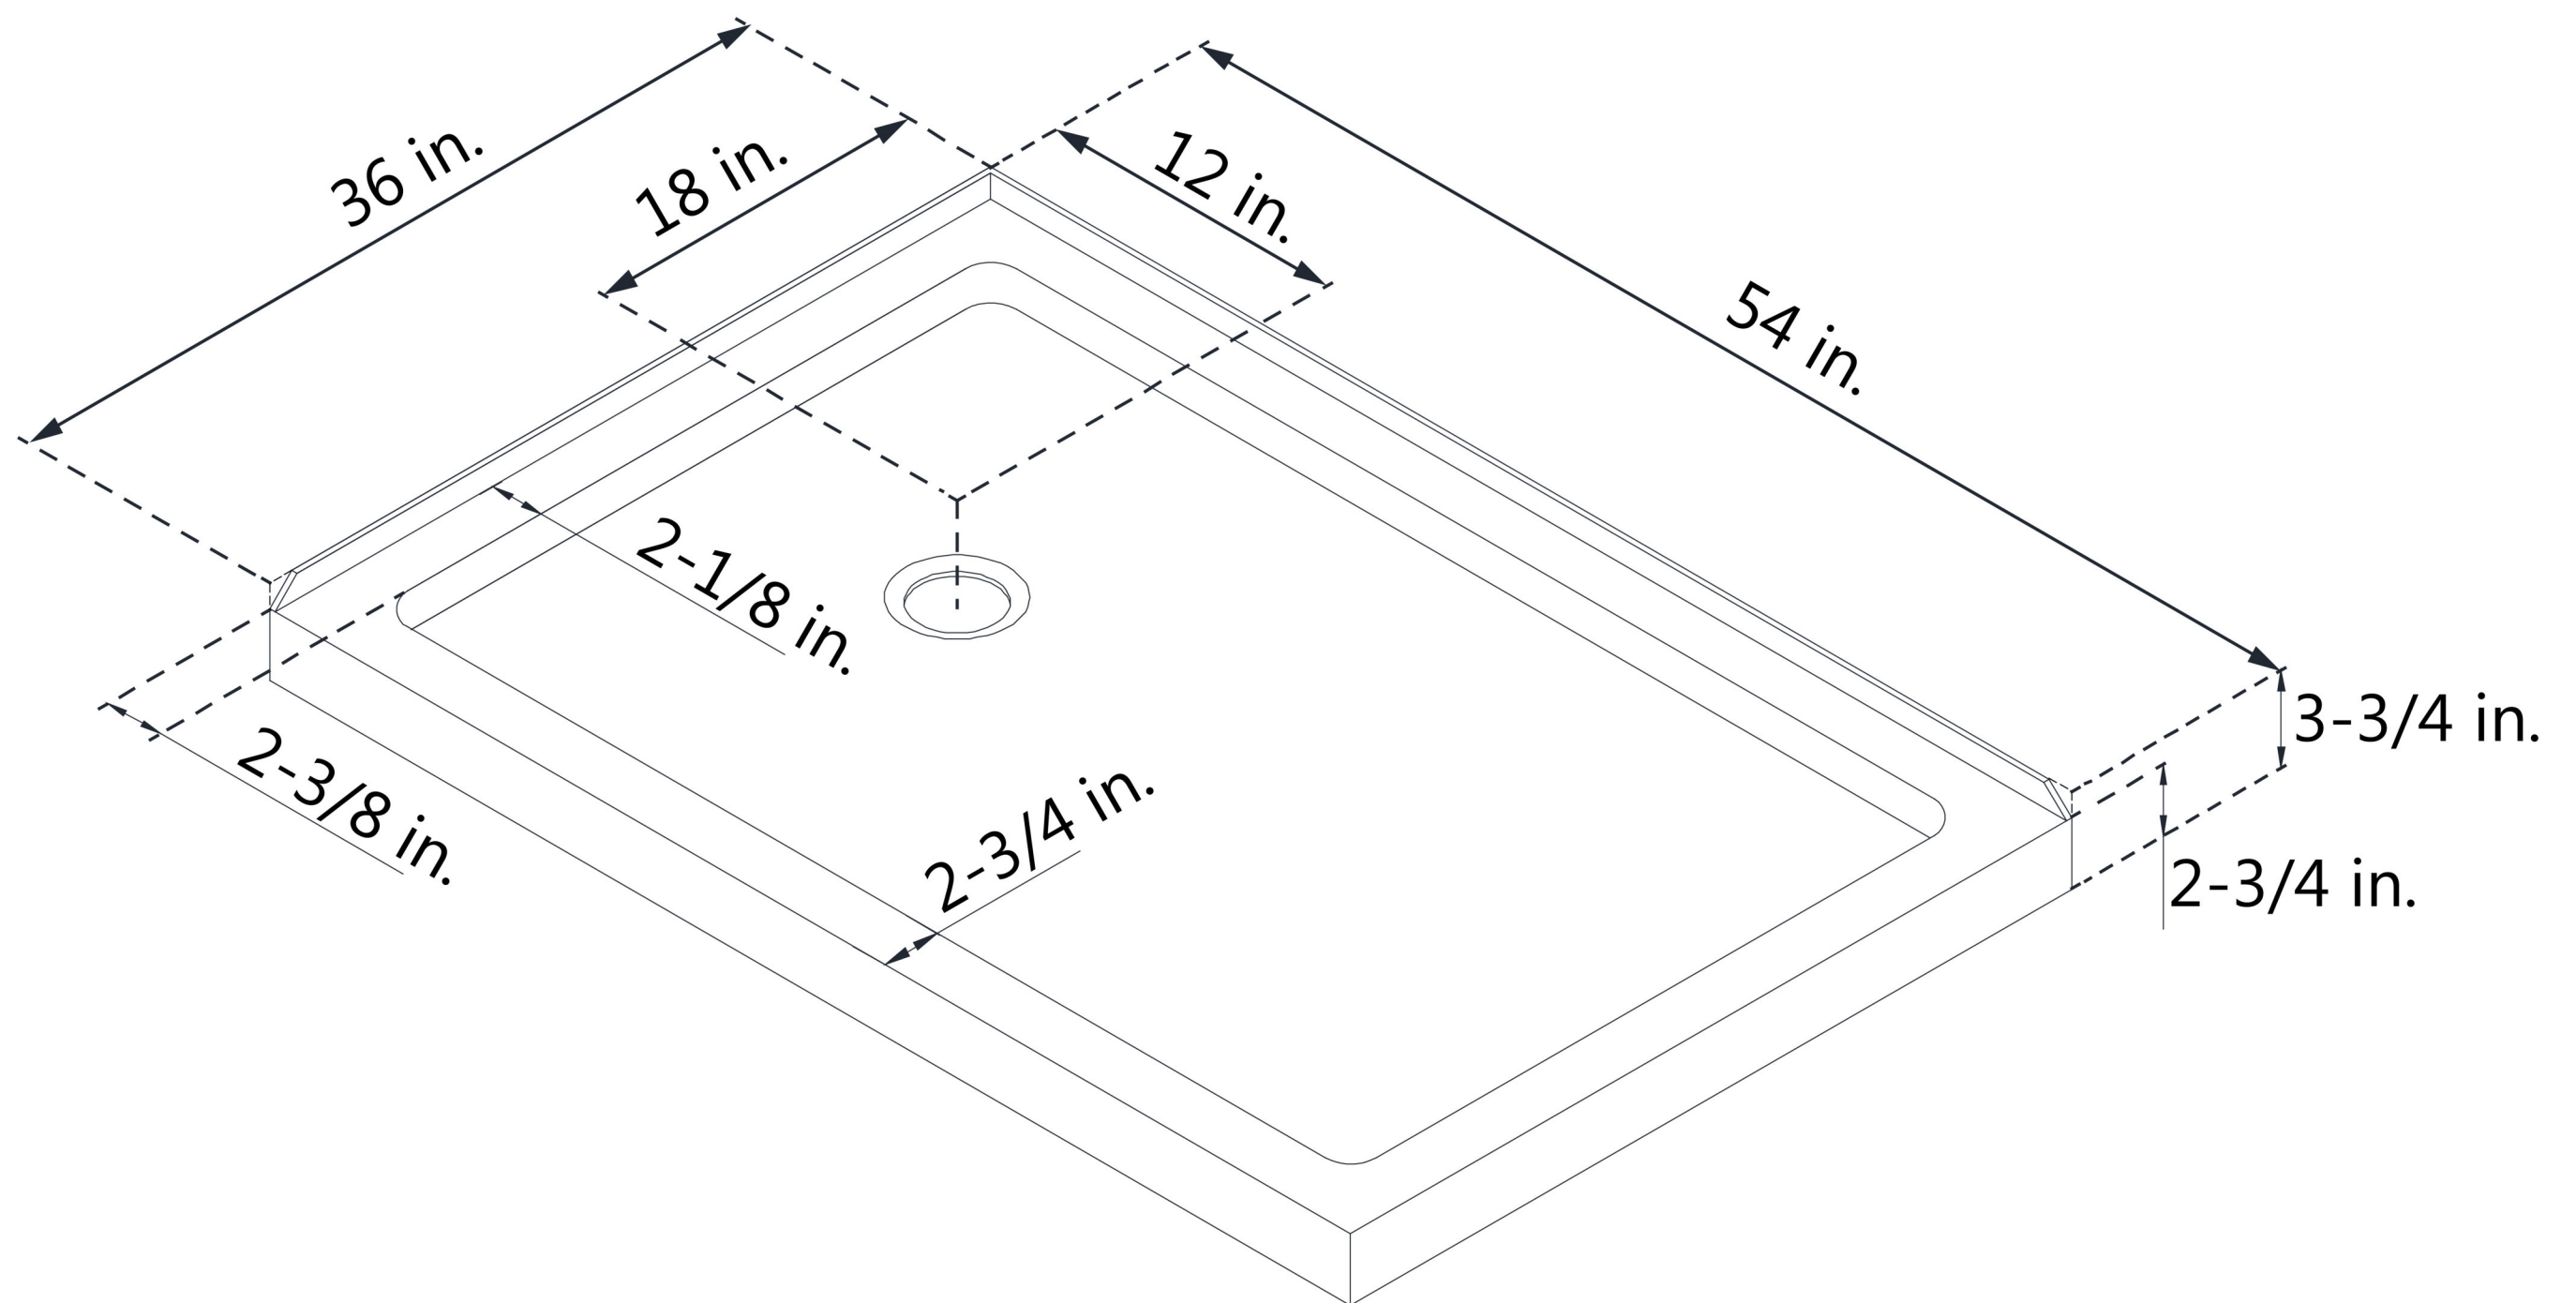

DLT-1036541

SLIMLINE SHOWER BASE

DOUBLE THRESHOLD

LEFT DRAIN

Drain Hole Specs

DreamLine reserves the right to update or modify the hardware or materials pictured without prior notice for the purpose of product improvement and customer satisfaction.