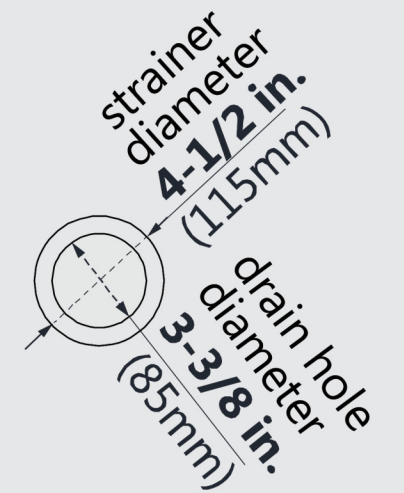

DLT-1036541

SLIMLINE SHOWER BASE

DOUBLE THRESHOLD

LEFT DRAIN

Drain Hole Specs

DreamLine reserves the right to update or modify the hardware or materials pictured without prior notice for the purpose of product improvement and customer satisfaction.