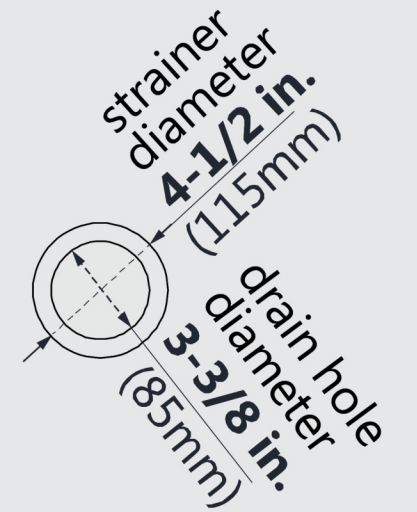

DLT-1036481

SLIMLINE SHOWER BASE

DOUBLE THRESHOLD

LEFT DRAIN

Drain Hole Specs

DreamLine reserves the right to update or modify the hardware or materials pictured without prior notice for the purpose of product improvement and customer satisfaction.