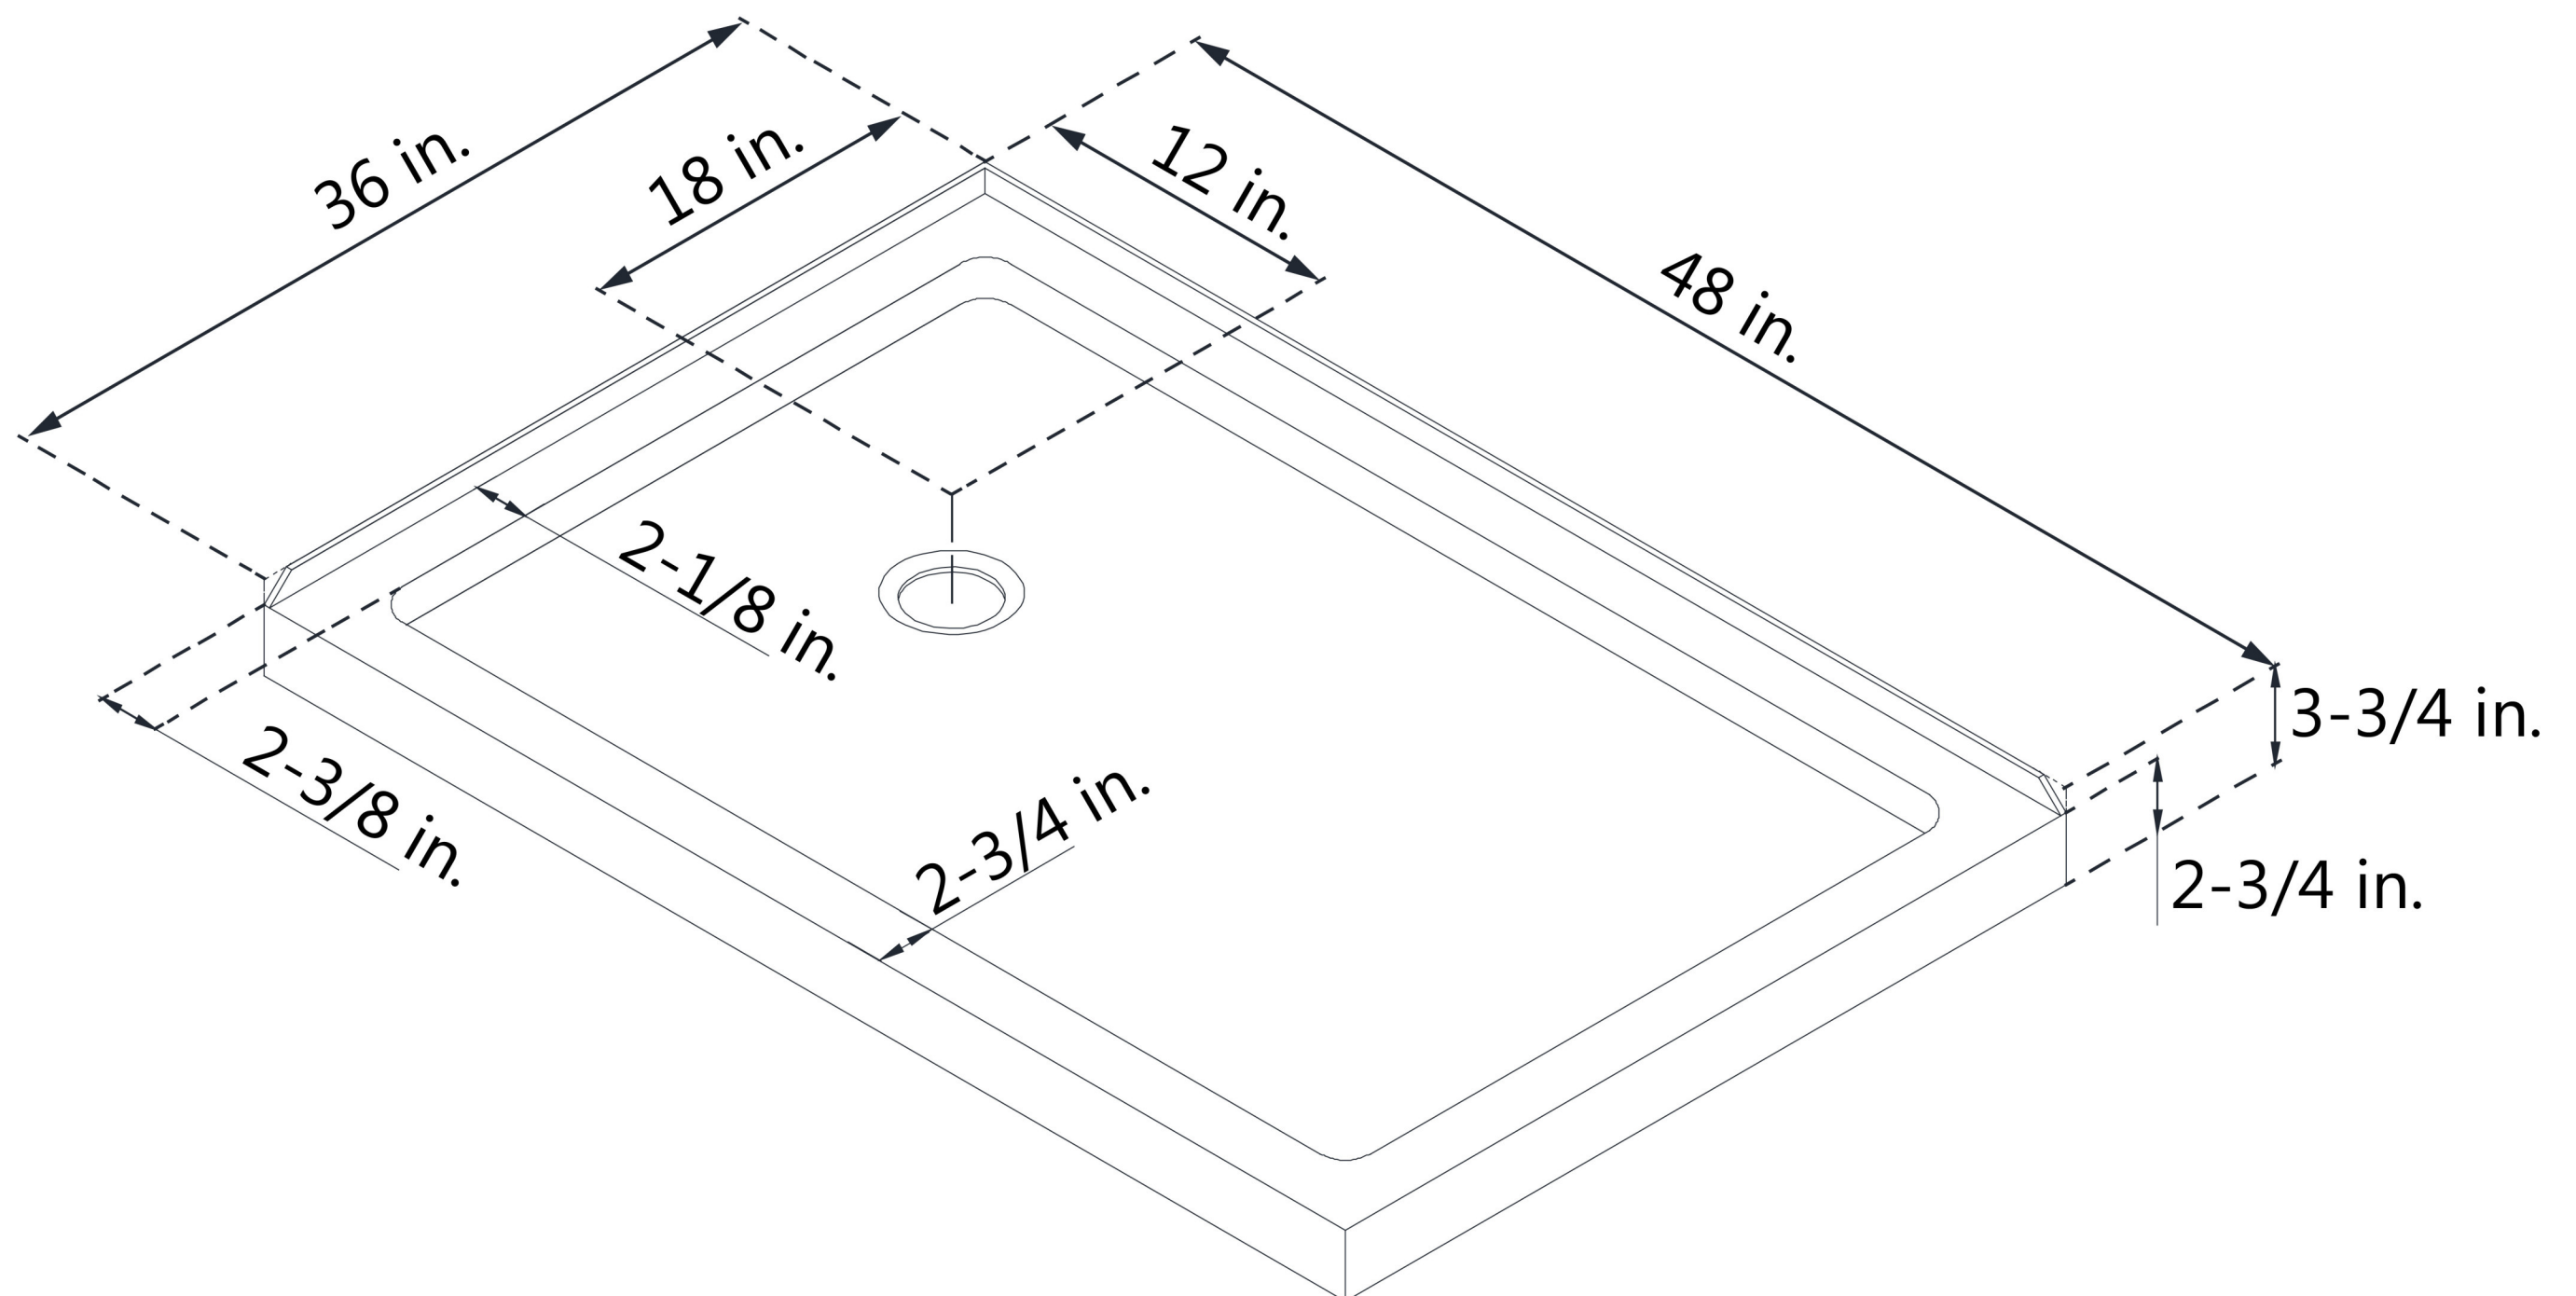

DLT-1036481

SLIMLINE SHOWER BASE

DOUBLE THRESHOLD

LEFT DRAIN

Drain Hole Specs

DreamLine reserves the right to update or modify the hardware or materials pictured without prior notice for the purpose of product improvement and customer satisfaction.