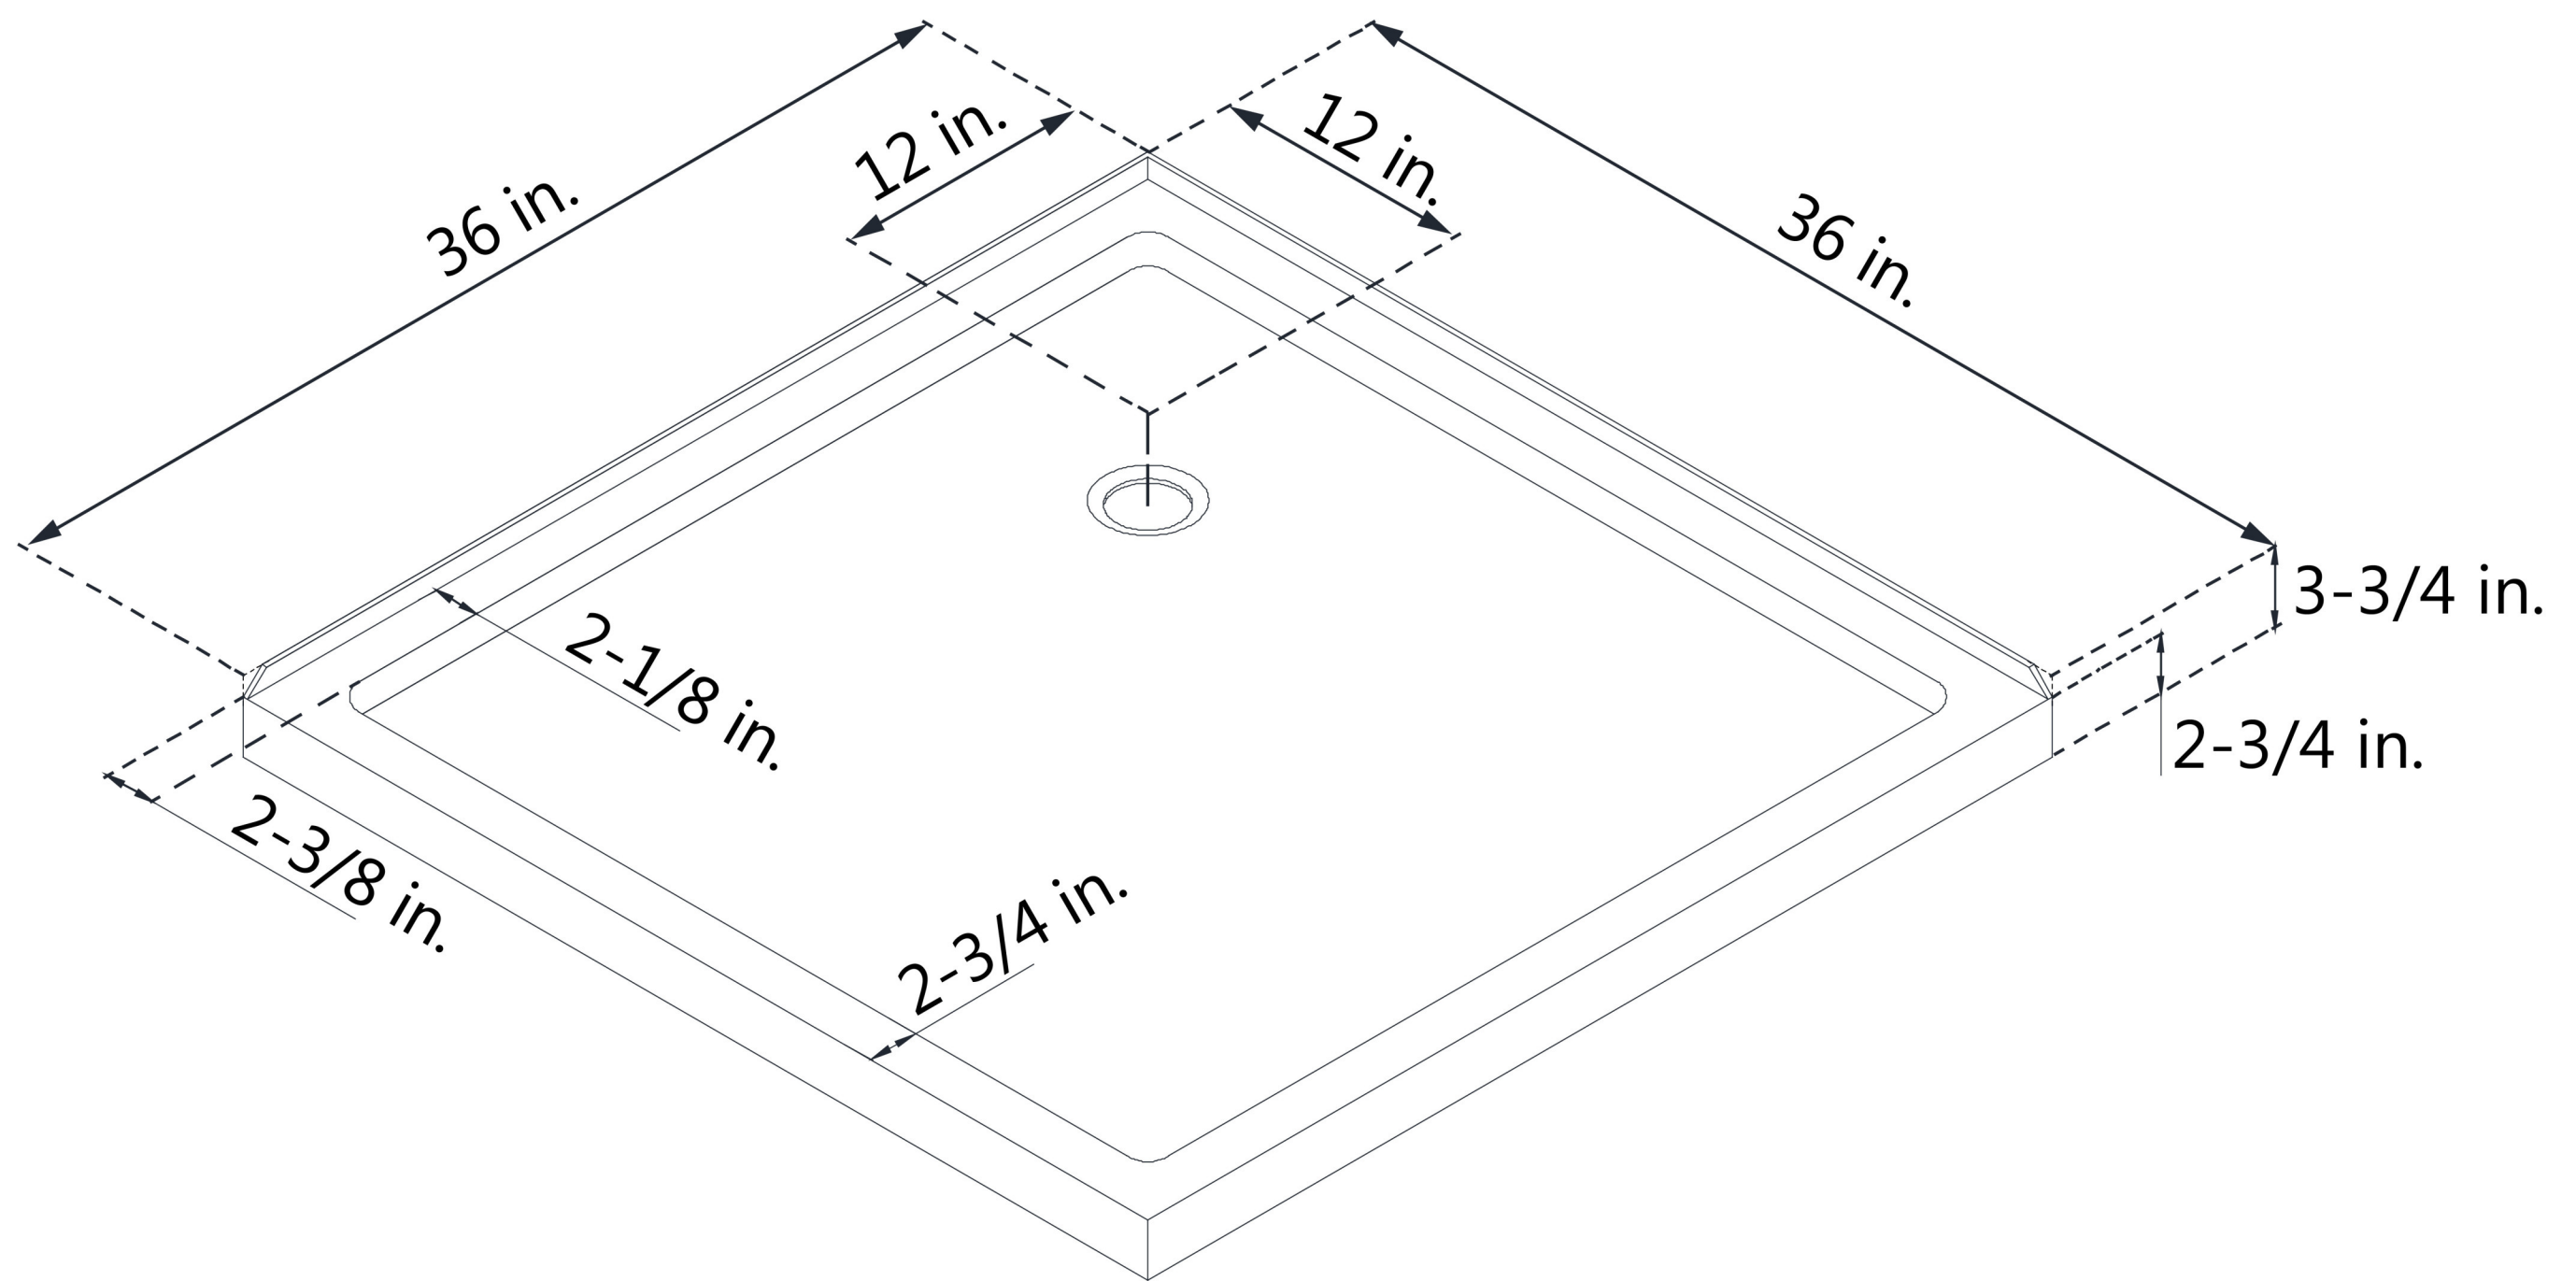

DLT-1036360 SLIMLINE SHOWER BASE DOUBLE THRESHOLD

CORNER DRAIN

Drain Hole Specs

DreamLine reserves the right to update or modify the hardware or materials pictured without prior notice for the purpose of product improvement and customer satisfaction.