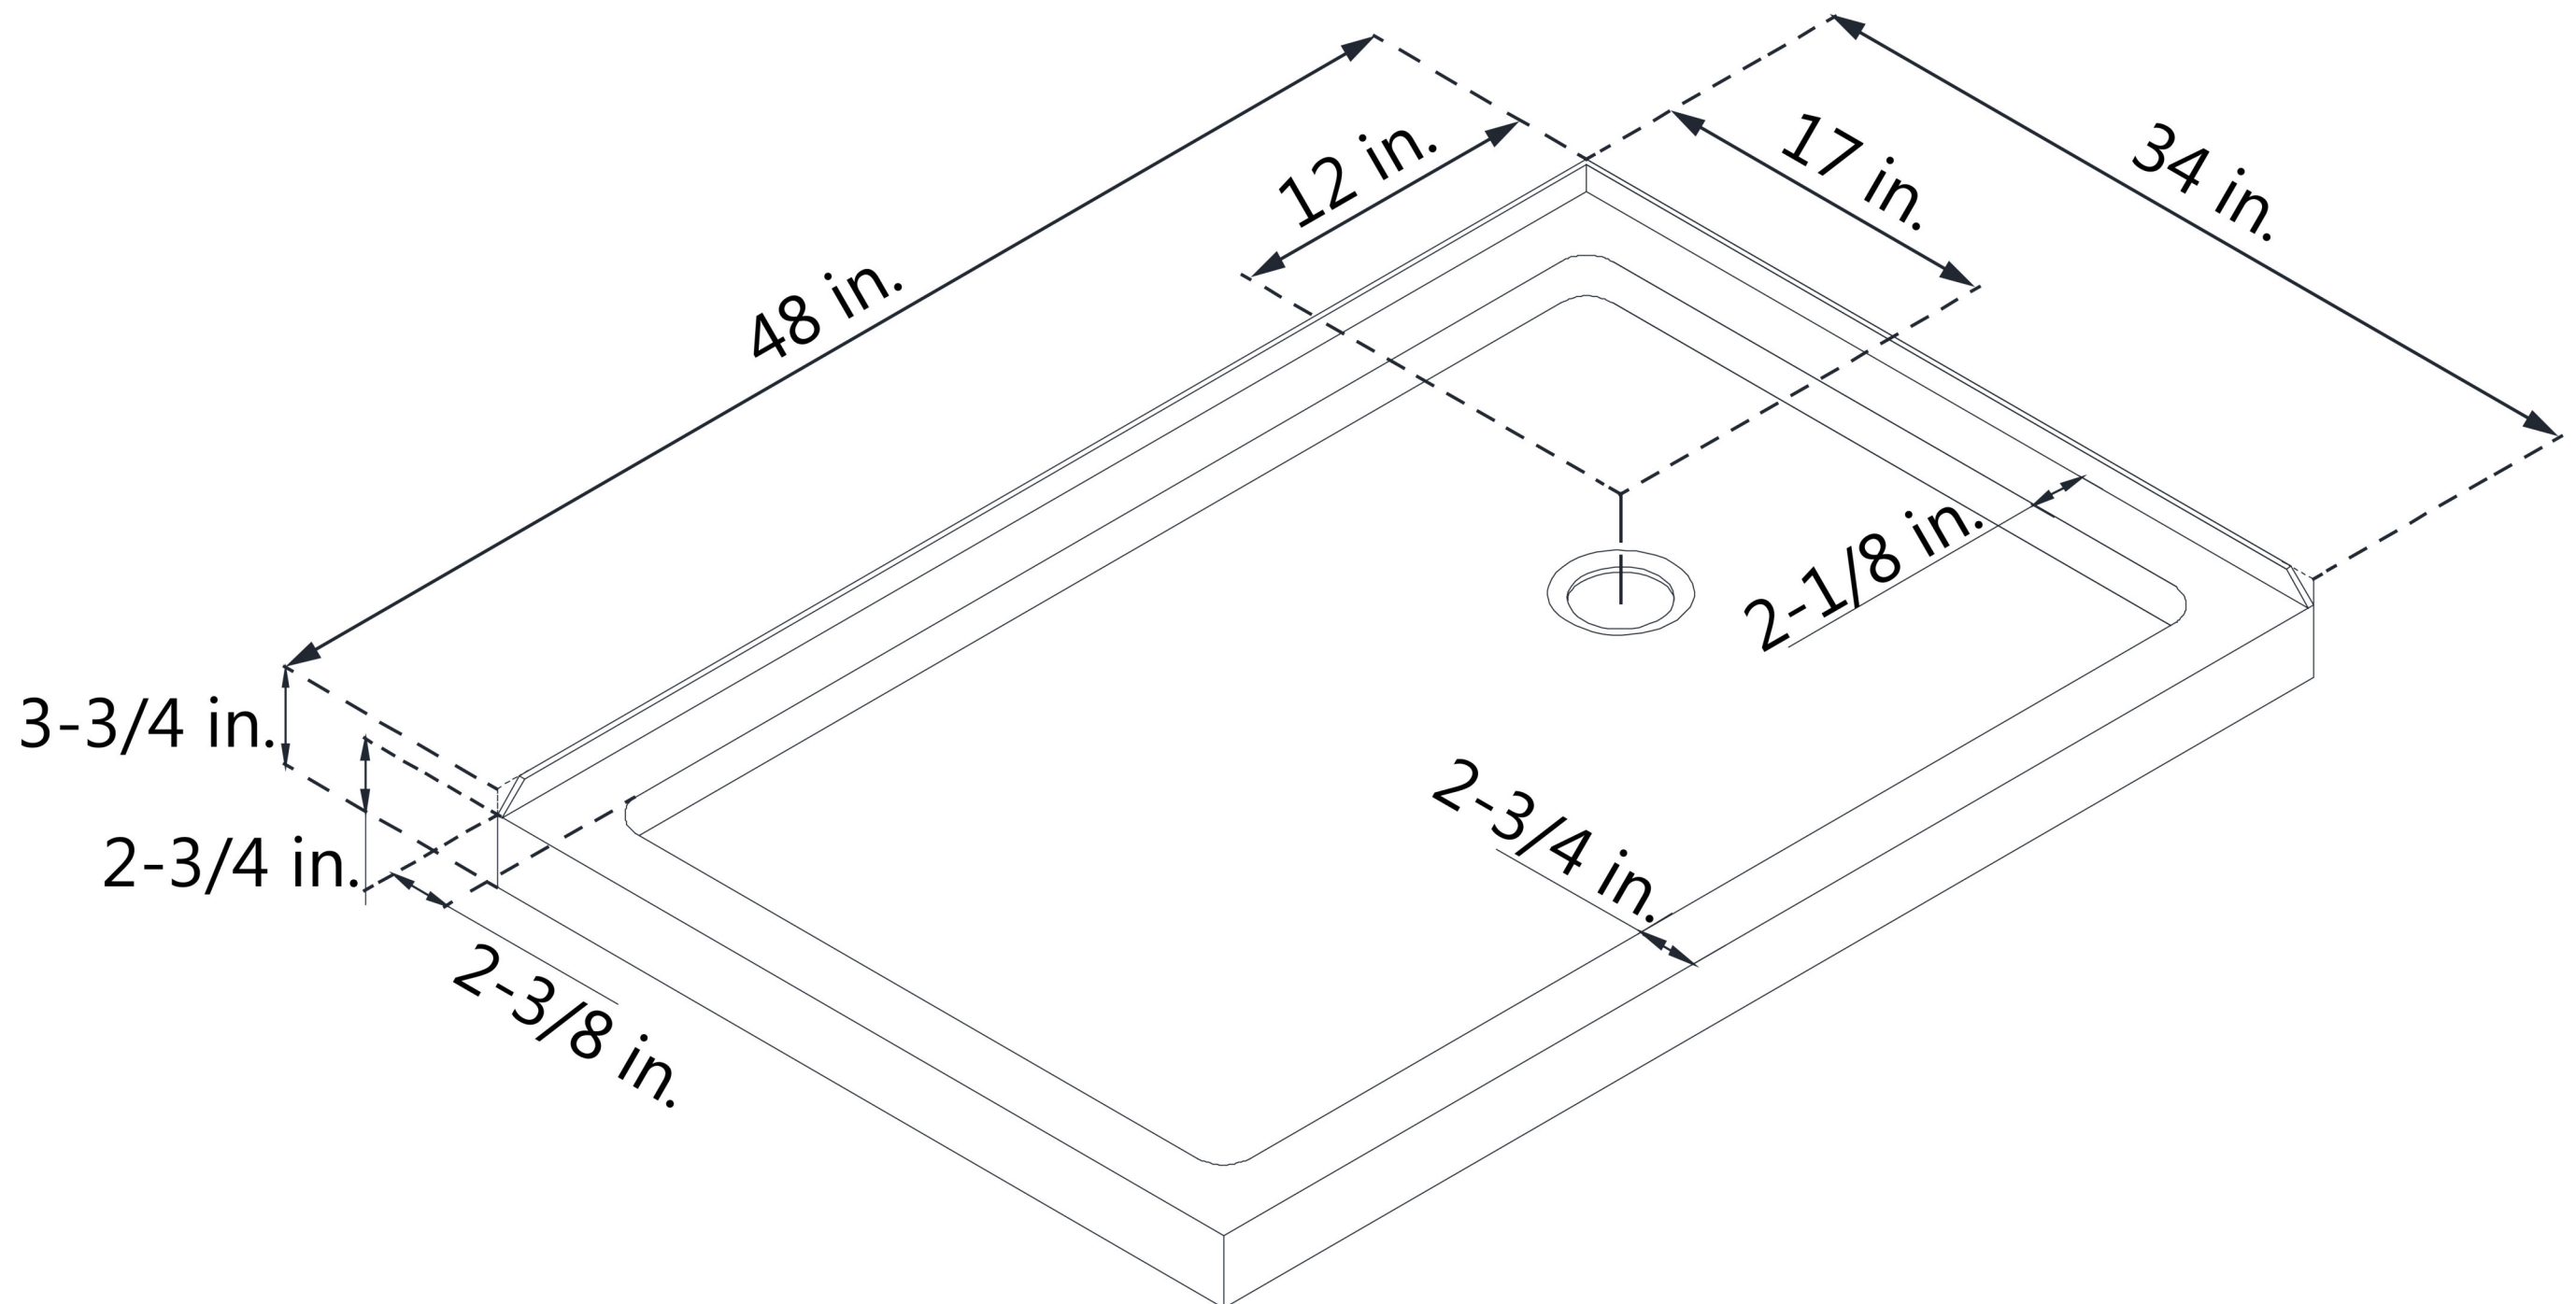

DLT-1034482 SLIMLINE SHOWERBASE DOUBLE THRESHOLD

RIGHT DRAIN

Drain Hole Specs

DreamLine reserves the right to update or modify the hardware or materials pictured without prior notice for the purpose of product improvement and customer satisfaction.