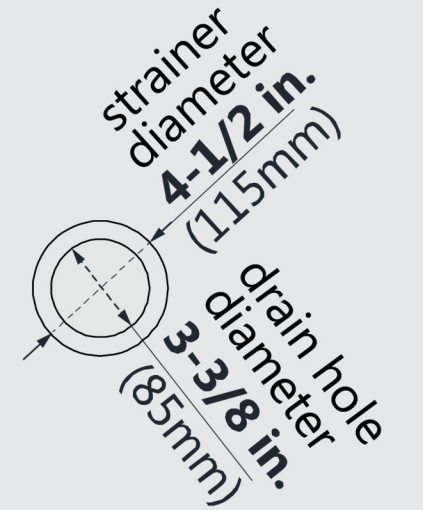

DLT-1034482 SLIMLINE SHOWERBASE DOUBLE THRESHOLD

RIGHT DRAIN

Drain Hole Specs

DreamLine reserves the right to update or modify the hardware or materials pictured without prior notice for the purpose of product improvement and customer satisfaction.