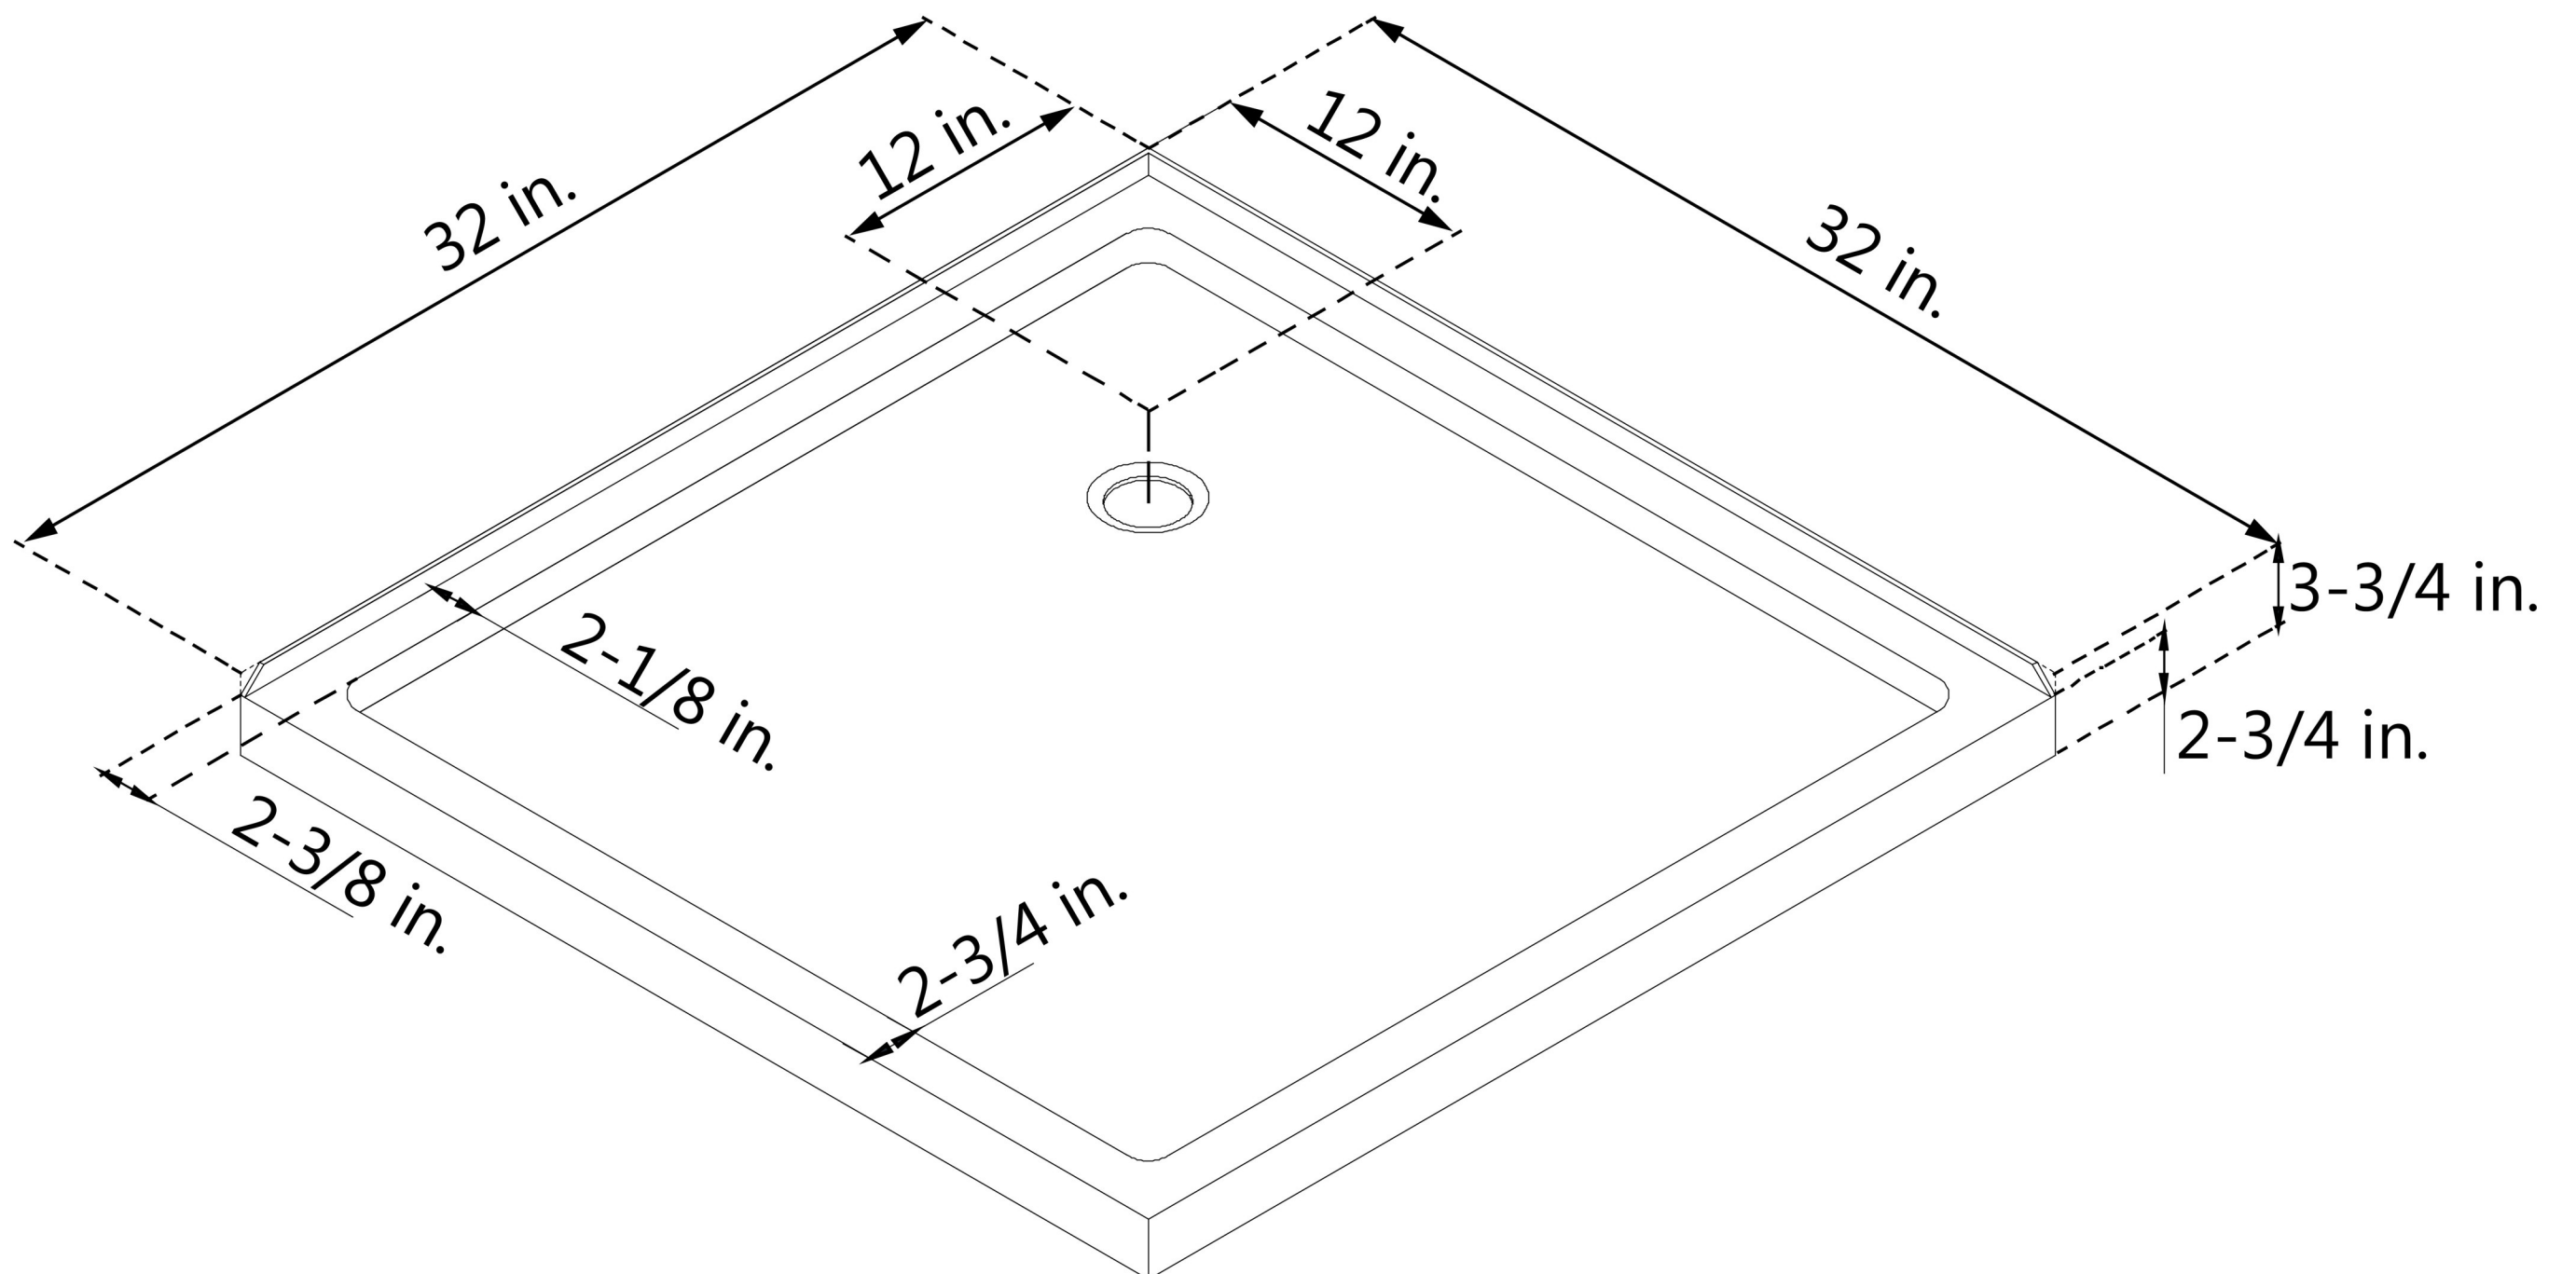

DLT-1032320

SLIMLINE SHOWERBASE

DOUBLE THRESHOLD

CORNER DRAIN

Drain Hole Specs

DreamLine reserves the right to update or modify the hardware or materials pictured without prior notice for the purpose of product improvement and customer satisfaction.