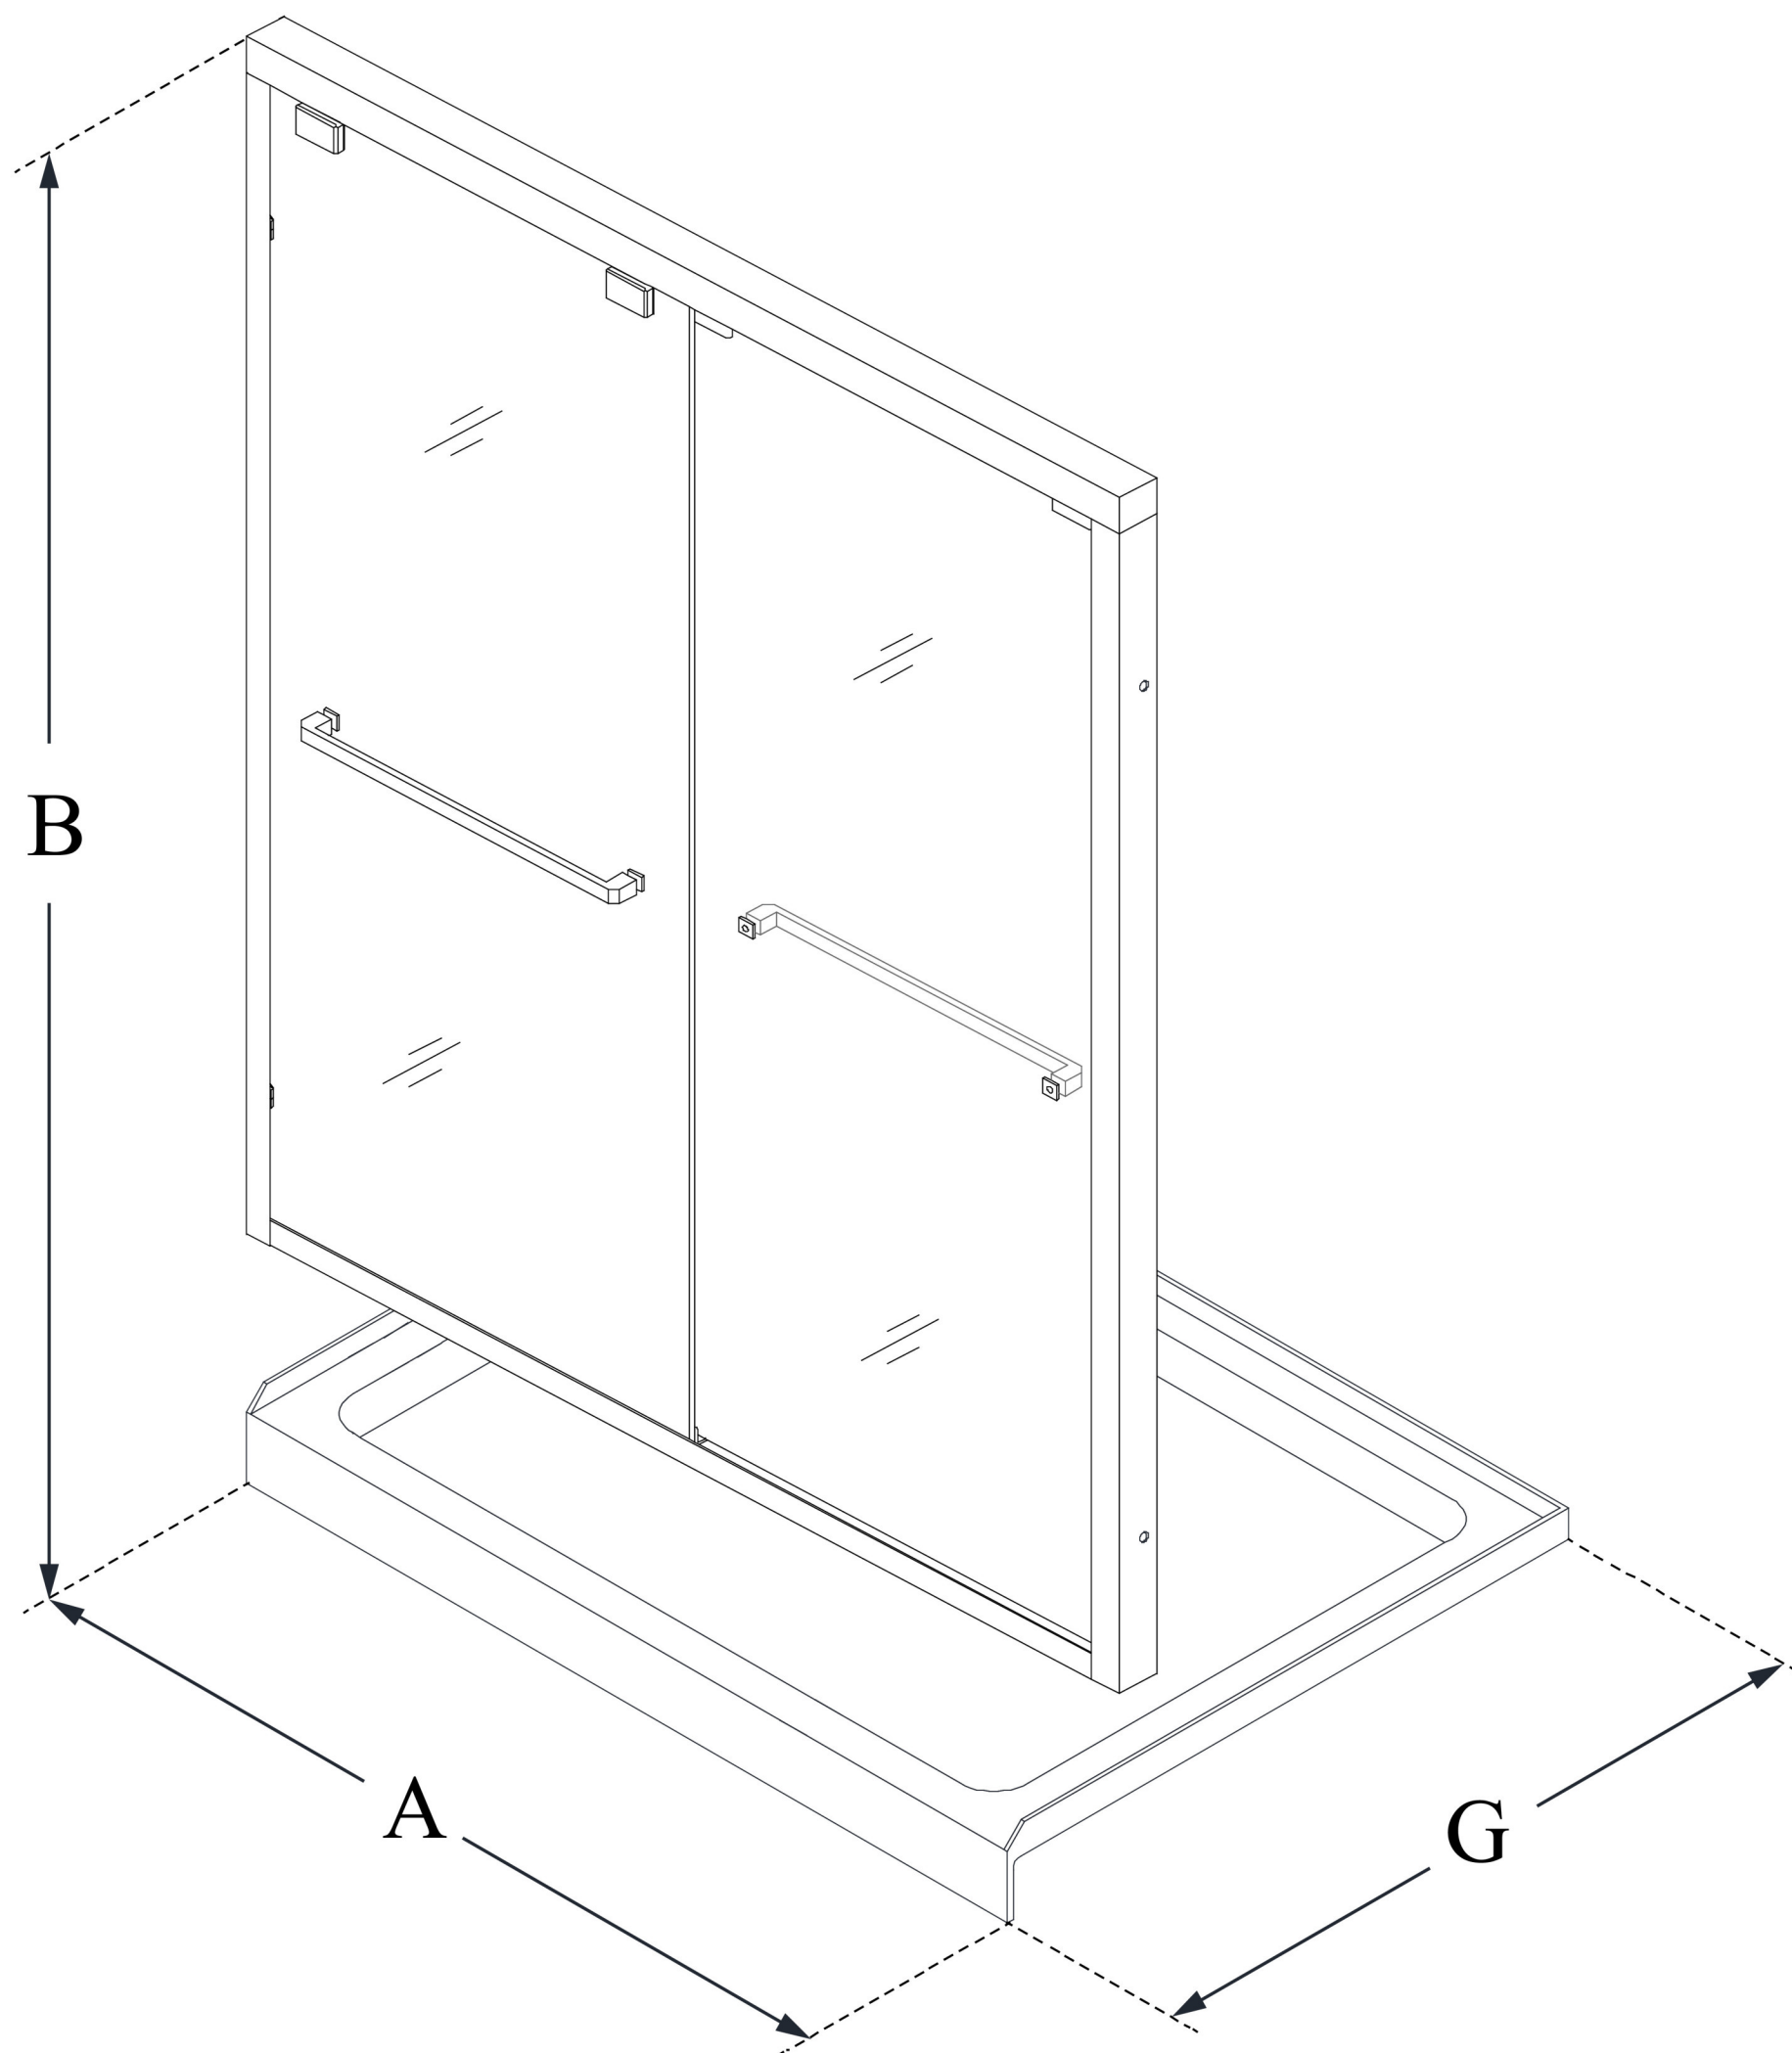

## **ENCORE**

DreamLine Encore 34 in. D x 48 in.  
W x 78 3/4 in. H Semi-Frameless  
Bypass Sliding Shower Door and  
SlimLine Shower Base Kit

### **KIT CONTENTS:**

- SHOWER DOOR
- SHOWER BASE

### **CONFIGURATION DIMENSIONS:**

**A: 48 in.**  
KIT WIDTH

**B: 78 3/4 in.**  
KIT HEIGHT

**G: 34 in.**  
KIT DEPTH

### **AVAILABLE DRAIN LOCATIONS:**

- CENTER

For precise drain location, please refer to the  
included base technical drawing

DreamLine reserves the right to update or modify the hardware or materials pictured  
without prior notice for the purpose of product improvement and customer satisfaction.