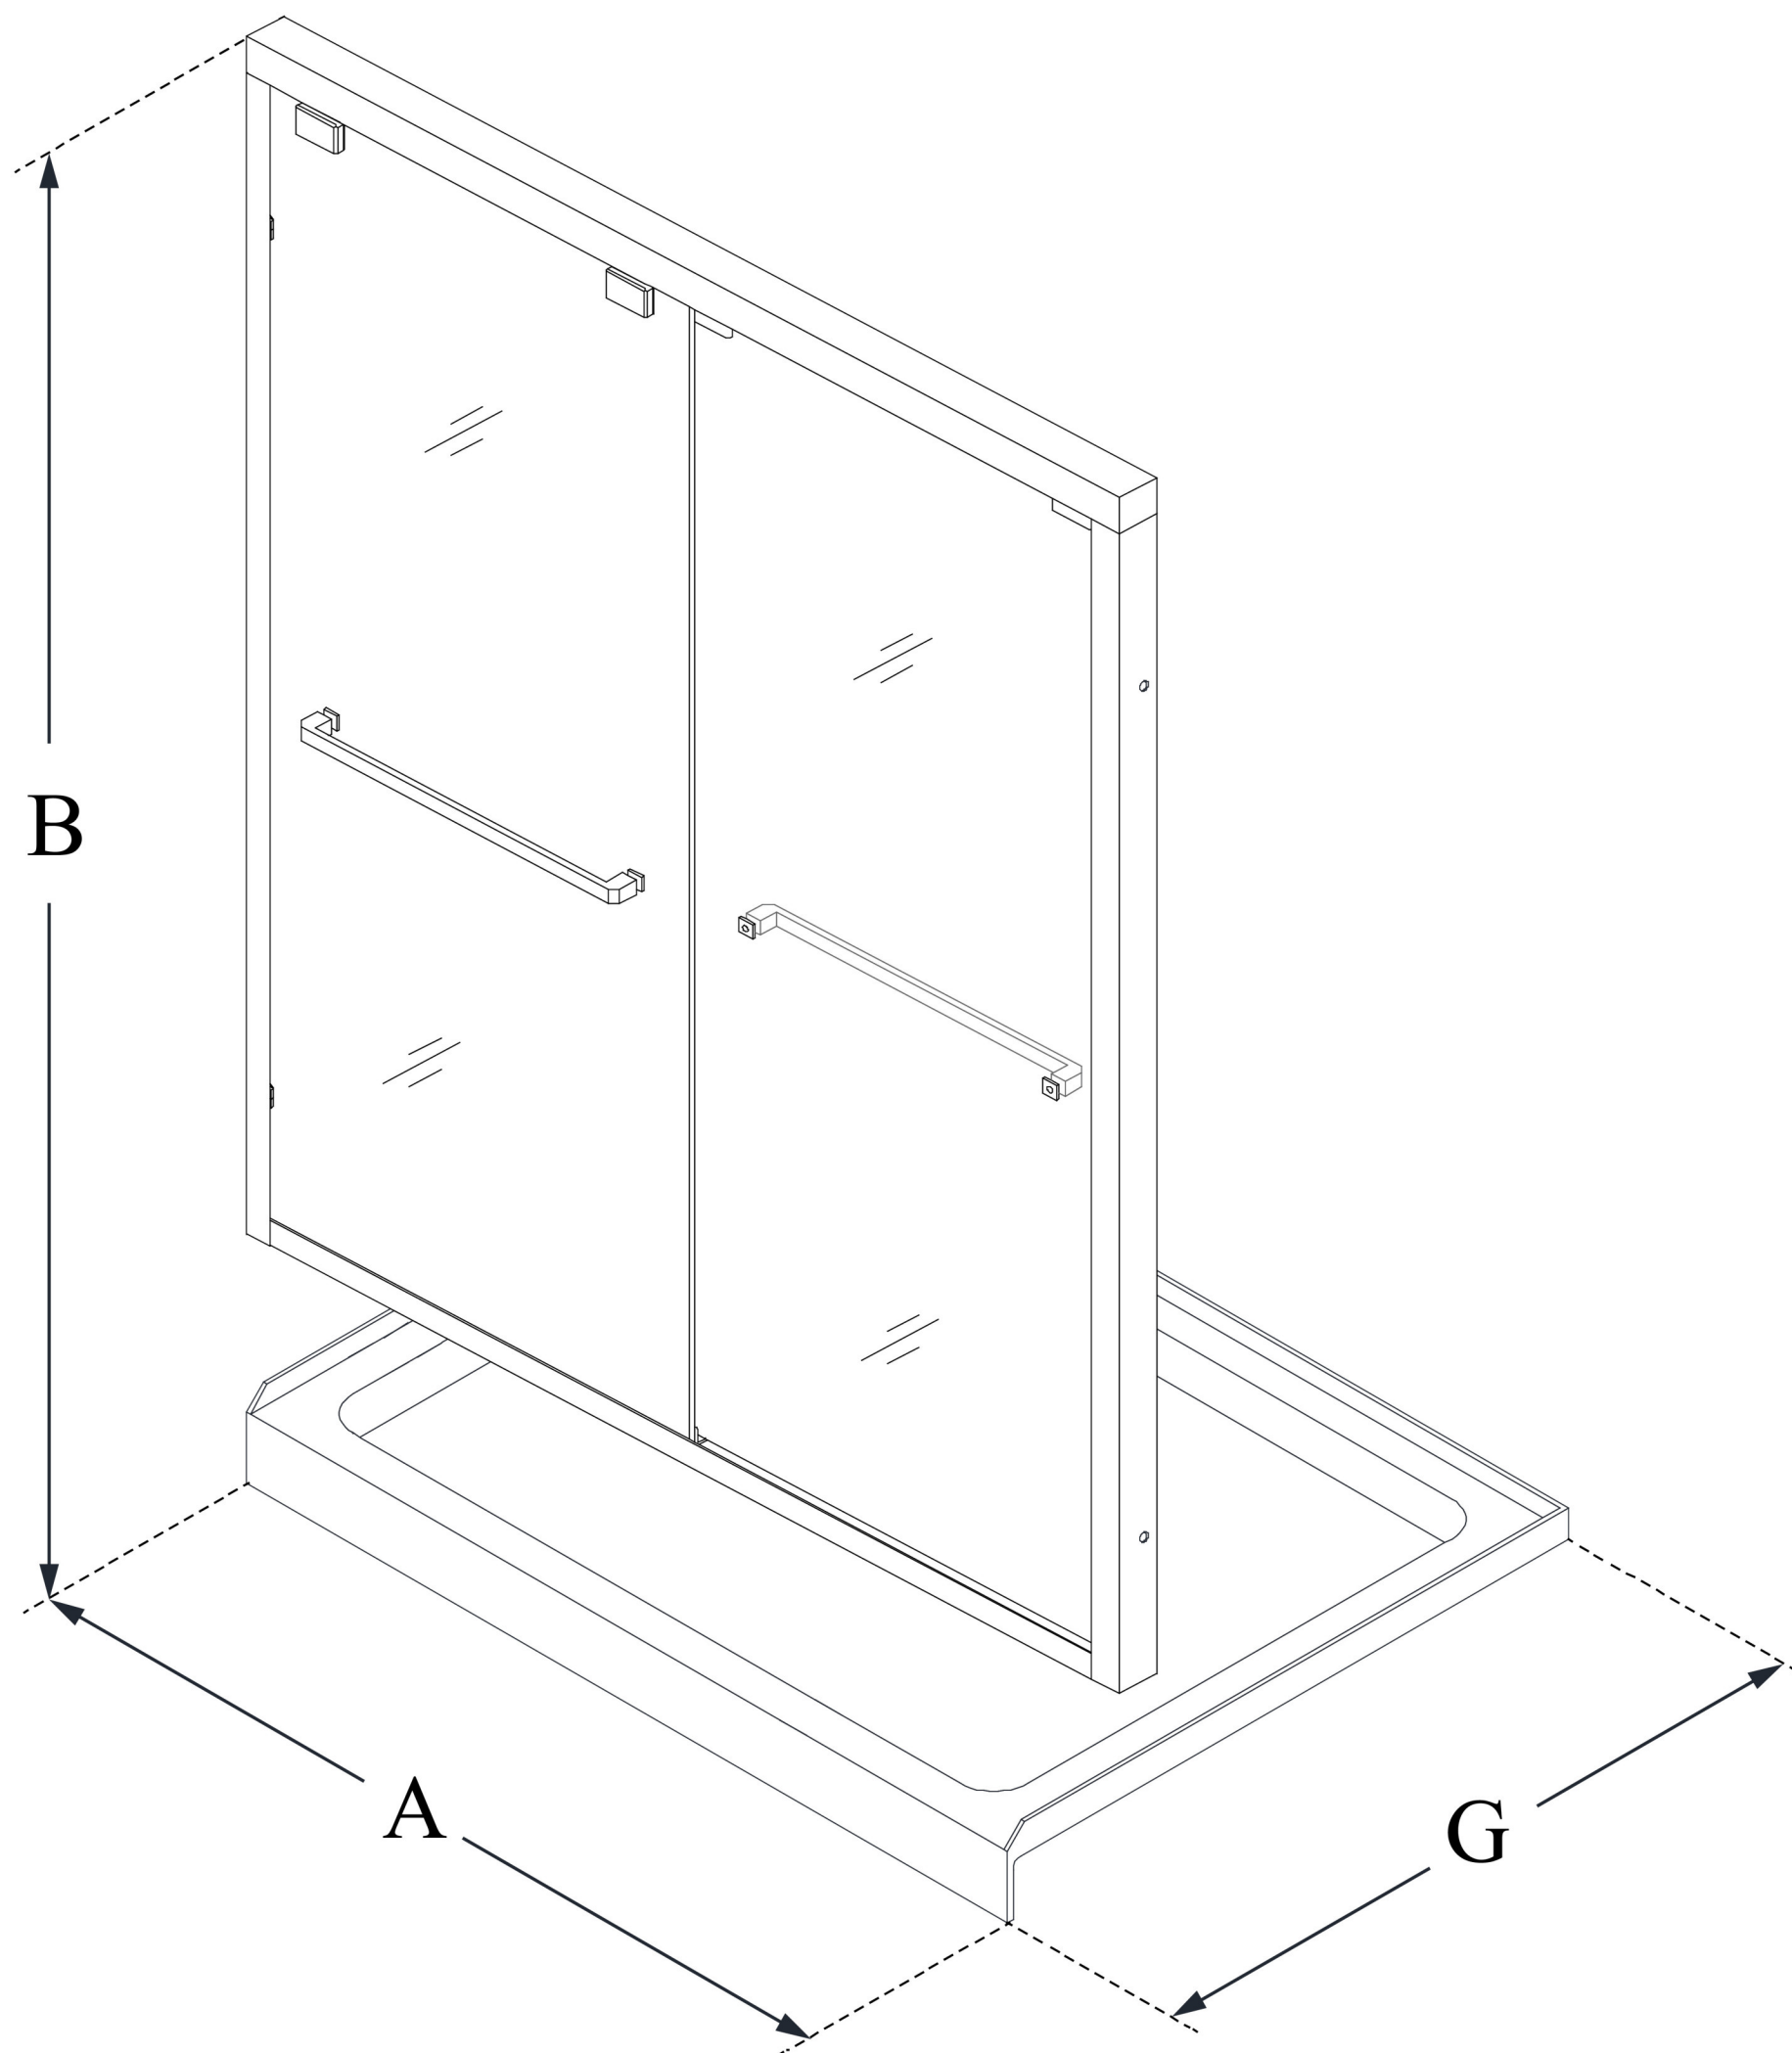

DL-7008

ENCORE

DreamLine Encore 32 in. D x 48 in.
W x 78 3/4 in. H Semi-Frameless
Bypass Sliding Shower Door and
SlimLine Shower Base Kit

KIT CONTENTS:

- SHOWER DOOR
- SHOWER BASE

CONFIGURATION DIMENSIONS:

A: 48 in.
KIT WIDTH

B: 78 3/4 in.
KIT HEIGHT

G: 32 in.
KIT DEPTH

AVAILABLE DRAIN LOCATIONS:

- CENTER

For precise drain location, please refer to the
included base technical drawing

DreamLine reserves the right to update or modify the hardware or materials pictured
without prior notice for the purpose of product improvement and customer satisfaction.