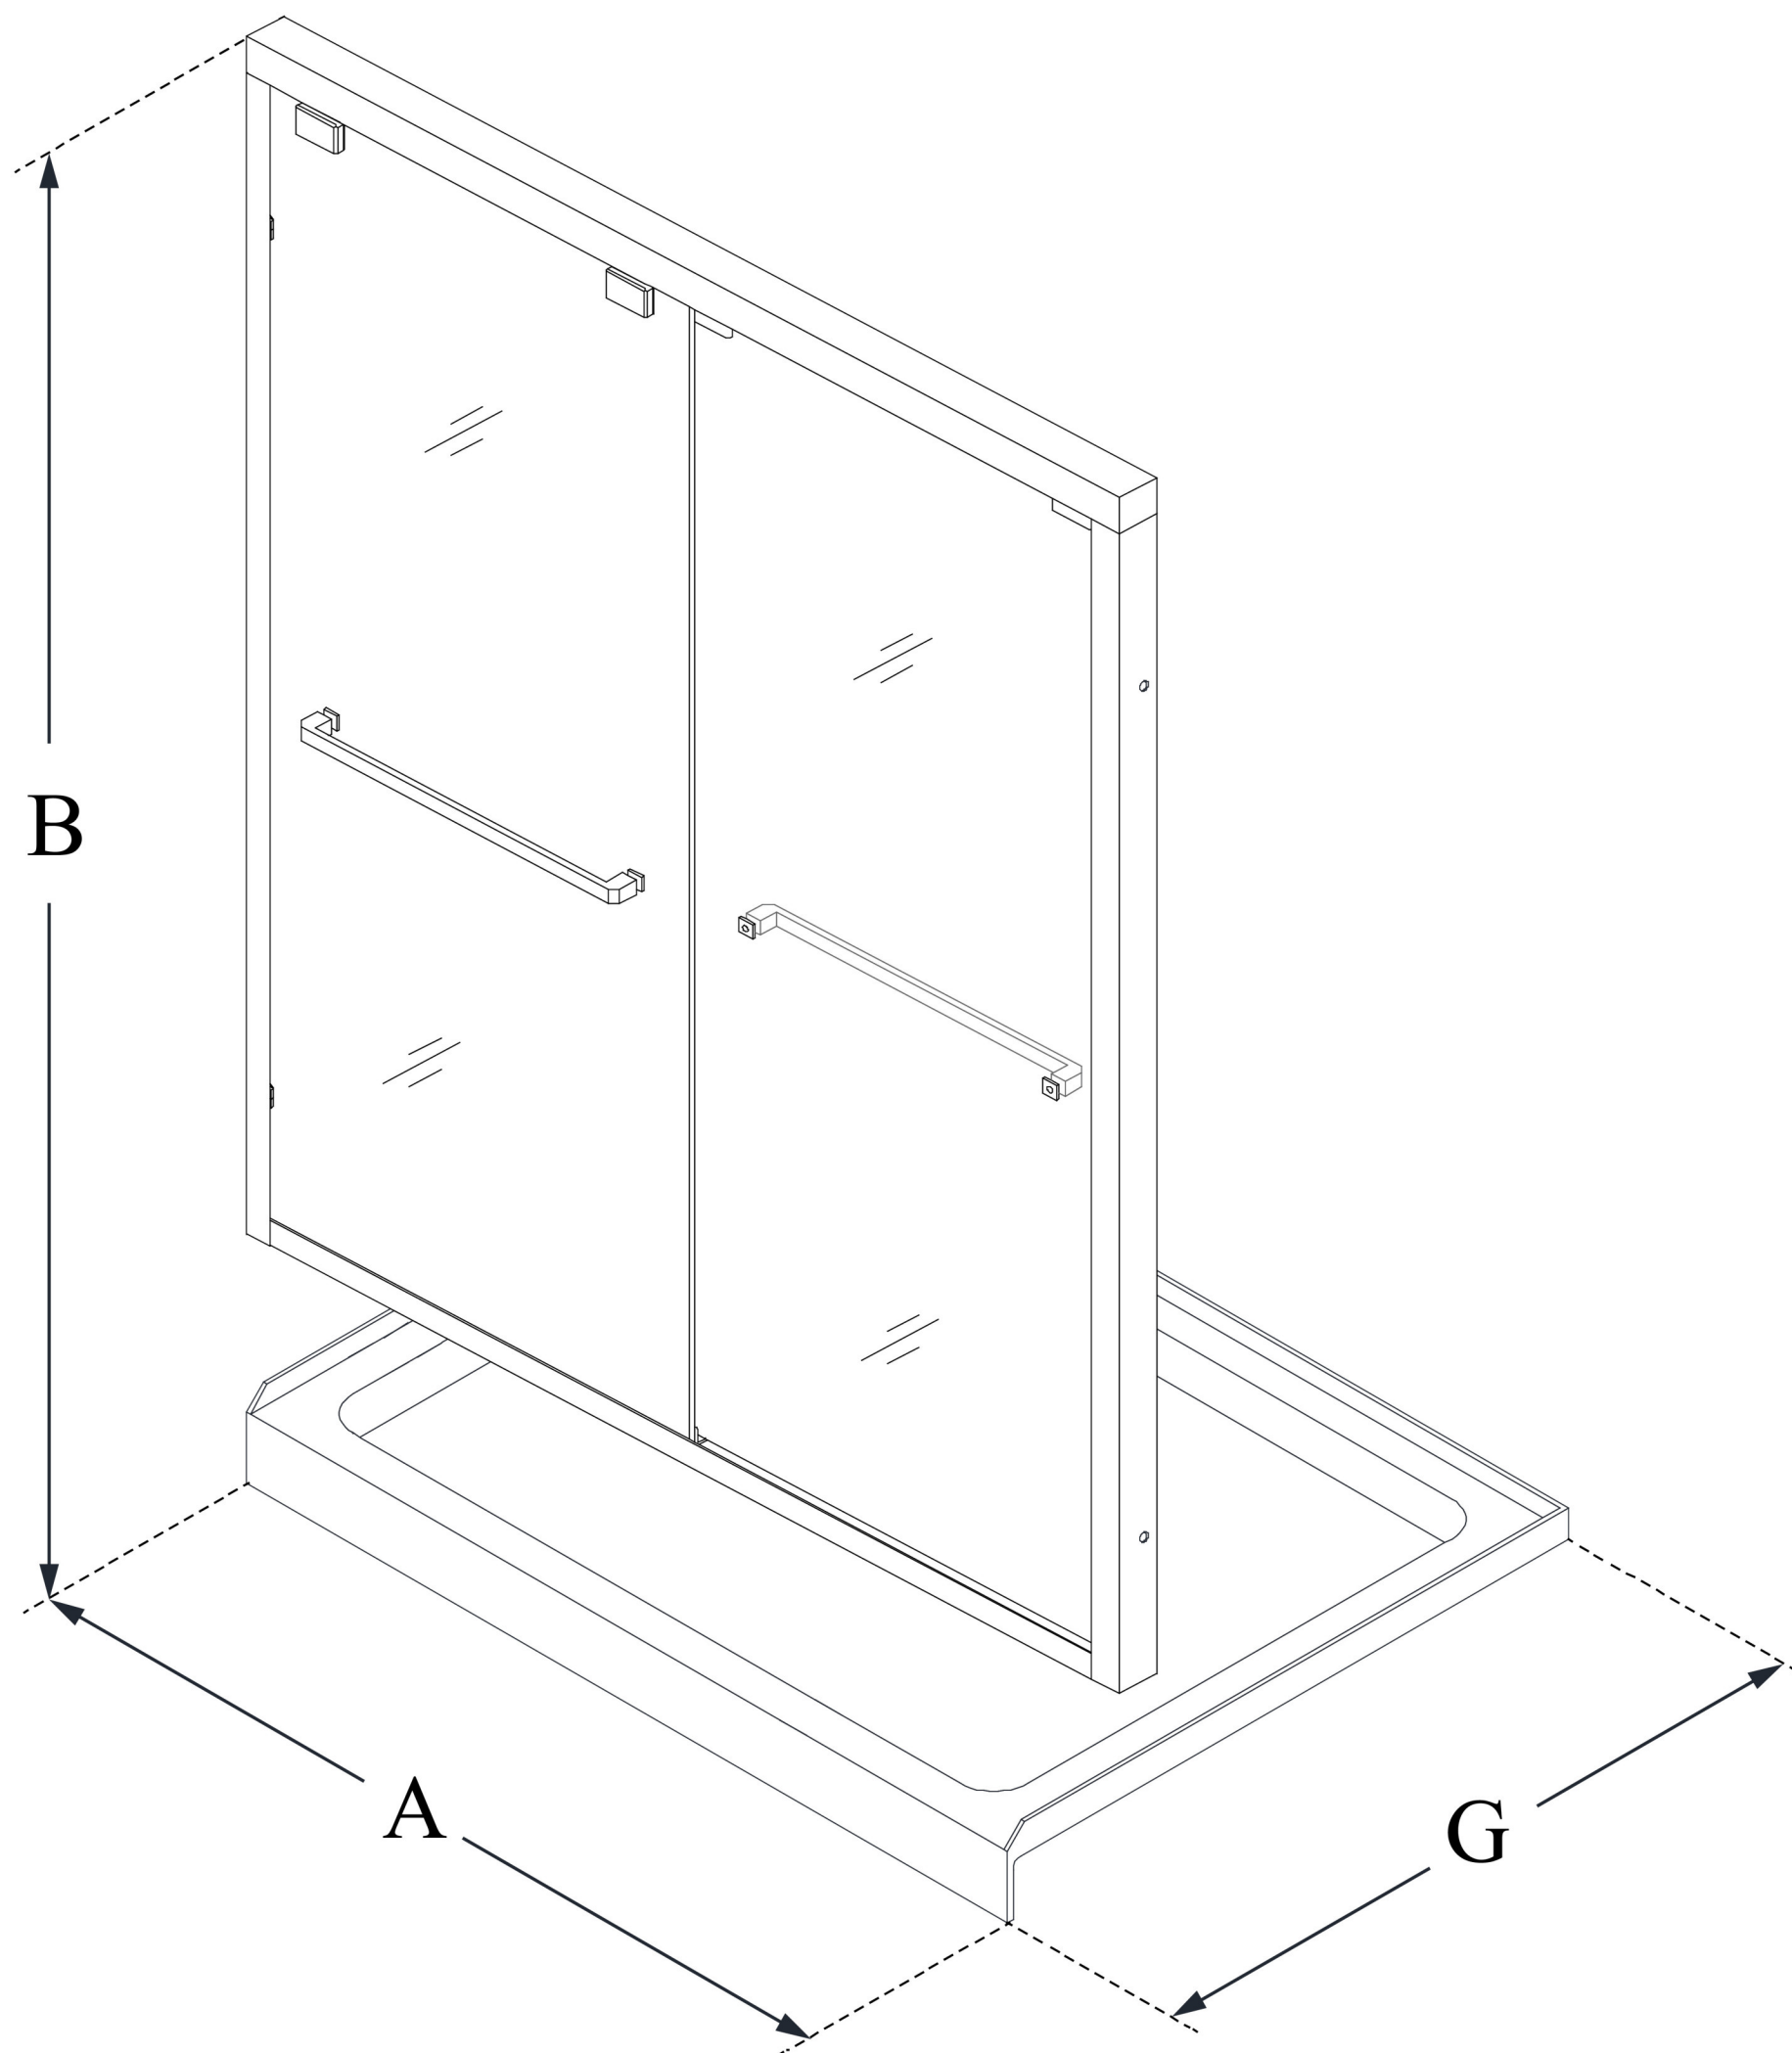

DL-7007

ENCORE

DreamLine Encore 36 in. D x 60 in.
W x 78 3/4 in. H Semi-Frameless
Bypass Sliding Shower Door and
SlimLine Shower Base Kit

KIT CONTENTS:

- SHOWER DOOR
- SHOWER BASE

CONFIGURATION DIMENSIONS:

A: 60 in.
KIT WIDTH

B: 78 3/4 in.
KIT HEIGHT

G: 36 in.
KIT DEPTH

AVAILABLE DRAIN LOCATIONS:

- CENTER
- LEFT
- RIGHT

For precise drain location, please refer to the
included base technical drawing

DreamLine reserves the right to update or modify the hardware or materials pictured
without prior notice for the purpose of product improvement and customer satisfaction.