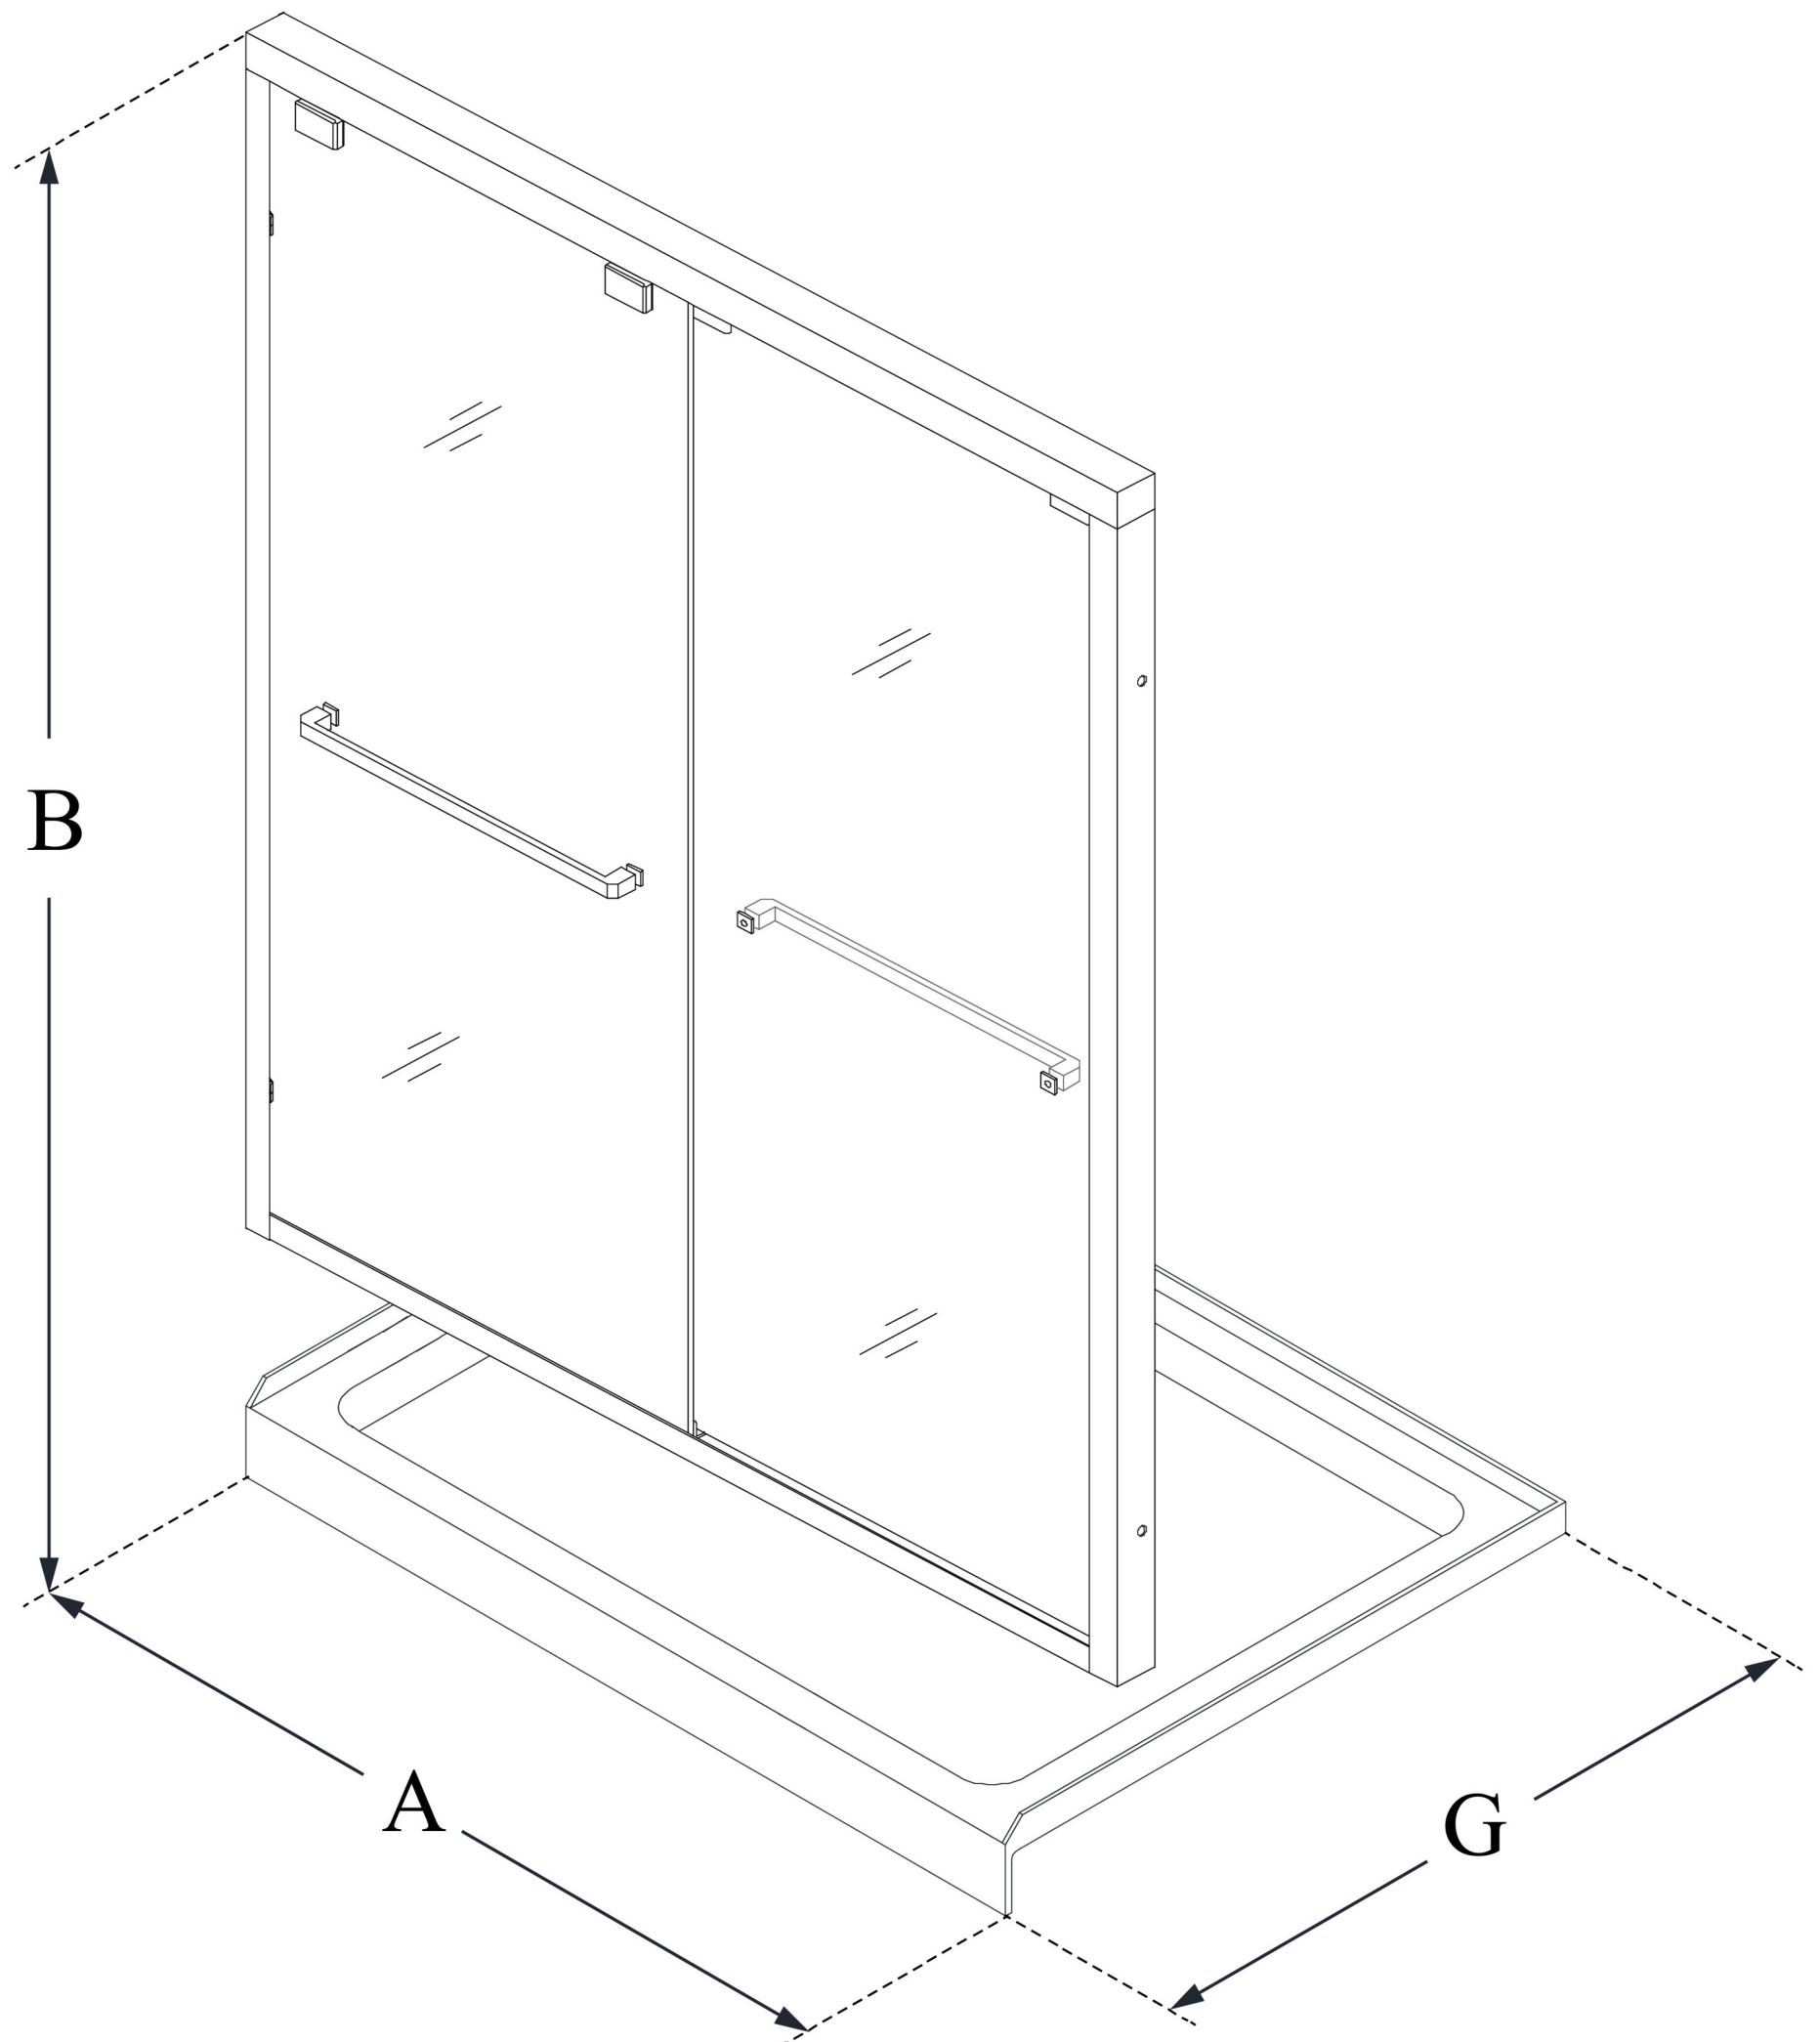

## ENCORE

DreamLine Encore 34 in. D x 60 in.  
W x 78 3/4 in. H Semi-Frameless  
Bypass Sliding Shower Door and  
SlimLine Shower Base Kit

### KIT CONTENTS:

- SHOWER DOOR
- SHOWER BASE

### CONFIGURATION DIMENSIONS:

**A: 60 in.**

KIT WIDTH

**B: 78 3/4 in.**

KIT HEIGHT

**G: 34 in.**

KIT DEPTH

### AVAILABLE DRAIN LOCATIONS:

- CENTER
- LEFT
- RIGHT

For precise drain location, please refer to the  
included base technical drawing

DreamLine reserves the right to update or modify the hardware or materials pictured  
without prior notice for the purpose of product improvement and customer satisfaction.