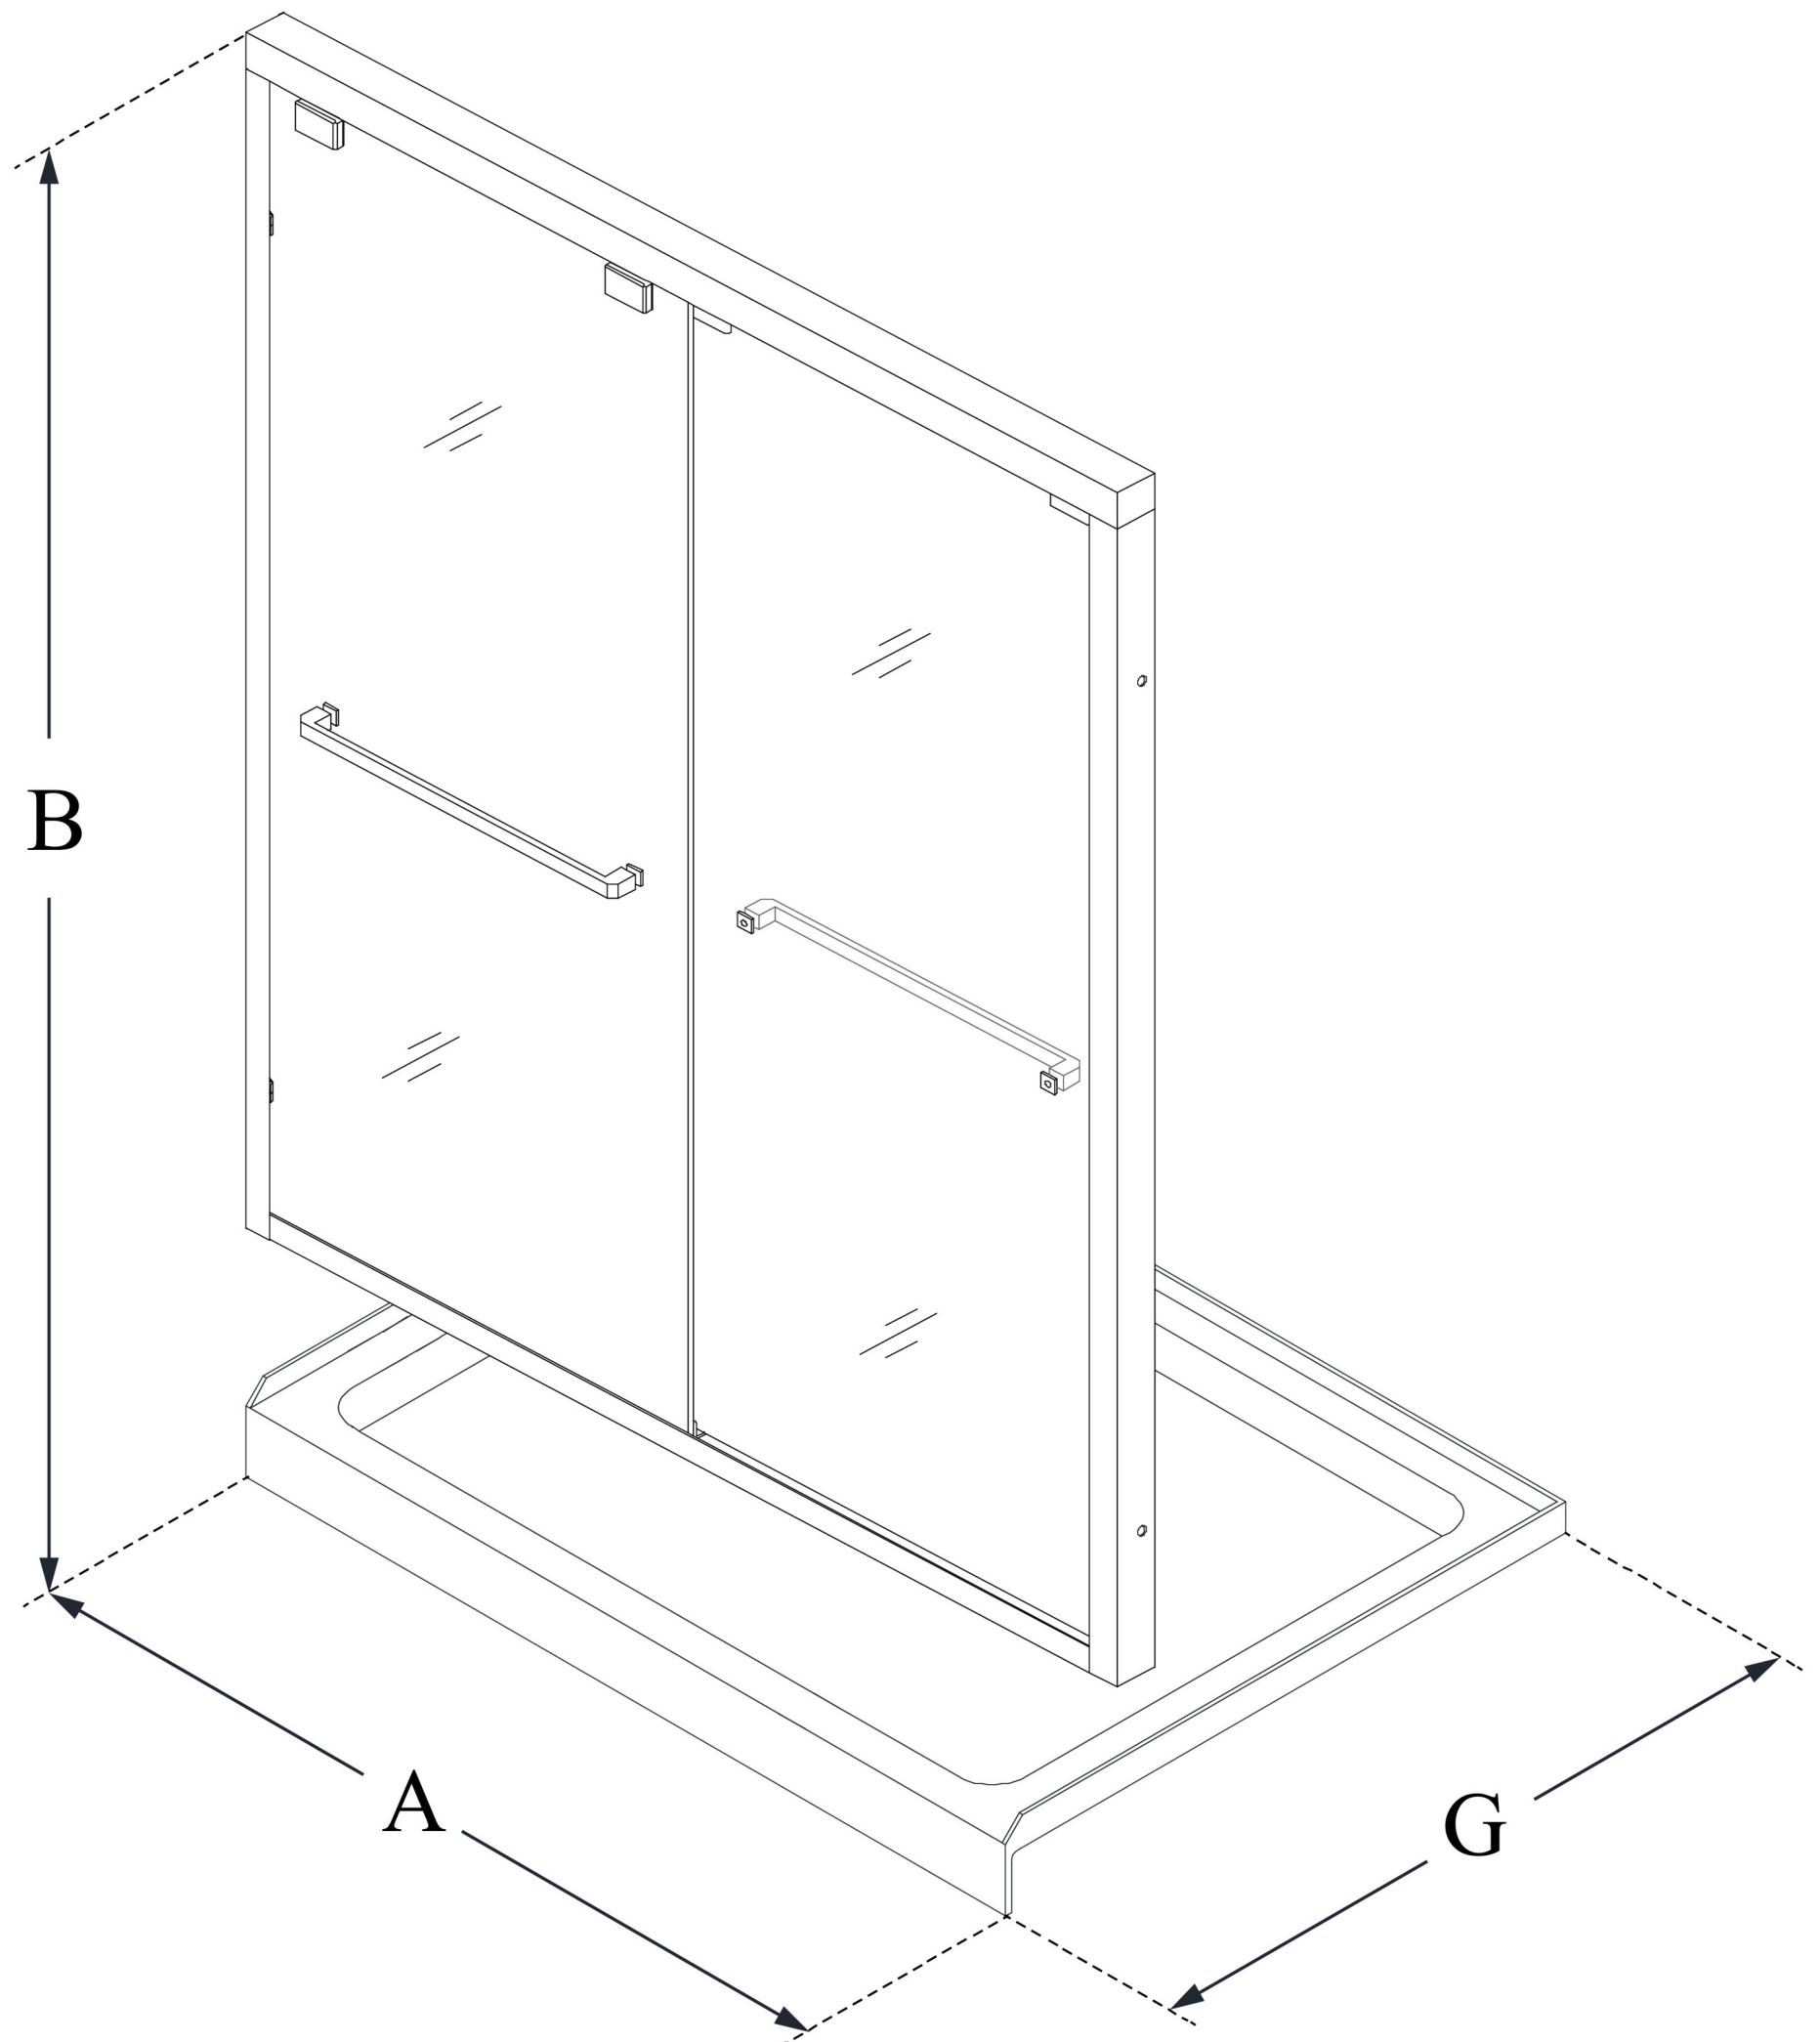

DL-7005

ENCORE

DreamLine Encore 32 in. D x 60 in.
W x 78 3/4 in. H Semi-Frameless
Bypass Sliding Shower Door and
SlimLine Shower Base Kit

KIT CONTENTS:

- SHOWER DOOR
- SHOWER BASE

CONFIGURATION DIMENSIONS:

A: 60 in.

KIT WIDTH

B: 78 3/4 in.

KIT HEIGHT

G: 32 in.

KIT DEPTH

AVAILABLE DRAIN LOCATIONS:

- CENTER
- LEFT
- RIGHT