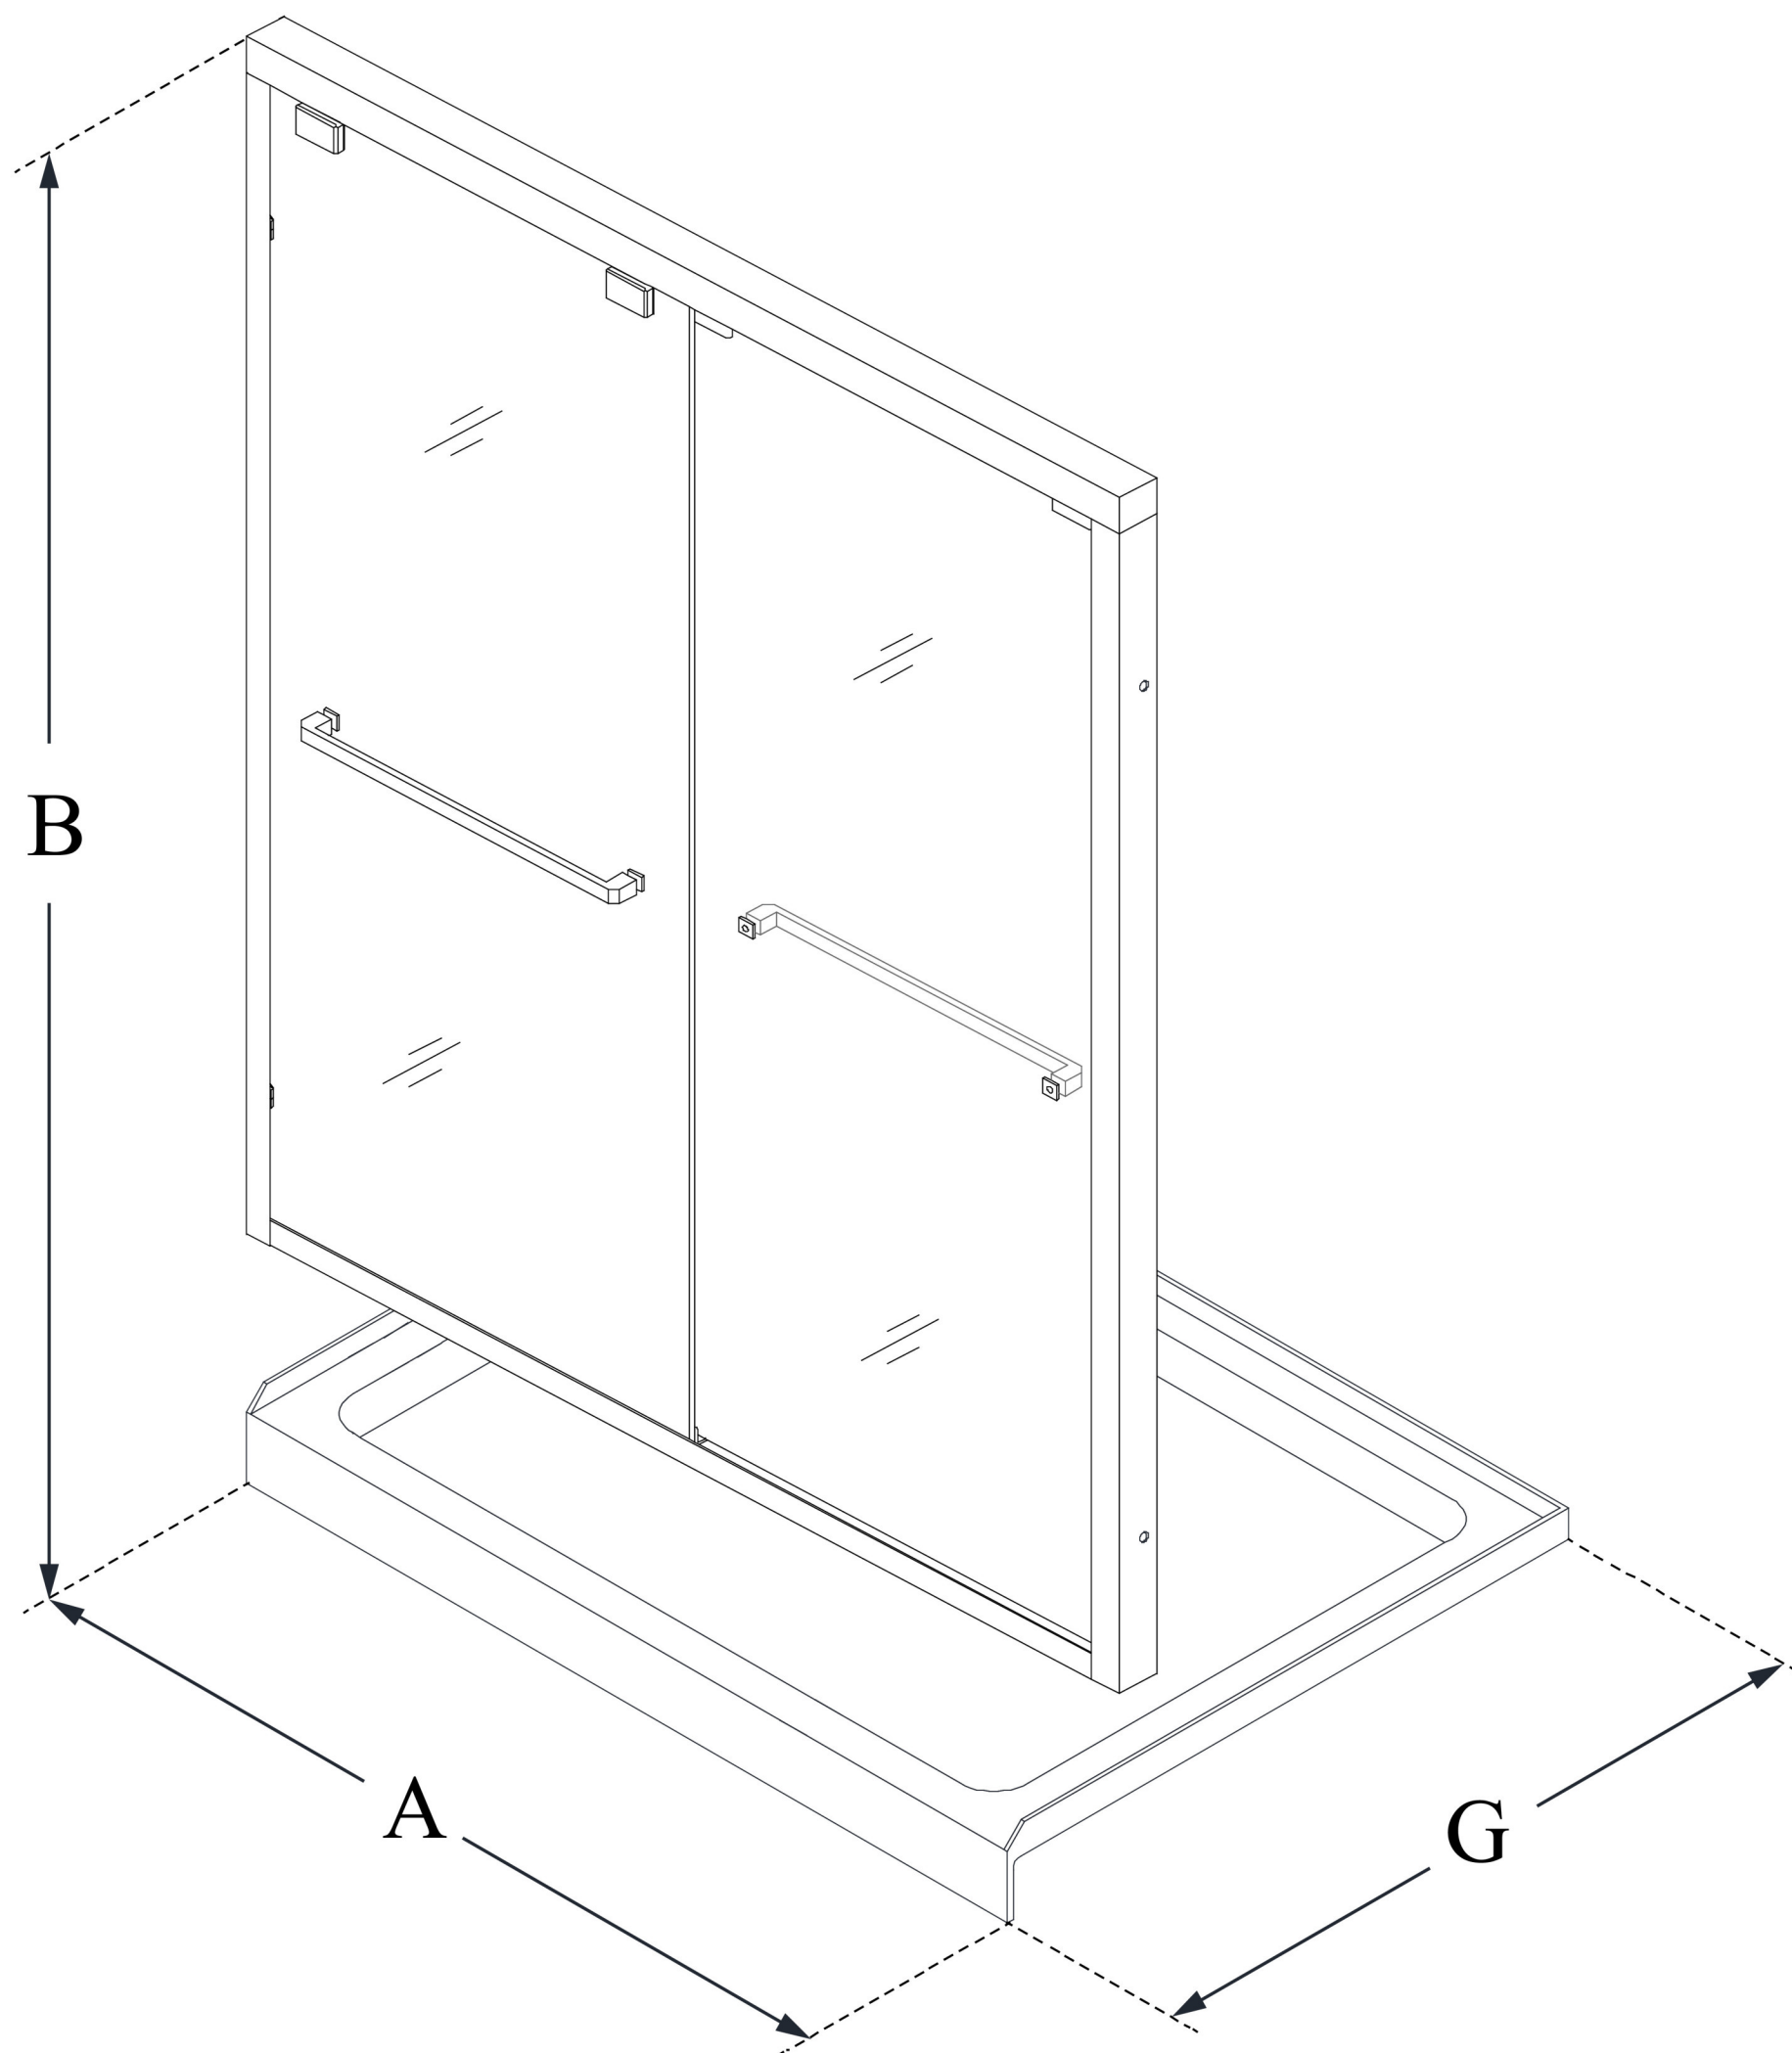

## ENCORE

DreamLine Encore 30 in. D x 60 in.  
W x 78 3/4 in. H Semi-Frameless  
Bypass Sliding Shower Door and  
SlimLine Shower Base Kit

### KIT CONTENTS:

- SHOWER DOOR
- SHOWER BASE

### CONFIGURATION DIMENSIONS:

**A: 60 in.**  
KIT WIDTH

**B: 78 3/4 in.**  
KIT HEIGHT

**G: 30 in.**  
KIT DEPTH

### AVAILABLE DRAIN LOCATIONS:

- CENTER
- LEFT
- RIGHT

For precise drain location, please refer to the  
included base technical drawing

DreamLine reserves the right to update or modify the hardware or materials pictured  
without prior notice for the purpose of product improvement and customer satisfaction.