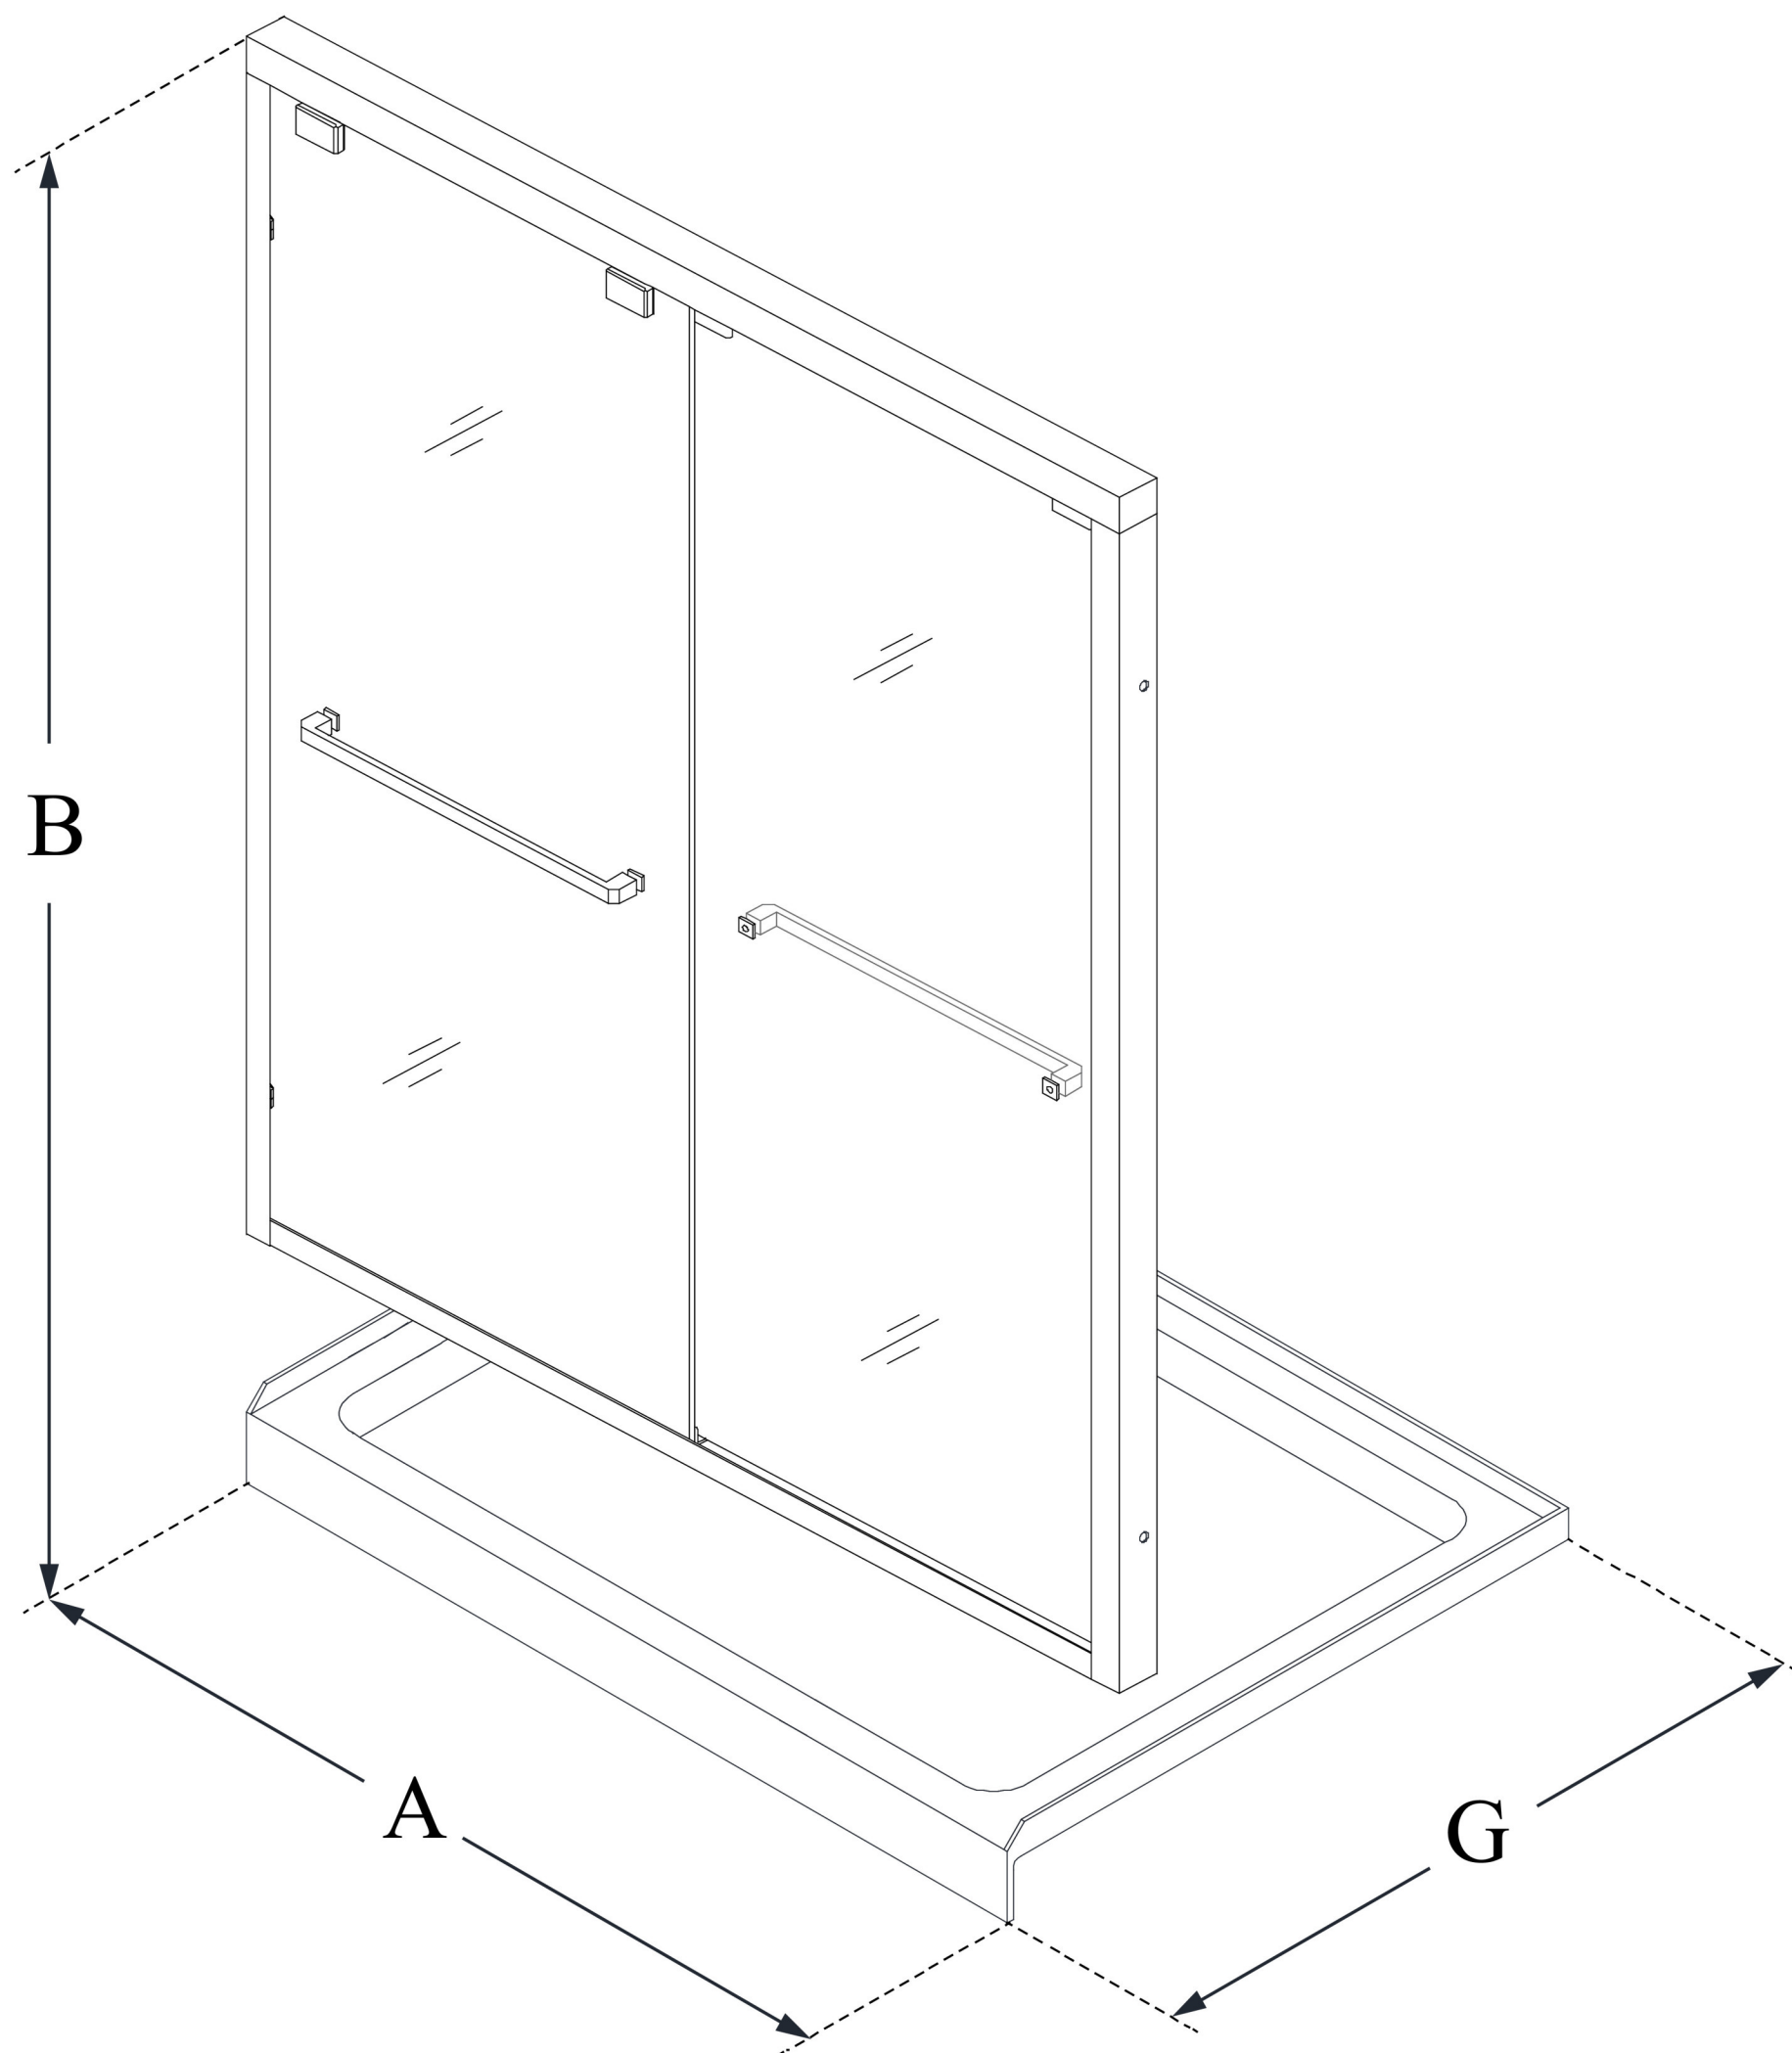

DL-7003

ENCORE

DreamLine Encore 32 in. D x 54 in.
W x 78 3/4 in. H Semi-Frameless
Bypass Sliding Shower Door and
SlimLine Shower Base Kit

KIT CONTENTS:

- SHOWER DOOR
- SHOWER BASE

CONFIGURATION DIMENSIONS:

A: 54 in.
KIT WIDTH

B: 78 3/4 in.
KIT HEIGHT

G: 32 in.
KIT DEPTH

AVAILABLE DRAIN LOCATIONS:

- CENTER

For precise drain location, please refer to the
included base technical drawing

DreamLine reserves the right to update or modify the hardware or materials pictured
without prior notice for the purpose of product improvement and customer satisfaction.