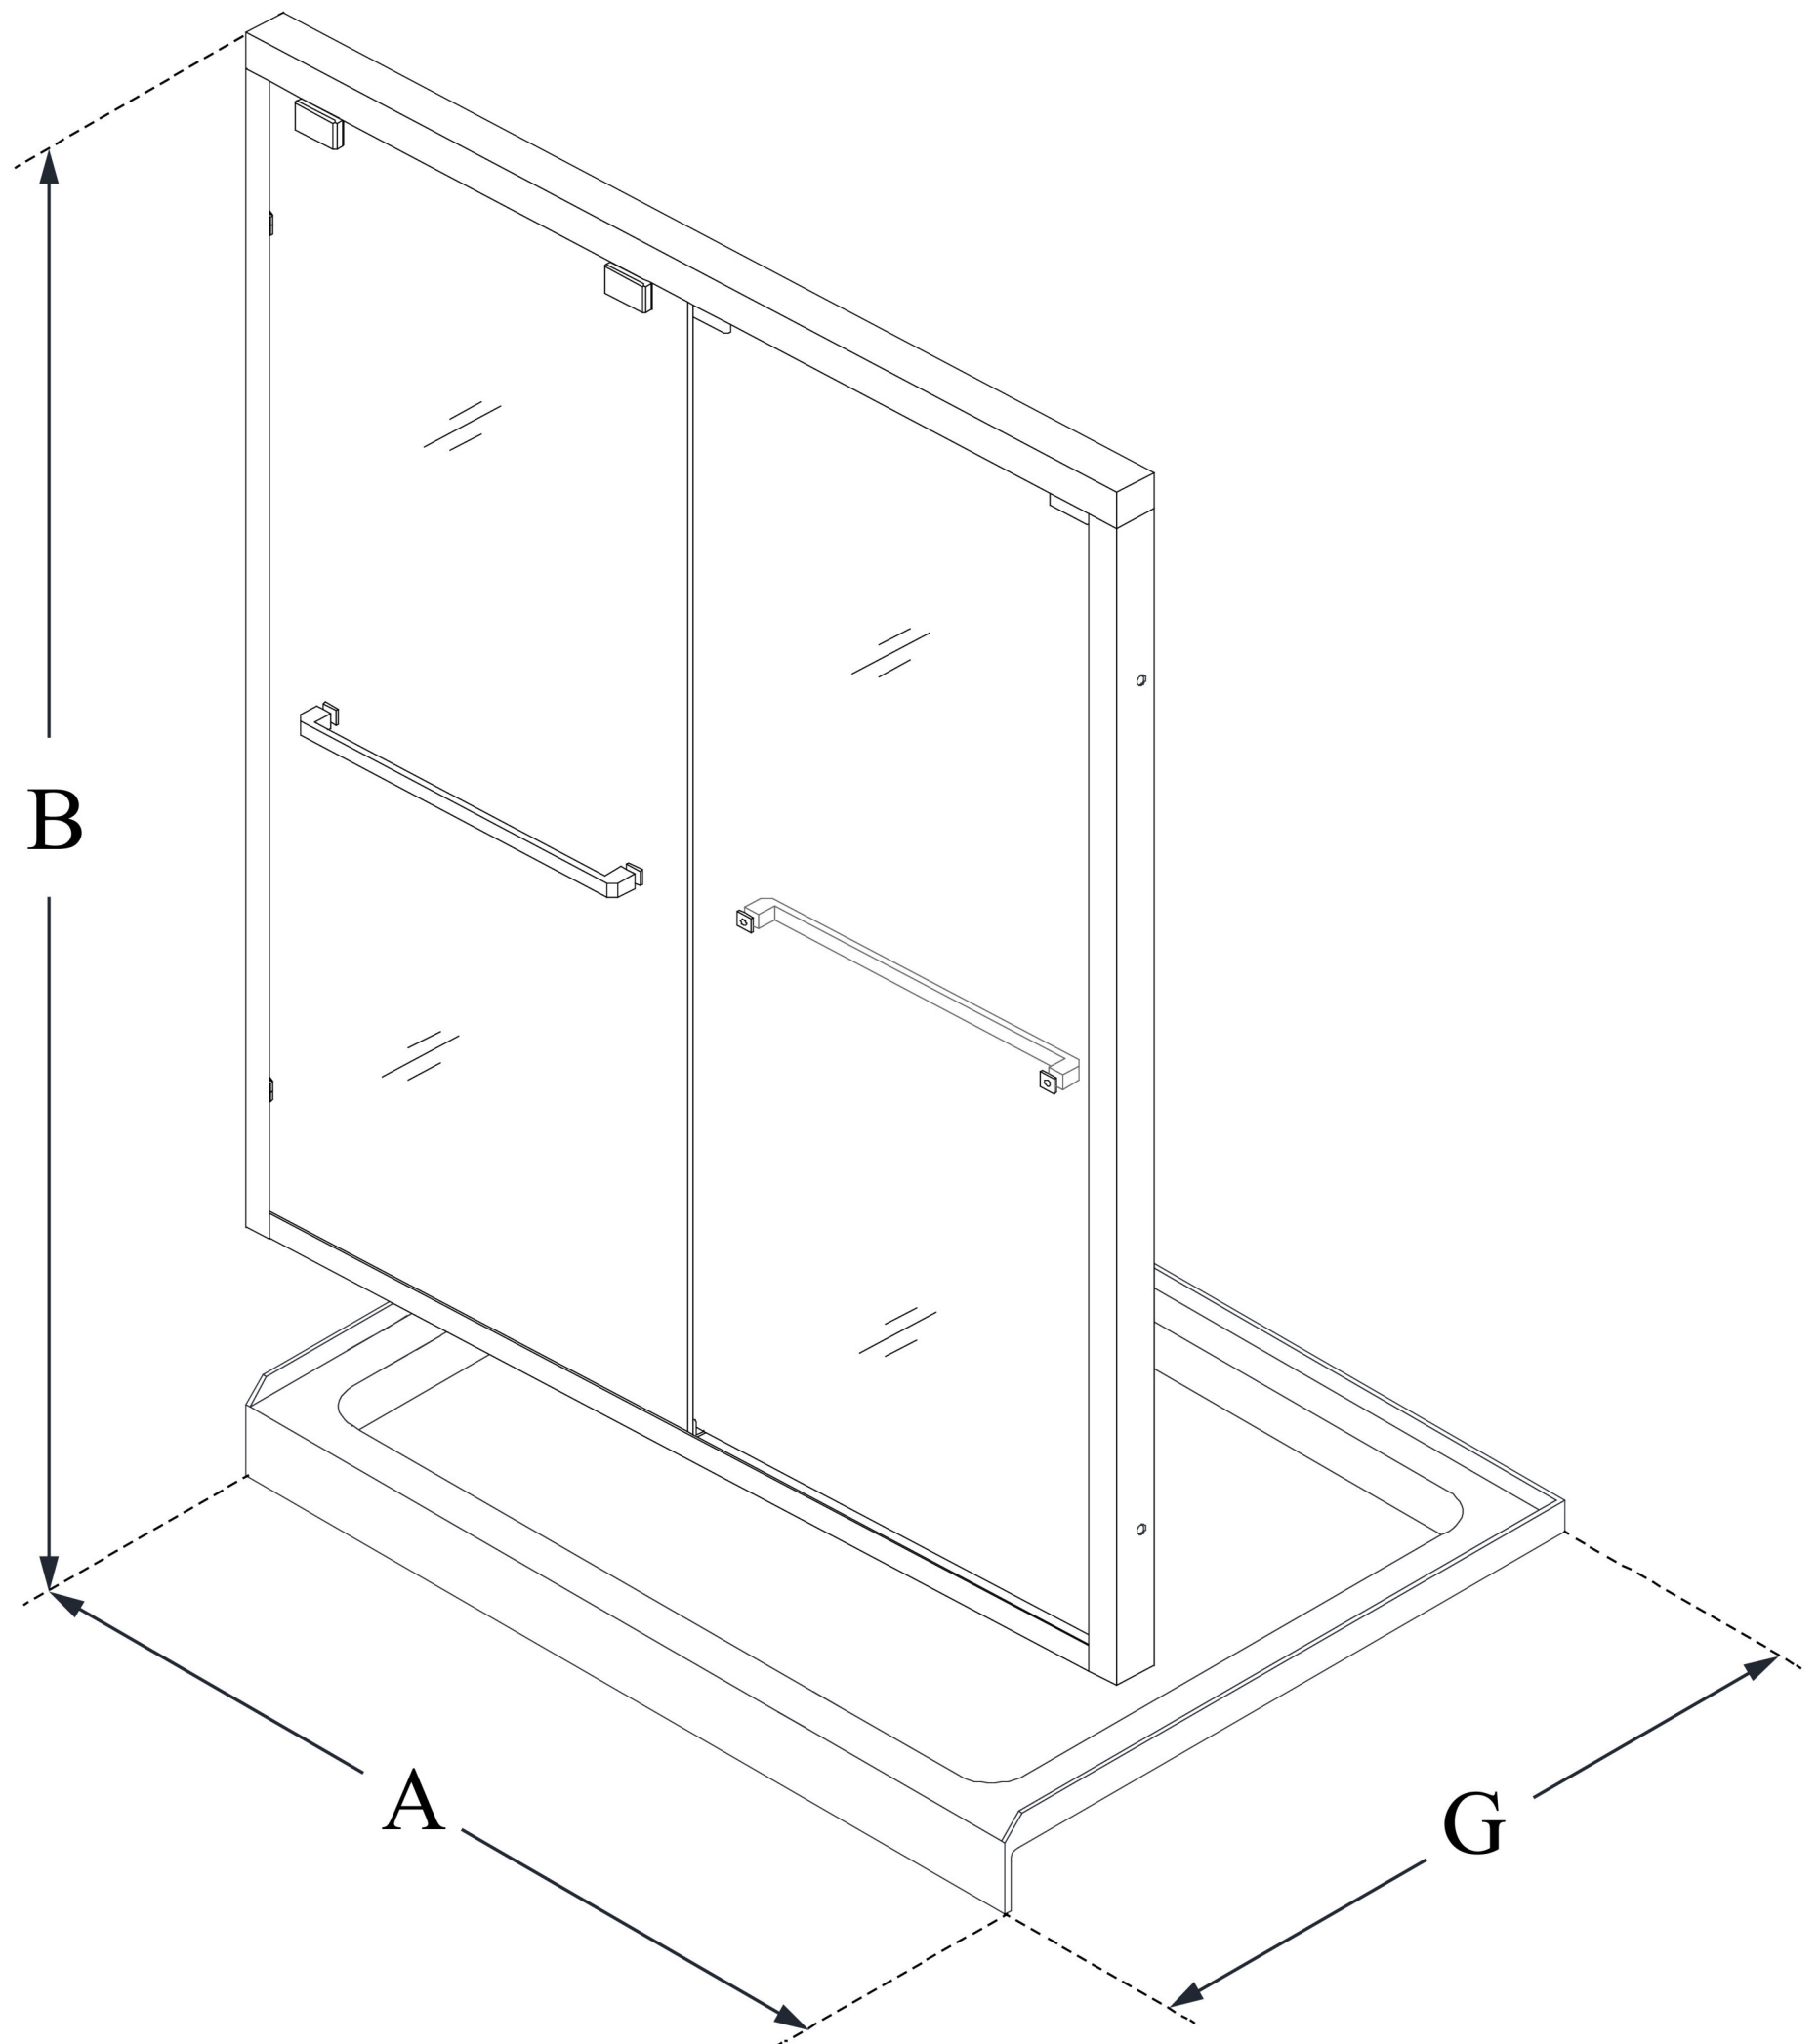

DL-7002

ENCORE

DreamLine Encore 36 in. D x 48 in.
W x 78 3/4 in. H Semi-Frameless
Bypass Sliding Shower Door and
SlimLine Shower Base Kit

KIT CONTENTS:

- SHOWER DOOR
- SHOWER BASE

CONFIGURATION DIMENSIONS:

A: 48 in.

KIT WIDTH

B: 78 3/4 in.

KIT HEIGHT

G: 36 in.

KIT DEPTH

AVAILABLE DRAIN LOCATIONS:

- CENTER