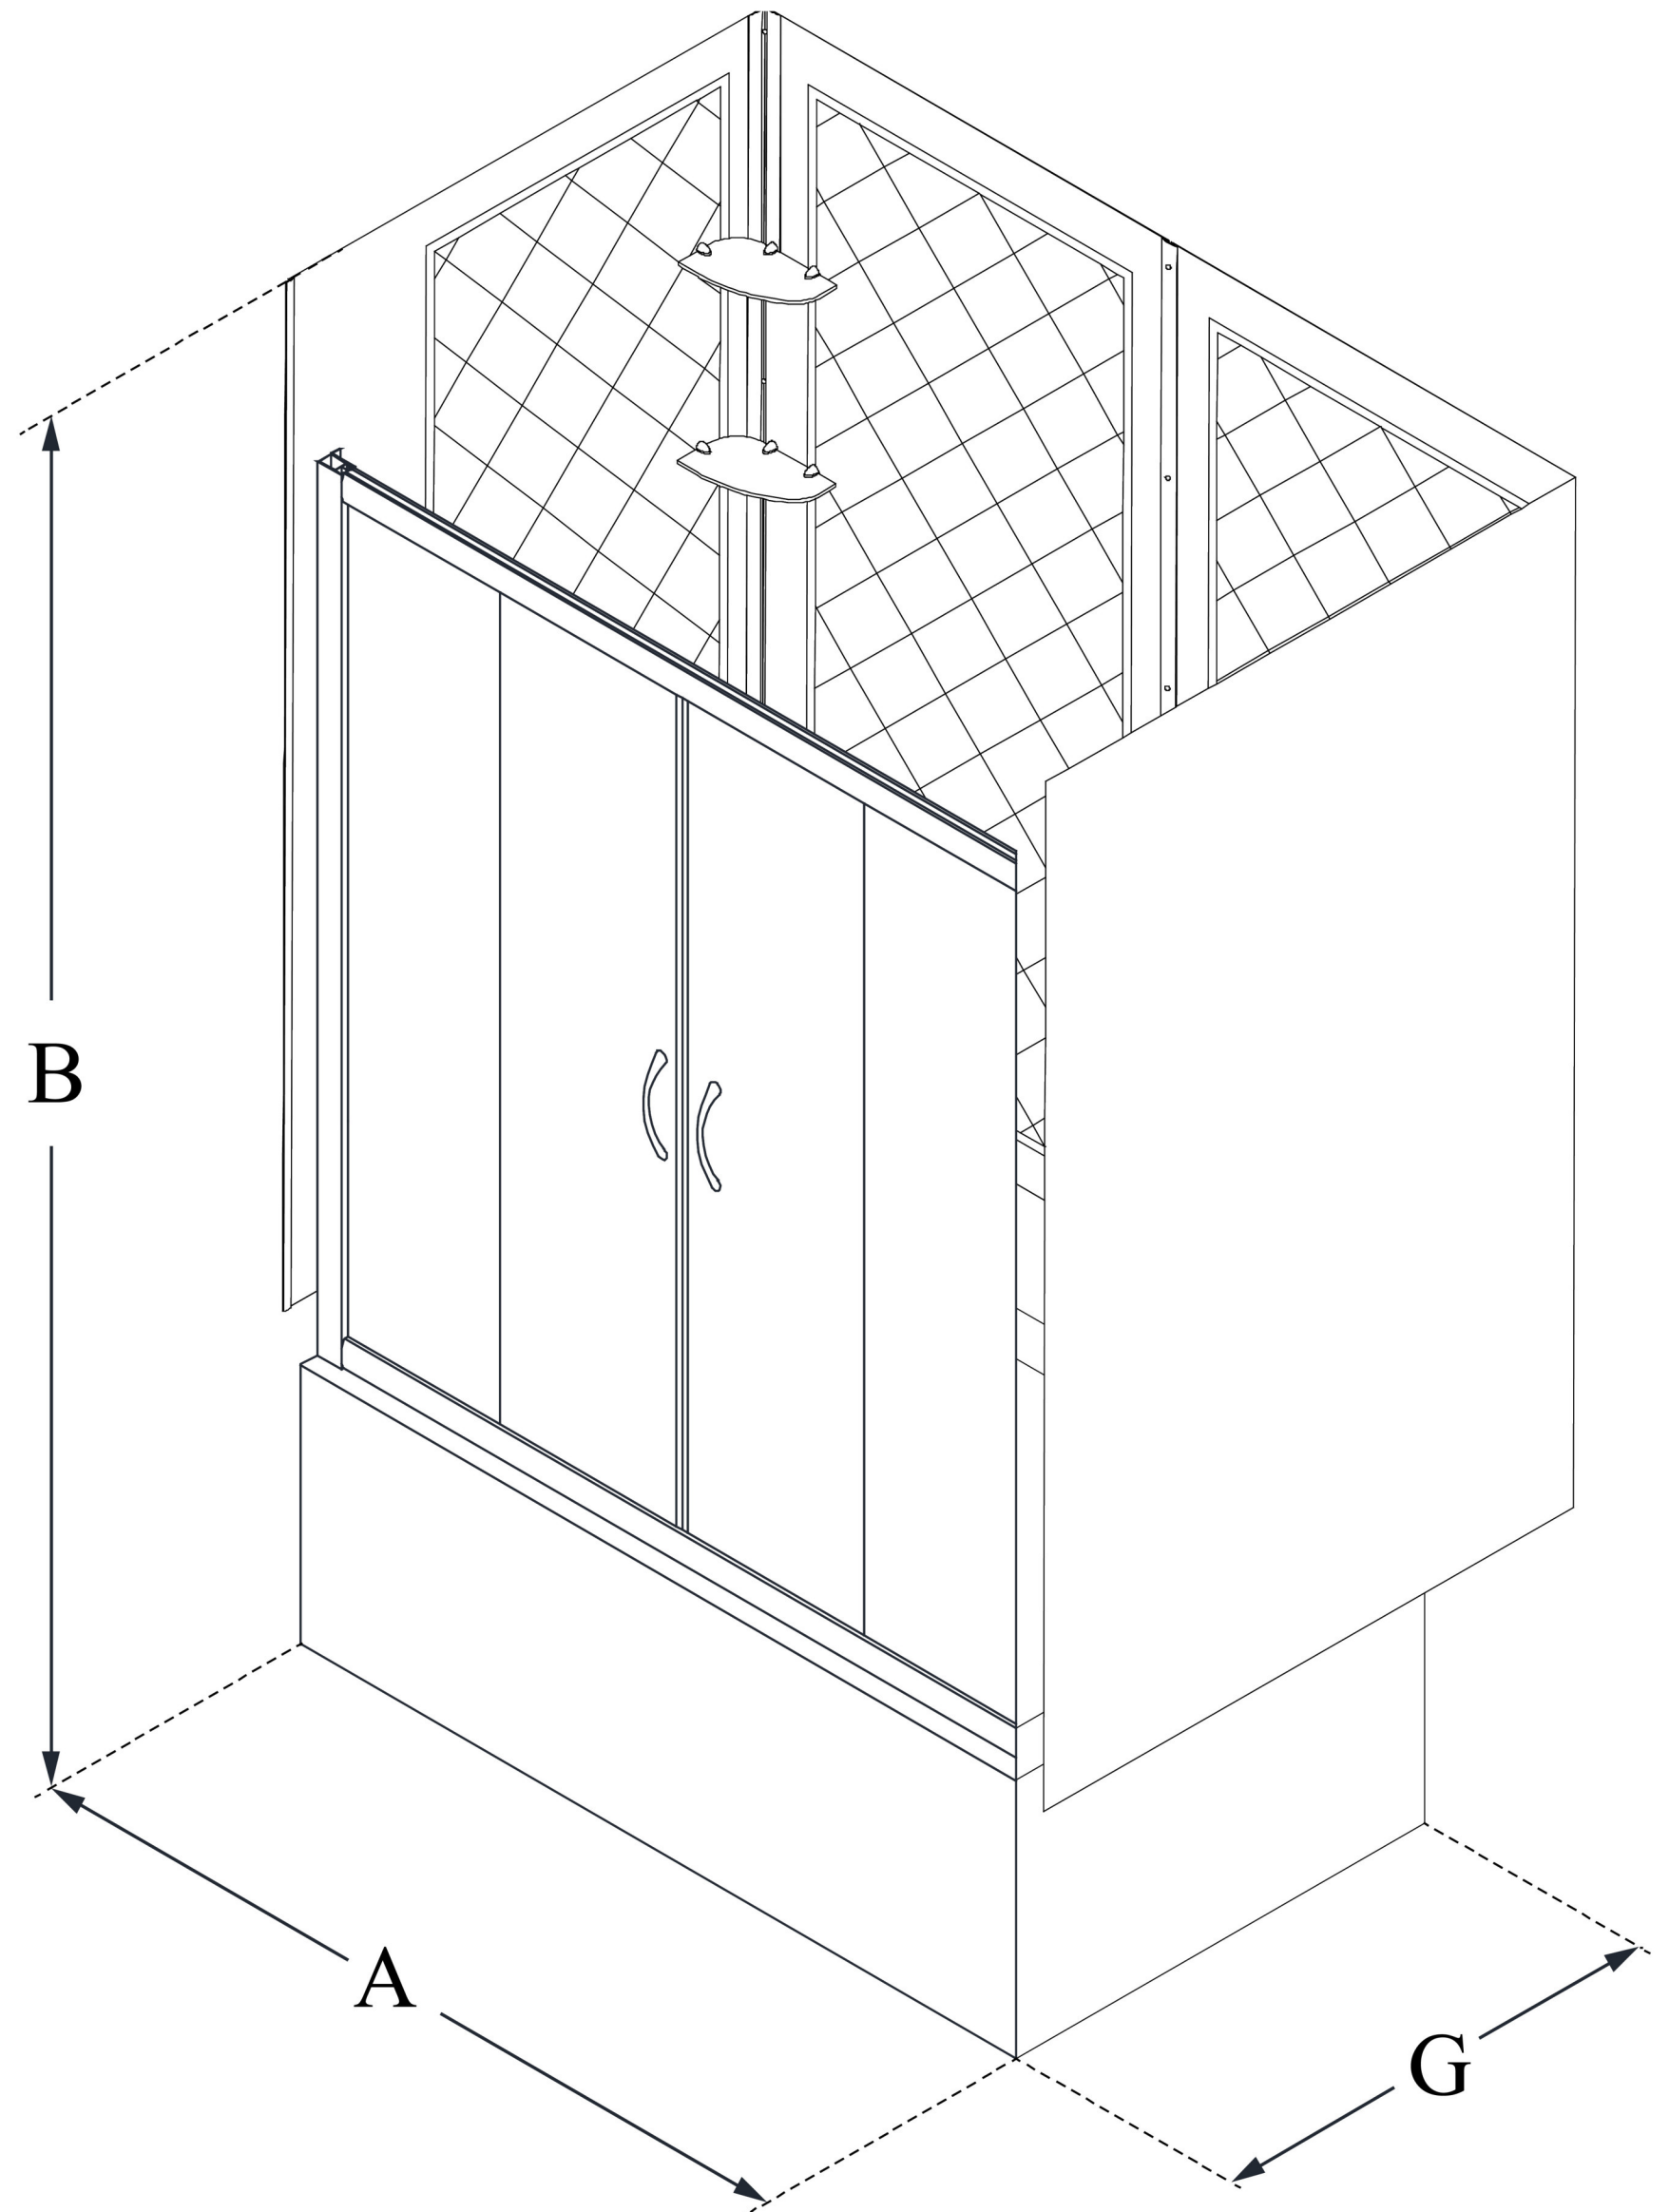

## **VISIONS**

DreamLine Visions 28-32 in. D x  
56-60 in. W x 60 in. H Sliding Tub  
Door and QWALL-Tub Acrylic  
Backwall Kit

### **KIT CONTENTS:**

- TUB DOOR
- QWALL BACKWALLS

### **CONFIGURATION DIMENSIONS:**

**A: 56 - 60 in.**

KIT WIDTH

**B: 60 in.**

KIT HEIGHT

**G: 28 - 32 in.**

KIT DEPTH

DreamLine reserves the right to update or modify the hardware or materials pictured without prior notice for the purpose of product improvement and customer satisfaction.