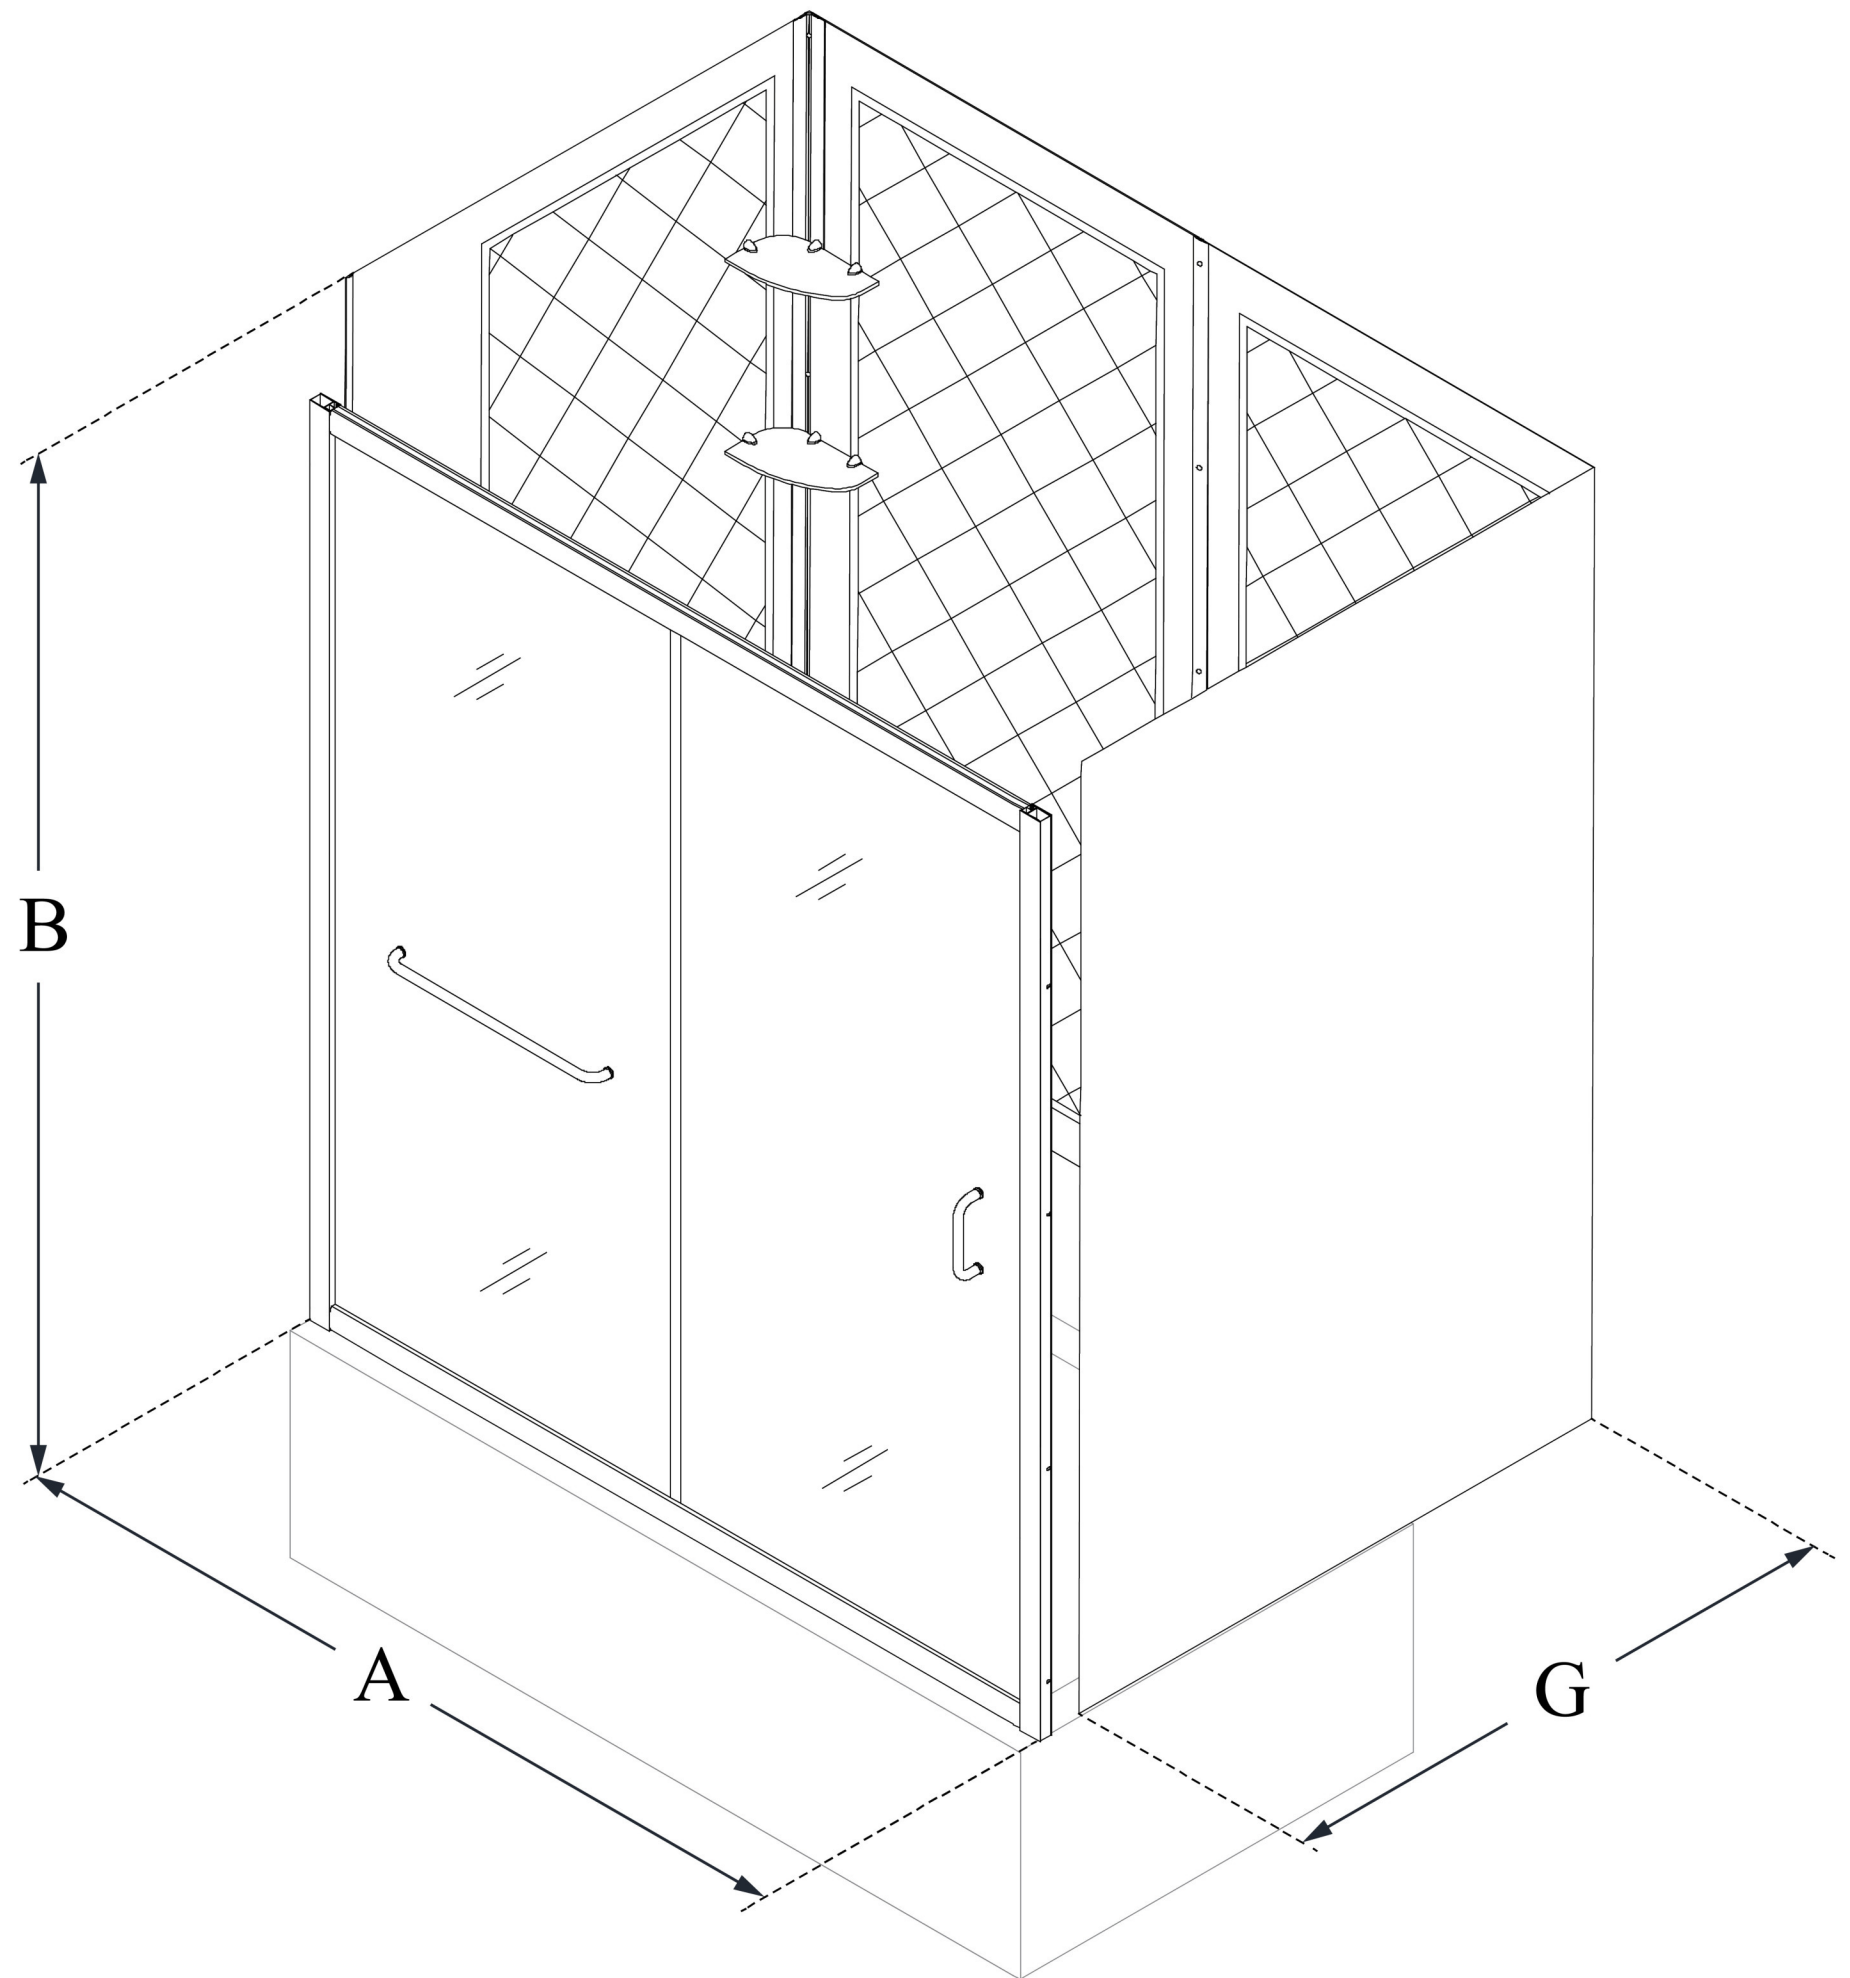

DL-6992

INFINITY-Z

DreamLine Infinity-Z 28-32 in. D x
56-60 in. W x 60 in. H Frameless
Sliding Tub Door and QWALL-Tub
Acrylic Backwall Kit

KIT CONTENTS:

- TUB DOOR
- QWALL BACKWALLS

CONFIGURATION DIMENSIONS:

A: 56 - 60 in.

KIT WIDTH

B: 60 in.

KIT HEIGHT

G: 28 - 32 in.

KIT DEPTH

DreamLine reserves the right to update or modify the hardware or materials pictured without prior notice for the purpose of product improvement and customer satisfaction.