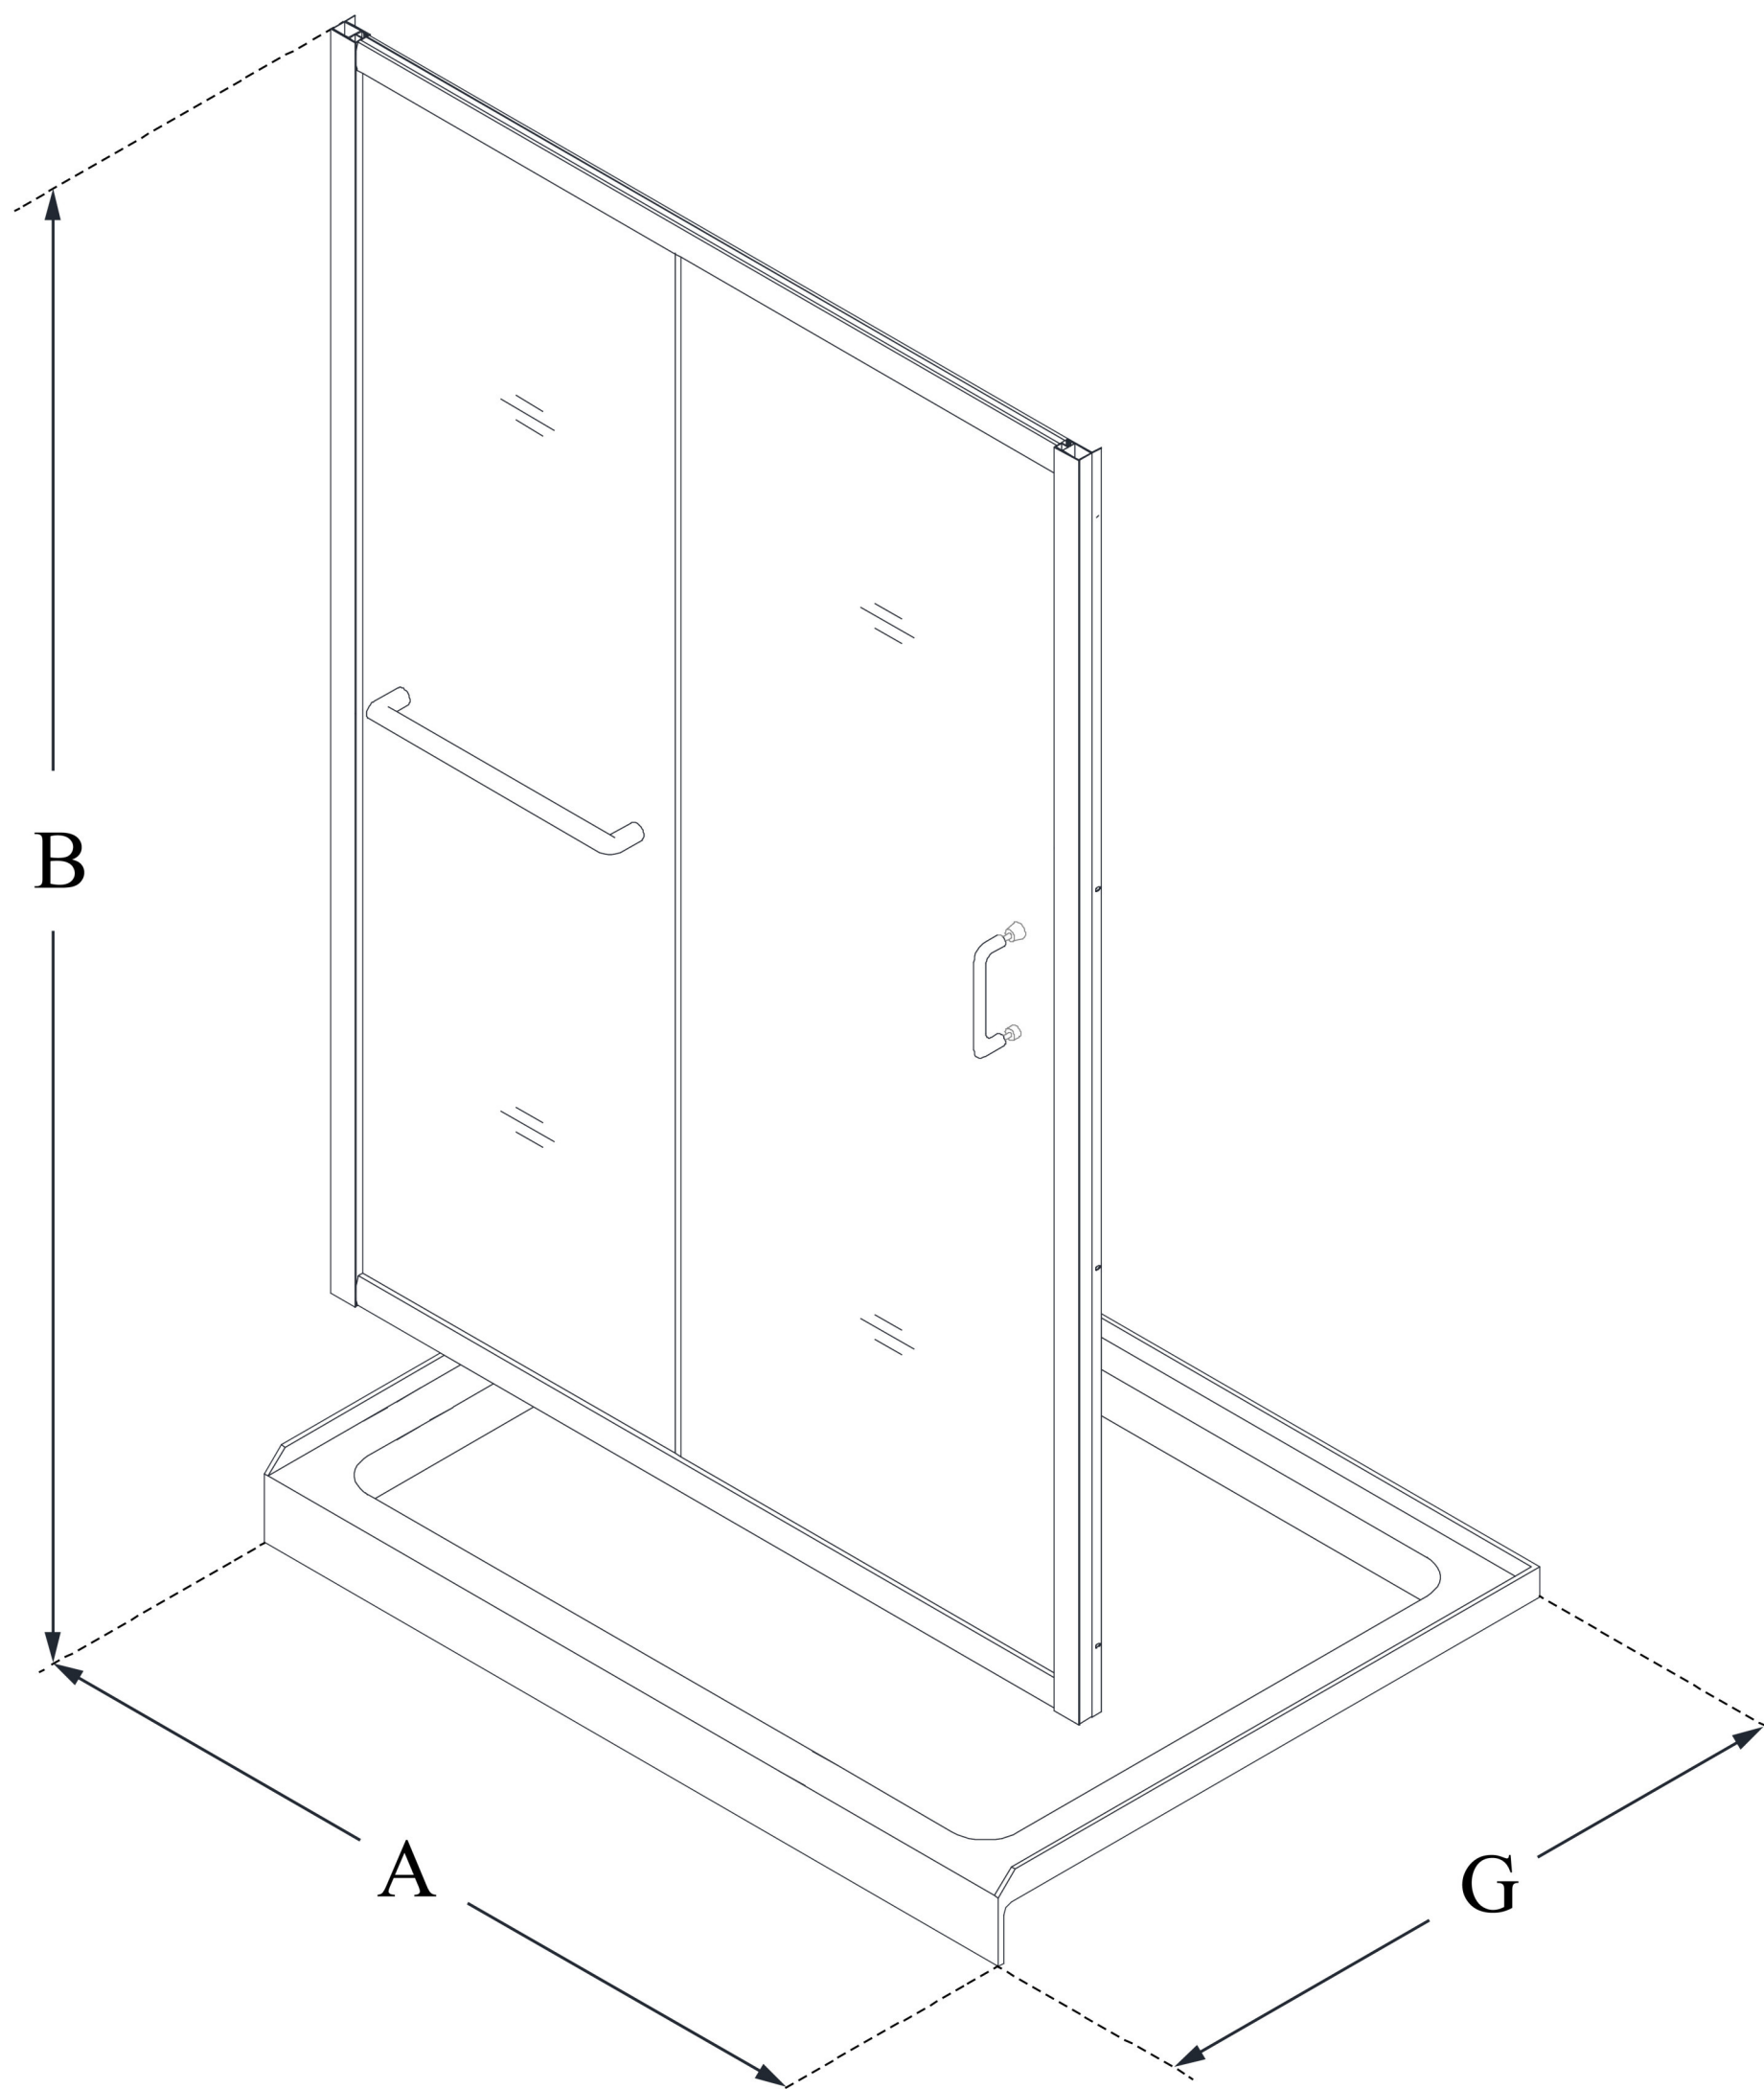

DL-6975

INFINITY-Z

DreamLine Infinity-Z 36 in. D x 48 in. W x 74 3/4 in. H Sliding Shower Door and SlimLine Shower Base Kit

KIT CONTENTS:

- SHOWER DOOR
- SHOWER BASE

CONFIGURATION DIMENSIONS:

A: 48 in.
KIT WIDTH

B: 74 3/4 in.
KIT HEIGHT

G: 36 in.
KIT DEPTH

AVAILABLE DRAIN LOCATIONS:

- CENTER

For precise drain location, please refer to the included base technical drawing

DreamLine reserves the right to update or modify the hardware or materials pictured without prior notice for the purpose of product improvement and customer satisfaction.