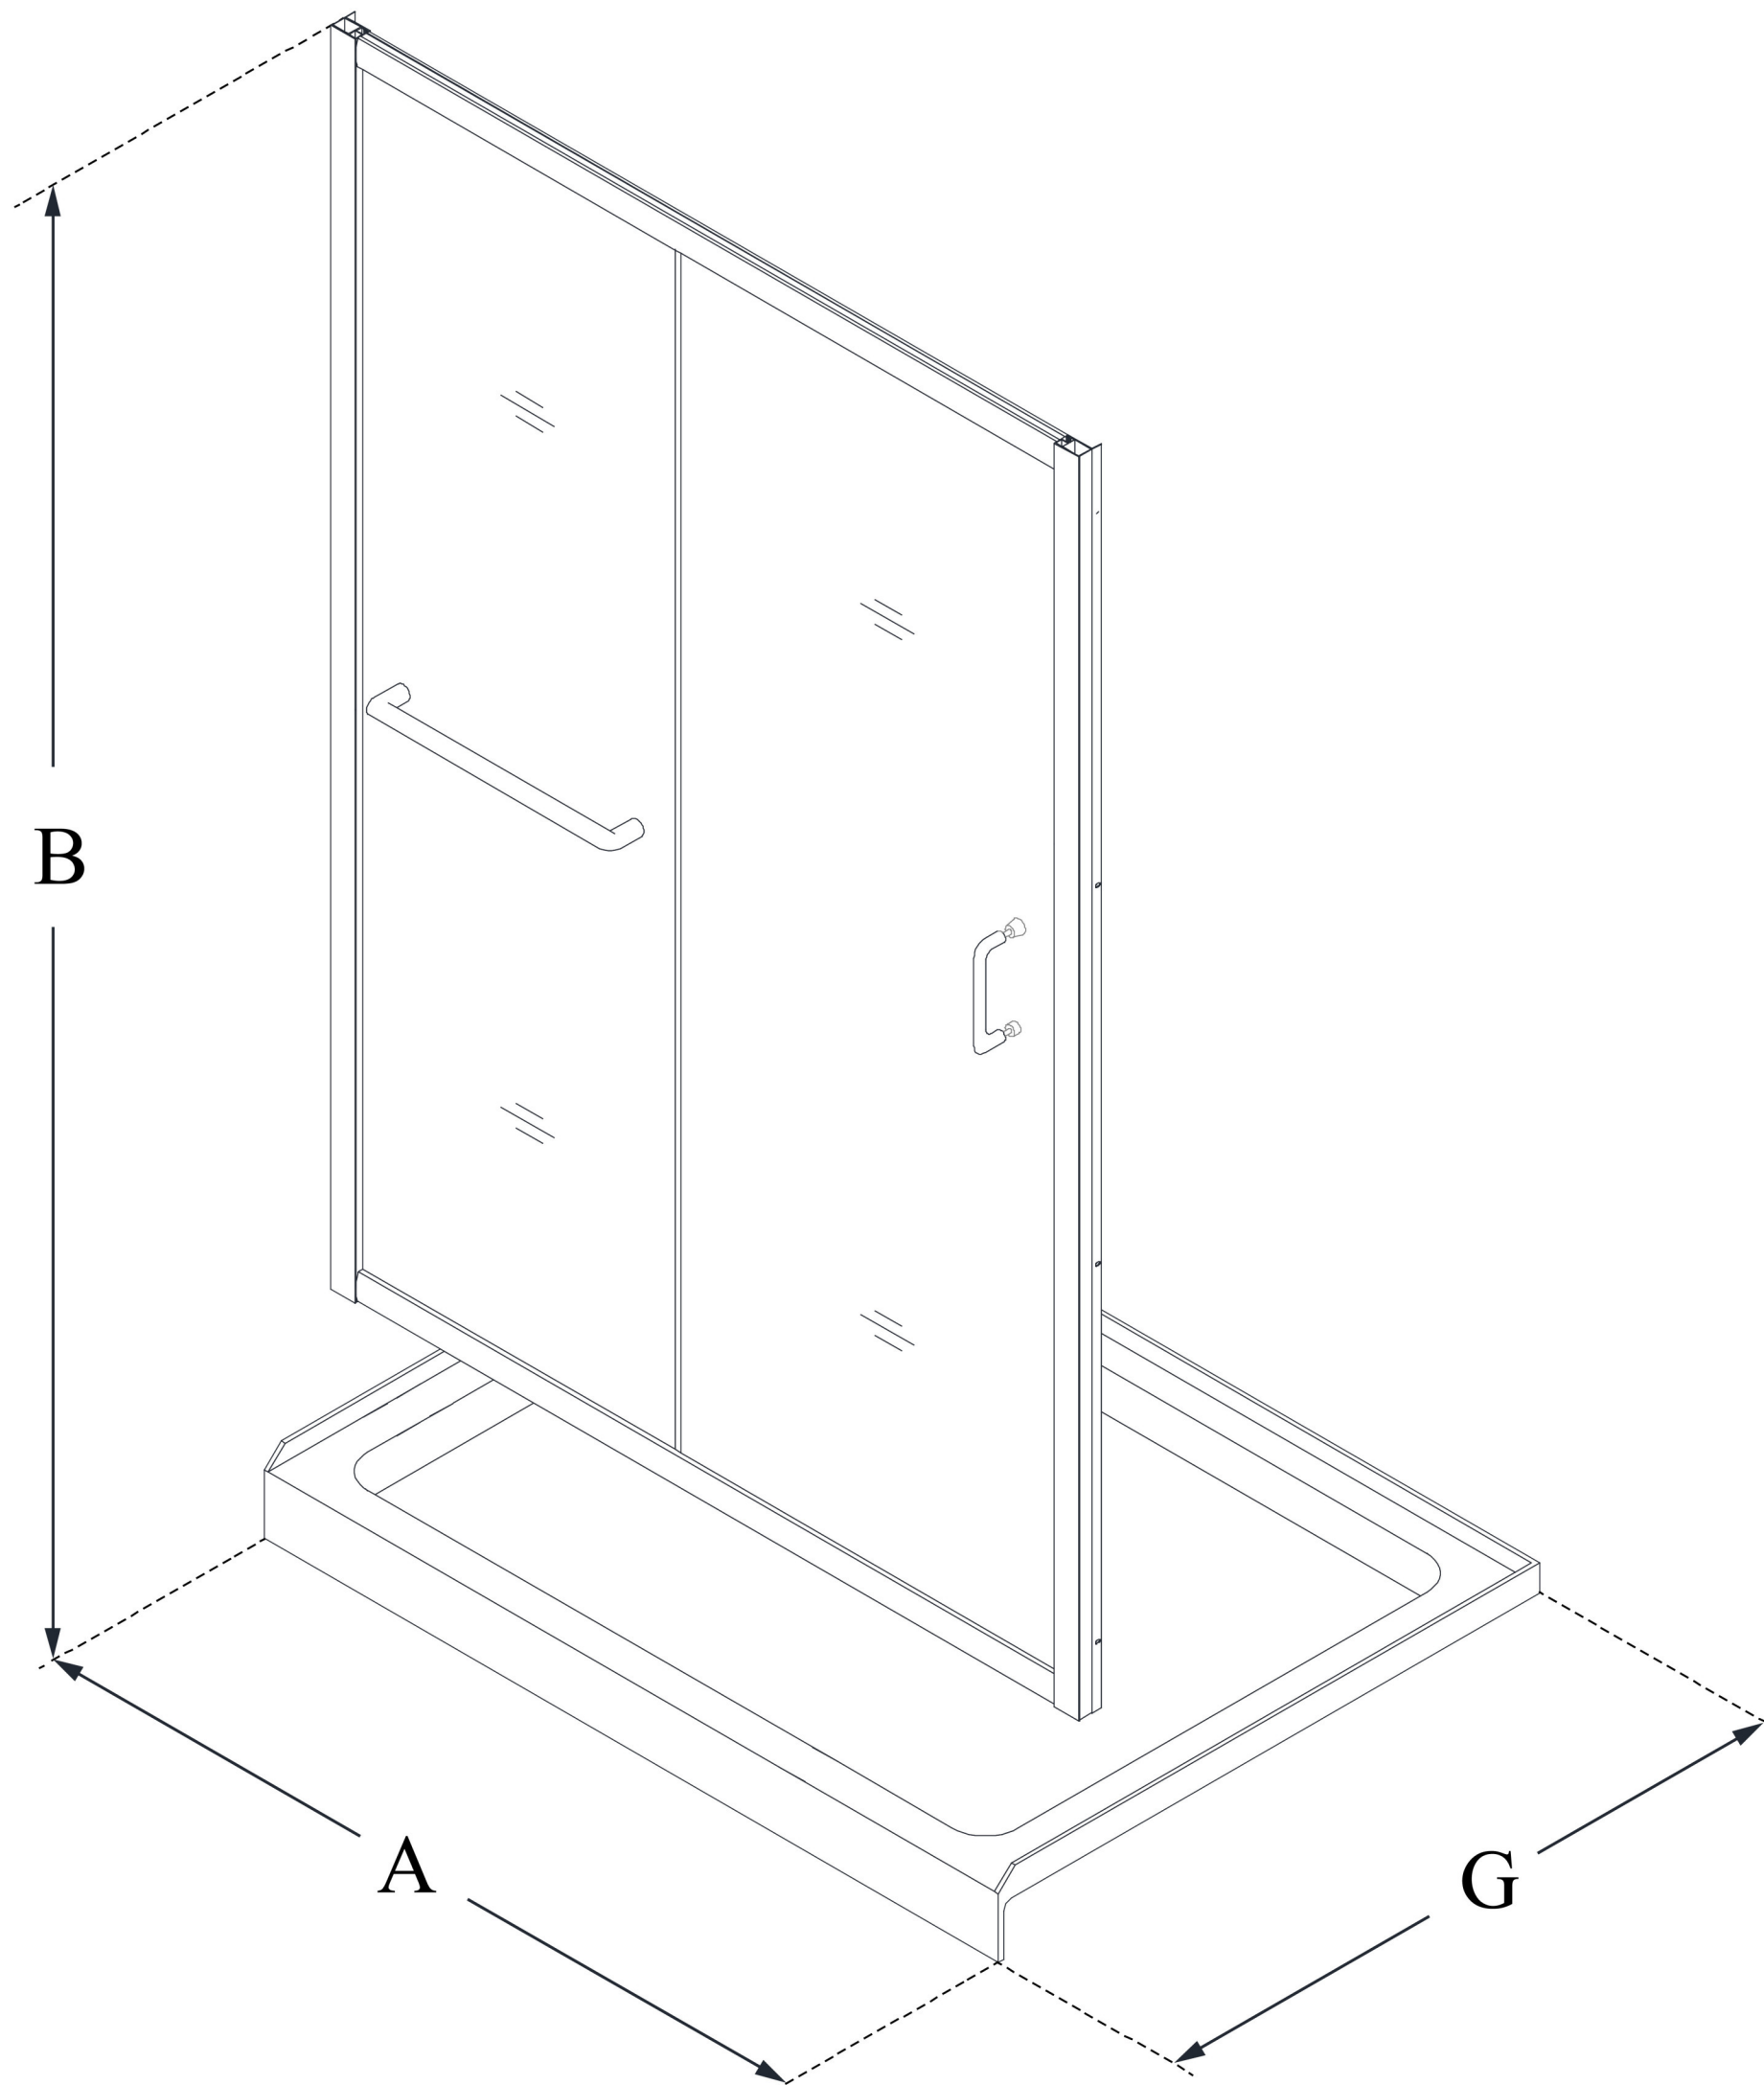

DL-6974

INFINITY-Z

DreamLine Infinity-Z 32 in. D x 54 in. W x 74 3/4 in. H Sliding Shower Door and SlimLine Shower Base Kit

KIT CONTENTS:

- SHOWER DOOR
- SHOWER BASE

CONFIGURATION DIMENSIONS:

A: 54 in.
KIT WIDTH

B: 74 3/4 in.
KIT HEIGHT

G: 32 in.
KIT DEPTH

AVAILABLE DRAIN LOCATIONS:

- CENTER

For precise drain location, please refer to the included base technical drawing

DreamLine reserves the right to update or modify the hardware or materials pictured without prior notice for the purpose of product improvement and customer satisfaction.