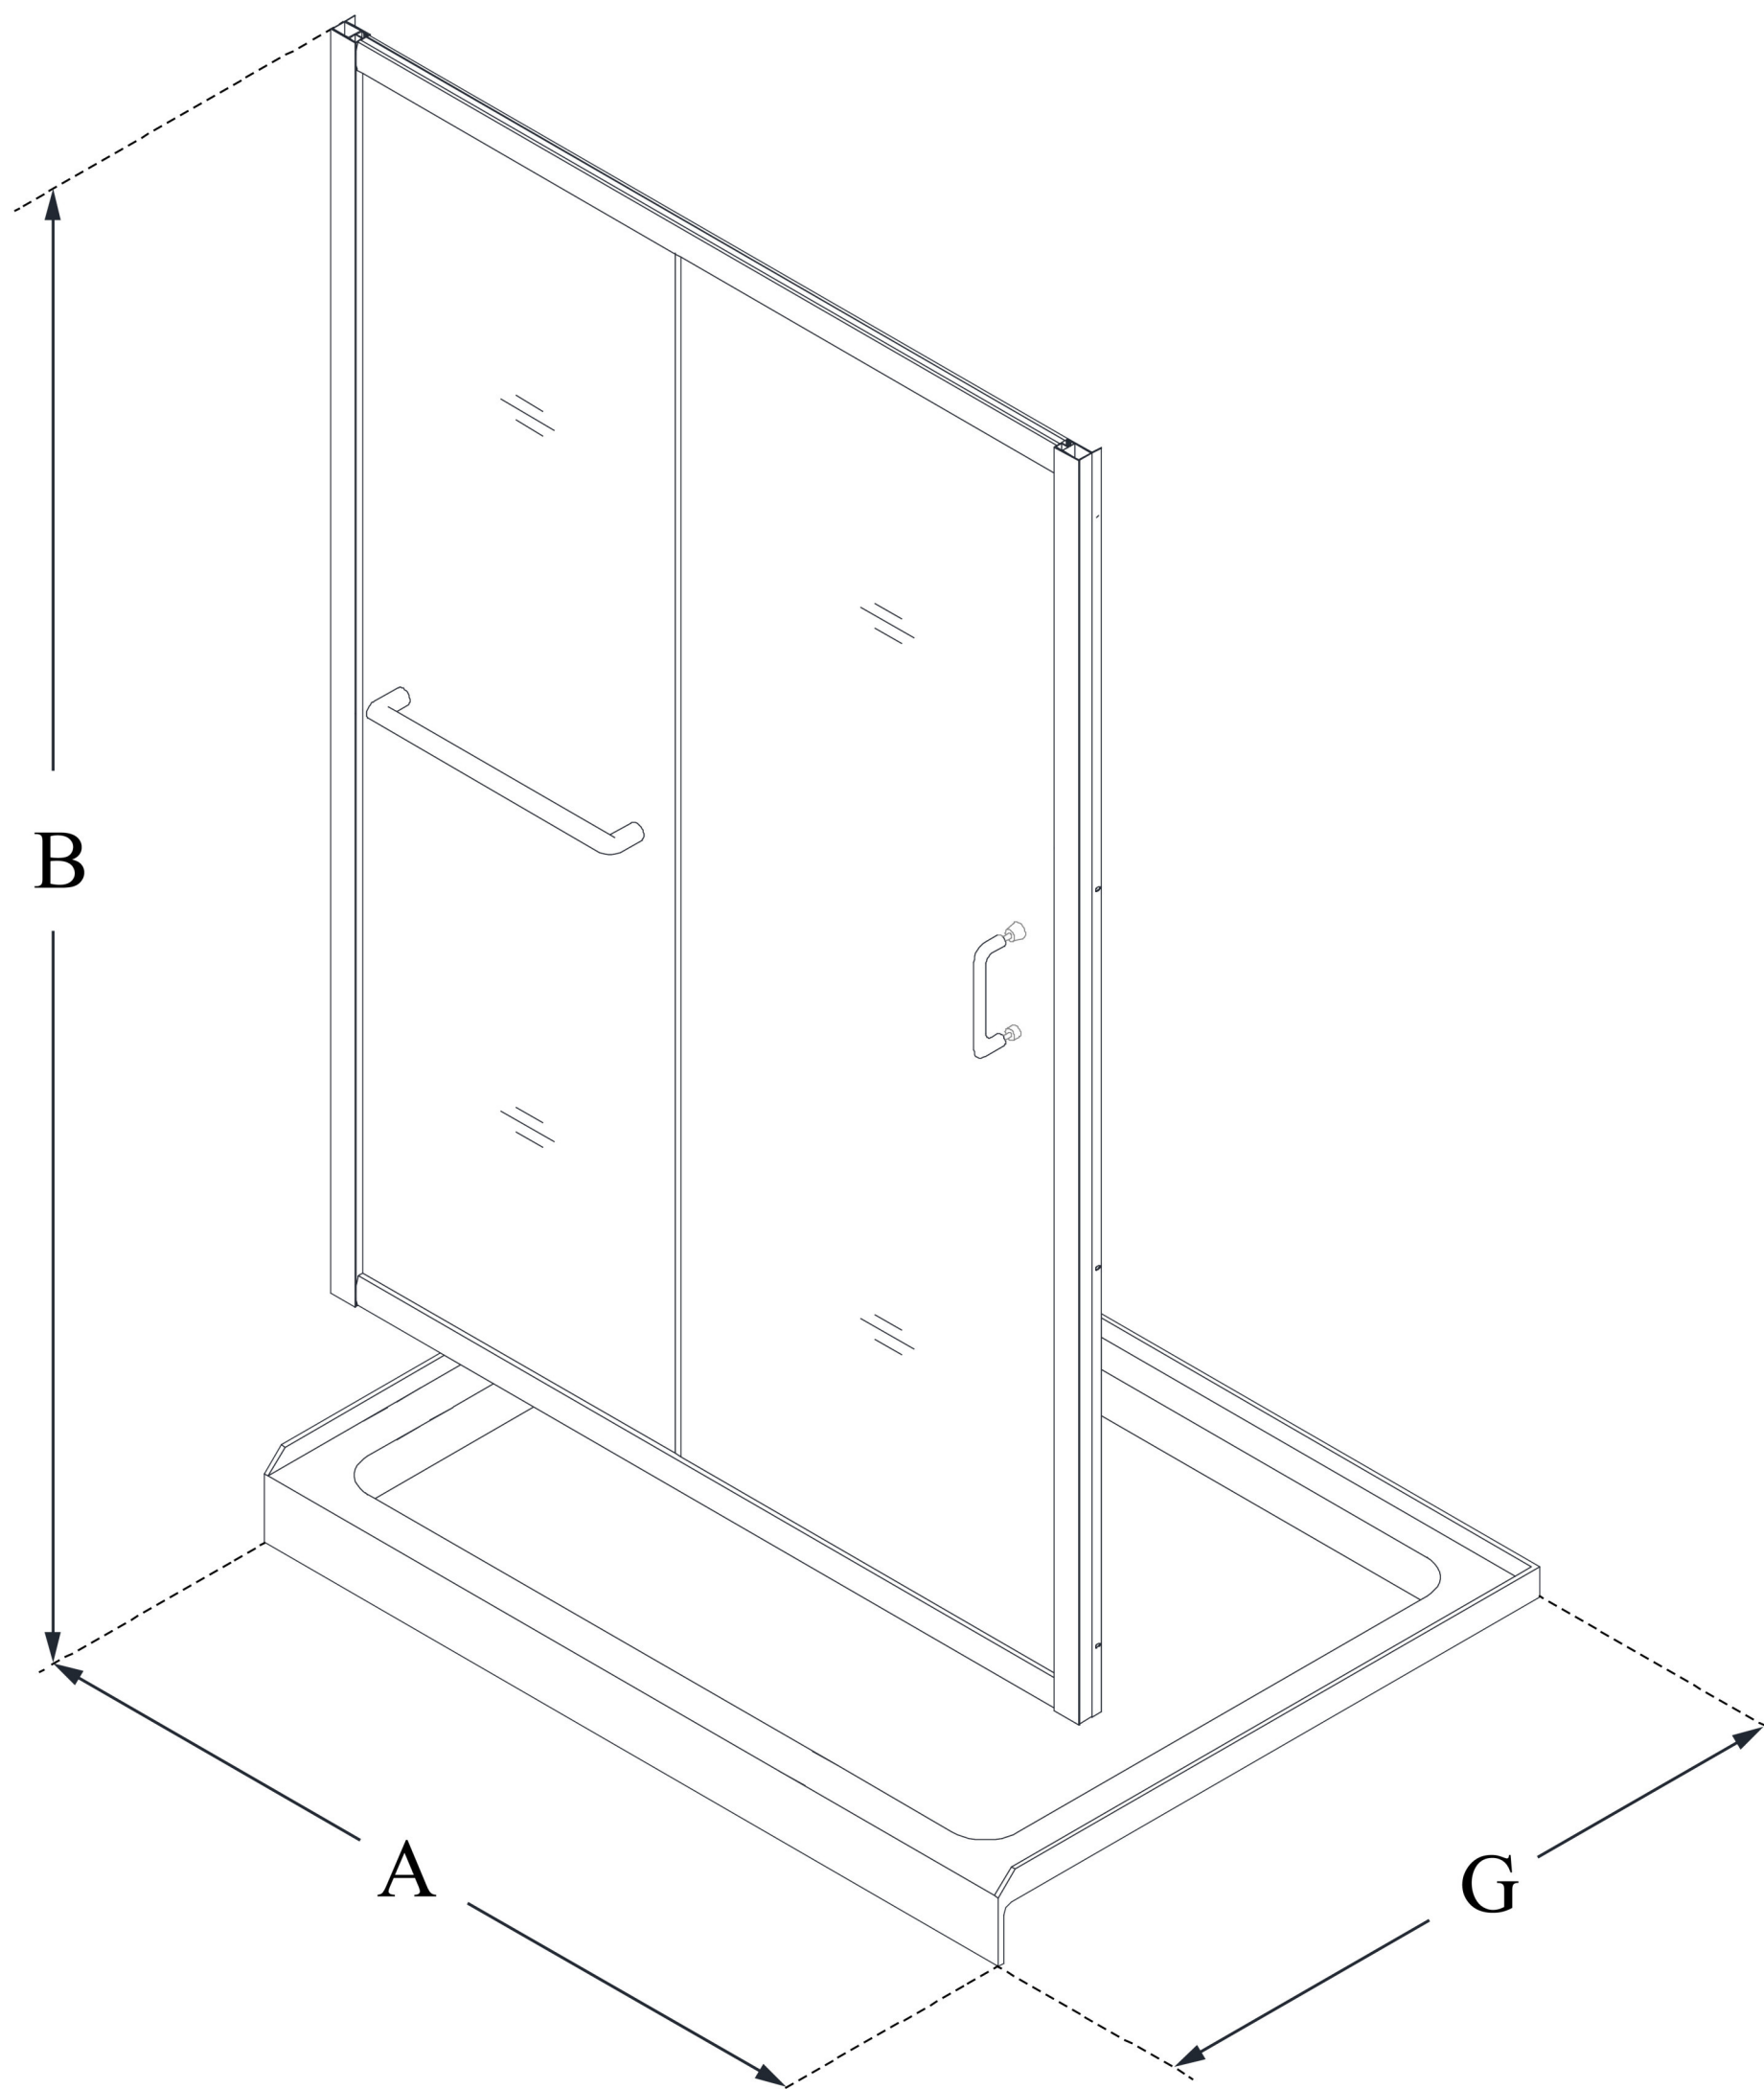

DL-6973

INFINITY-Z

DreamLine Infinity-Z 36 in. D x 60 in. W x 74 3/4 in. H Sliding Shower Door and SlimLine Shower Base Kit

KIT CONTENTS:

- SHOWER DOOR
- SHOWER BASE

CONFIGURATION DIMENSIONS:

A: 60 in.
KIT WIDTH

B: 74 3/4 in.
KIT HEIGHT

G: 36 in.
KIT DEPTH

AVAILABLE DRAIN LOCATIONS:

- CENTER
- LEFT
- RIGHT

For precise drain location, please refer to the included base technical drawing

DreamLine reserves the right to update or modify the hardware or materials pictured without prior notice for the purpose of product improvement and customer satisfaction.