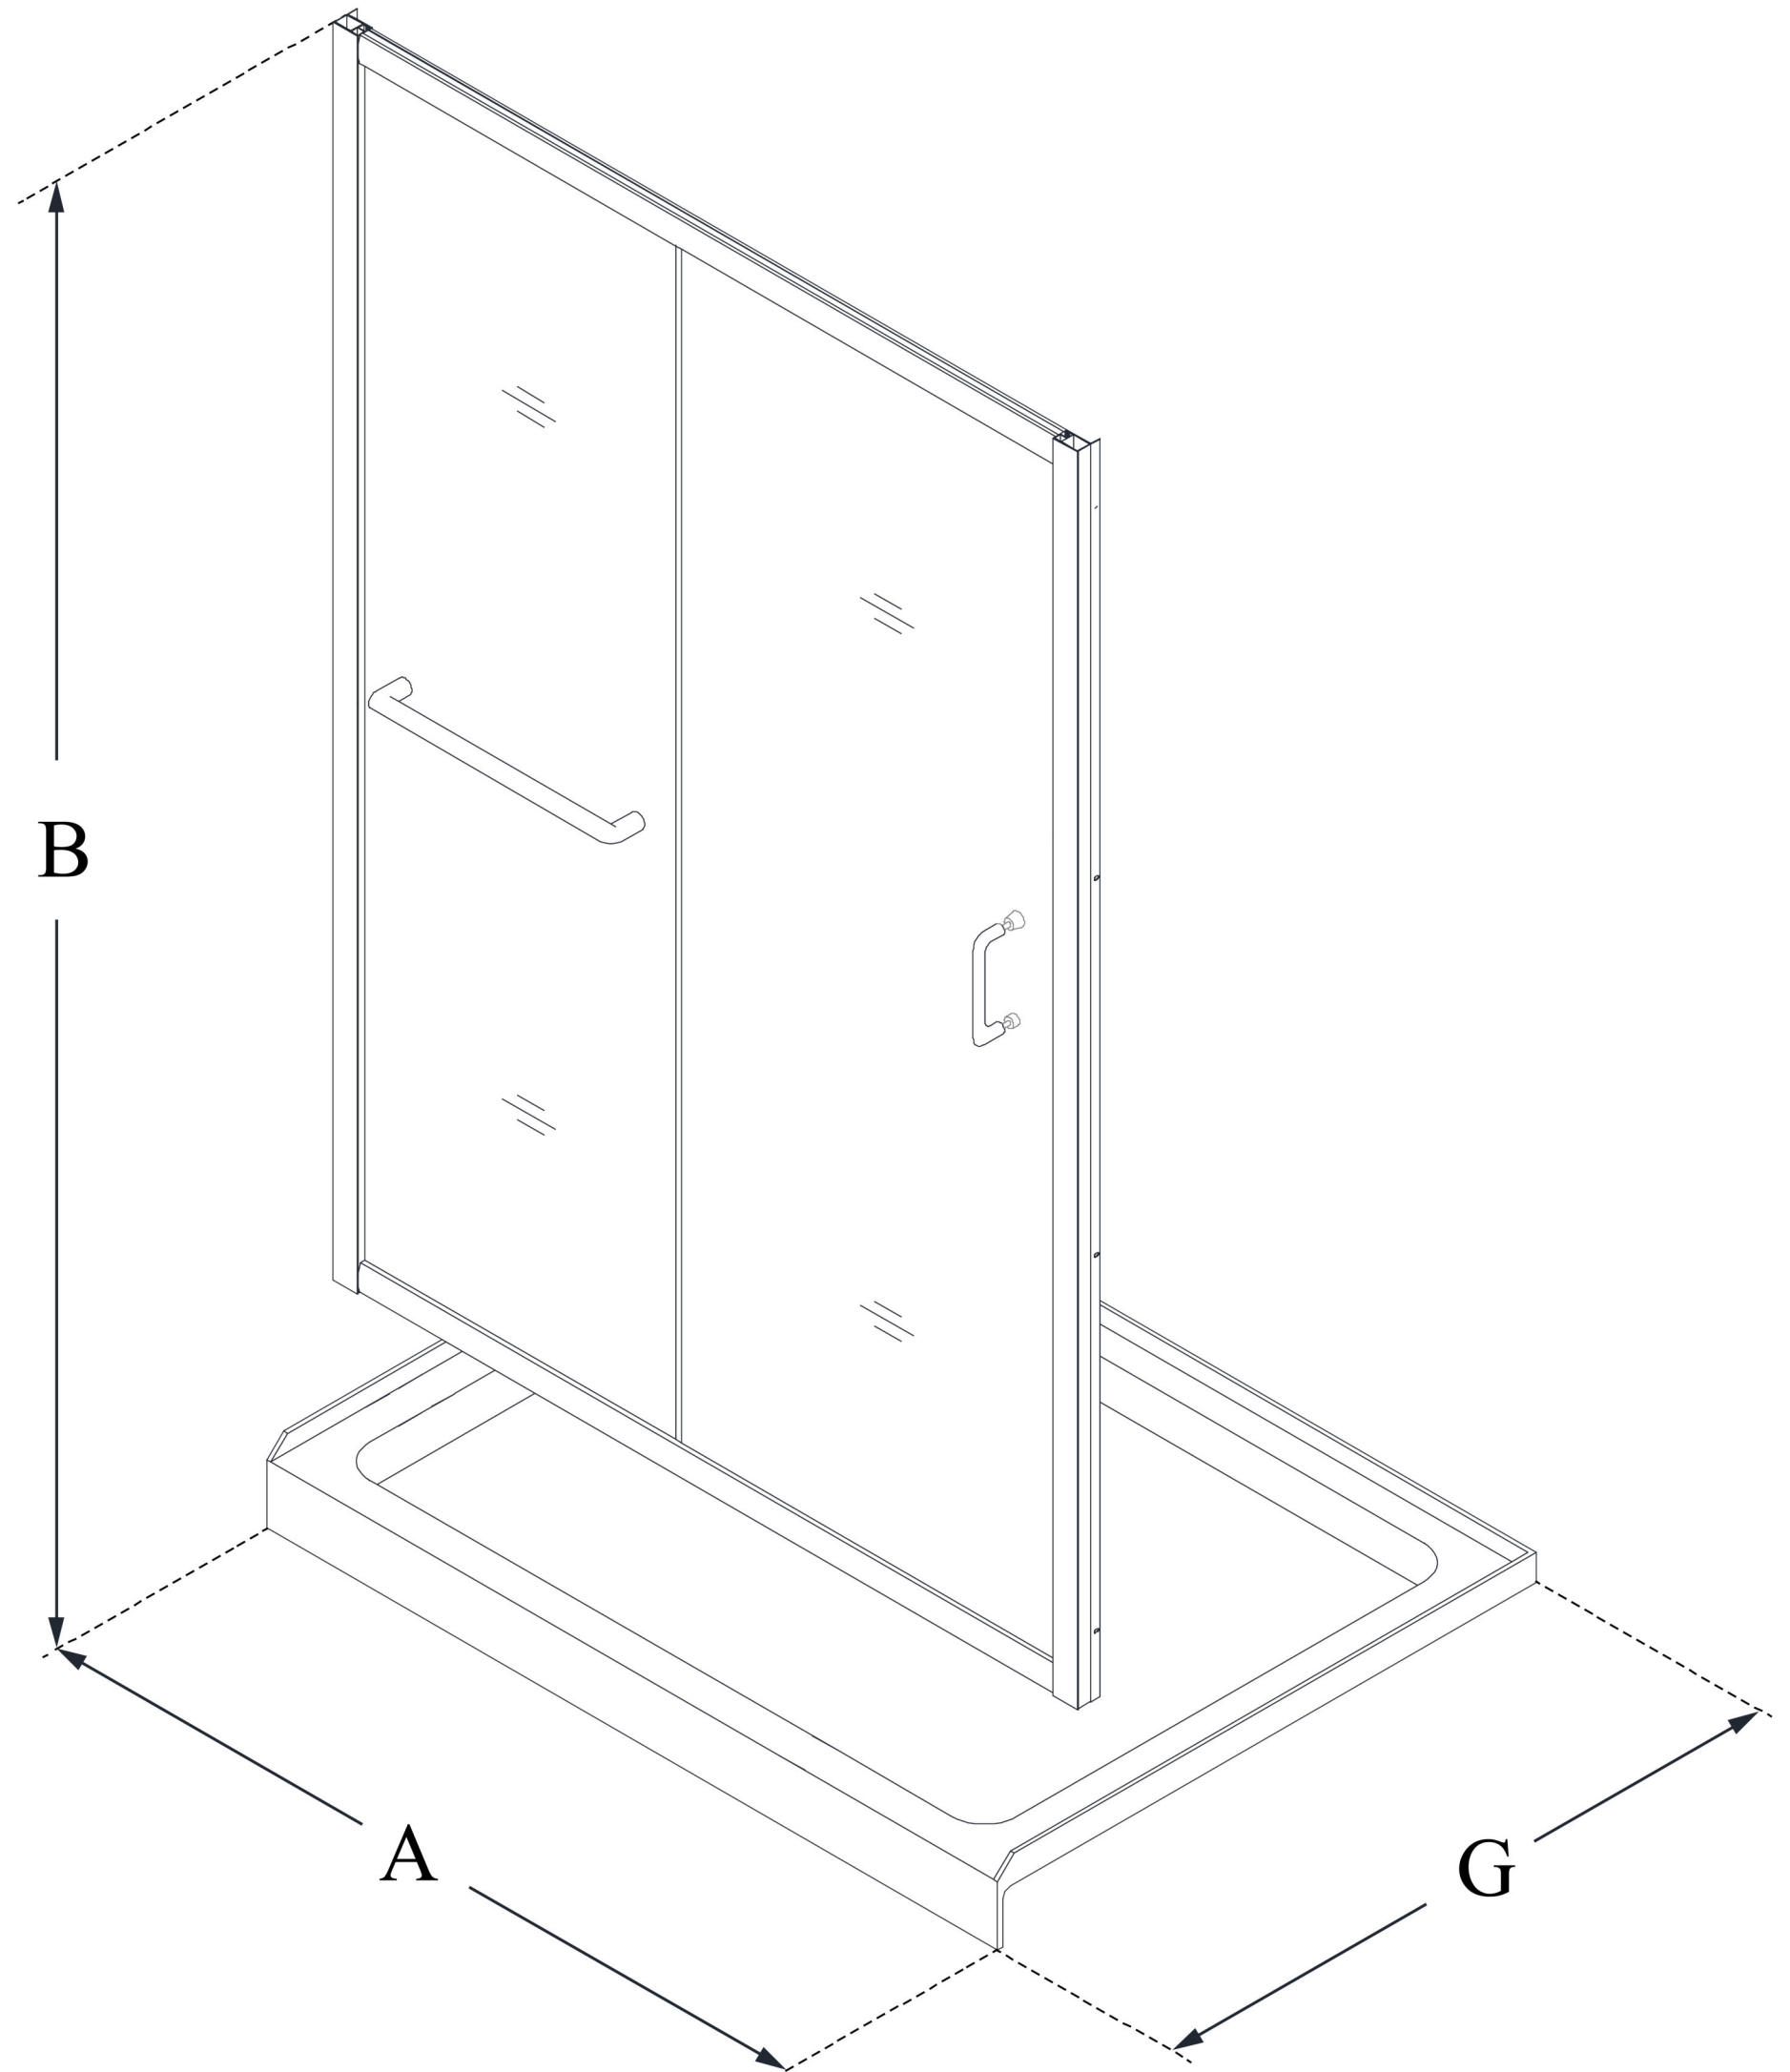

DL-6972

INFINITY-Z

DreamLine Infinity-Z 34 in. D x 60 in. W x 74 3/4 in. H Sliding Shower Door and SlimLine Shower Base Kit

KIT CONTENTS:

- SHOWER DOOR
- SHOWER BASE

CONFIGURATION DIMENSIONS:

A: 60 in.

KIT WIDTH

B: 74 3/4 in.

KIT HEIGHT

G: 34 in.

KIT DEPTH

AVAILABLE DRAIN LOCATIONS:

- CENTER
- LEFT
- RIGHT

For precise drain location, please refer to the included base technical drawing

DreamLine reserves the right to update or modify the hardware or materials pictured without prior notice for the purpose of product improvement and customer satisfaction.