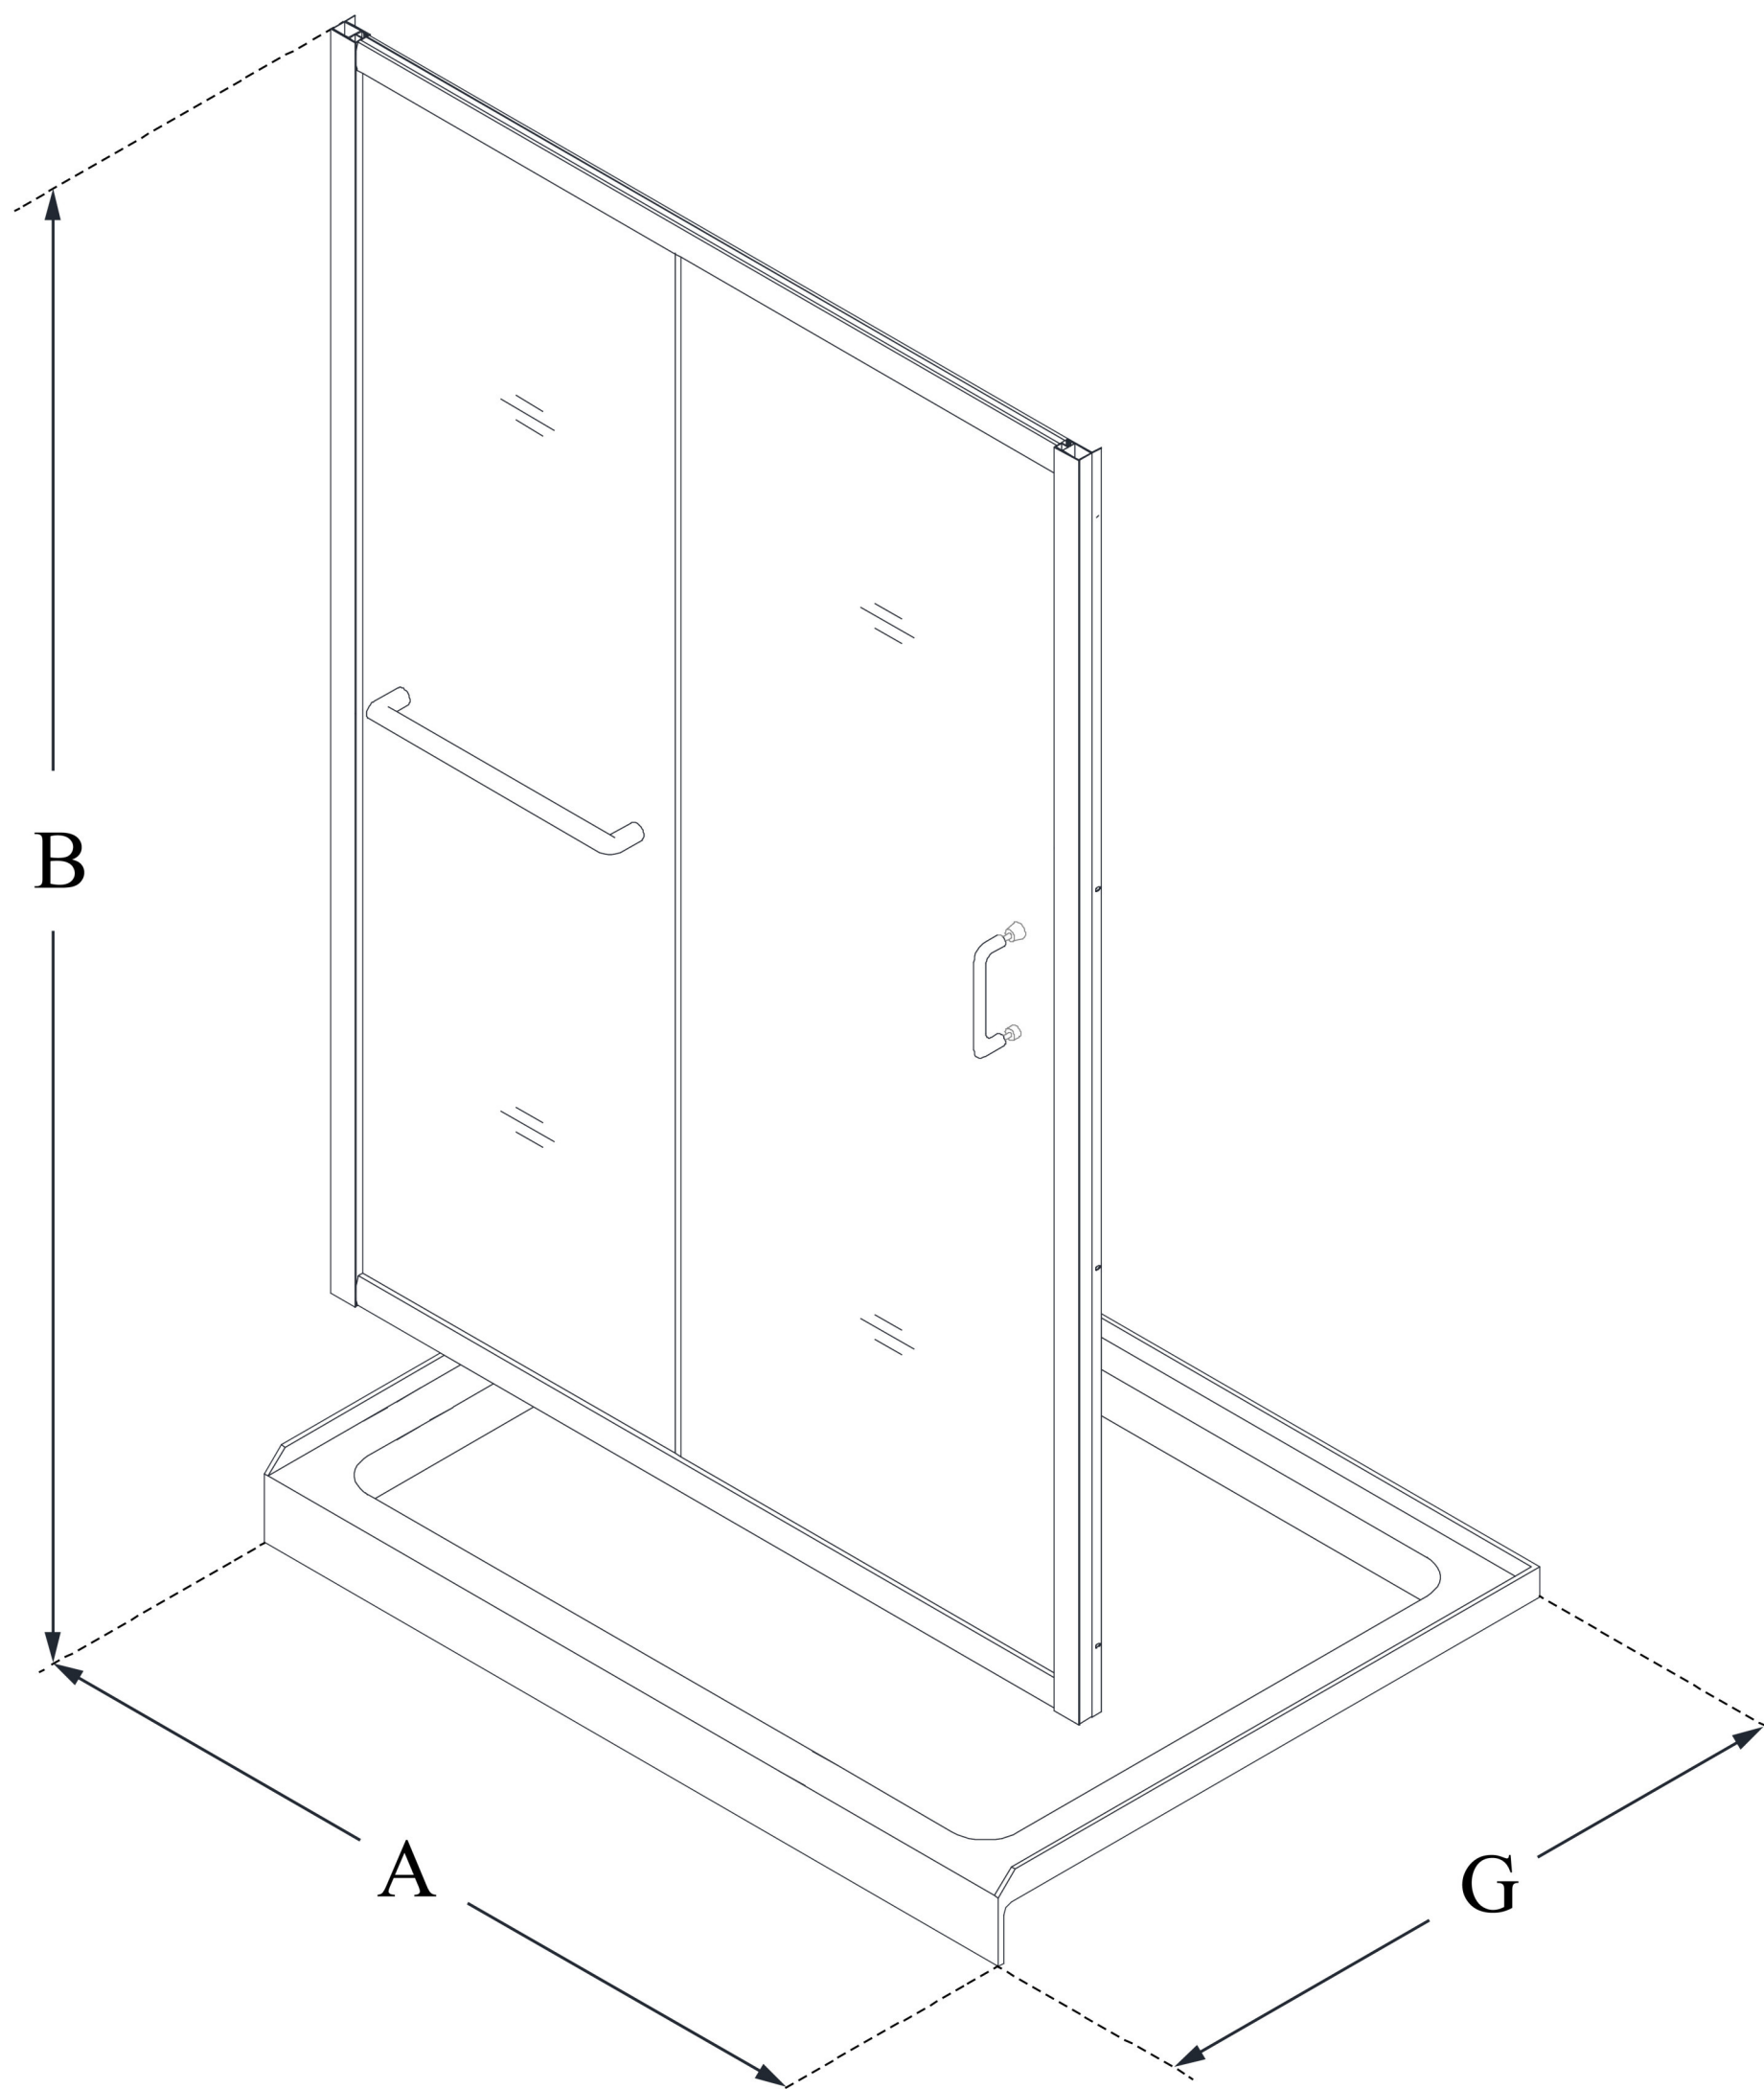

## **INFINITY-Z**

DreamLine Infinity-Z 32 in. D x 60 in. W x 74 3/4 in. H Sliding Shower Door and SlimLine Shower Base Kit

### **KIT CONTENTS:**

- SHOWER DOOR
- SHOWER BASE

### **CONFIGURATION DIMENSIONS:**

**A: 60 in.**  
KIT WIDTH

**B: 74 3/4 in.**  
KIT HEIGHT

**G: 32 in.**  
KIT DEPTH

### **AVAILABLE DRAIN LOCATIONS:**

- CENTER
- LEFT
- RIGHT

For precise drain location, please refer to the included base technical drawing

DreamLine reserves the right to update or modify the hardware or materials pictured without prior notice for the purpose of product improvement and customer satisfaction.