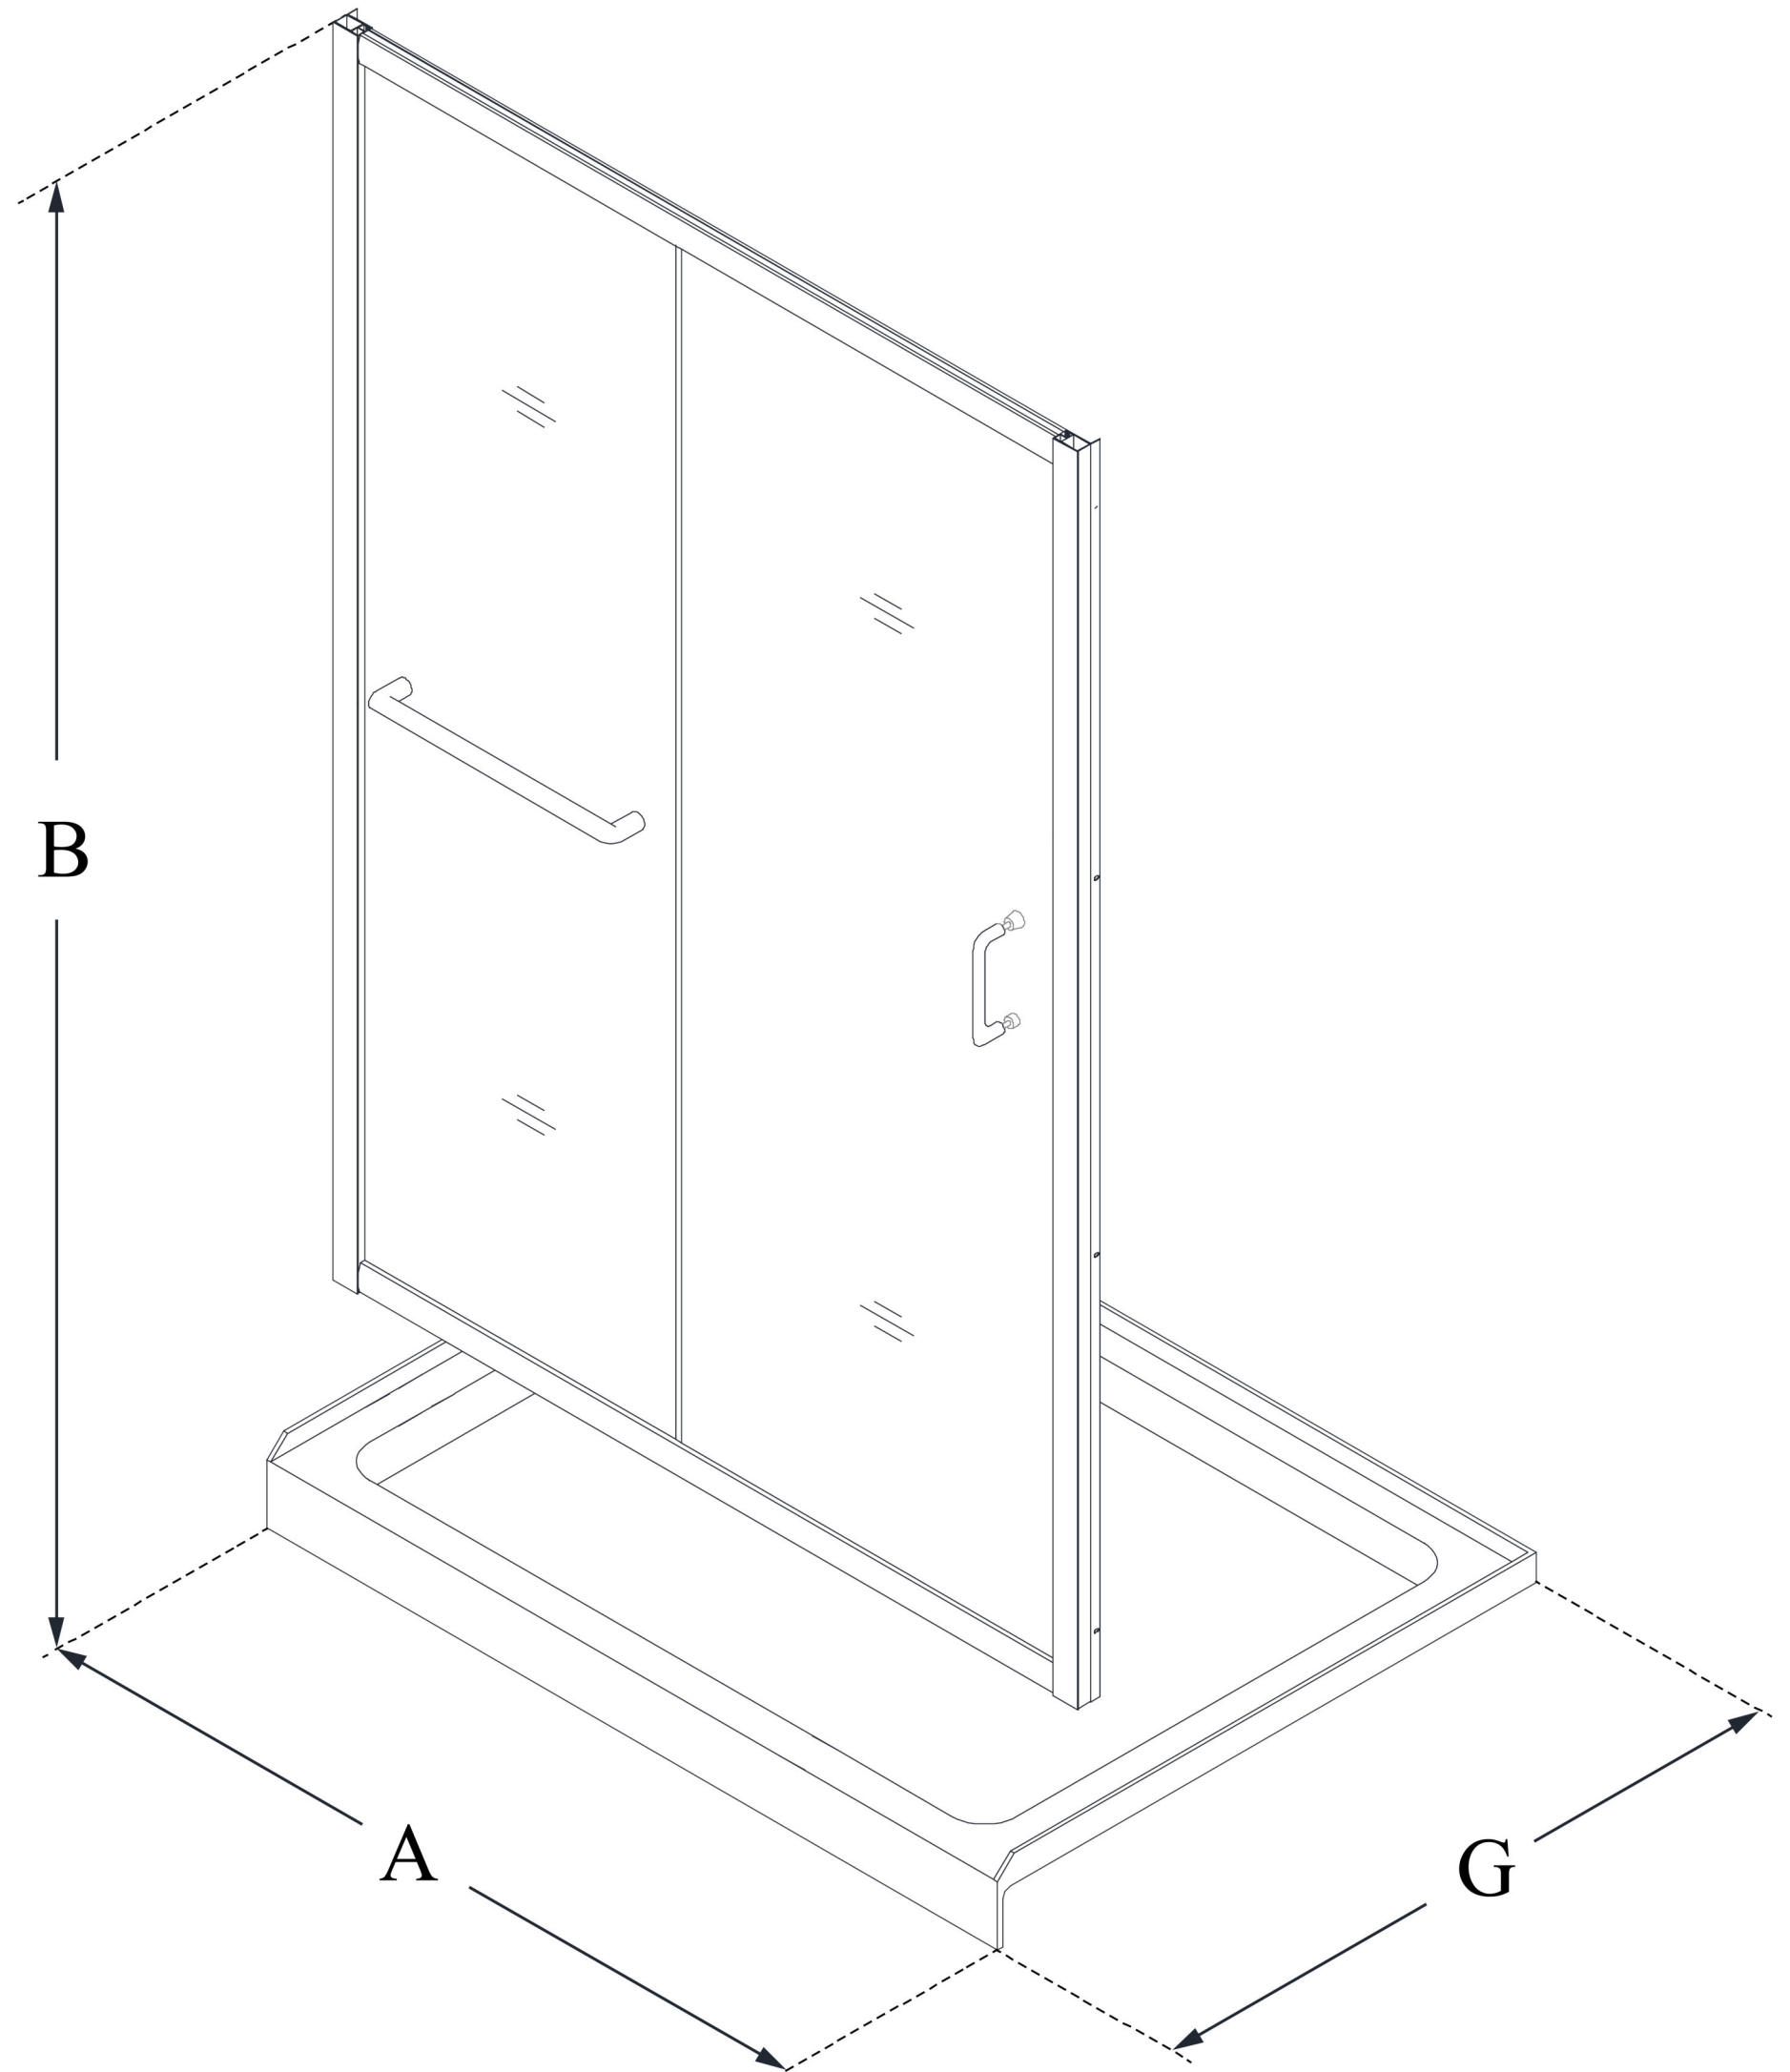

DL-6970

INFINITY-Z

DreamLine Infinity-Z 30 in. D x 60 in. W x 74 3/4 in. H Sliding Shower Door and SlimLine Shower Base Kit

KIT CONTENTS:

- SHOWER DOOR
- SHOWER BASE

CONFIGURATION DIMENSIONS:

A: 60 in.

KIT WIDTH

B: 74 3/4 in.

KIT HEIGHT

G: 30 in.

KIT DEPTH

AVAILABLE DRAIN LOCATIONS:

- CENTER
- LEFT
- RIGHT

For precise drain location, please refer to the included base technical drawing

DreamLine reserves the right to update or modify the hardware or materials pictured without prior notice for the purpose of product improvement and customer satisfaction.