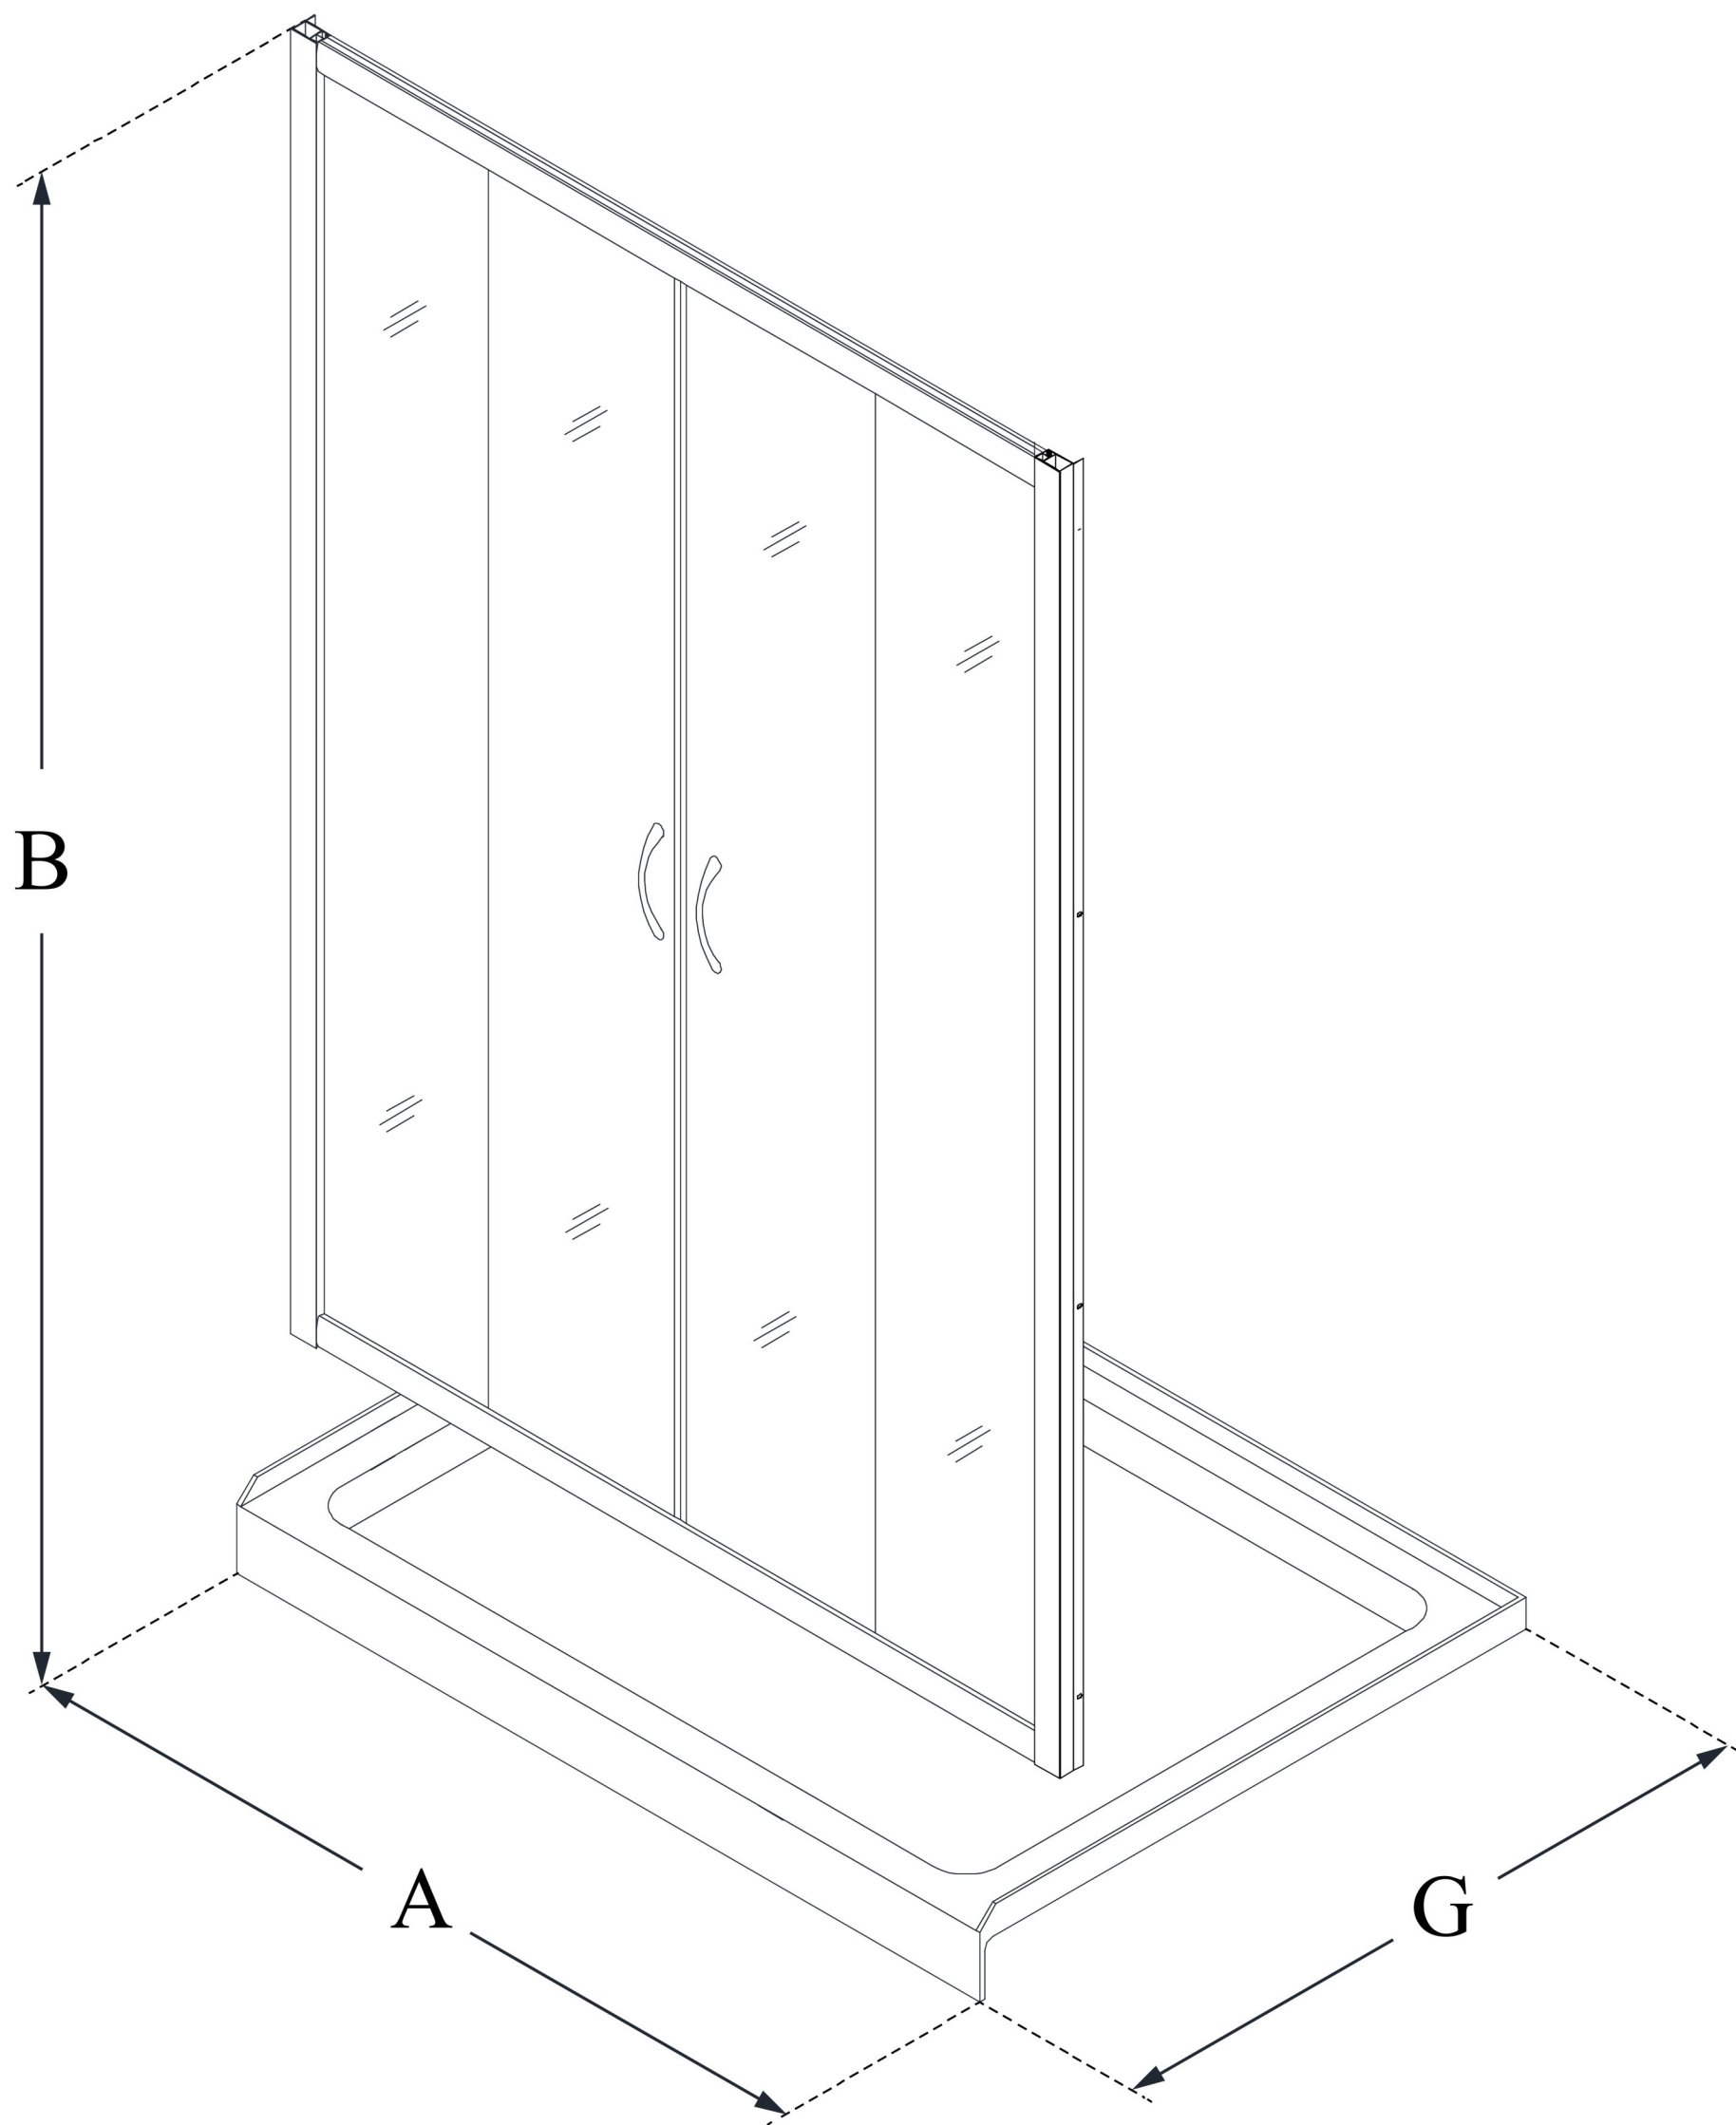

DL-6963

VISIONS

DreamLine Visions 36 in. D x 60 in. W x 74 3/4 in. H Sliding Shower Door and SlimLine Shower Base Kit

KIT CONTENTS:

- SHOWER DOOR
- SHOWER BASE

CONFIGURATION DIMENSIONS:

A: 60 in.
KIT WIDTH

B: 74 3/4 in.
KIT HEIGHT

G: 36 in.
KIT DEPTH

AVAILABLE DRAIN LOCATIONS:

- CENTER
- LEFT
- RIGHT

For precise drain location, please refer to the included base technical drawing

DreamLine reserves the right to update or modify the hardware or materials pictured without prior notice for the purpose of product improvement and customer satisfaction.