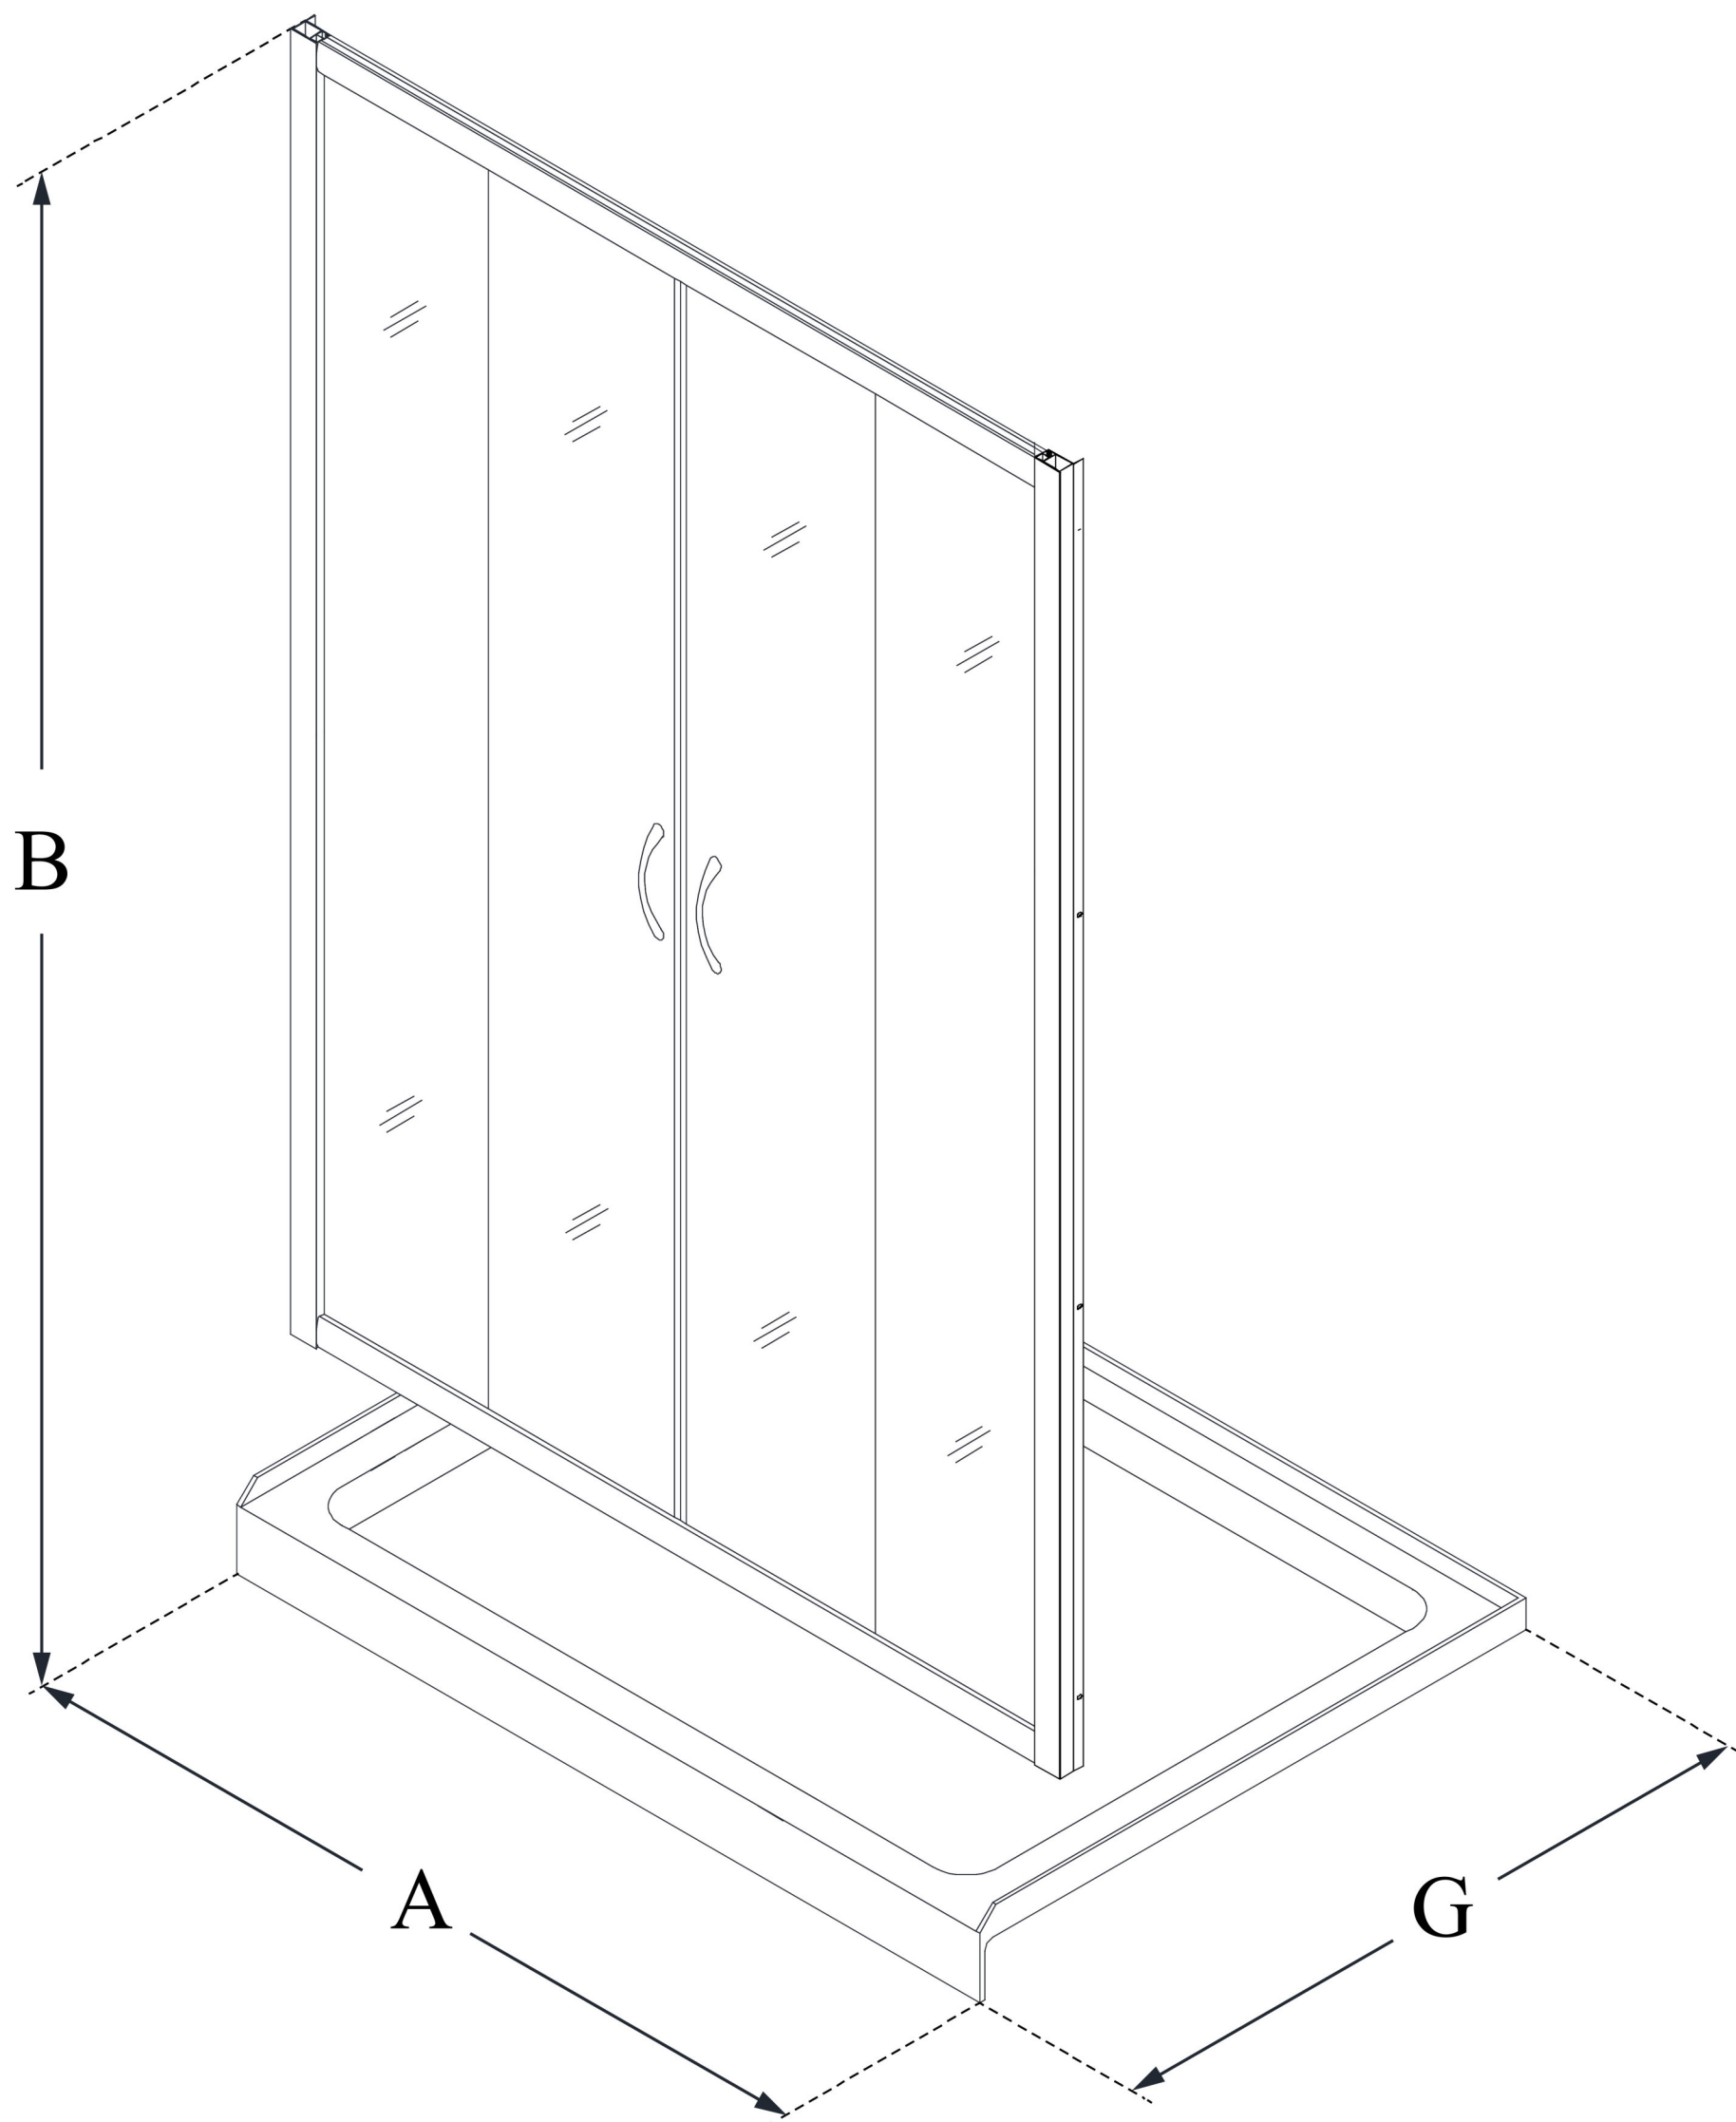

## VISIONS

DreamLine Visions 34 in. D x 60 in. W x 74 3/4 in. H Sliding Shower Door and SlimLine Shower Base Kit

### KIT CONTENTS:

- SHOWER DOOR
- SHOWER BASE

### CONFIGURATION DIMENSIONS:

**A: 60 in.**  
KIT WIDTH

**B: 74 3/4 in.**  
KIT HEIGHT

**G: 34 in.**  
KIT DEPTH

### AVAILABLE DRAIN LOCATIONS:

- CENTER
- LEFT
- RIGHT

For precise drain location, please refer to the included base technical drawing

DreamLine reserves the right to update or modify the hardware or materials pictured without prior notice for the purpose of product improvement and customer satisfaction.